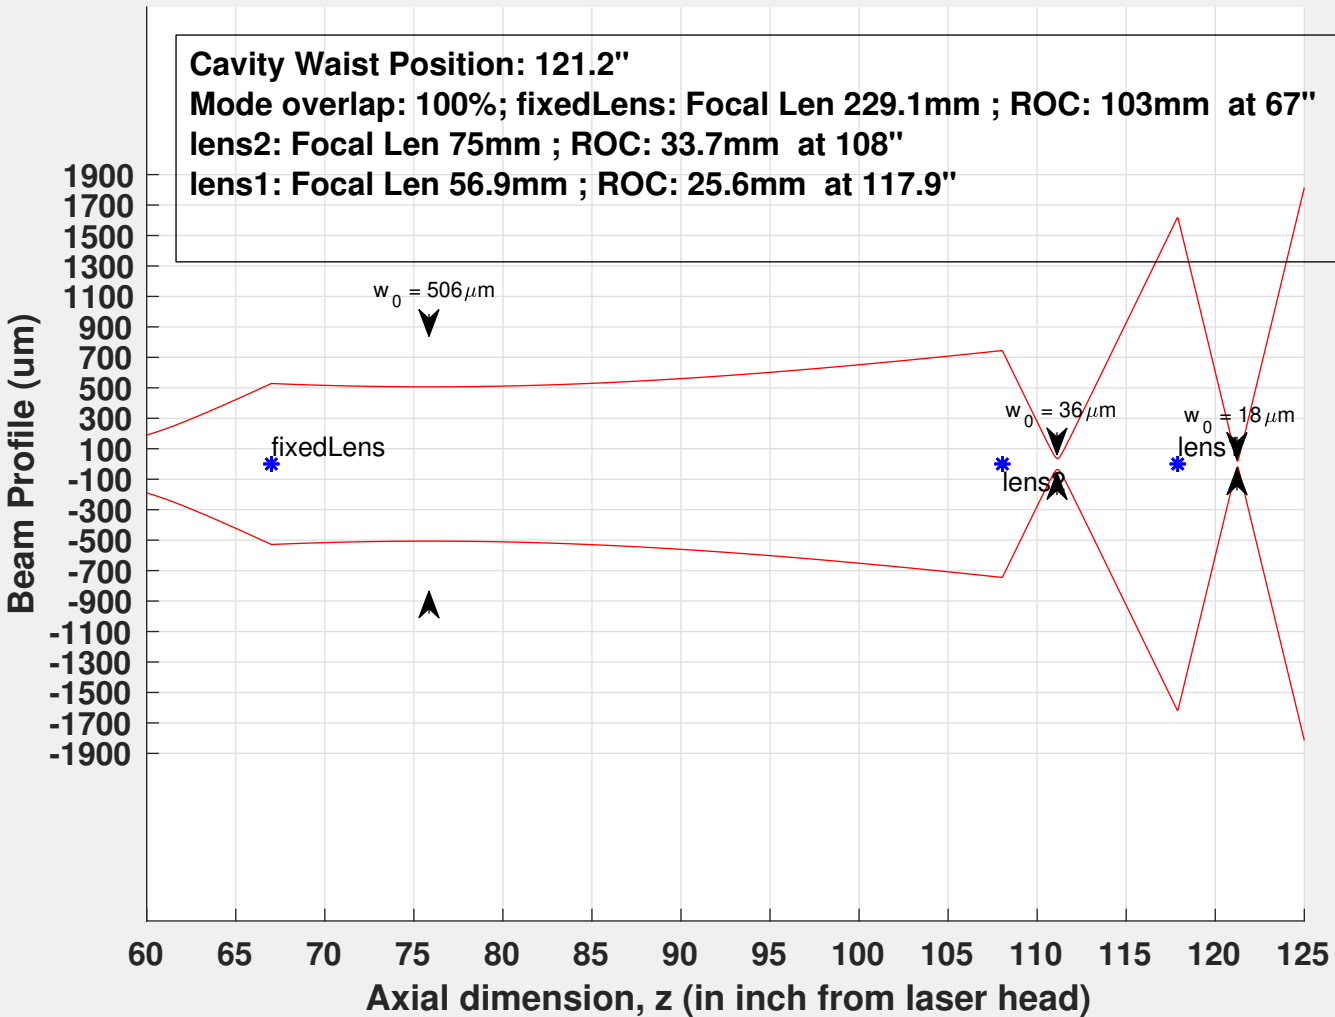

Solution No. 1

Solution No. 2

Cavity Waist Position: 121.7"
Mode overlap: 100%; fixedLens: Focal Len 229.1mm ; ROC: 103mm at 67"
lens2: Focal Len 114.5mm ; ROC: 51.5mm at 99.5"
lens1: Focal Len 75mm ; ROC: 33.7mm at 117.9"