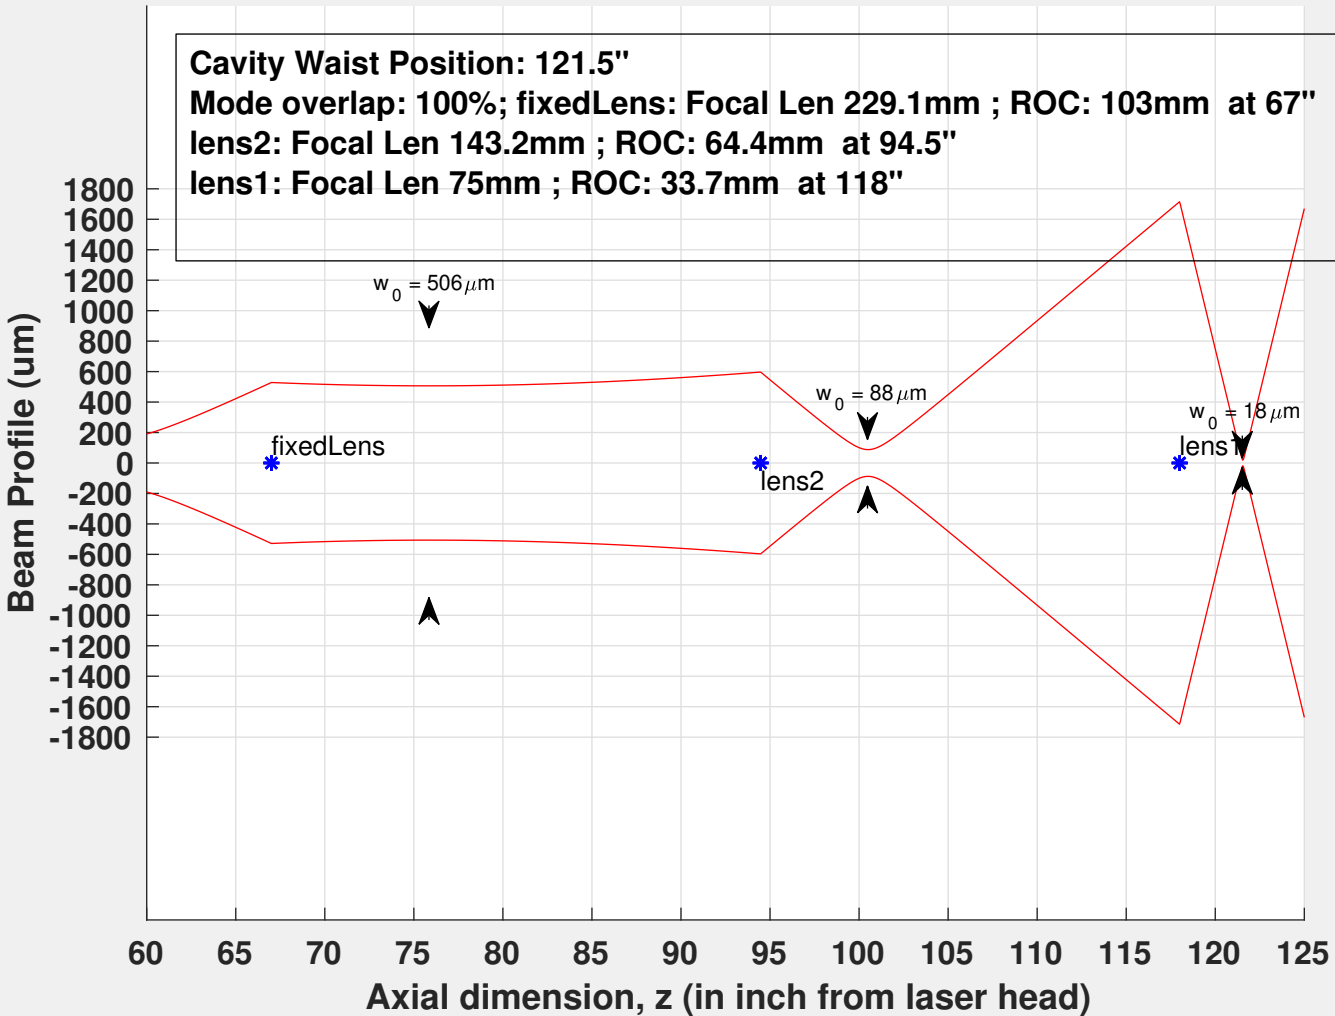

Solution No. 3