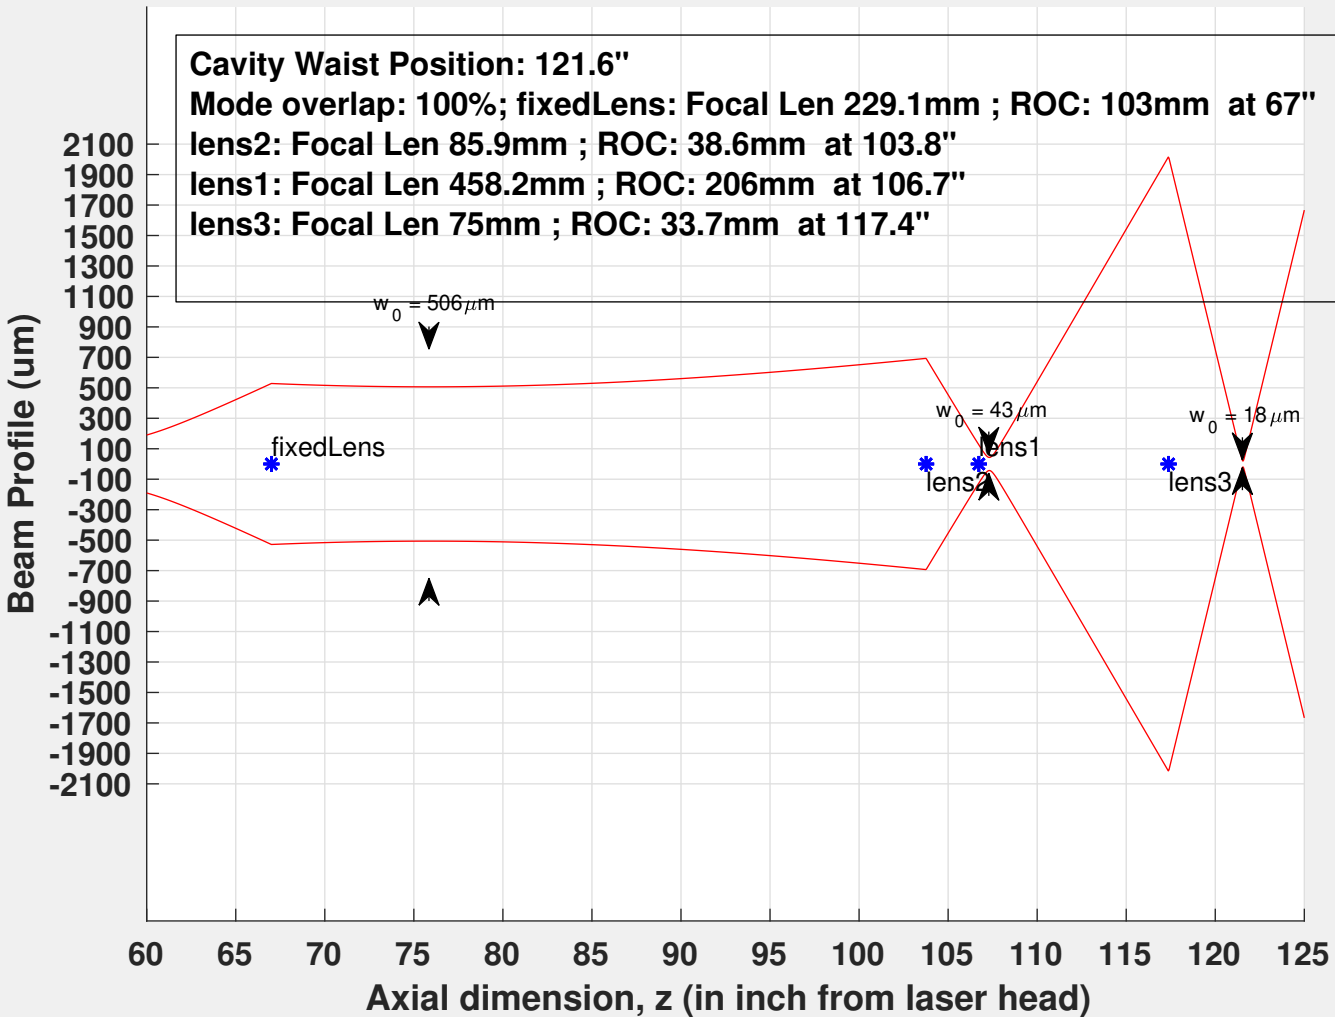

Solution No. 5