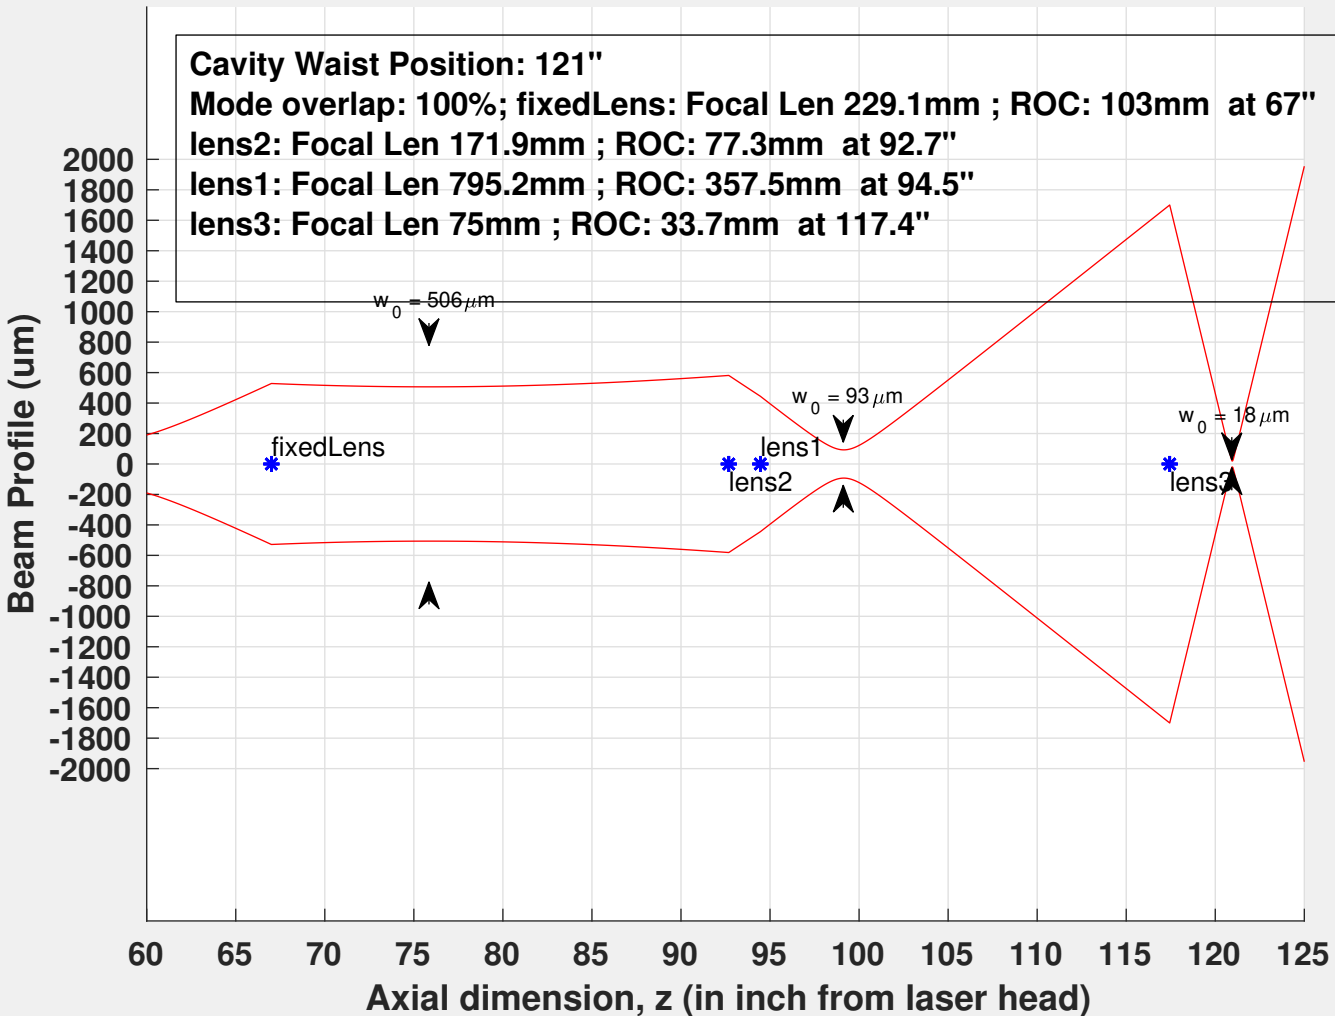

Solution No. 1

Solution No. 2

Cavity Waist Position: 121.7"
Mode overlap: 100%; fixedLens: Focal Len 229.1mm ; ROC: 103mm at 67"
lens2: Focal Len 114.5mm ; ROC: 51.5mm at 99.5"
lens1: Focal Len 75mm ; ROC: 33.7mm at 117.9"

Solution No. 3

Solution No. 4

Solution No. 5

Solution No. 6

Solution No. 7

Solution No. 8

Solution No. 9

Solution No. 10