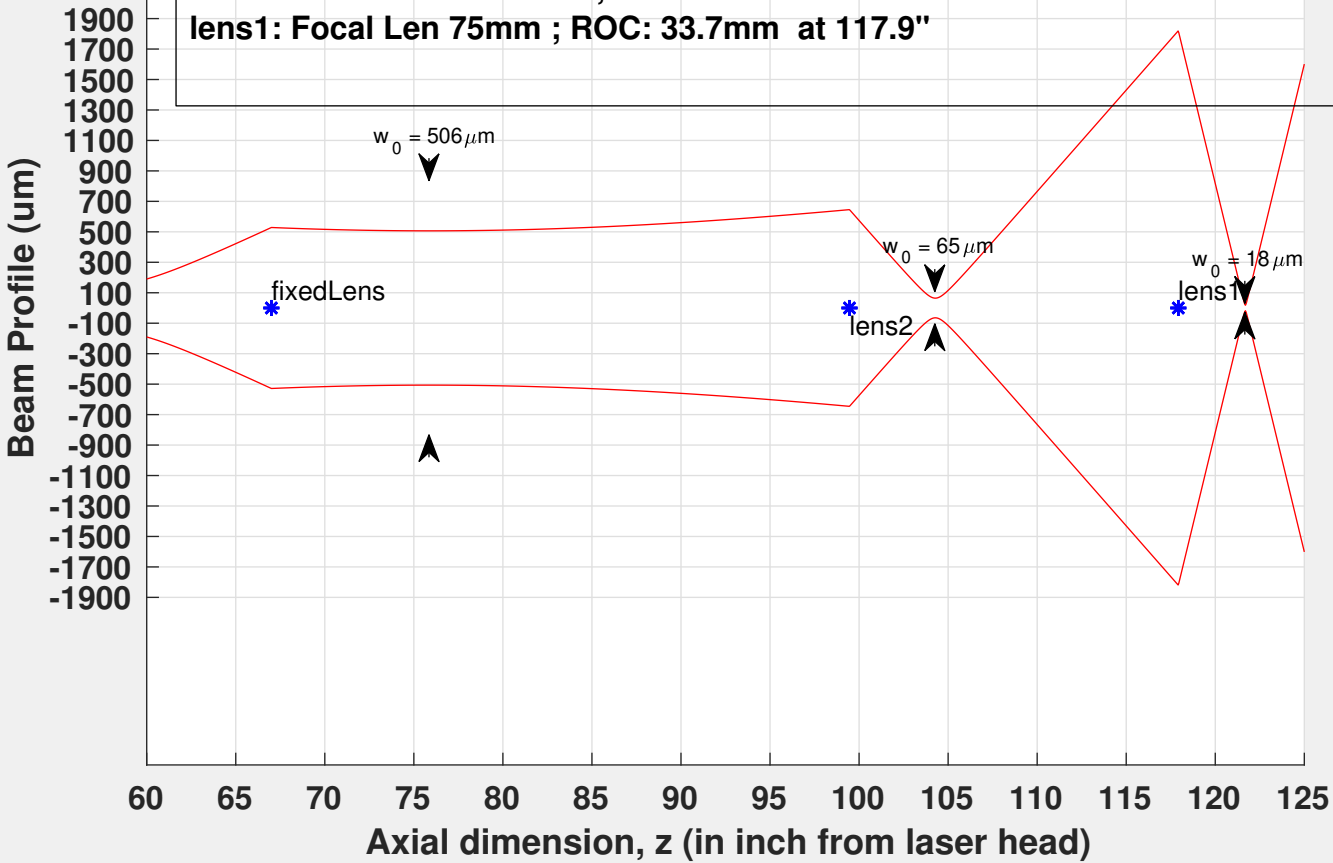

Solution No. 1

Solution No. 2

Cavity Waist Position: 121.7"
Mode overlap: 100%; fixedLens: Focal Len 229.1mm ; ROC: 103mm at 67"
lens2: Focal Len 114.5mm ; ROC: 51.5mm at 99.5"
lens1: Focal Len 75mm ; ROC: 33.7mm at 117.9"