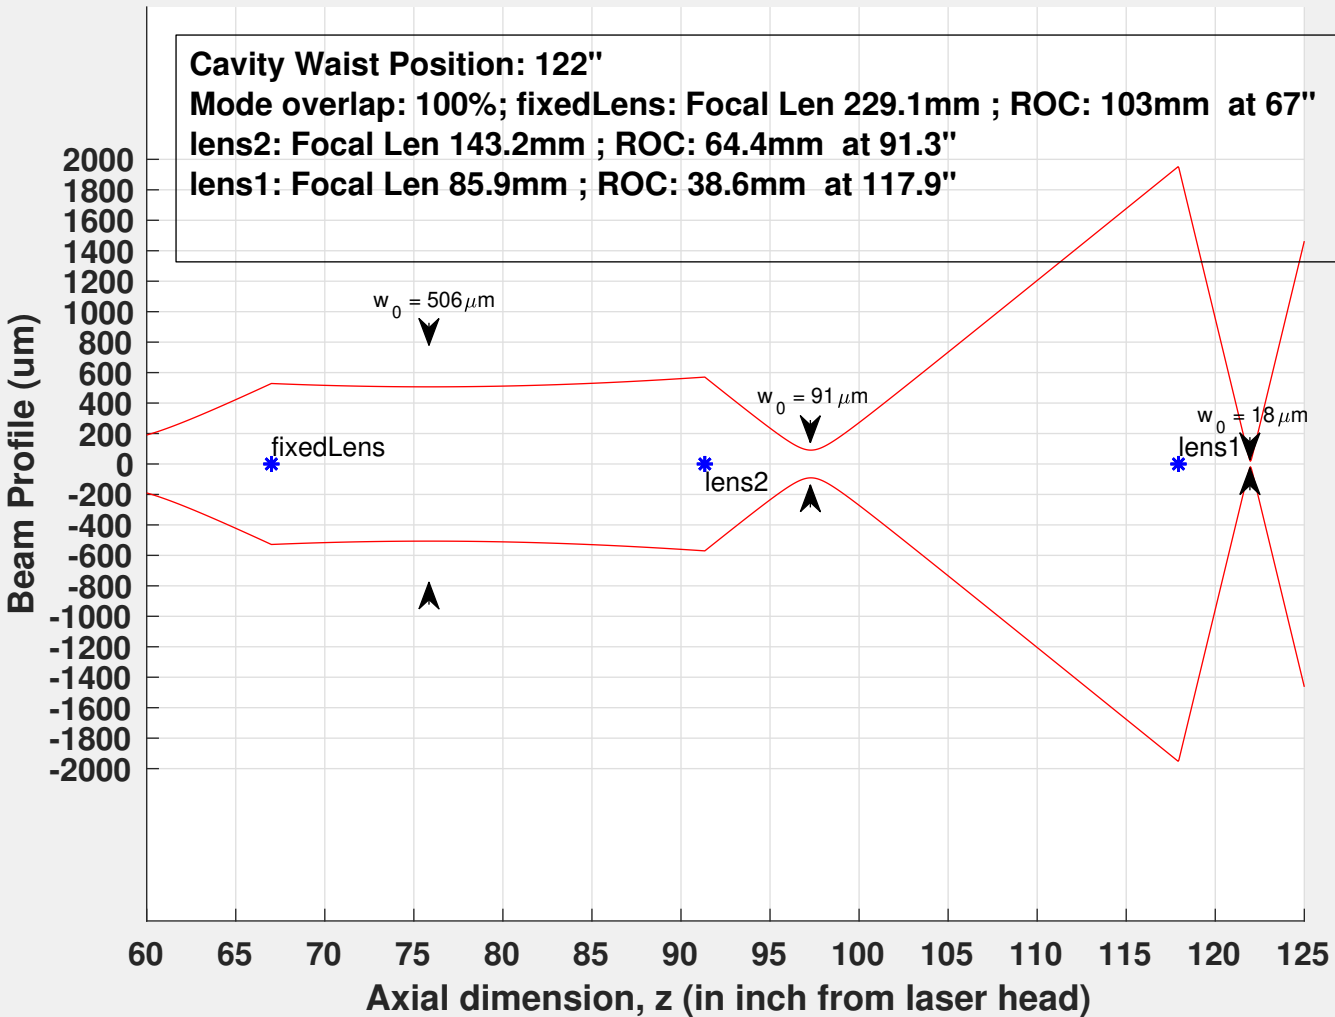

Solution No. 4