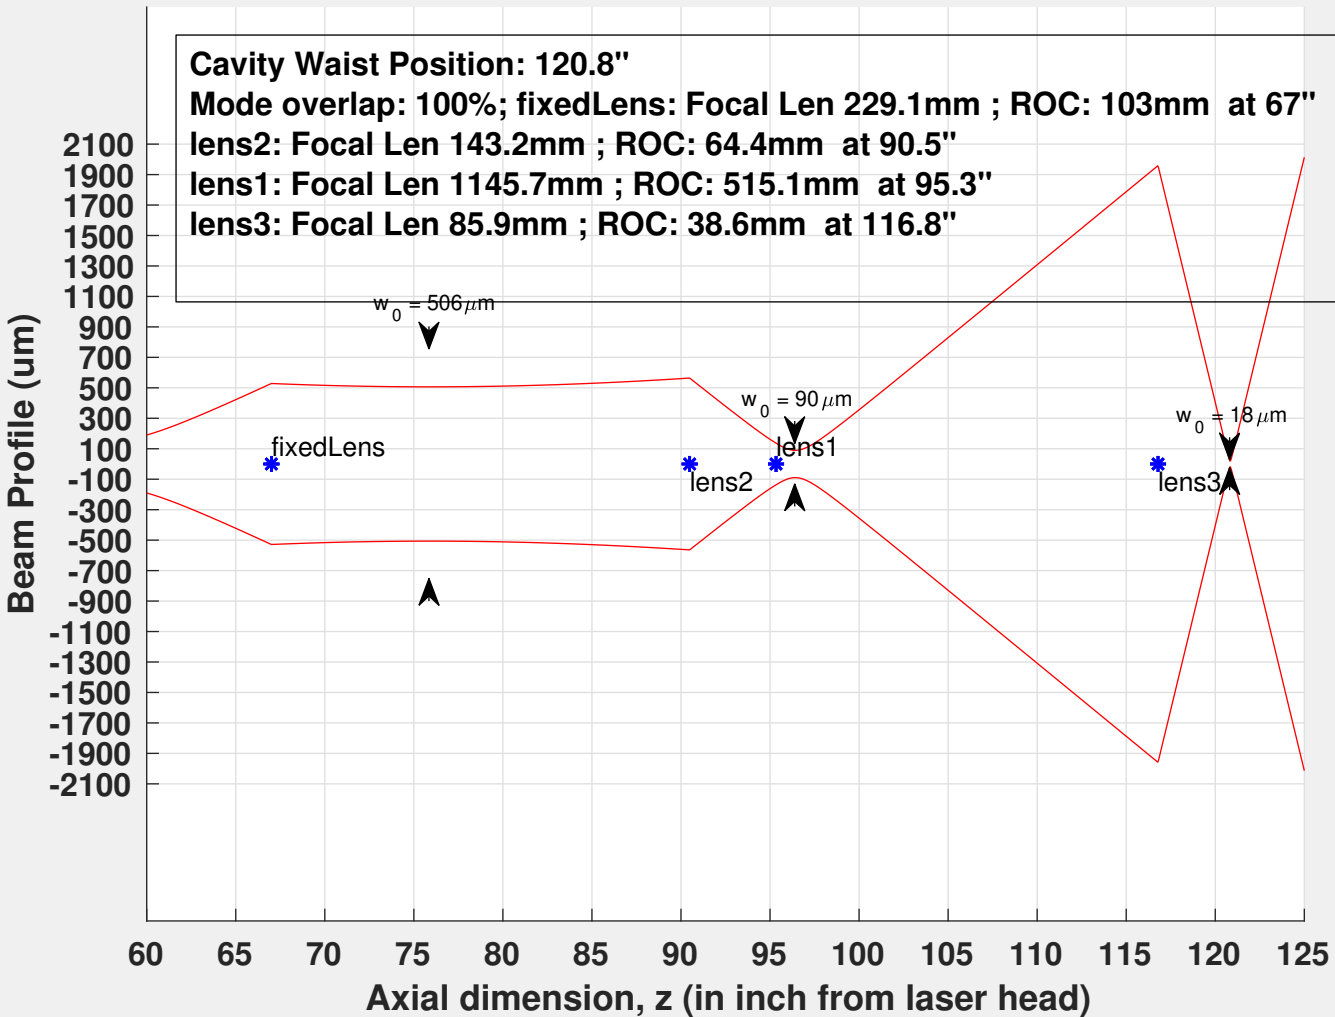

Solution No. 1

Solution No. 2

Cavity Waist Position: 121.7"
Mode overlap: 100%; fixedLens: Focal Len 229.1mm ; ROC: 103mm at 67"
lens2: Focal Len 114.5mm ; ROC: 51.5mm at 99.5"
lens1: Focal Len 75mm ; ROC: 33.7mm at 117.9"

Solution No. 3

Solution No. 4

Solution No. 5

Solution No. 6

Solution No. 7

Solution No. 8

Solution No. 9

Solution No. 10