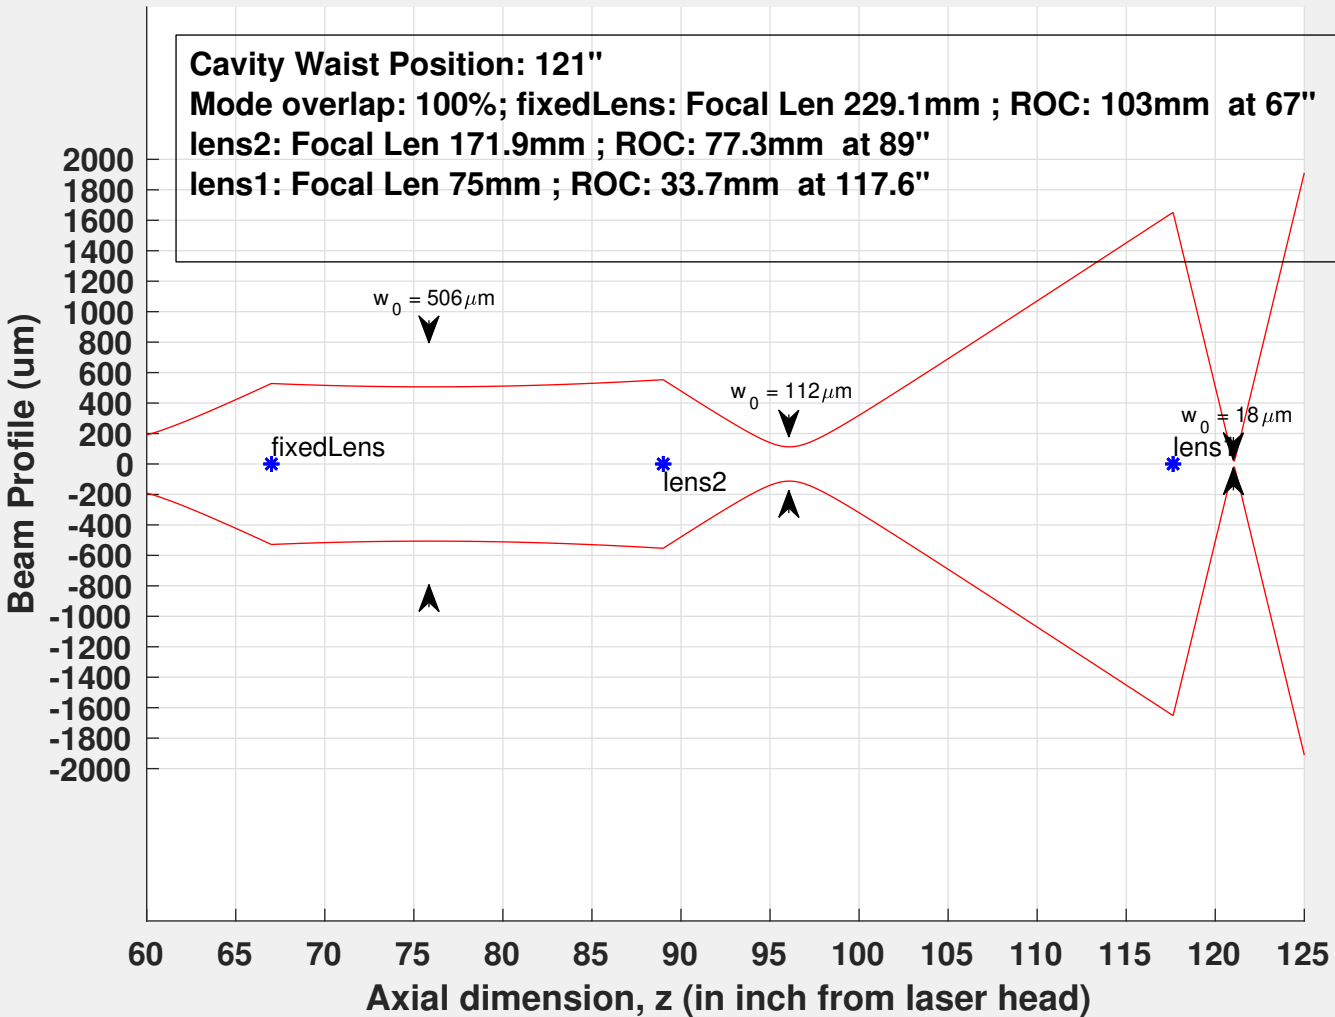

Solution No. 1

Solution No. 2

Cavity Waist Position: 121.7"
Mode overlap: 100%; fixedLens: Focal Len 229.1mm ; ROC: 103mm at 67"
lens2: Focal Len 114.5mm ; ROC: 51.5mm at 99.5"
lens1: Focal Len 75mm ; ROC: 33.7mm at 117.9"

Solution No. 3

Solution No. 4

Solution No. 5

Solution No. 6

Solution No. 7

Solution No. 8

Solution No. 9

Solution No. 10