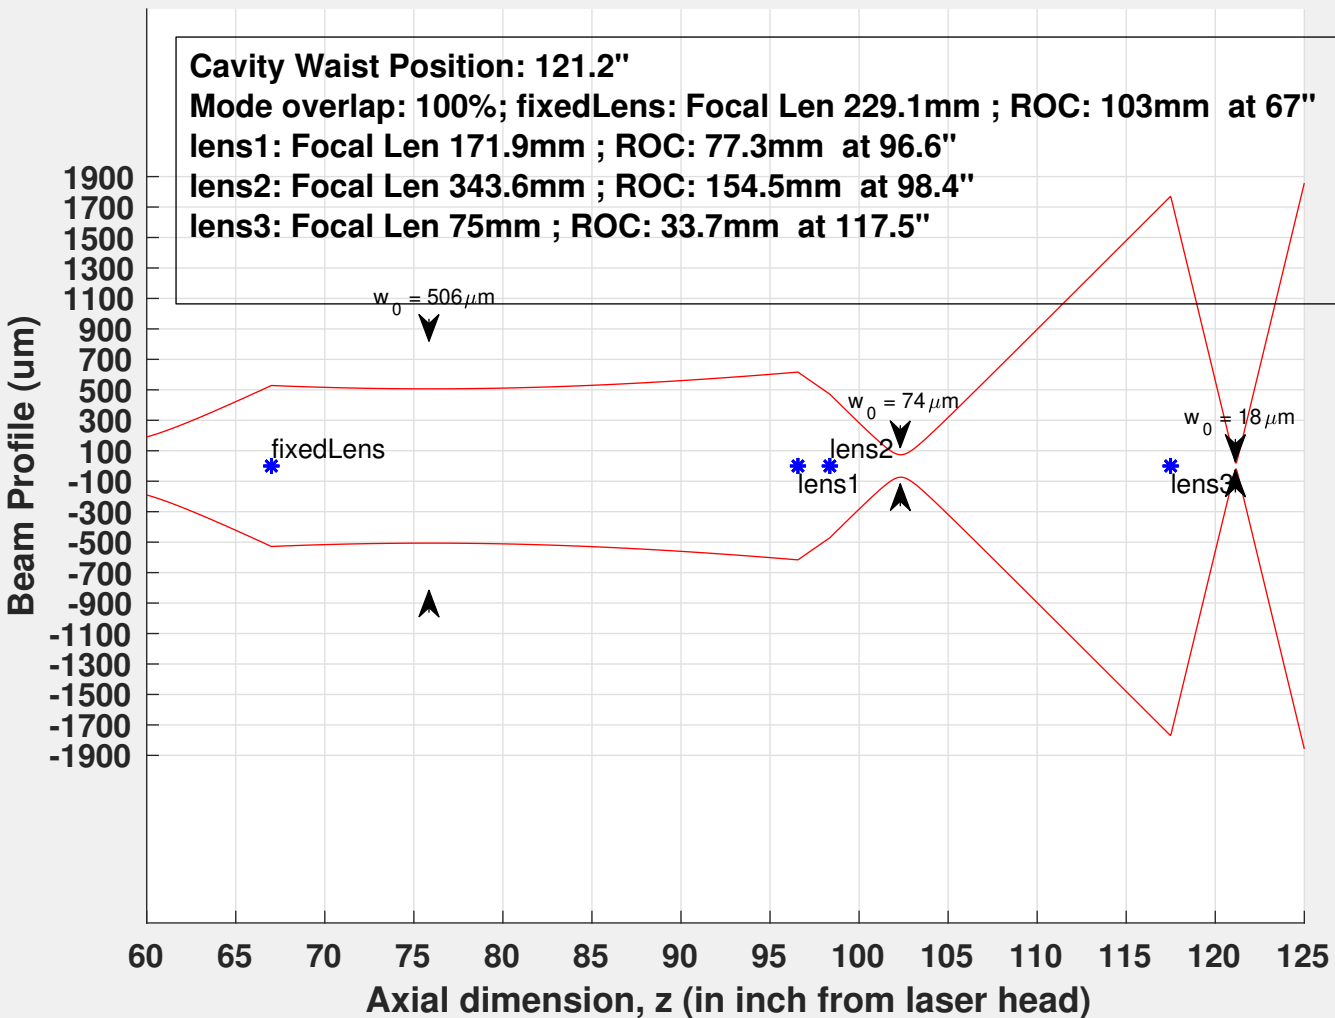

Solution No. 1

Solution No. 2

Cavity Waist Position: 121.7"
Mode overlap: 100%; fixedLens: Focal Len 229.1mm ; ROC: 103mm at 67"
lens2: Focal Len 114.5mm ; ROC: 51.5mm at 99.5"
lens1: Focal Len 75mm ; ROC: 33.7mm at 117.9"

Solution No. 3

Solution No. 4

Solution No. 5

Solution No. 6

Solution No. 7

Solution No. 8

Solution No. 9

Solution No. 10