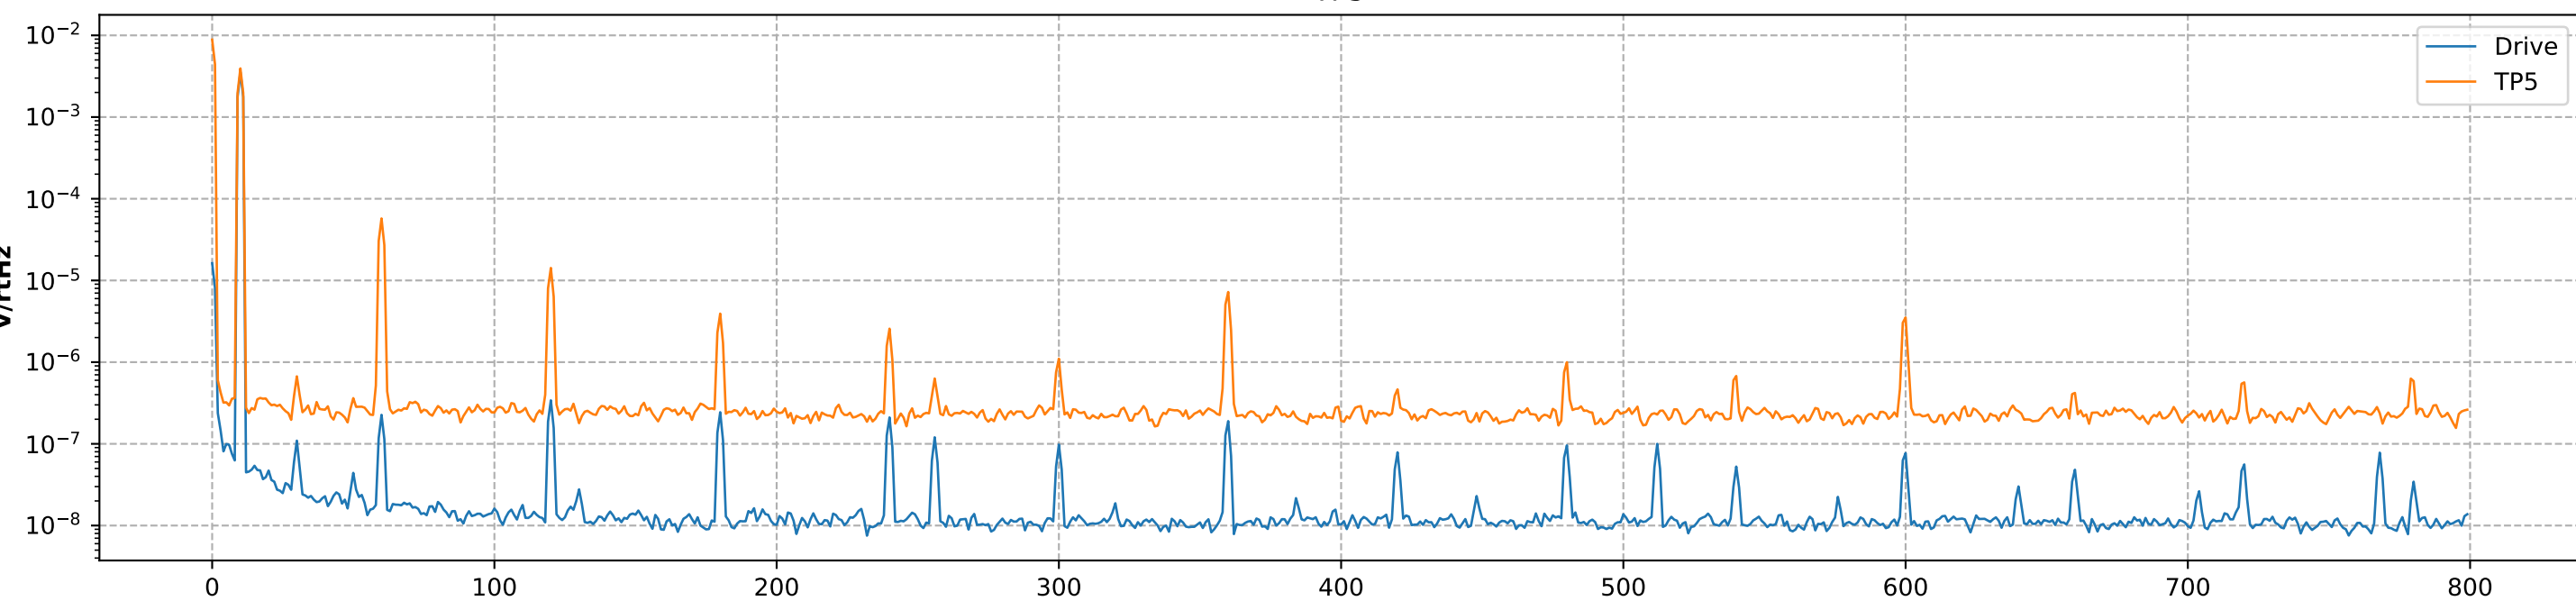

CoilDriverOutput

TP12

TP34

TP5

TP6

TP7

TP8

TP9