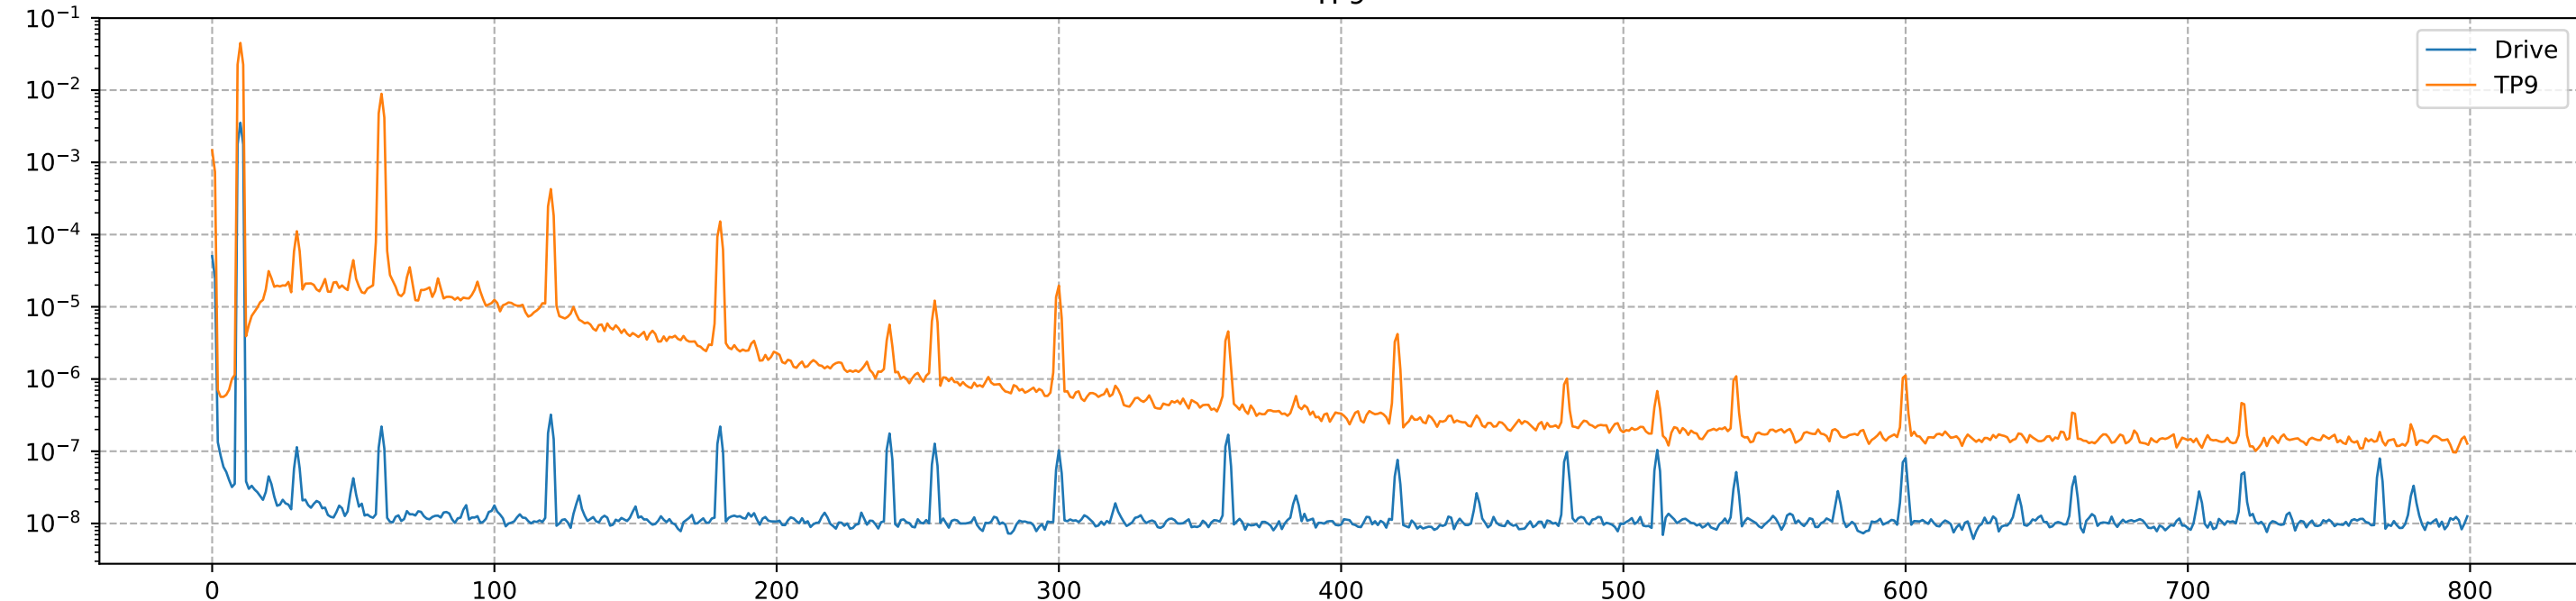

CoilDriverOutput

TP12

TP34

TP5

TP6

TP7

TP8

TP9