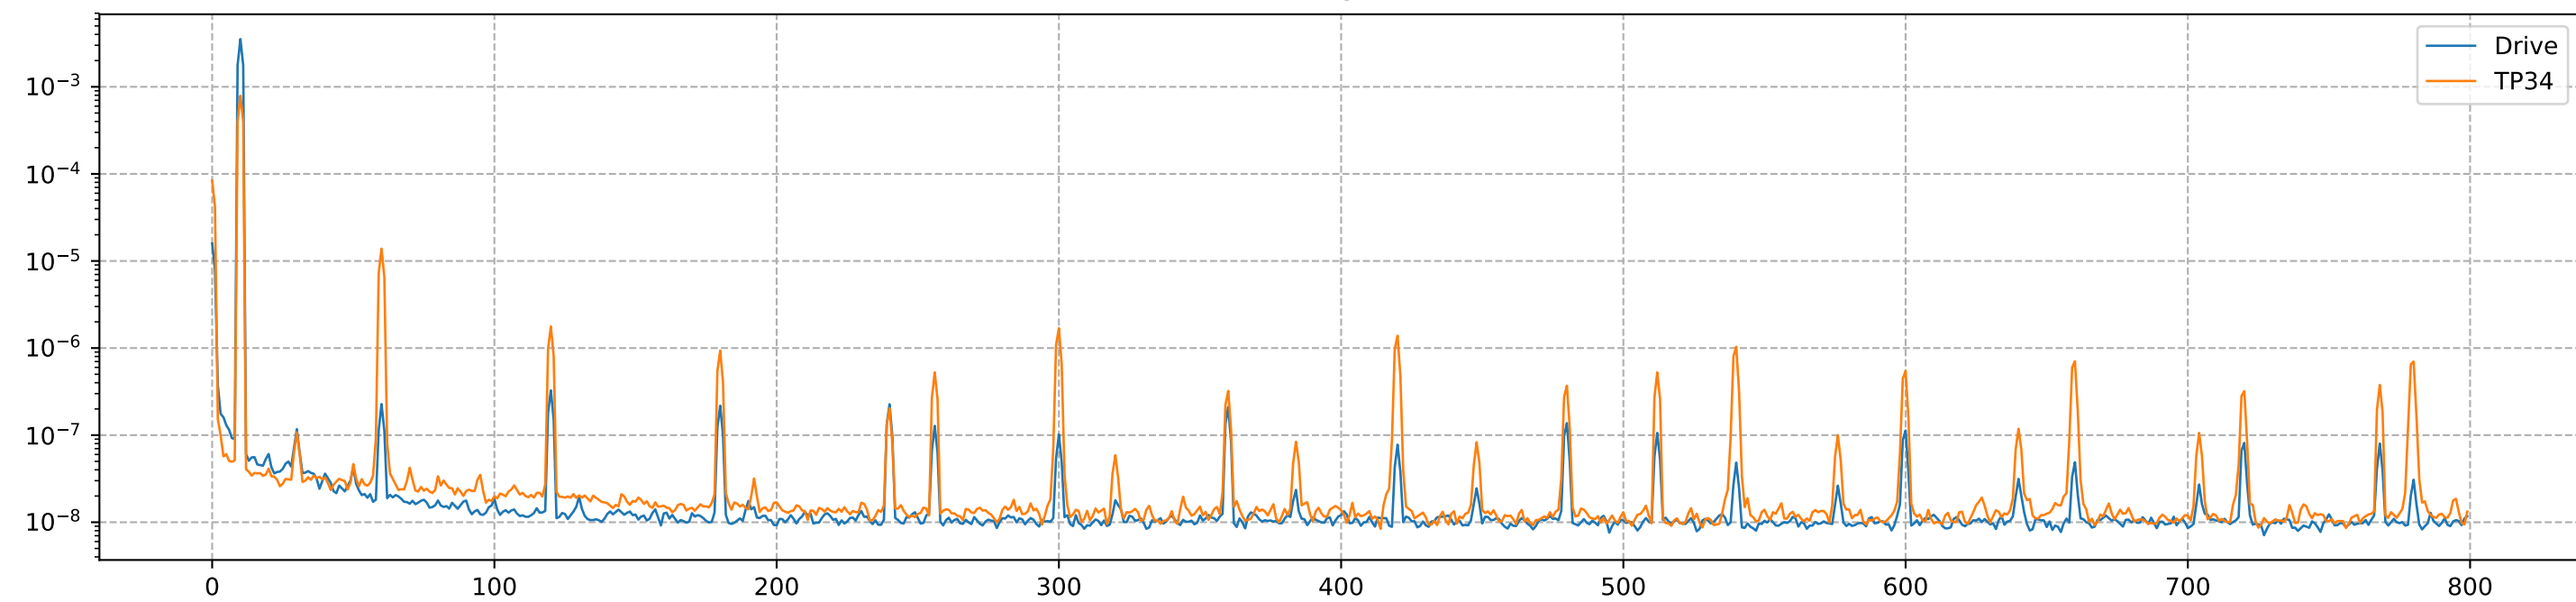

CoilDriverOutput

TP12

TP34

TP5

TP6

TP7

TP8

TP9