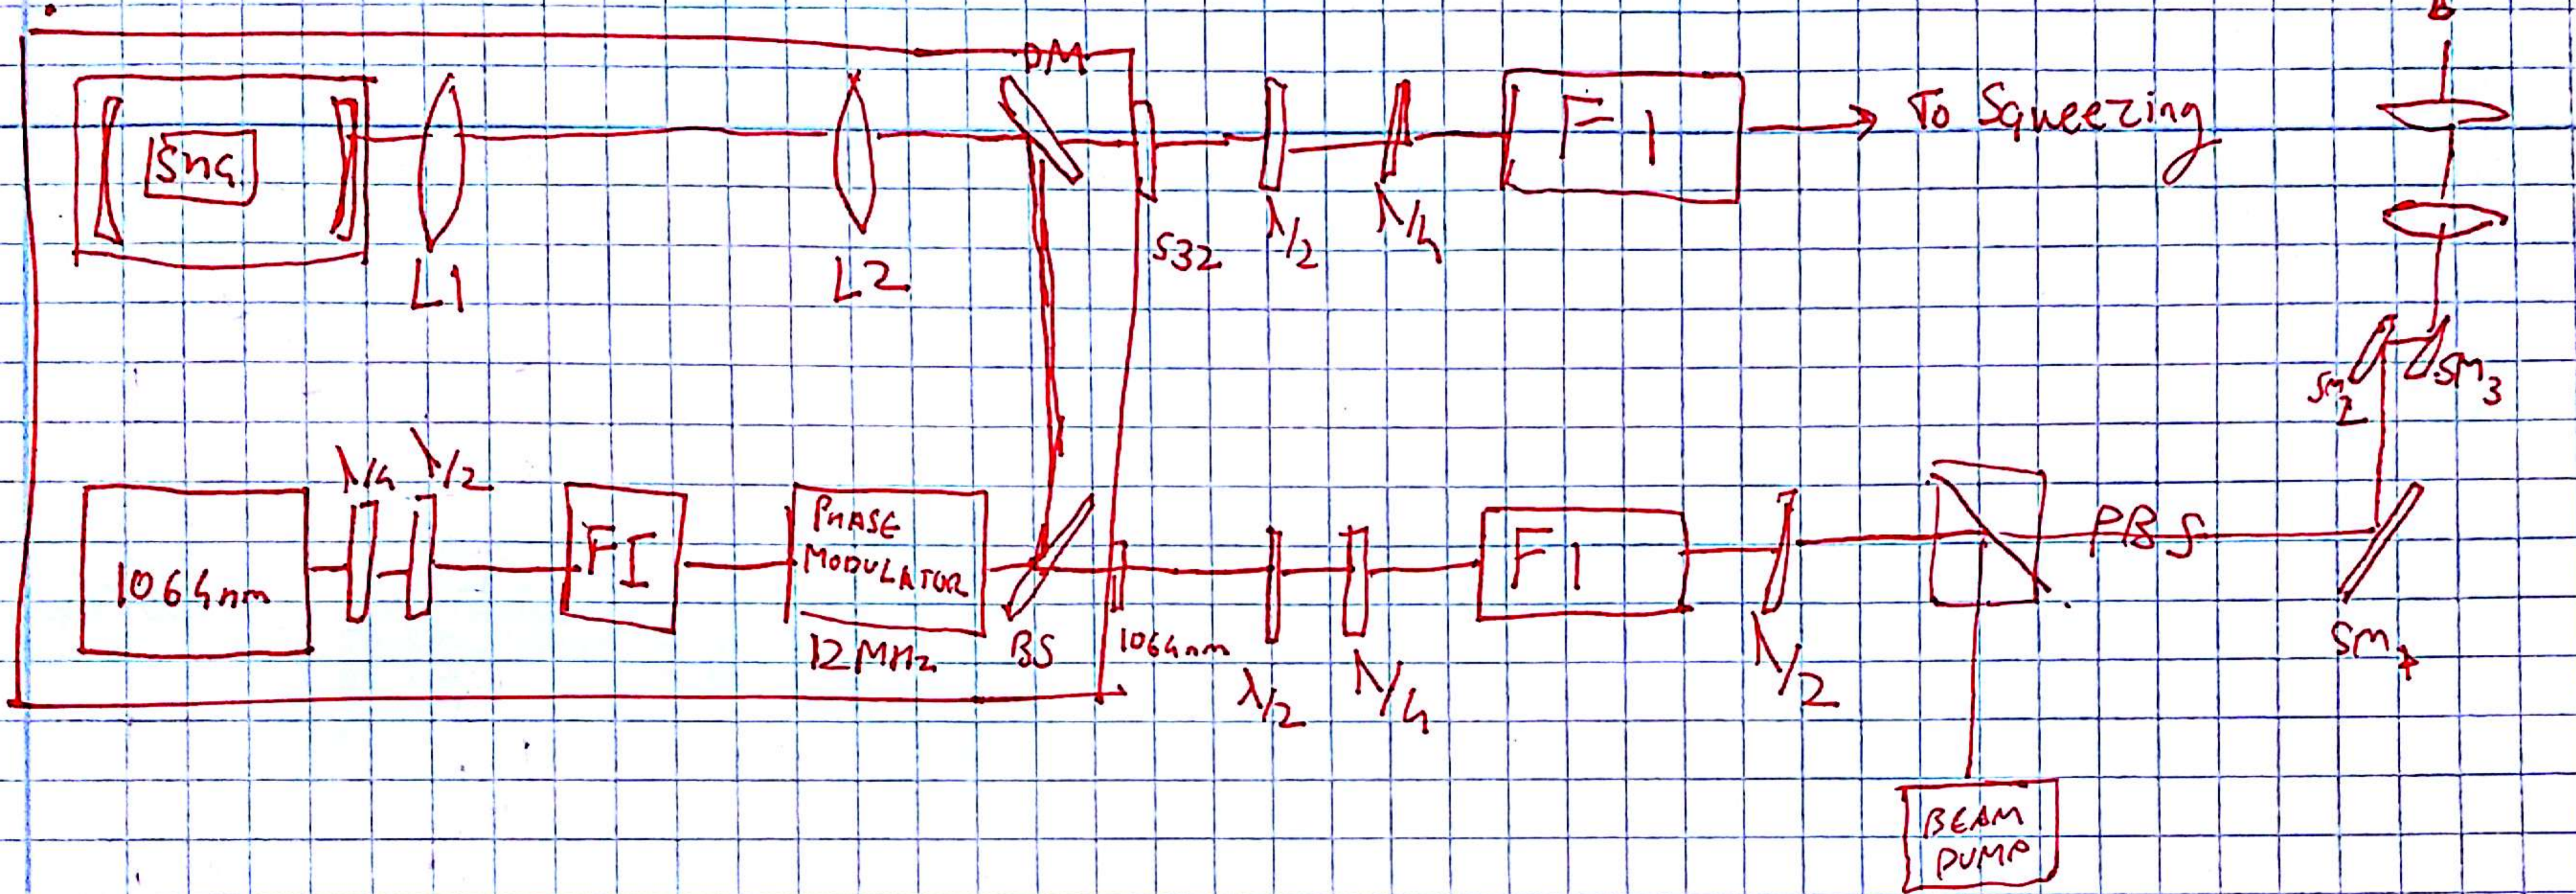

DIABOLO FOR WOPD

F1 = FARADAY ISOLATOR

DM = Dichroic Mirror (Transmits 532nm)
Reflects 1064nm)

L1, L2 : Mode Matching
Lenses

SM₁, SM₂, SM₃ : Steering Mirrors