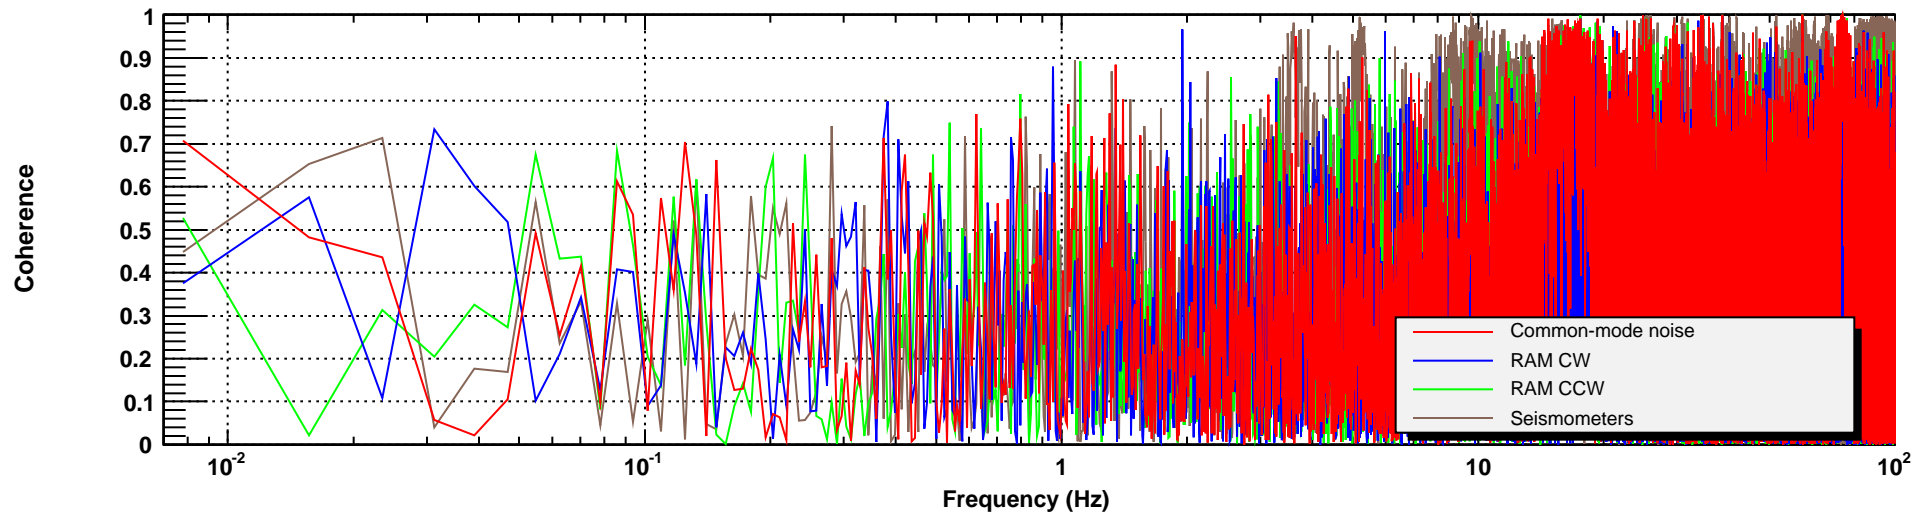

Gyro noise 6/17/2014

*T0=18/06/2014 01:11:45

Avg=4

BW=0.0117178

Coherence

T0=18/06/2014 01:11:45

Avg=4

BW=0.0117178