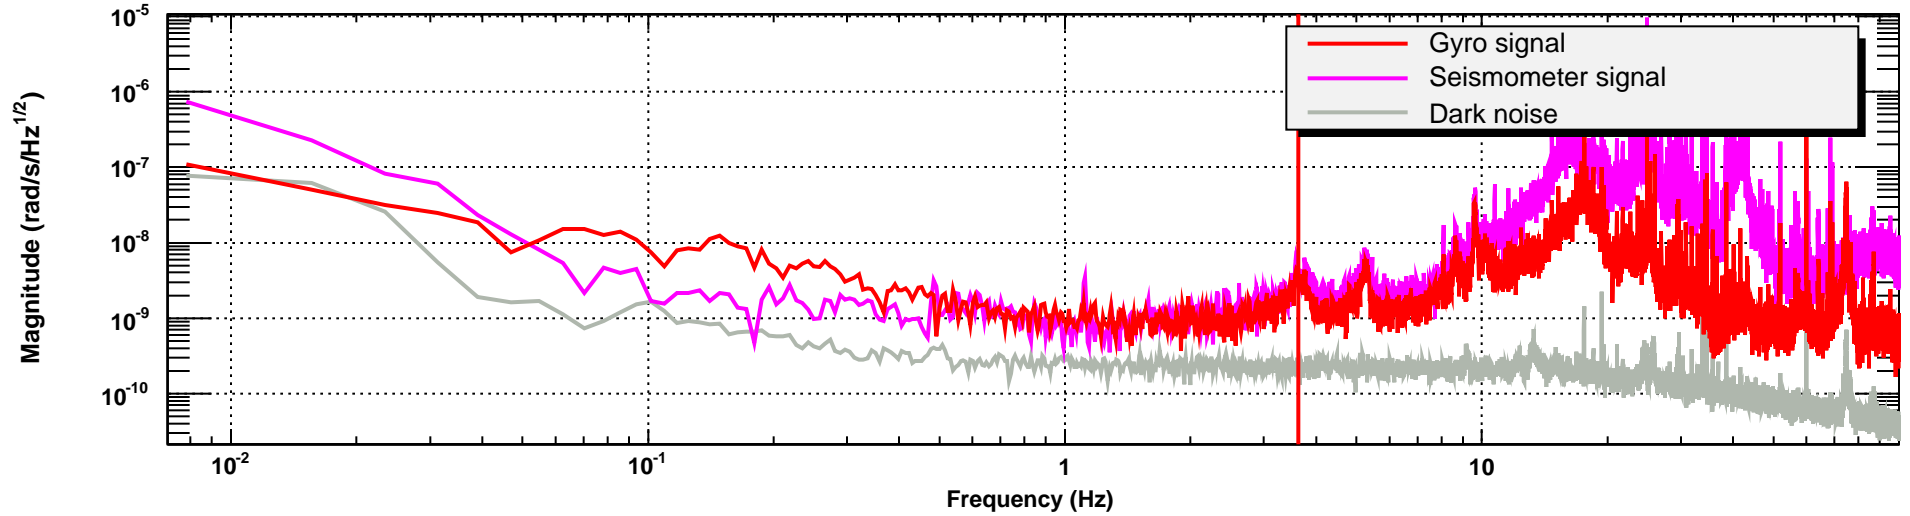

Gyro noise 6/17/2014

*T0=18/06/2014 01:11:45

Avg=4

BW=0.0117178

Coherence

T0=18/06/2014 01:11:45

Avg=4

BW=0.0117178