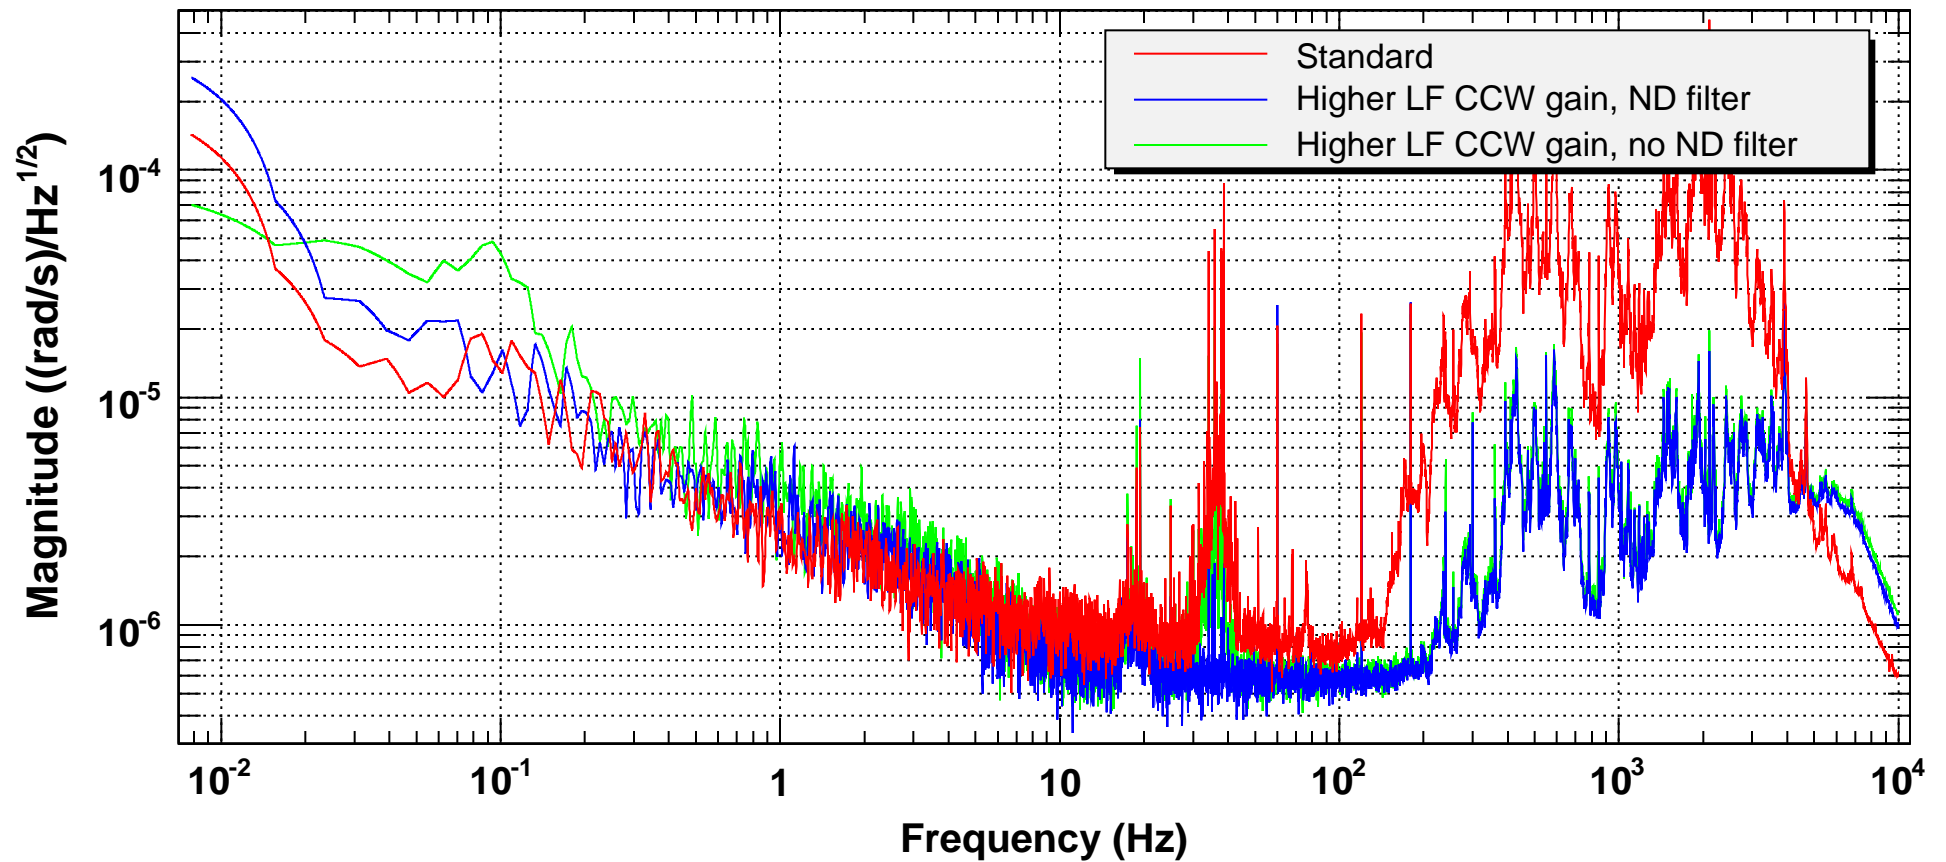

Gyro configuration tests 9/15/11

*T0=16/09/2011 00:00:37

*Avg=6/Bin=128L

BW=0.0116827