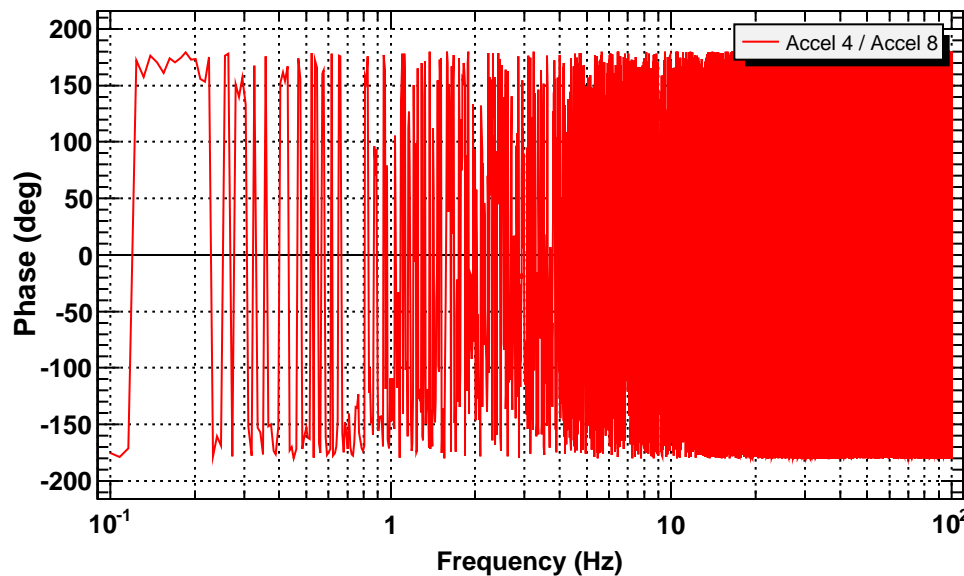

Transfer function

T0=09/08/2011 18:03:57

Avg=7

BW=0.0117187

Power spectrum

T0=09/08/2011 18:03:57

Avg=7

BW=0.0117187

Transfer function

T0=09/08/2011 18:03:57

Avg=7

BW=0.0117187

Coherence

T0=09/08/2011 18:03:57

Avg=7

BW=0.0117187