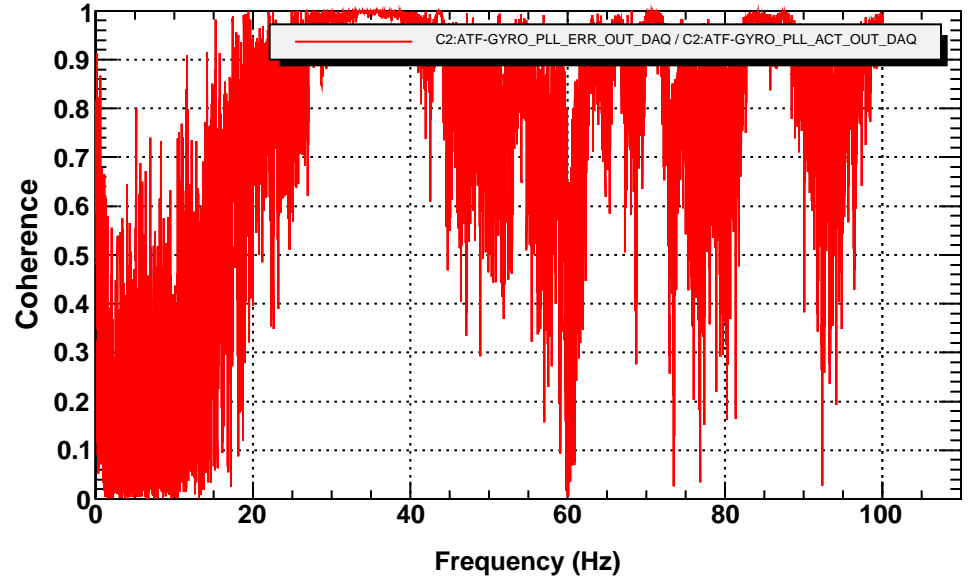

Transfer function

T0=09/08/2011 18:03:57

Avg=7

BW=0.0117187

Power spectrum

T0=09/08/2011 18:03:57

Avg=7

BW=0.0117187

Transfer function

T0=09/08/2011 18:03:57

Avg=7

BW=0.0117187

Coherence

T0=09/08/2011 18:03:57

Avg=7

BW=0.0117187