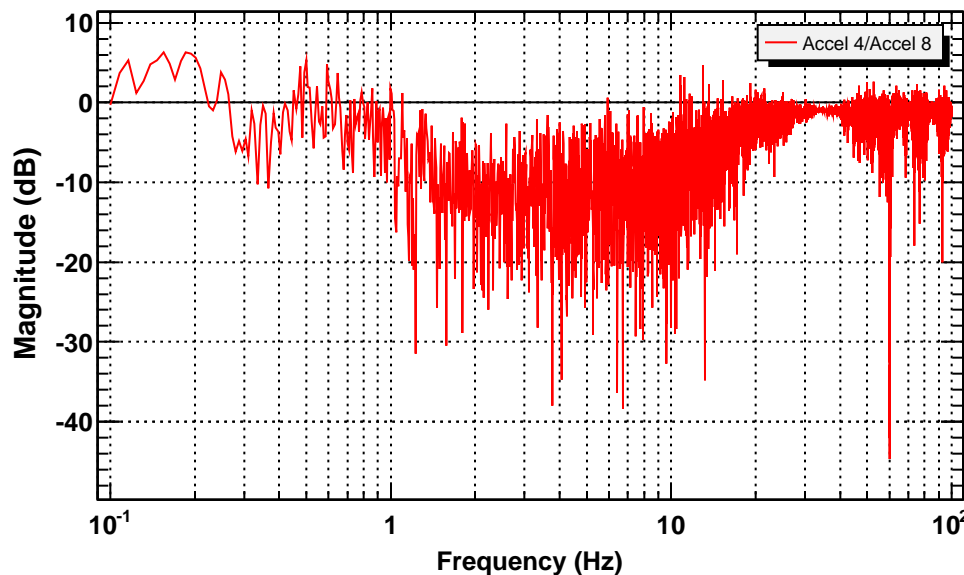

Transfer function

T0=09/08/2011 18:03:57

Avg=7

BW=0.0117187

Power spectrum

T0=09/08/2011 18:03:57

Avg=7

BW=0.0117187

Transfer function

T0=09/08/2011 18:03:57

Avg=7

BW=0.0117187

Coherence

T0=09/08/2011 18:03:57

Avg=7

BW=0.0117187