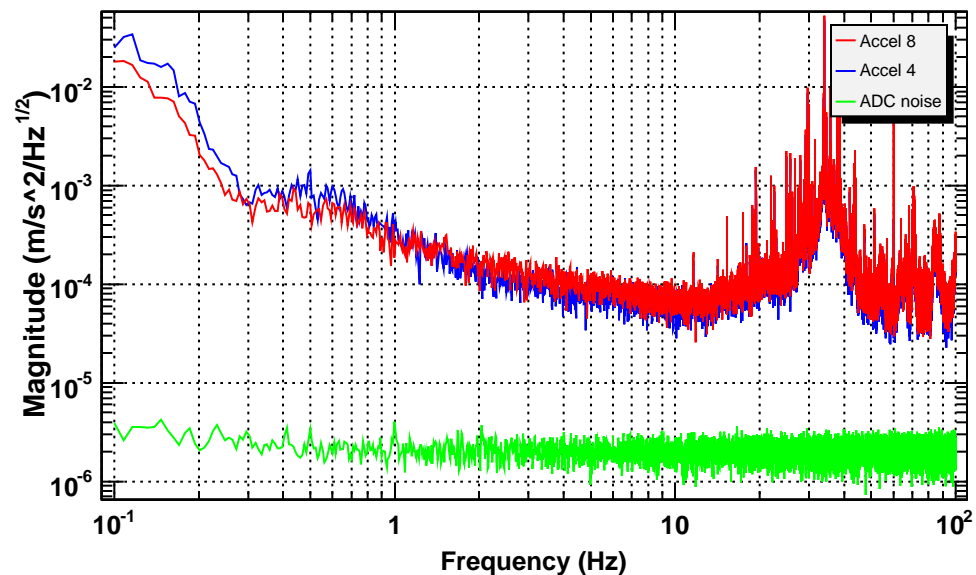

Transfer function

T0=09/08/2011 18:03:57

Avg=7

BW=0.0117187

Power spectrum

T0=09/08/2011 18:03:57

Avg=7

BW=0.0117187

Transfer function

T0=09/08/2011 18:03:57

Avg=7

BW=0.0117187

Coherence

T0=09/08/2011 18:03:57

Avg=7

BW=0.0117187