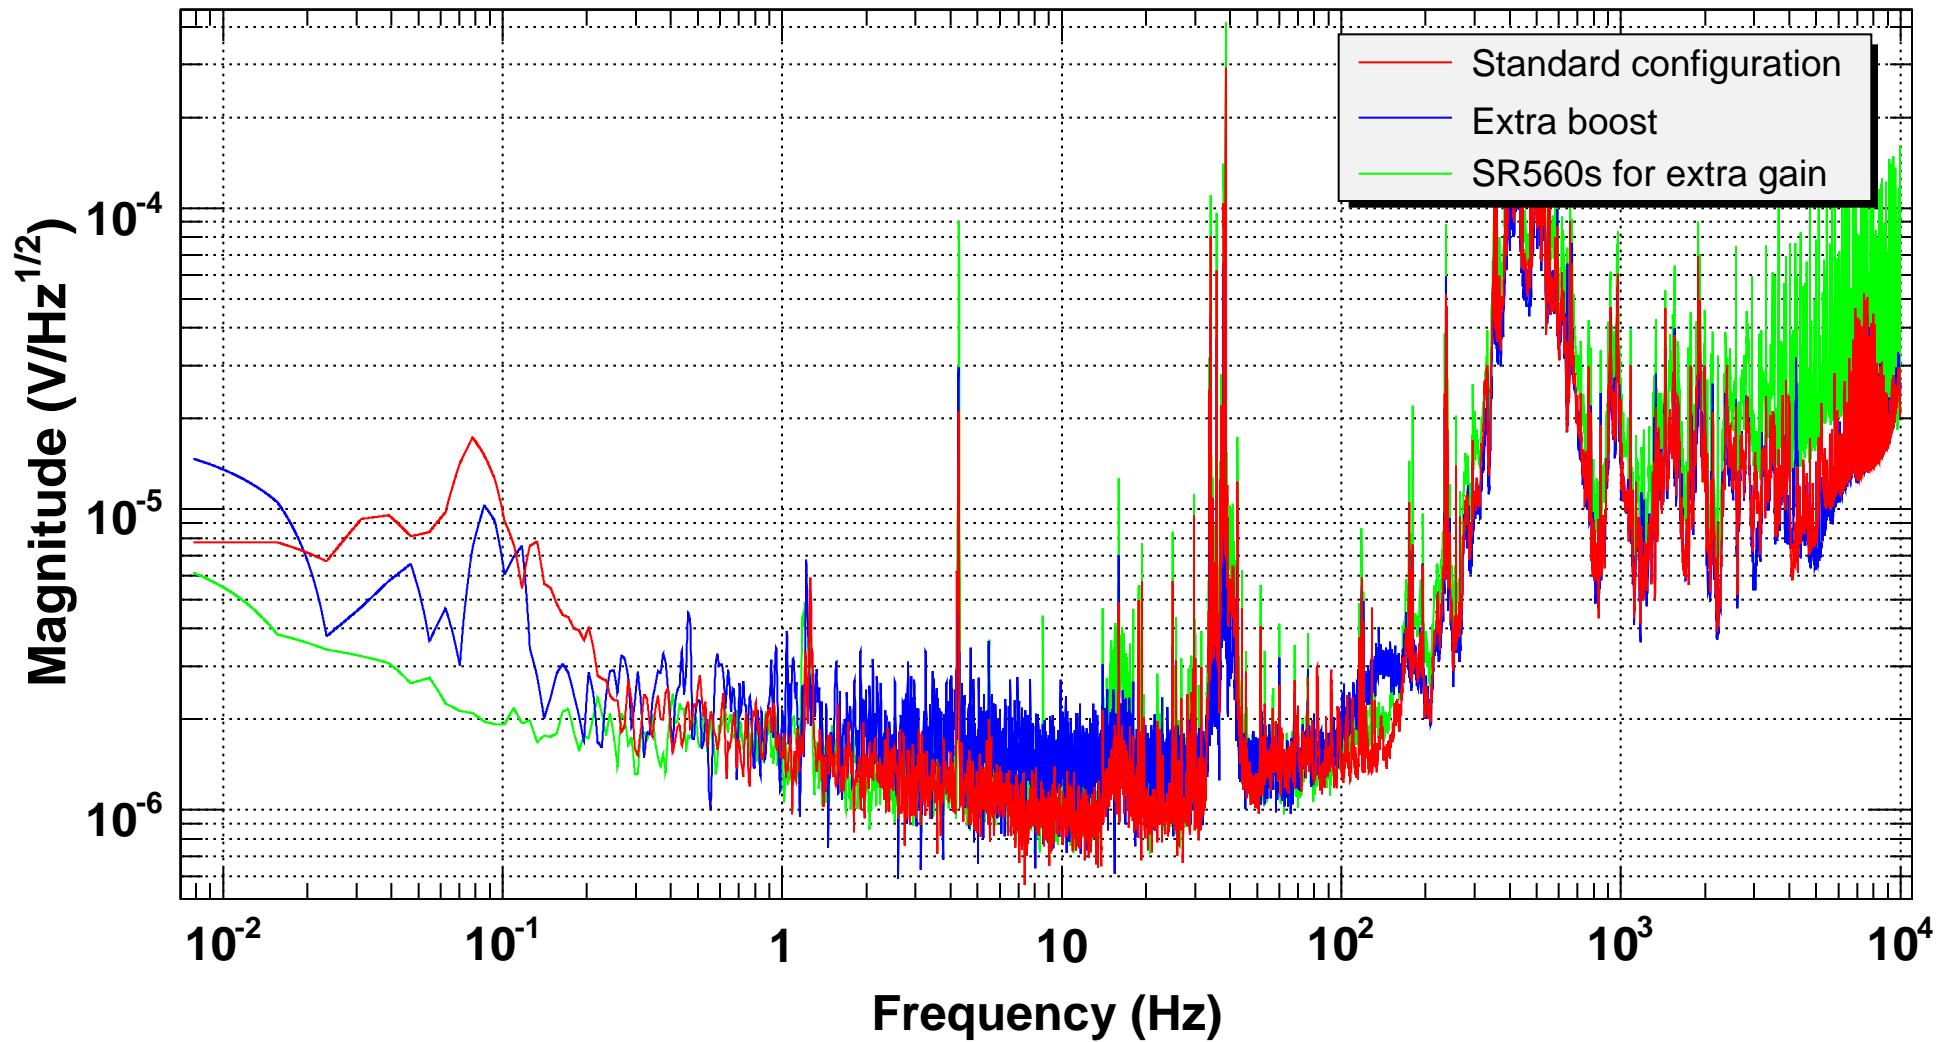

## Gyro CCW error signal with extra LF gain

\*T0=18/05/2011 22:30:10

Avg=10/Bin=128L

BW=0.0116827