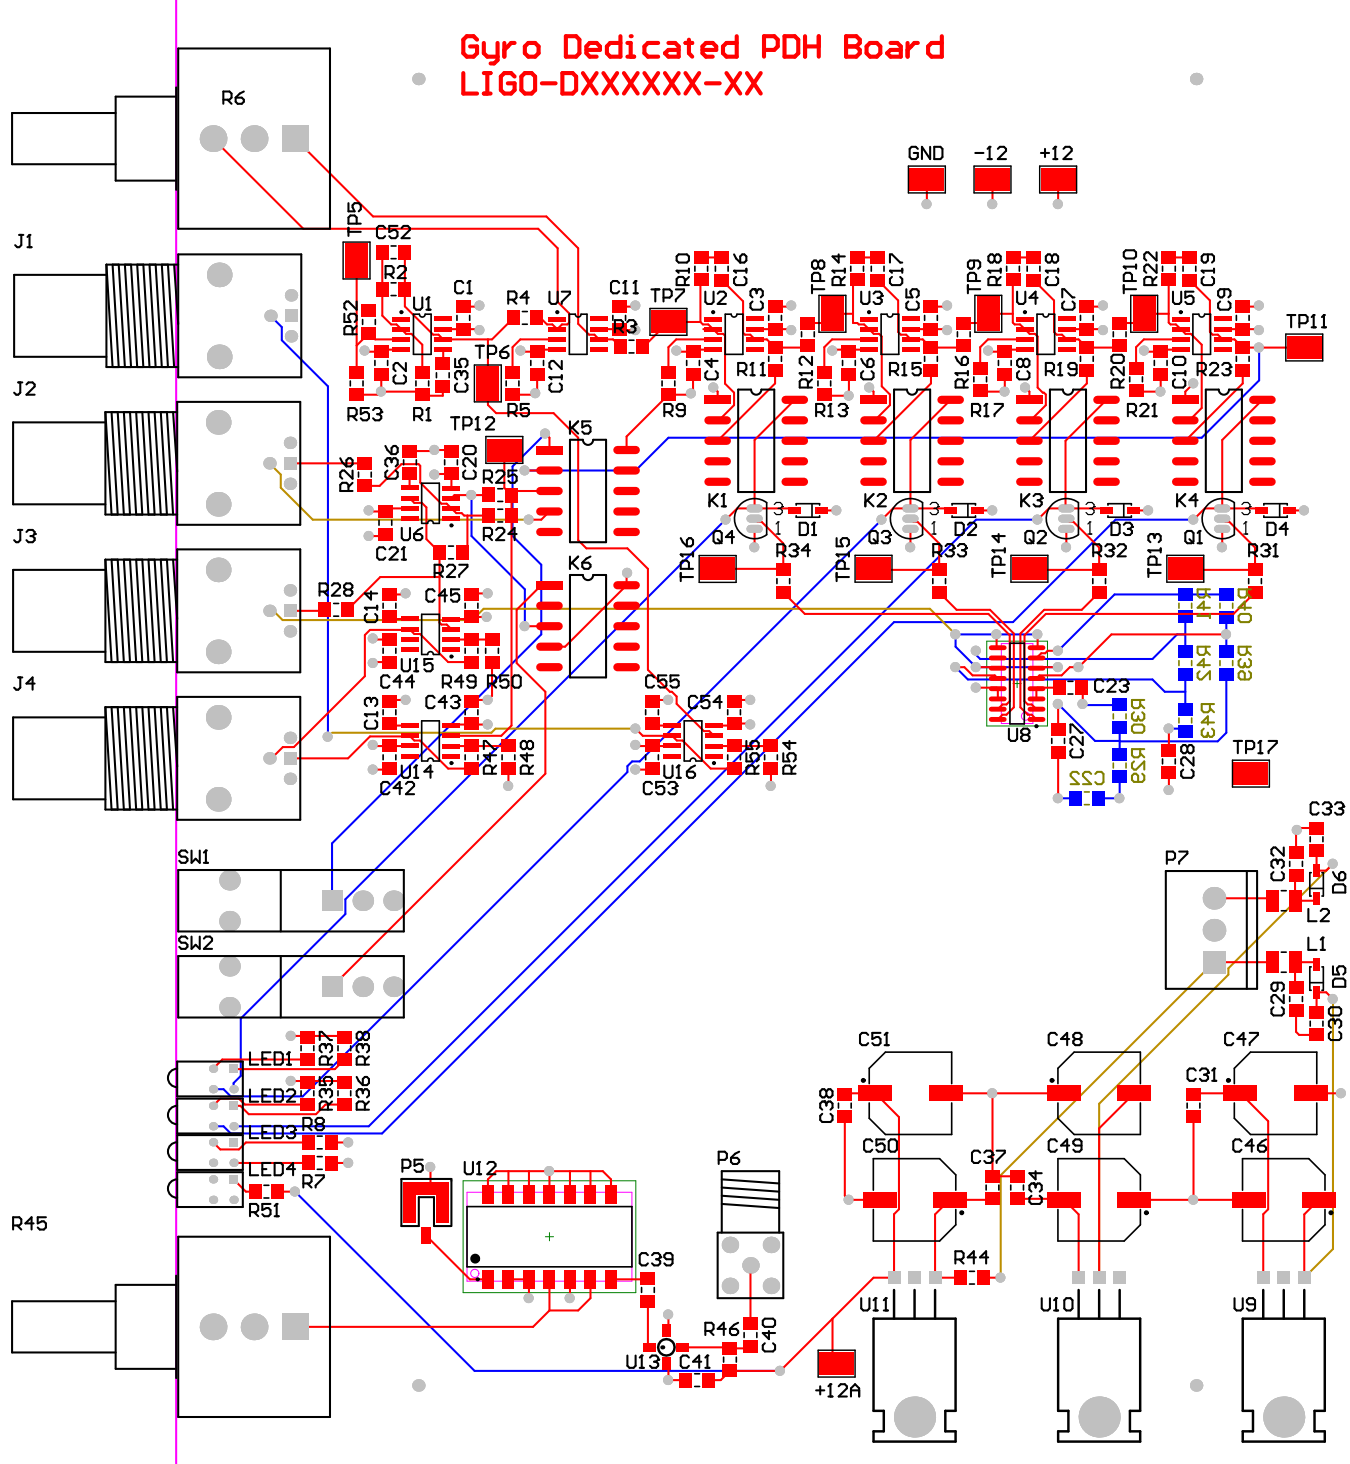

Gyro Dedicated PDH Board LIGO-DXXXXXX-XX

Title			Gyr Dedicated PDH Serv		
Size	Number			Revis n	
Tabl id					
Date	24/2011			Sheet f	
File	Z:\PDH\PDH2\PDH2.SchD.c			Drawn: B.W. Z. K. rh	