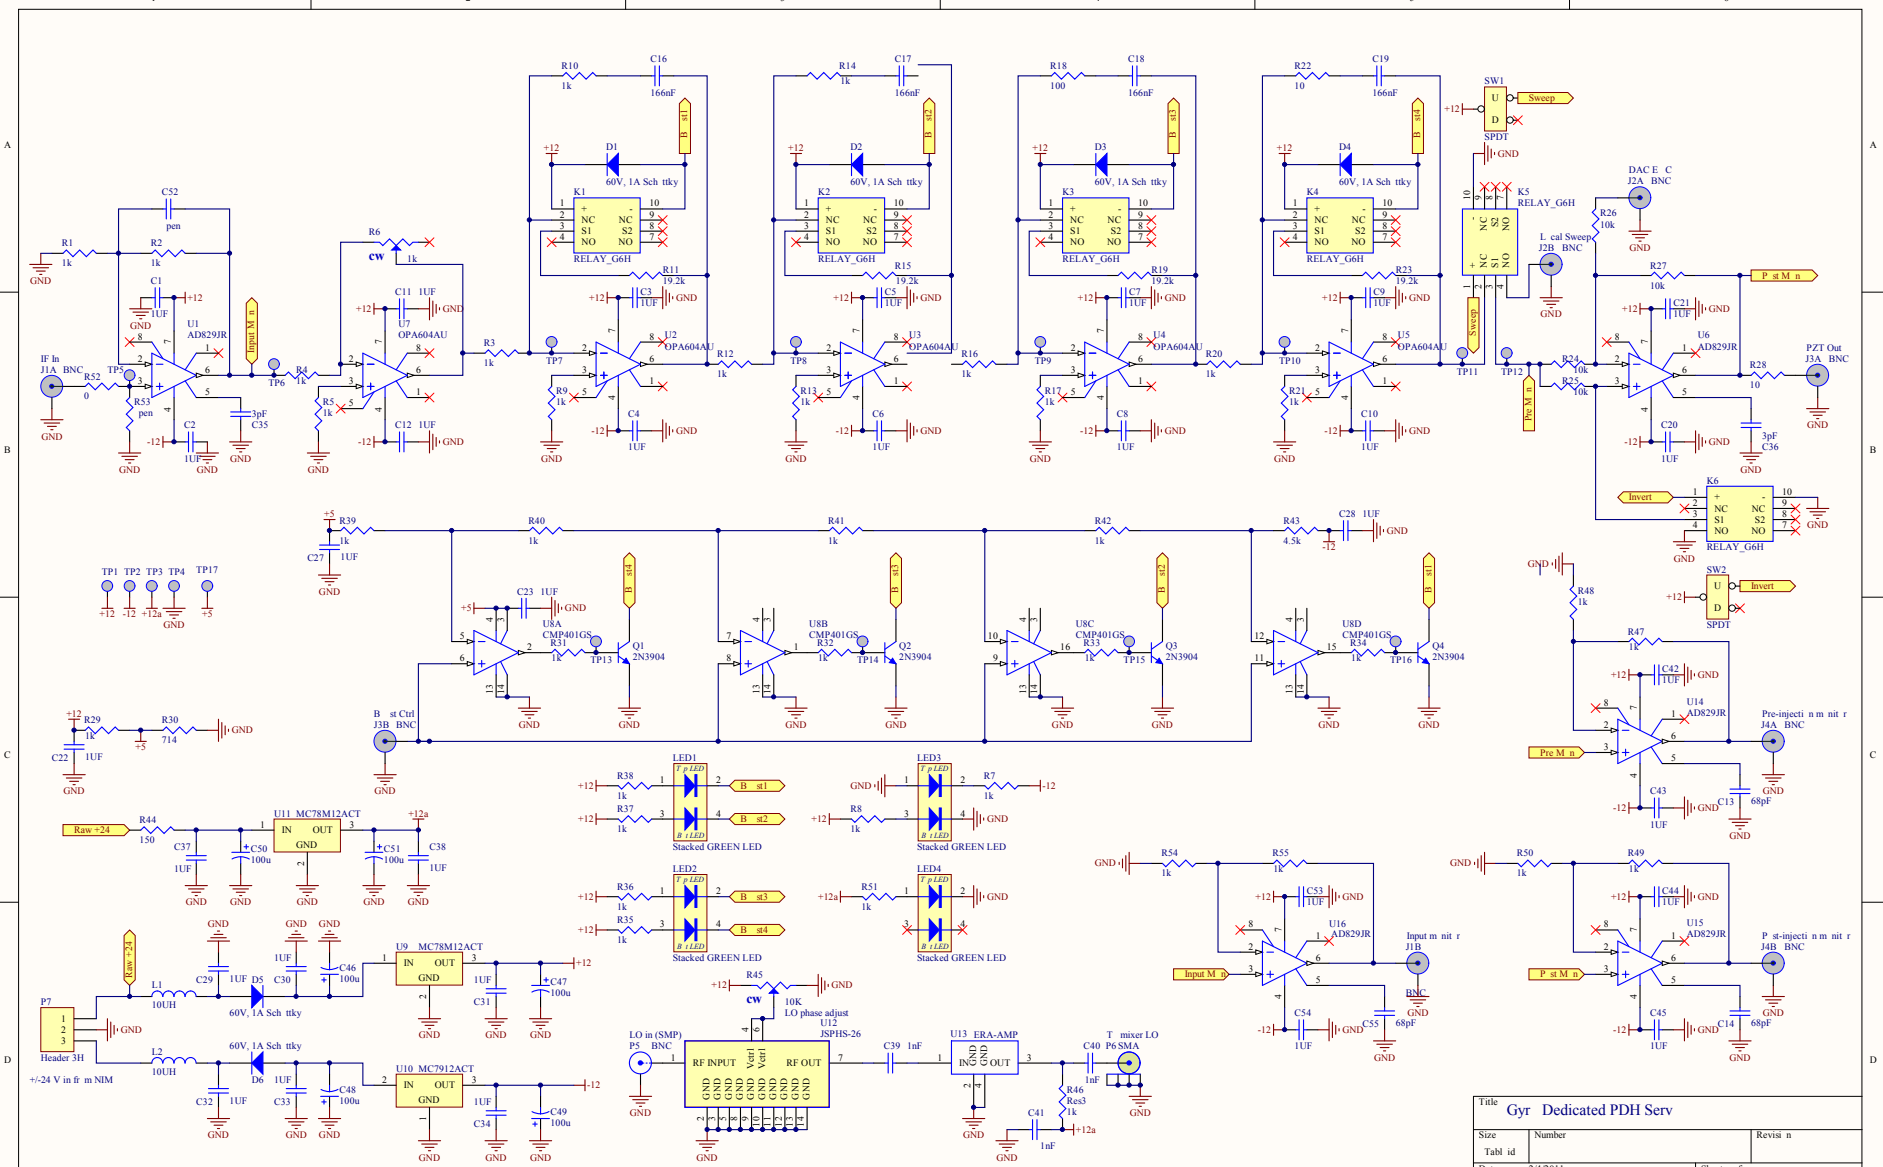

Gyro Dedicated PDH Board LIGO-DXXXXXX-XX

Title			Gyr Dedicated PDH Serv		
Size	Number			Revis n	
Tabl id					
Date	24/2011			Sheet f	
File	Z:\PDH\PDH2\PDH2.SchD.c			Drawn: B.W. Z. K. rh	