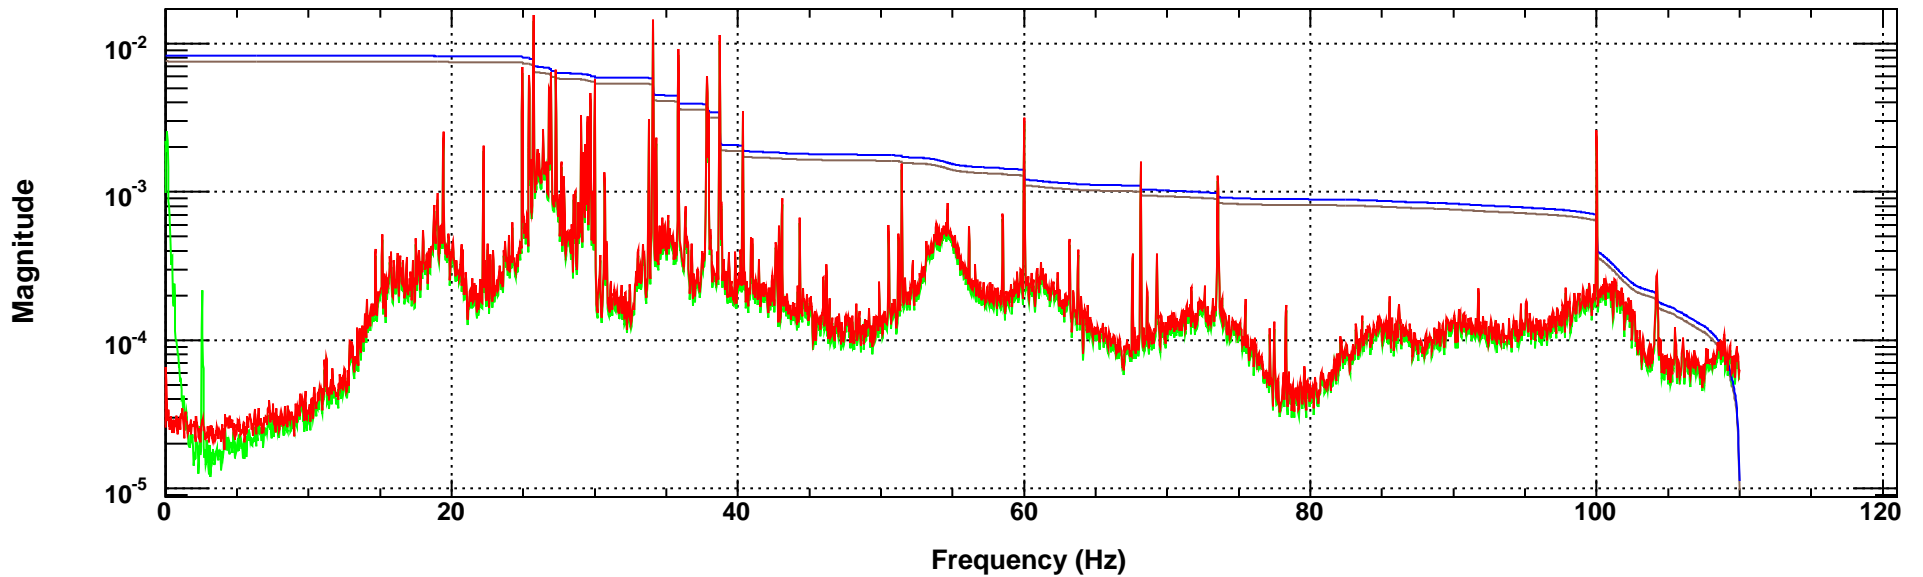

Power spectrum

T0=02/09/2010 03:20:32

Avg=20

BW=0.0468749

Power spectrum

T0=02/09/2010 03:20:32

Avg=20

BW=0.0468749