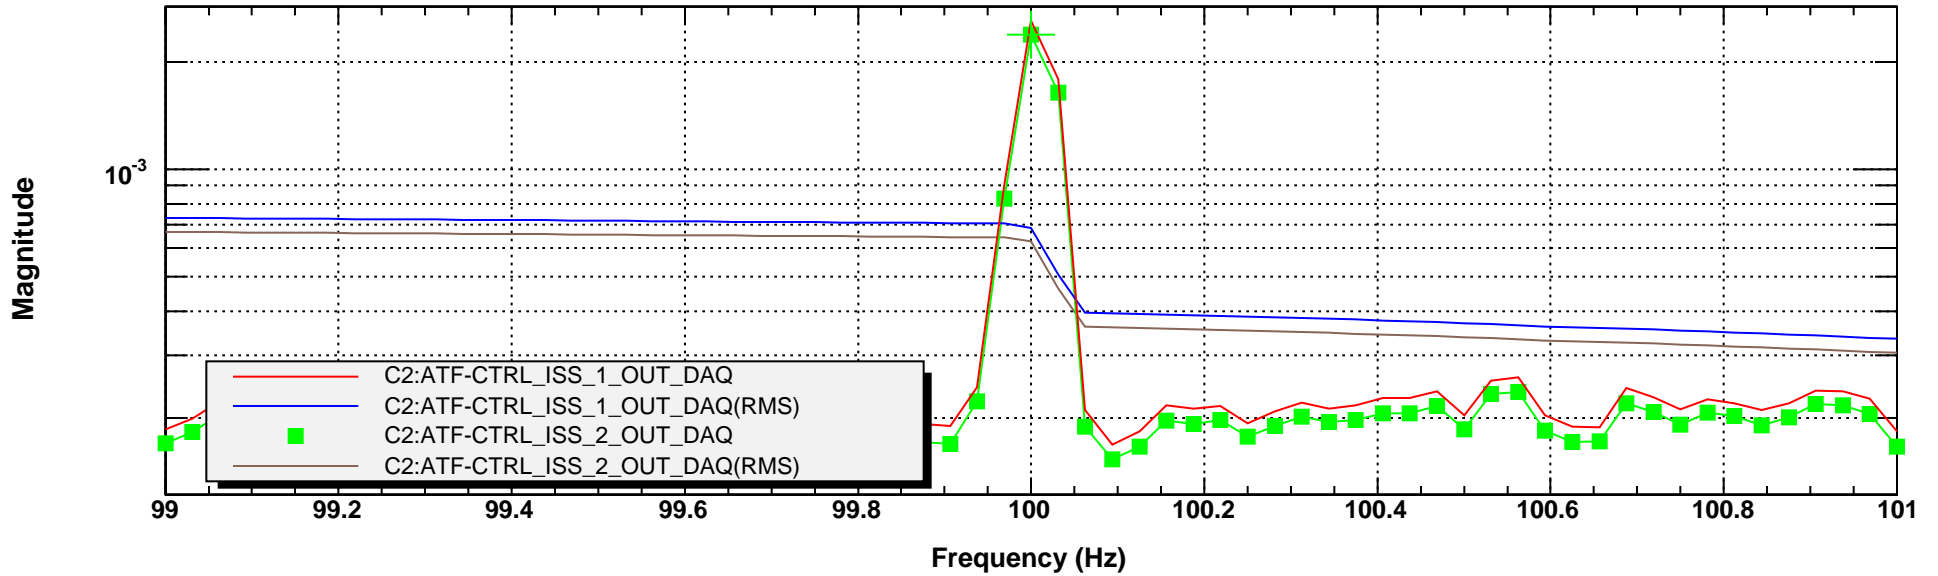

Power spectrum

T0=02/09/2010 03:20:32

Avg=20

BW=0.0468749

Power spectrum

T0=02/09/2010 03:20:32

Avg=20

BW=0.0468749