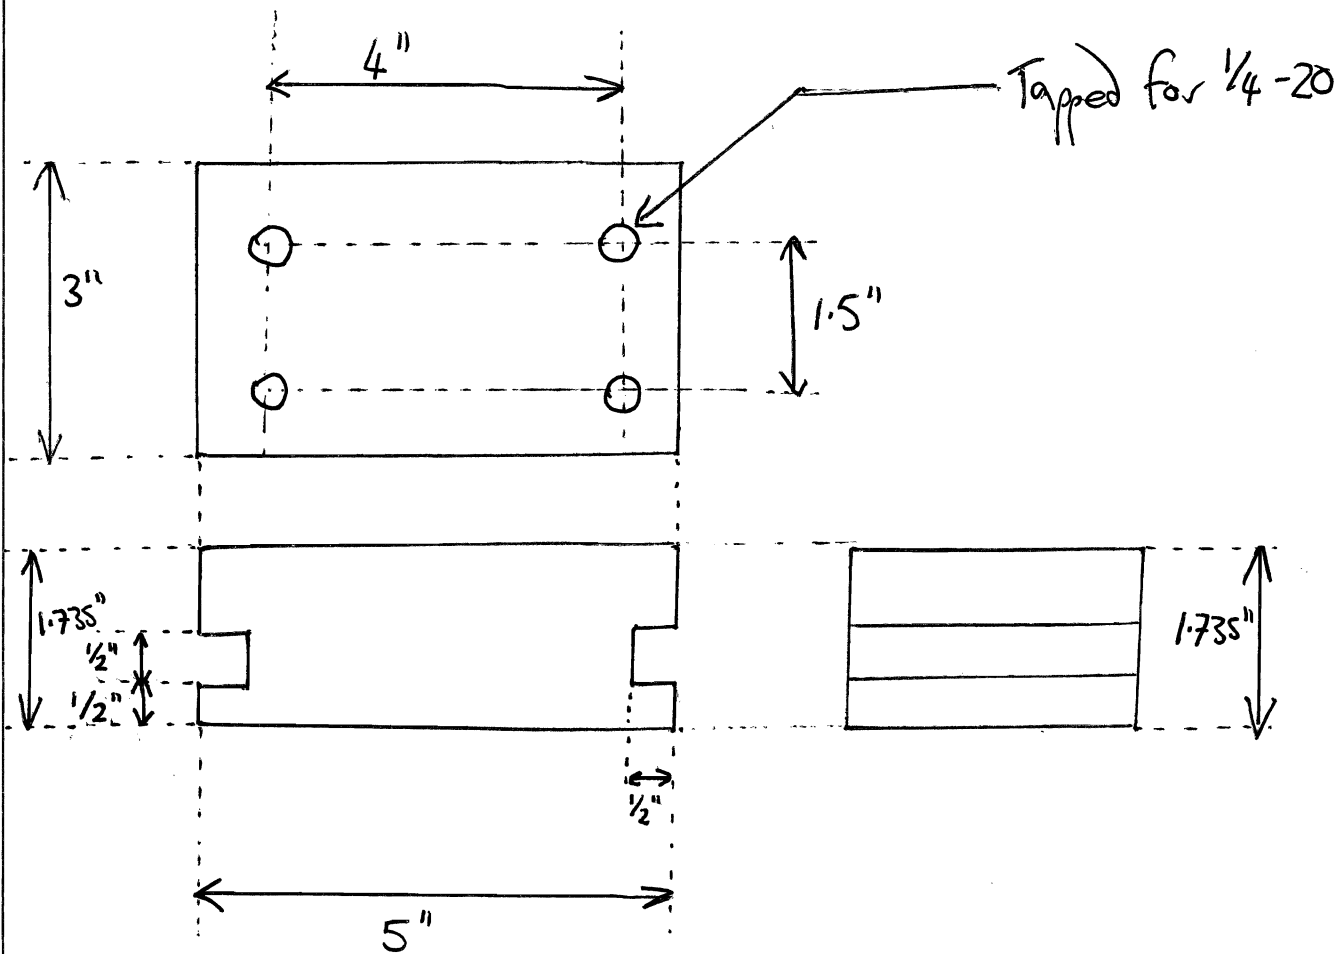

Adapta for Isomet AOM 1201E-2
to New Focus 9082
Material : Hard plastic

Alastair Heptanstell
18th February 2010
626 395 8507
heptanstell-a@ligo.caltech.edu

Mount for New Focus 9082

Material : Aluminium

Alastair Heptanstall