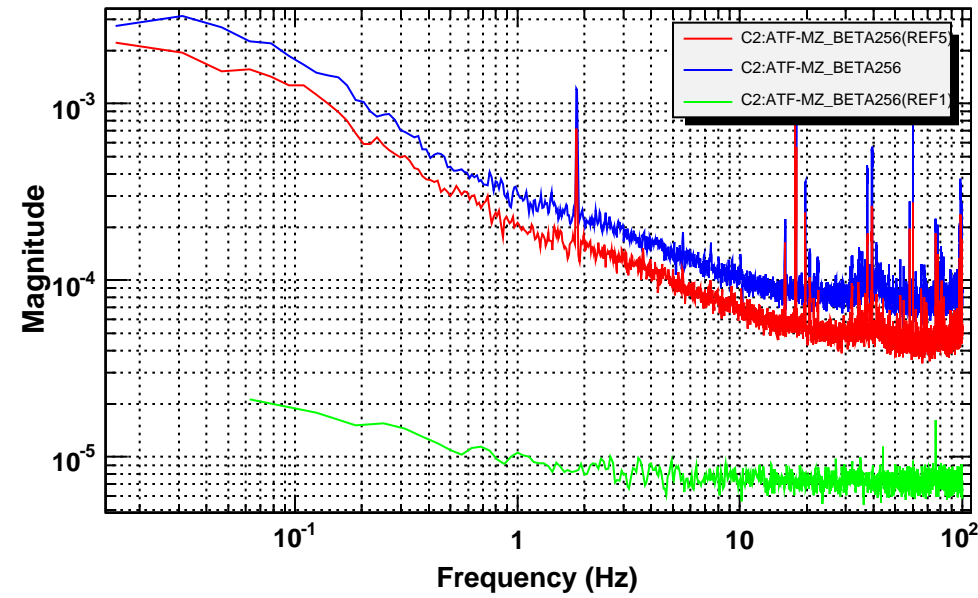

Power spectrum

*T0=18/02/2010 10:47:20

*Avg=50

*BW=0.0234374

Power spectrum

*T0=18/02/2010 10:47:20

*Avg=50

*BW=0.0234374