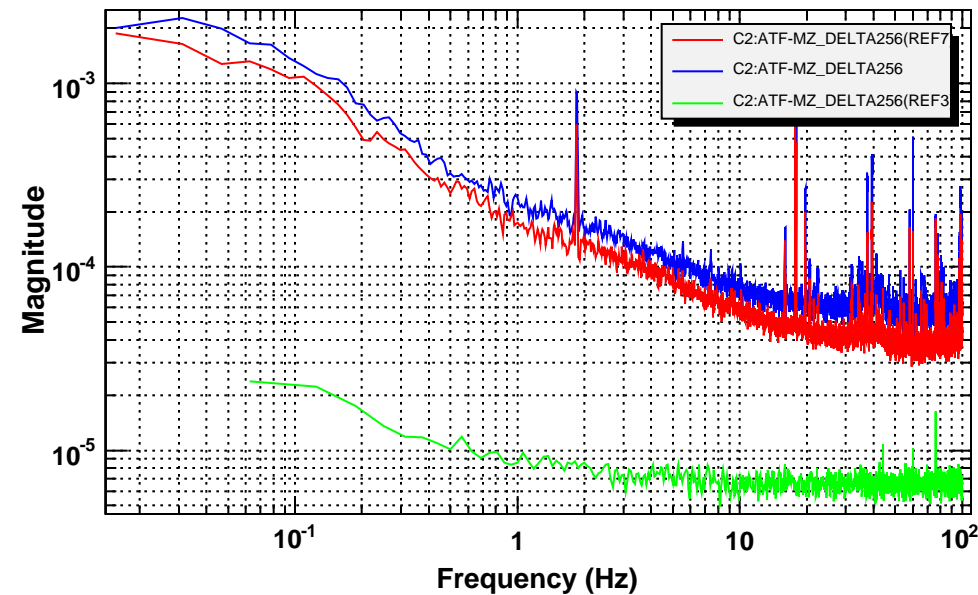

Power spectrum

*T0=18/02/2010 10:47:20

*Avg=50

*BW=0.0234374

Power spectrum

*T0=18/02/2010 10:47:20

*Avg=50

*BW=0.0234374