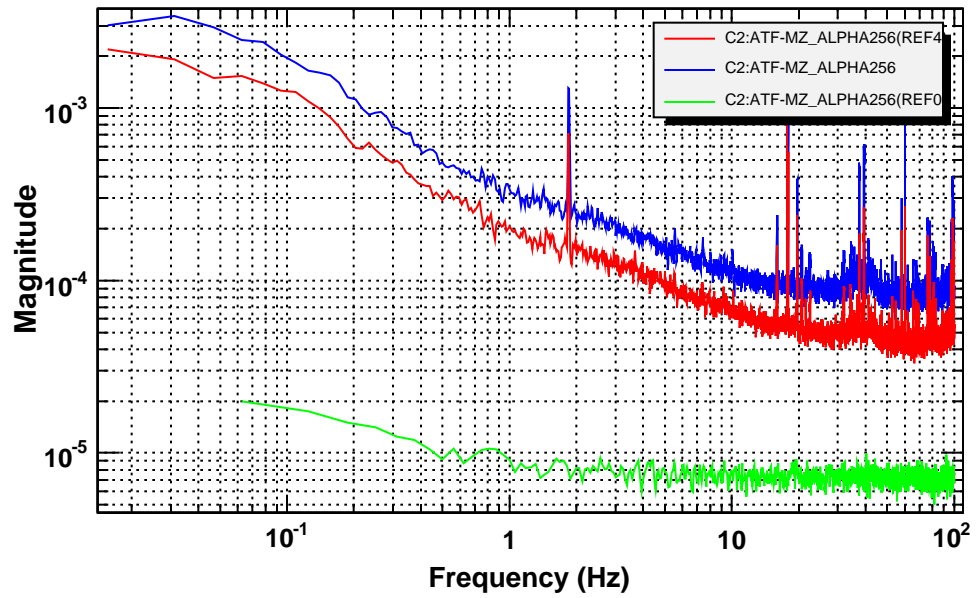

Power spectrum

*T0=18/02/2010 10:47:20

*Avg=50

*BW=0.0234374

Power spectrum

*T0=18/02/2010 10:47:20

*Avg=50

*BW=0.0234374