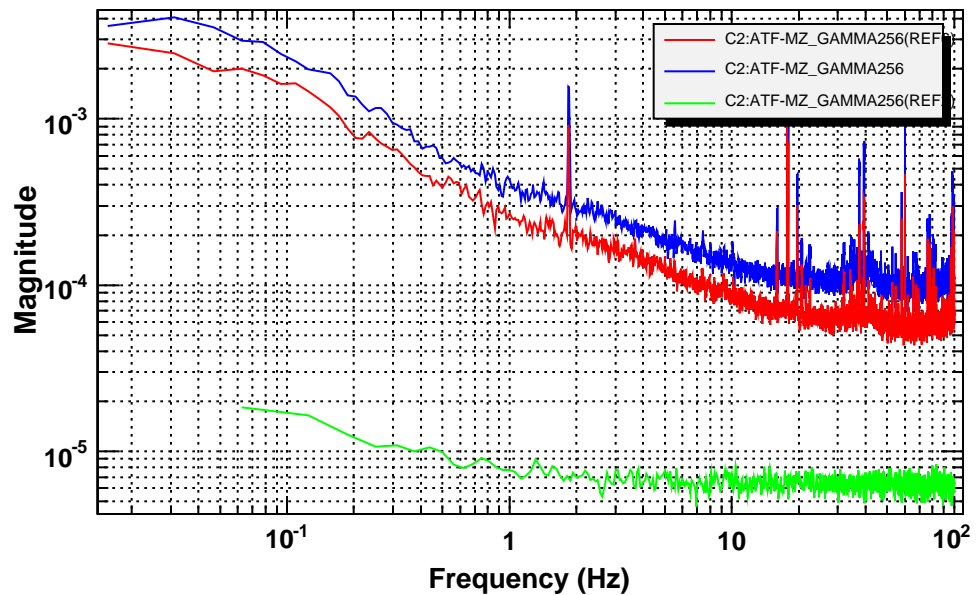

Power spectrum

*T0=18/02/2010 10:47:20

*Avg=50

*BW=0.0234374

Power spectrum

*T0=18/02/2010 10:47:20

*Avg=50

*BW=0.0234374