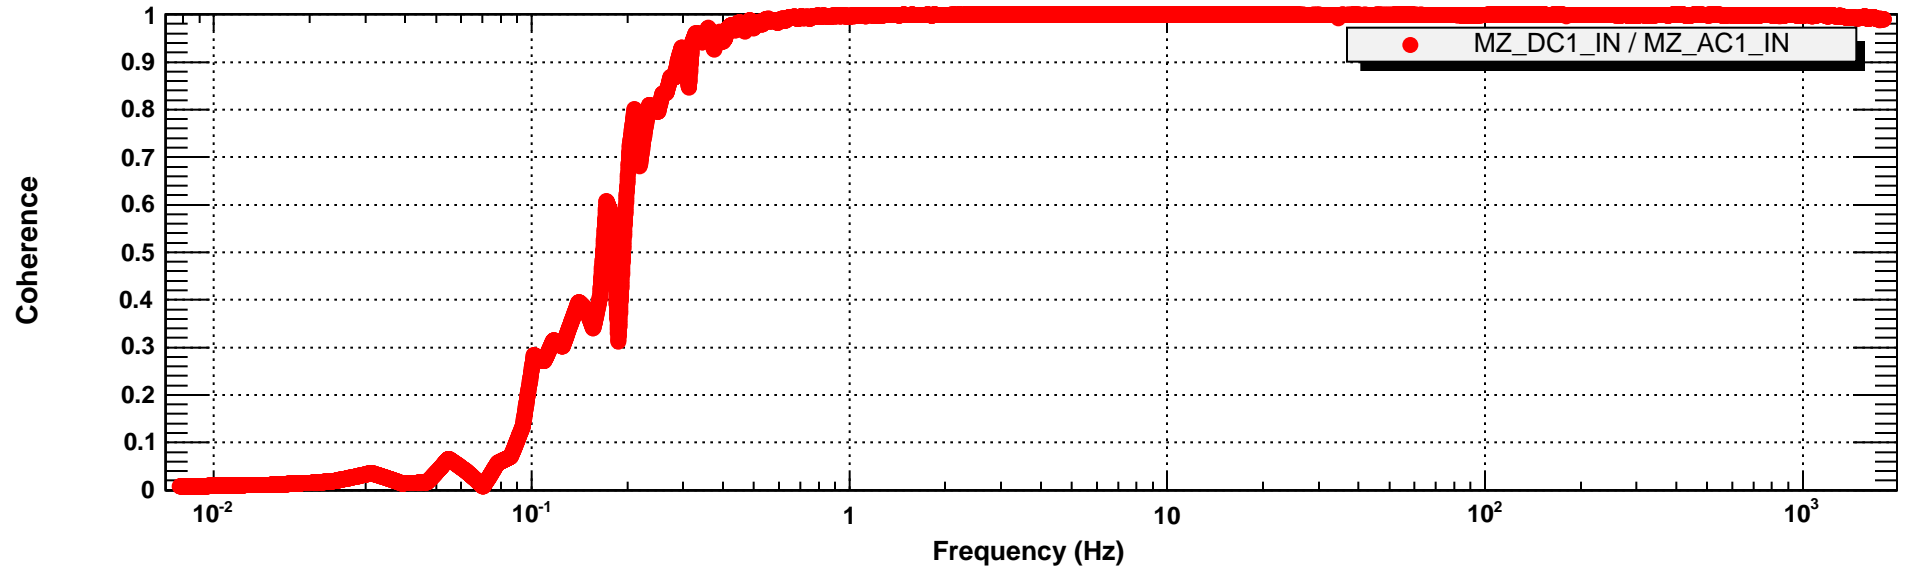

Power spectrum

T0=18/12/2009 08:00:07

Avg=40/Bin=23L

BW=0.0117166

Coherence

T0=18/12/2009 08:00:07

Avg=40/Bin=23L

BW=0.0117166