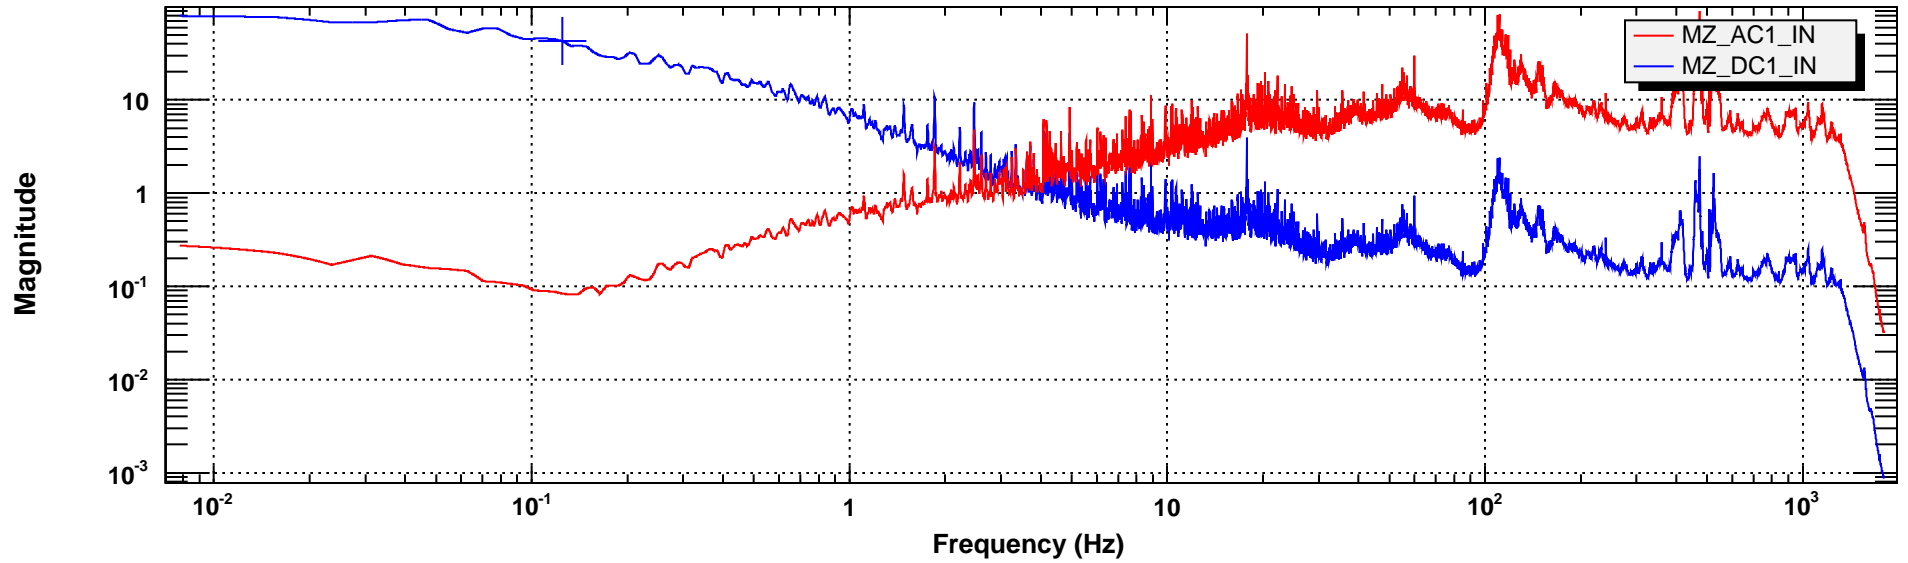

Power spectrum

T0=18/12/2009 08:00:07

Avg=40/Bin=23L

BW=0.0117166

Coherence

T0=18/12/2009 08:00:07

Avg=40/Bin=23L

BW=0.0117166