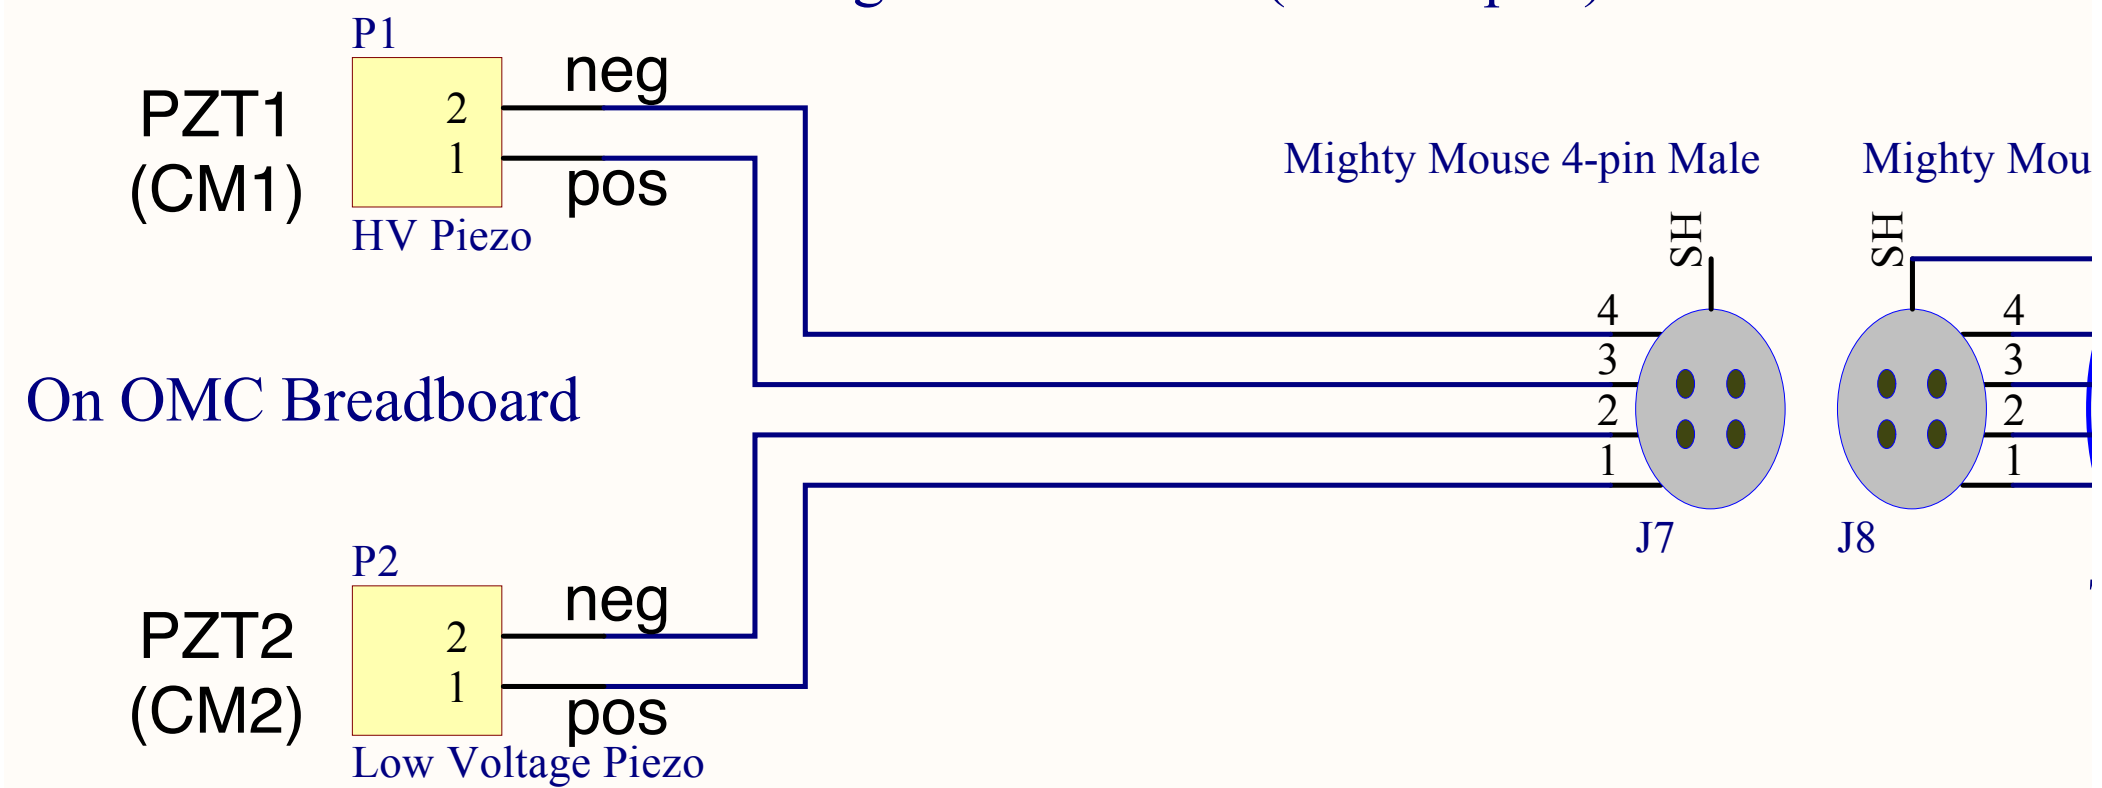

From D1300589

Total Length = 15 Inches (twisted pair)

Mighty Mouse 803 series pinout

male

female

The test cable made 1/10/2018

- 1 - red = PZT2 POS
- 2 - brown = PZT2 NEG
- 3 - yellow = PZT1 POS
- 4 - orange = PZT1 NEG