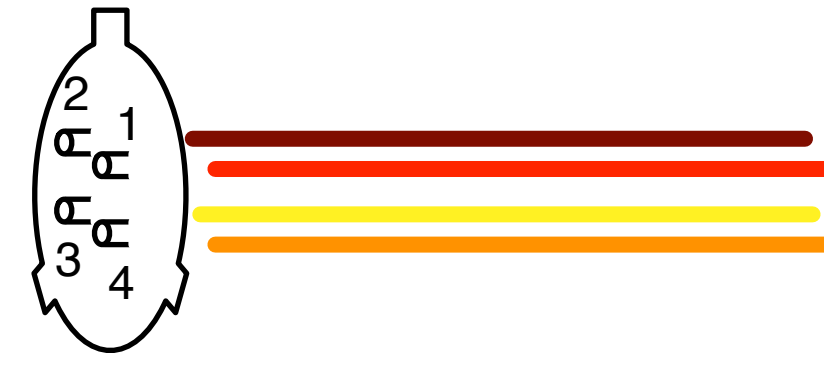

From D1300589

Total Length = 15 Inches (twisted pair)

Mighty Mouse 803 series pinout

male

female

The test cable made 1/10/2018

- 1 - red = PZT2 POS
- 2 - brown = PZT2 NEG
- 3 - yellow = PZT1 POS
- 4 - orange = PZT1 NEG