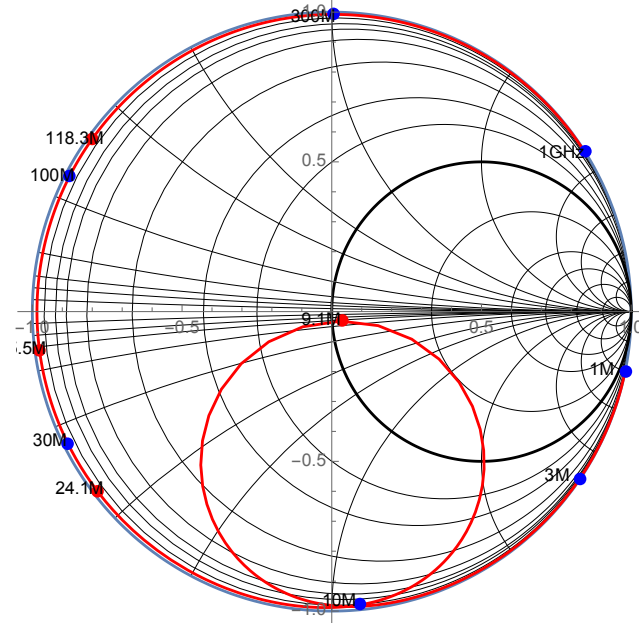

9.1MHz EOM (Jul 26, 2018) emprical model

Perfect tuning: 9.1MHz EOM