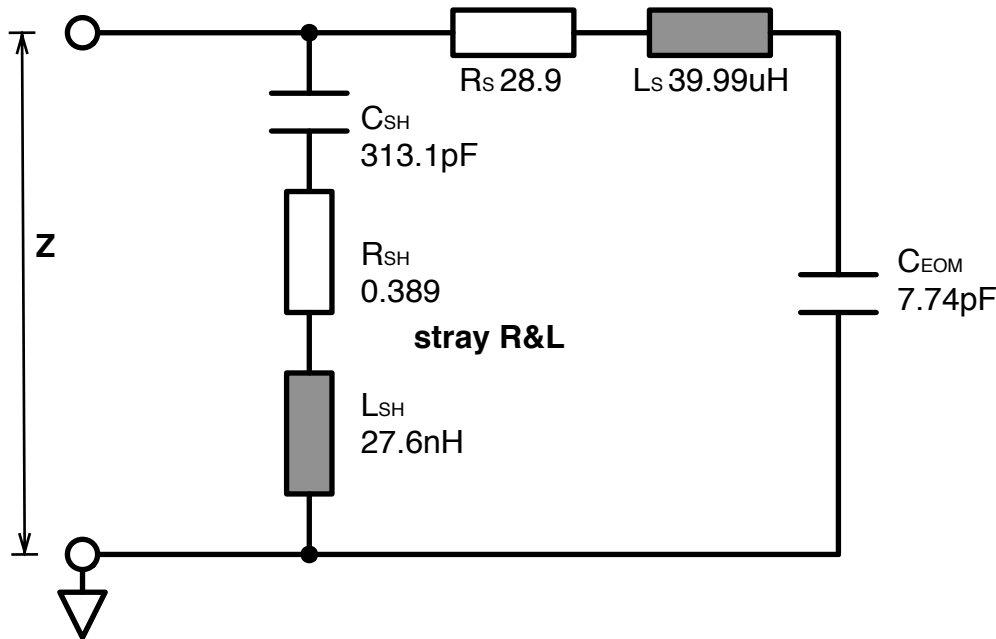

9.1MHz EOM (Jul 26, 2018) emprical model

Perfect tuning: 9.1MHz EOM