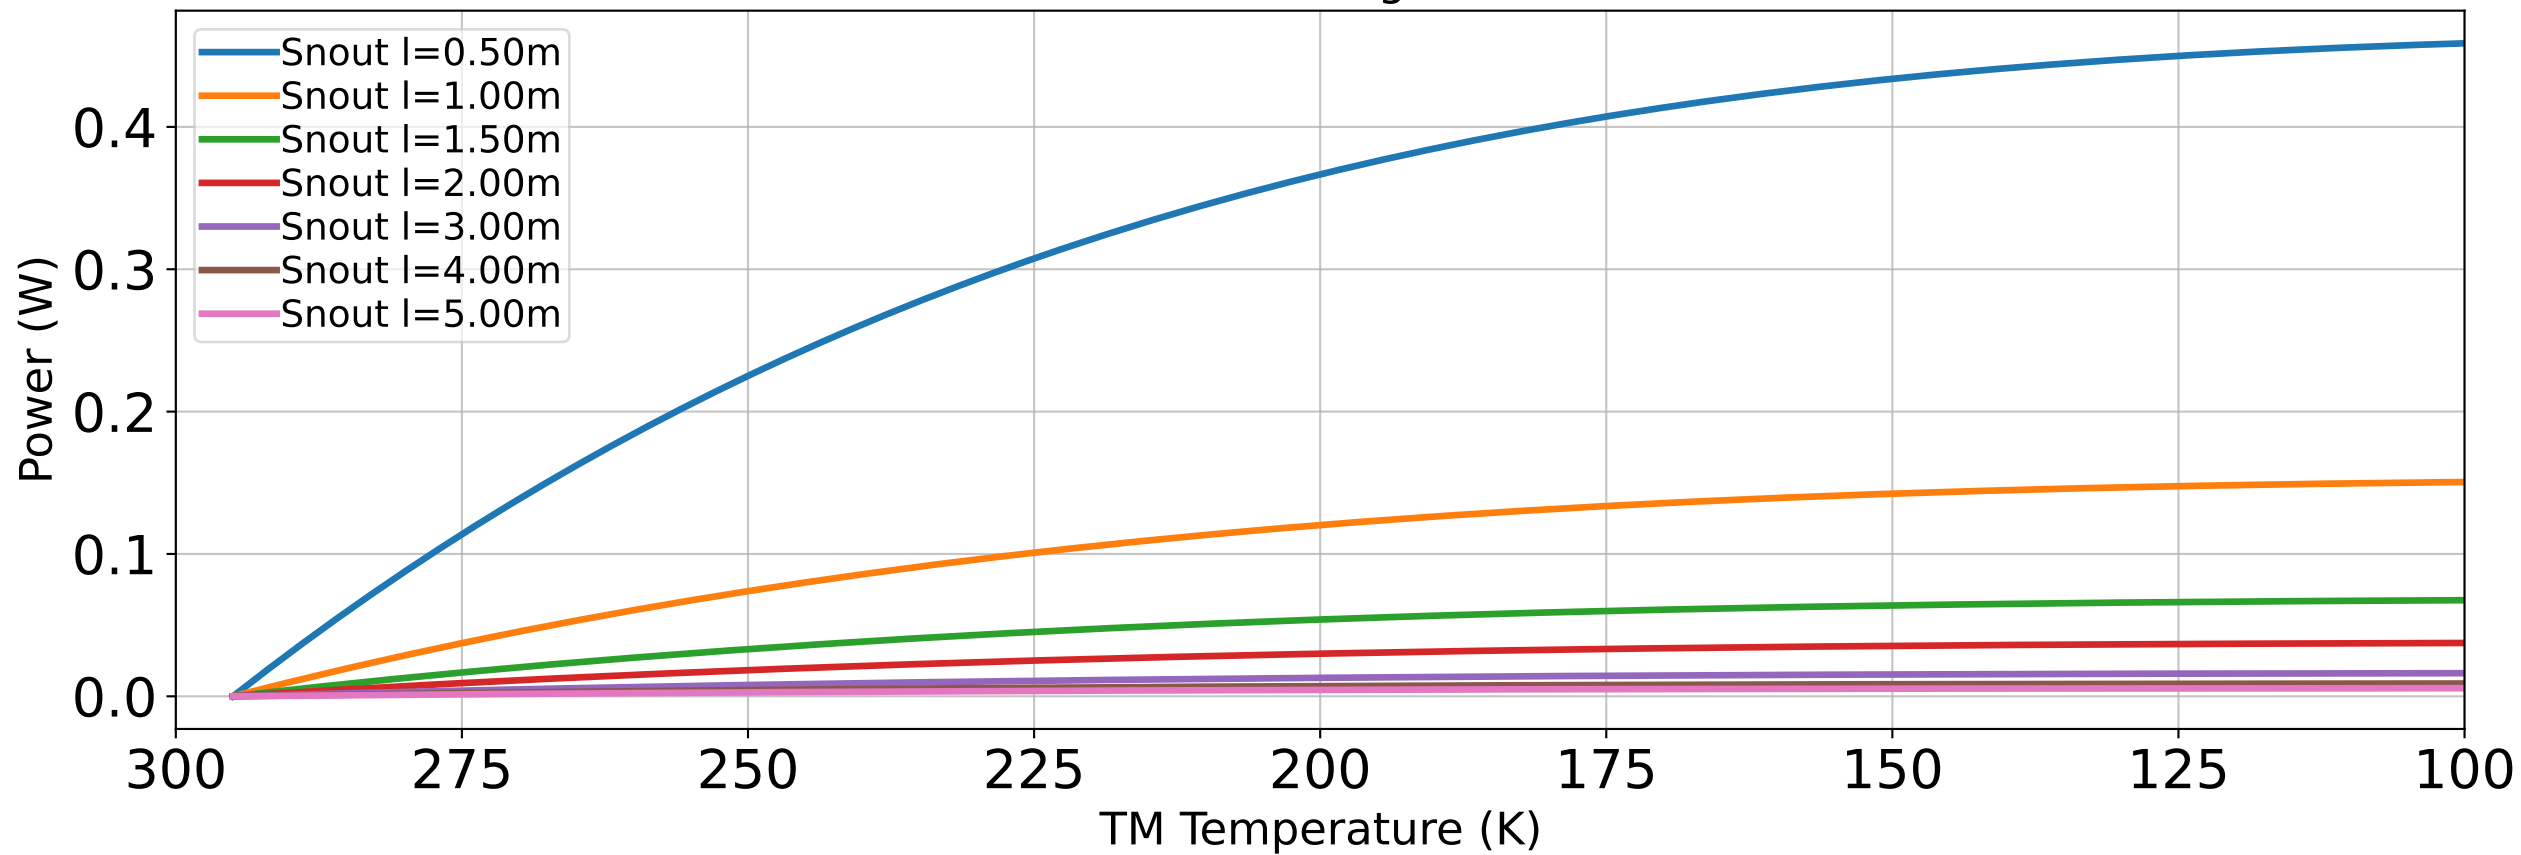

### Snout Heating Power

### Mariner ITM: Radiative Cooldown