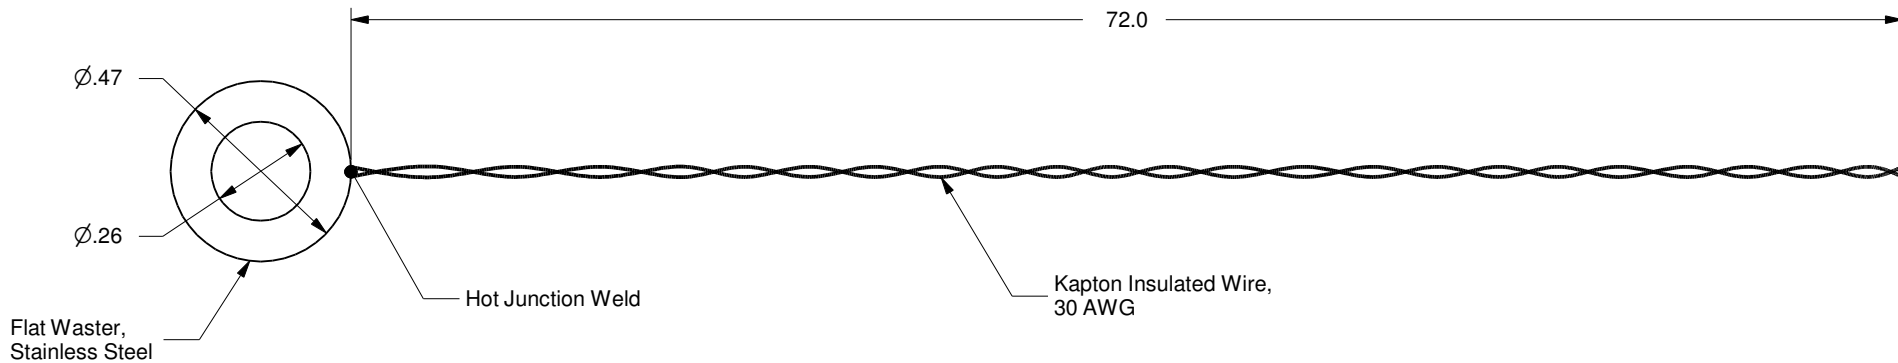

Notes

- 1. Type-K Thermocouple Wire Pair, Kapton Insulated, 30 AWG, Solid Thermocouple Wire (+Chromel, -Alumel) with hot junction and stainless steel 1/4" washer on one end. 72" long.

Rev	Description	Date
A	Initial Release	