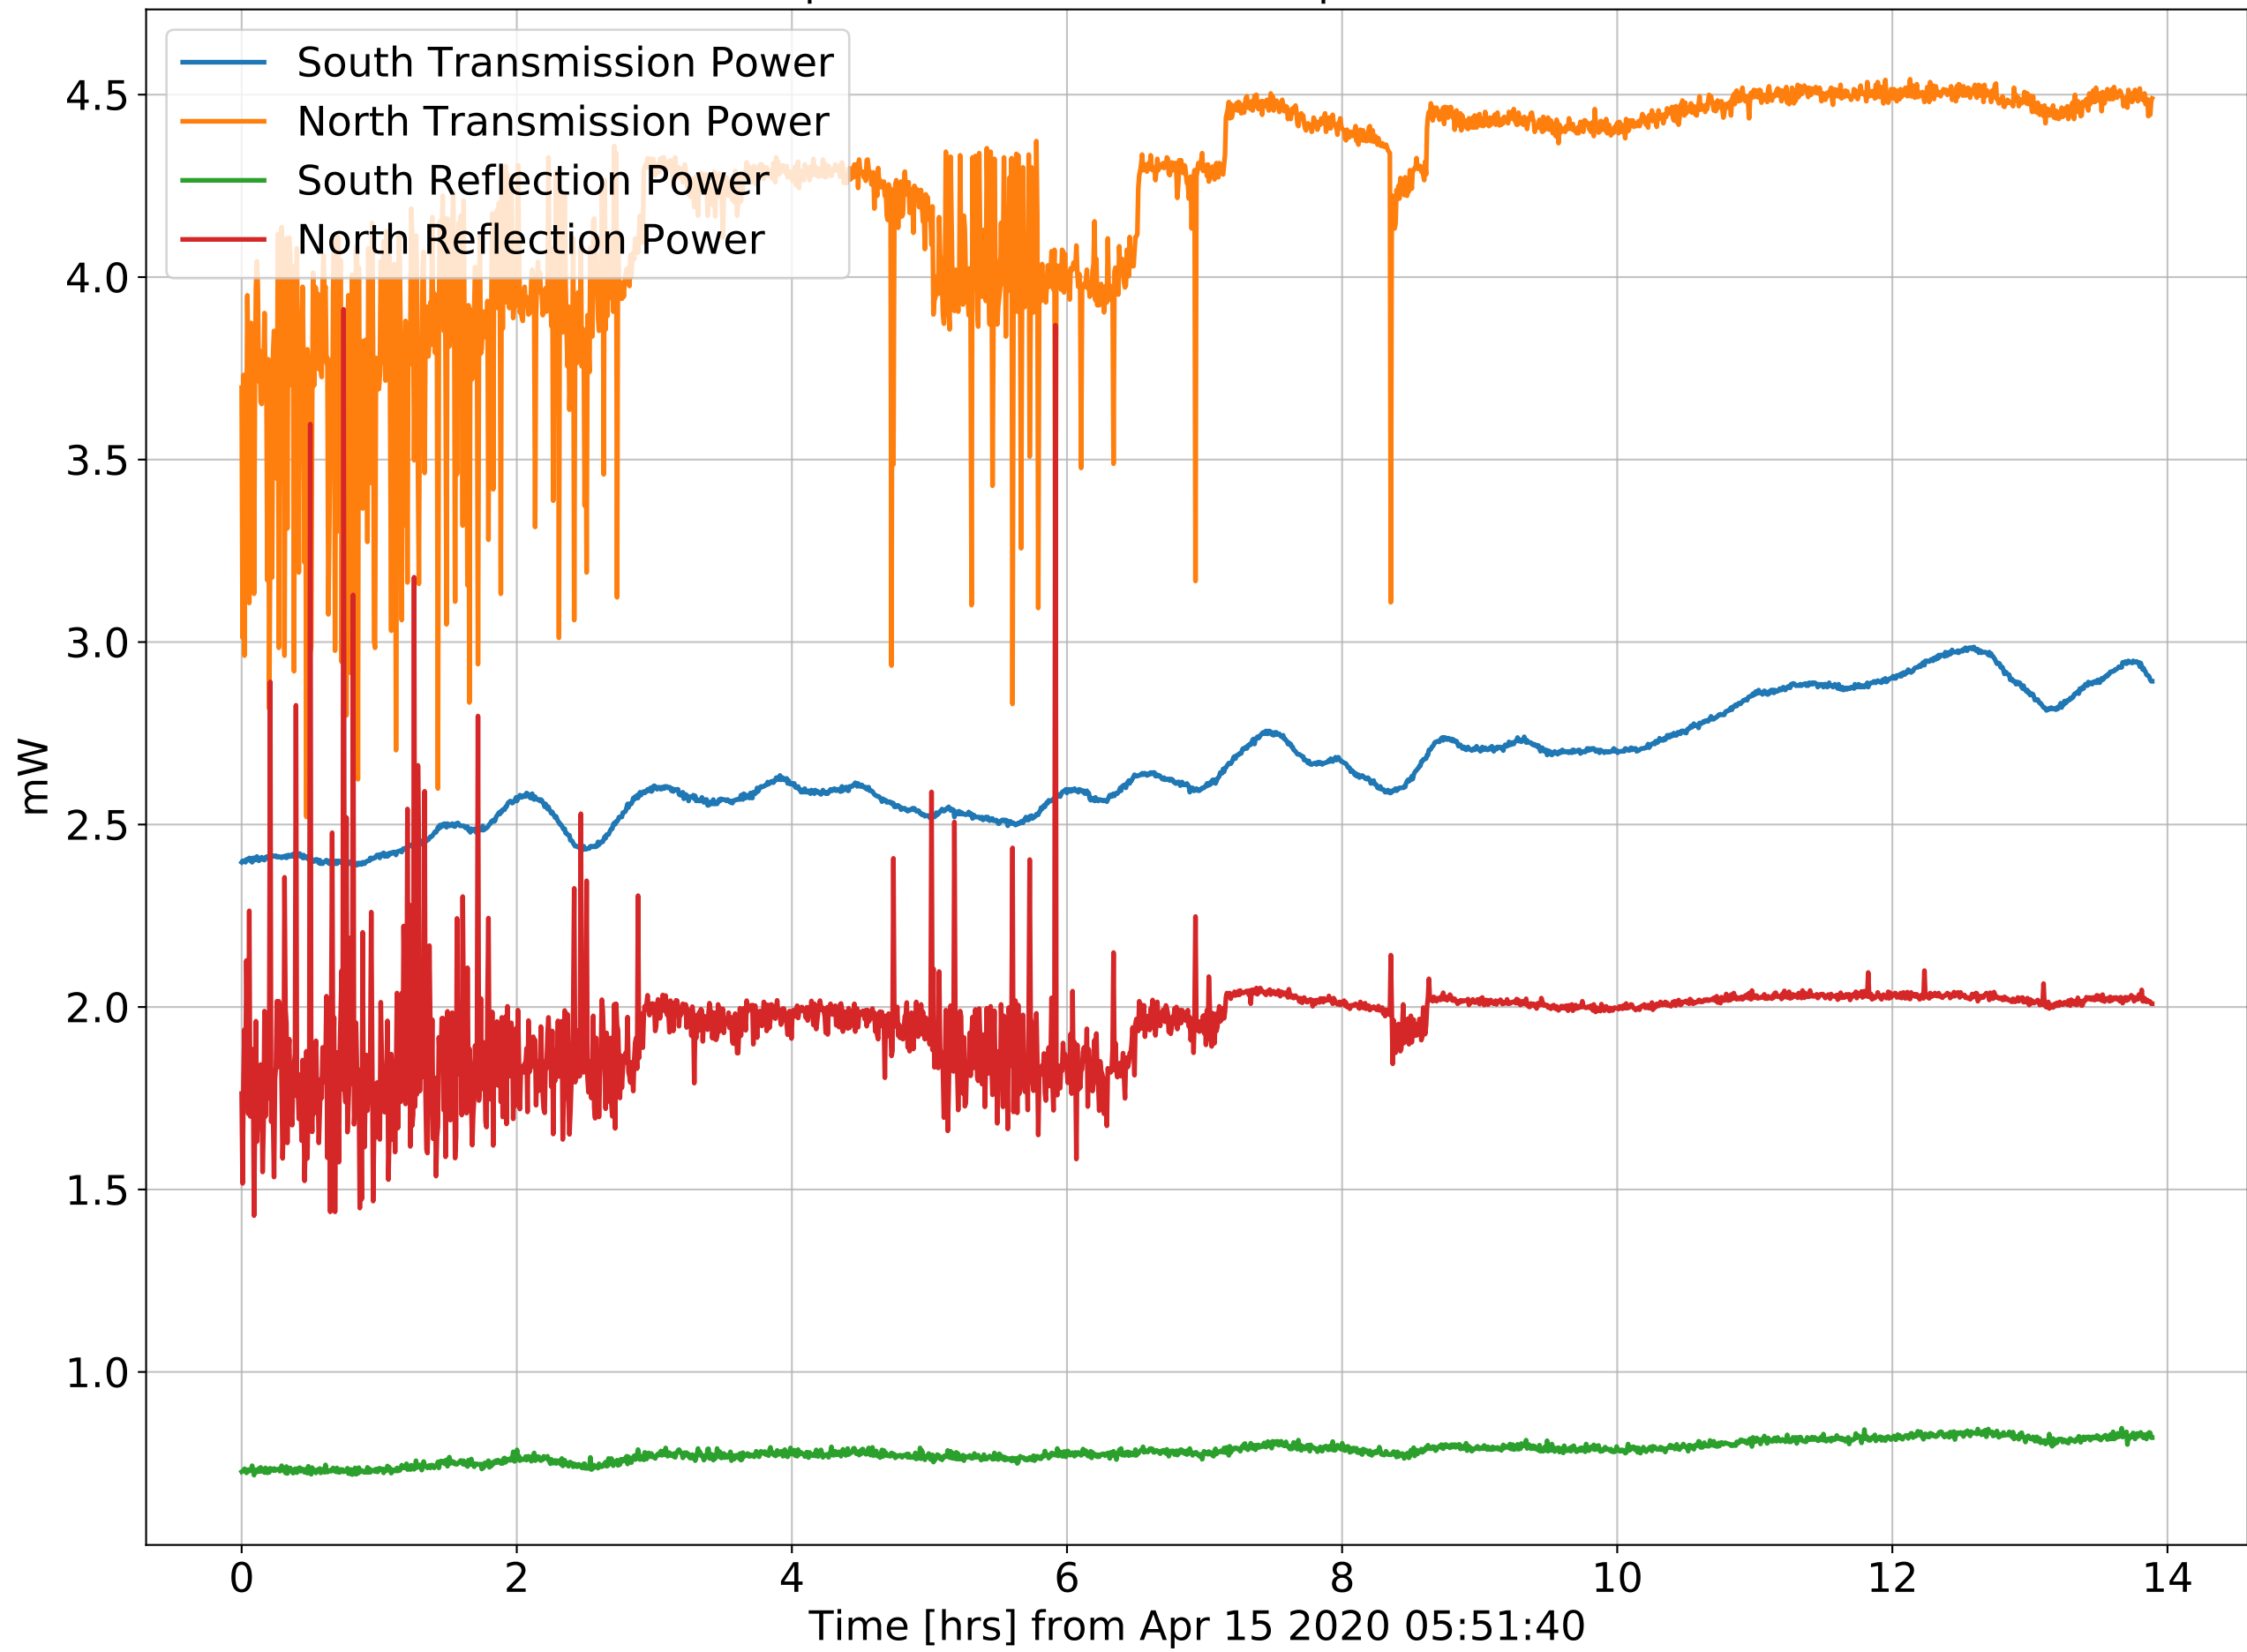

From Apr 15 2020 05:51:40 to Apr 15 2020 19:44:59

From Apr 15 2020 05:51:40 to Apr 15 2020 19:44:59

From Apr 15 2020 05:51:40 to Apr 15 2020 19:44:59

From Apr 15 2020 05:51:40 to Apr 15 2020 19:44:59

From Apr 15 2020 05:51:40 to Apr 15 2020 19:44:59

From Apr 15 2020 05:51:40 to Apr 15 2020 19:44:59