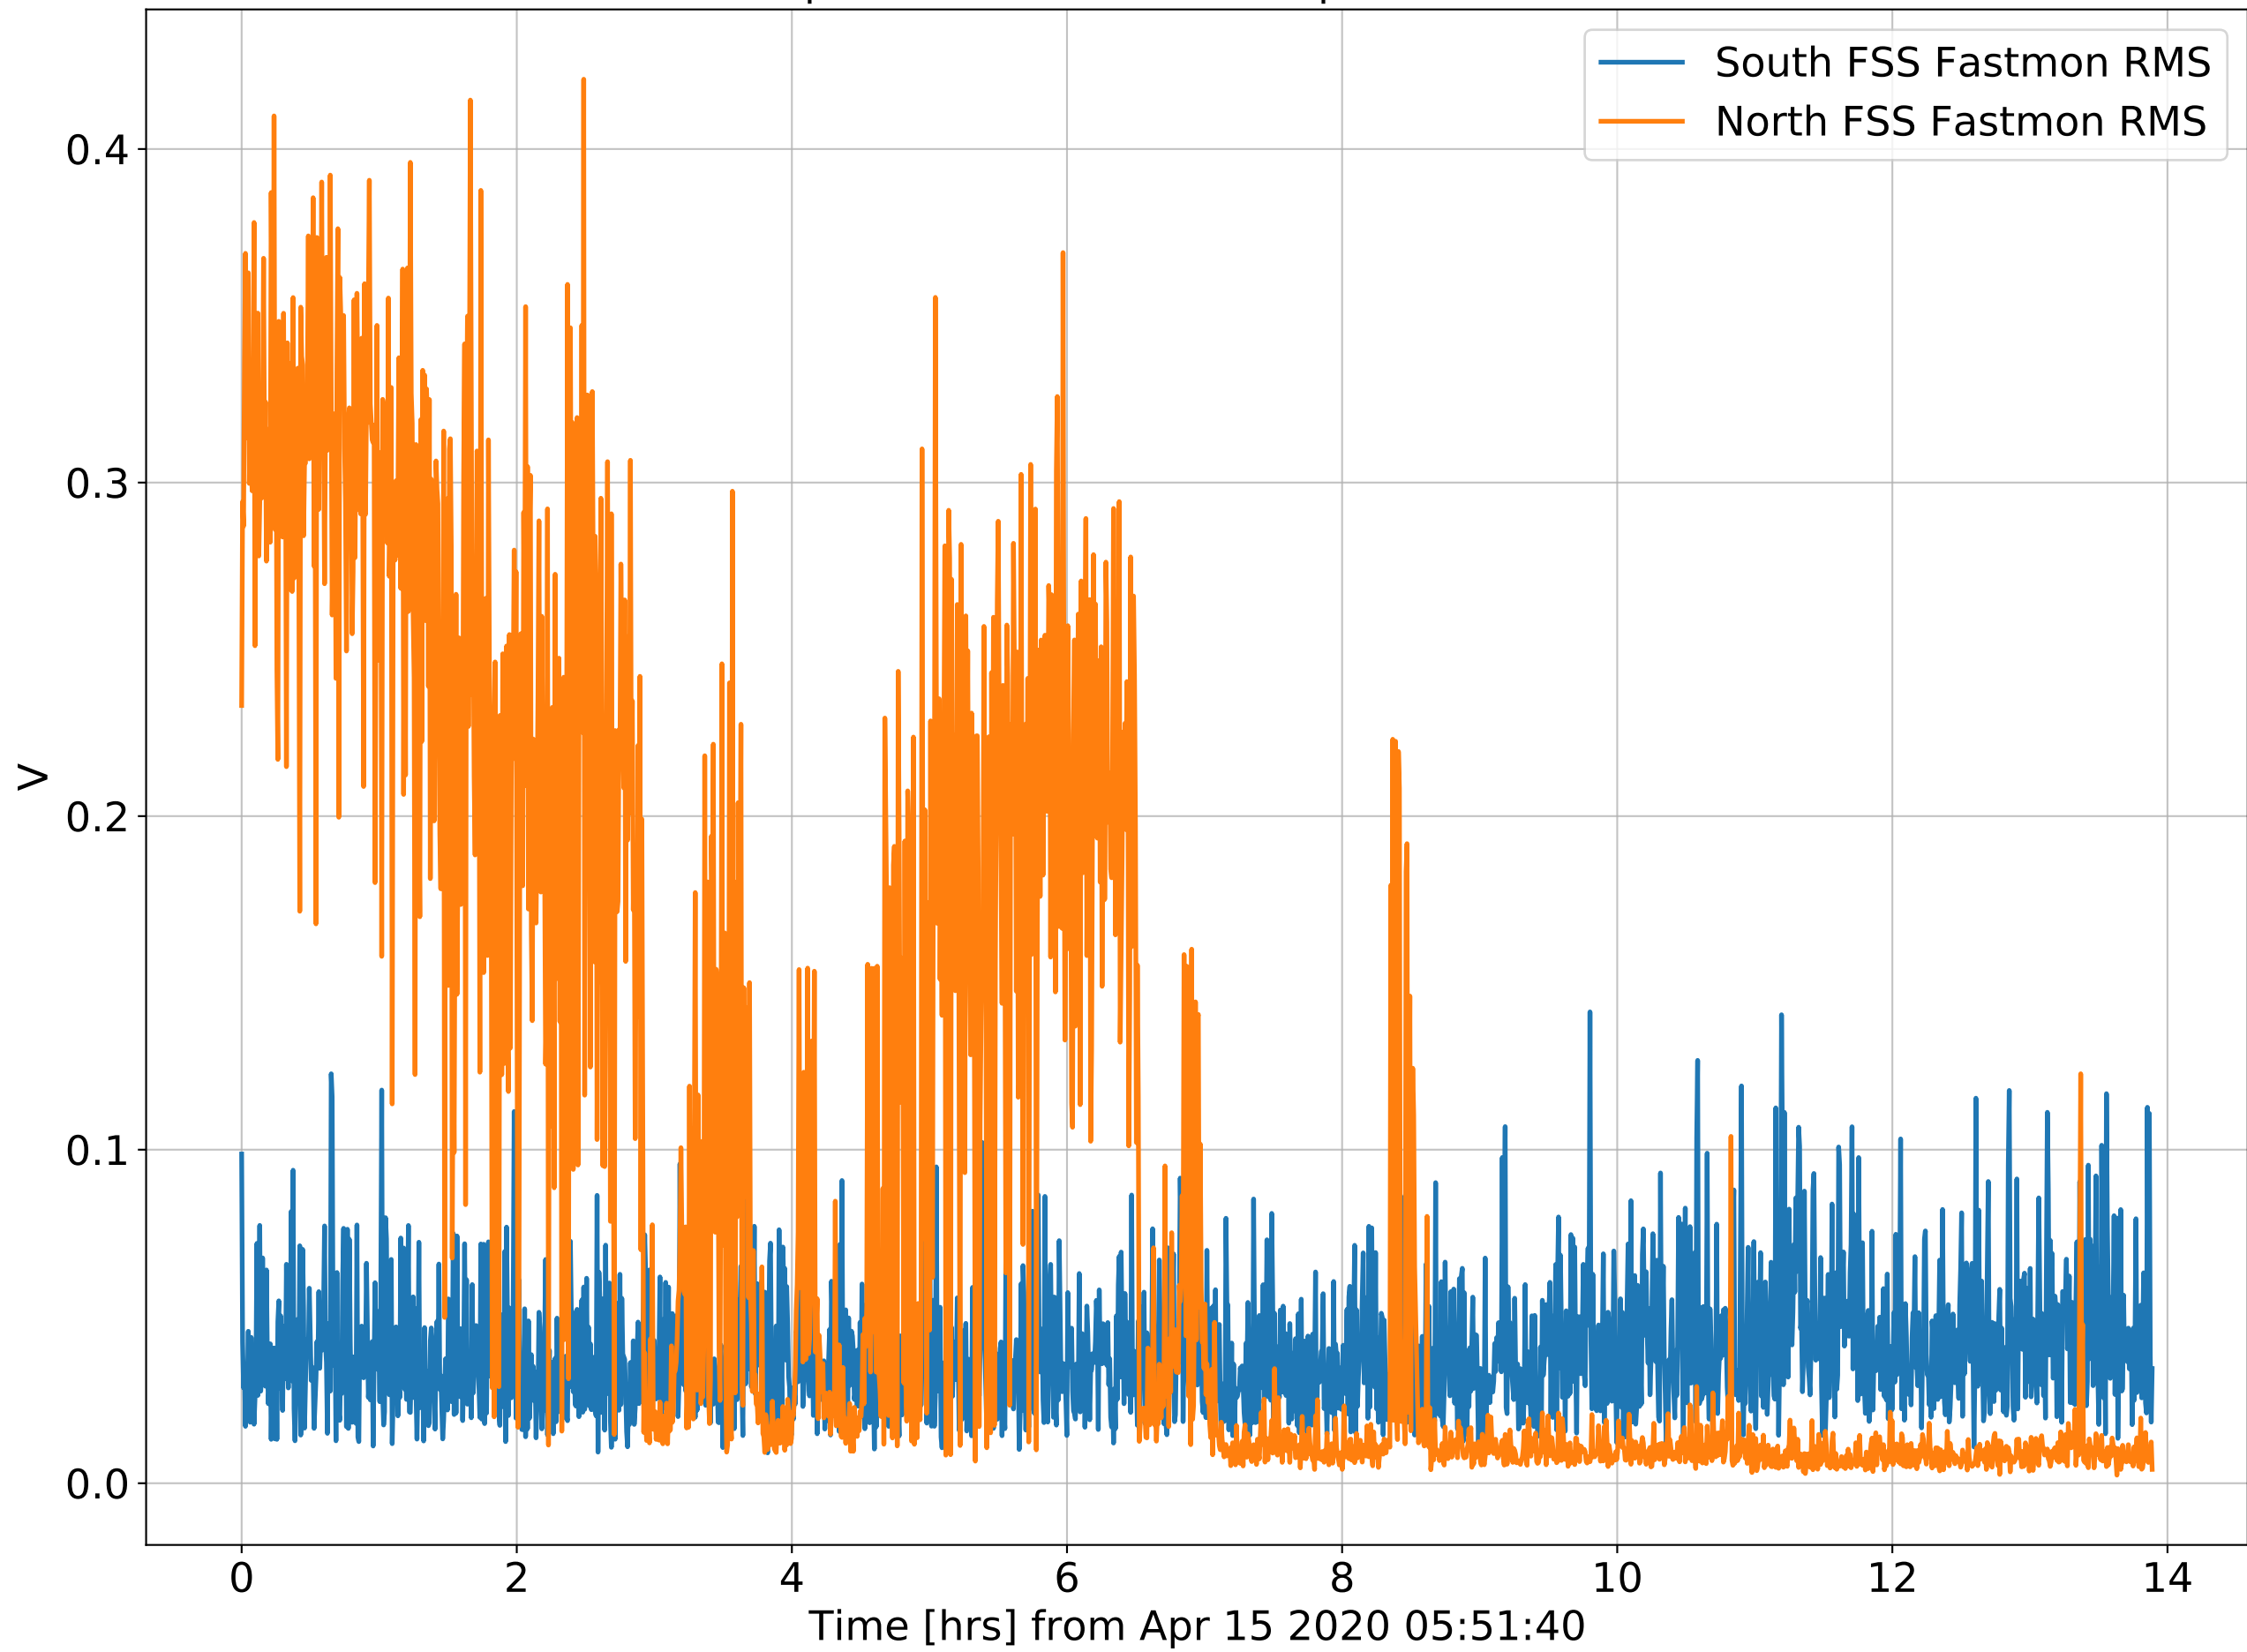

From Apr 15 2020 05:51:40 to Apr 15 2020 19:44:59

From Apr 15 2020 05:51:40 to Apr 15 2020 19:44:59

From Apr 15 2020 05:51:40 to Apr 15 2020 19:44:59

From Apr 15 2020 05:51:40 to Apr 15 2020 19:44:59

From Apr 15 2020 05:51:40 to Apr 15 2020 19:44:59

From Apr 15 2020 05:51:40 to Apr 15 2020 19:44:59