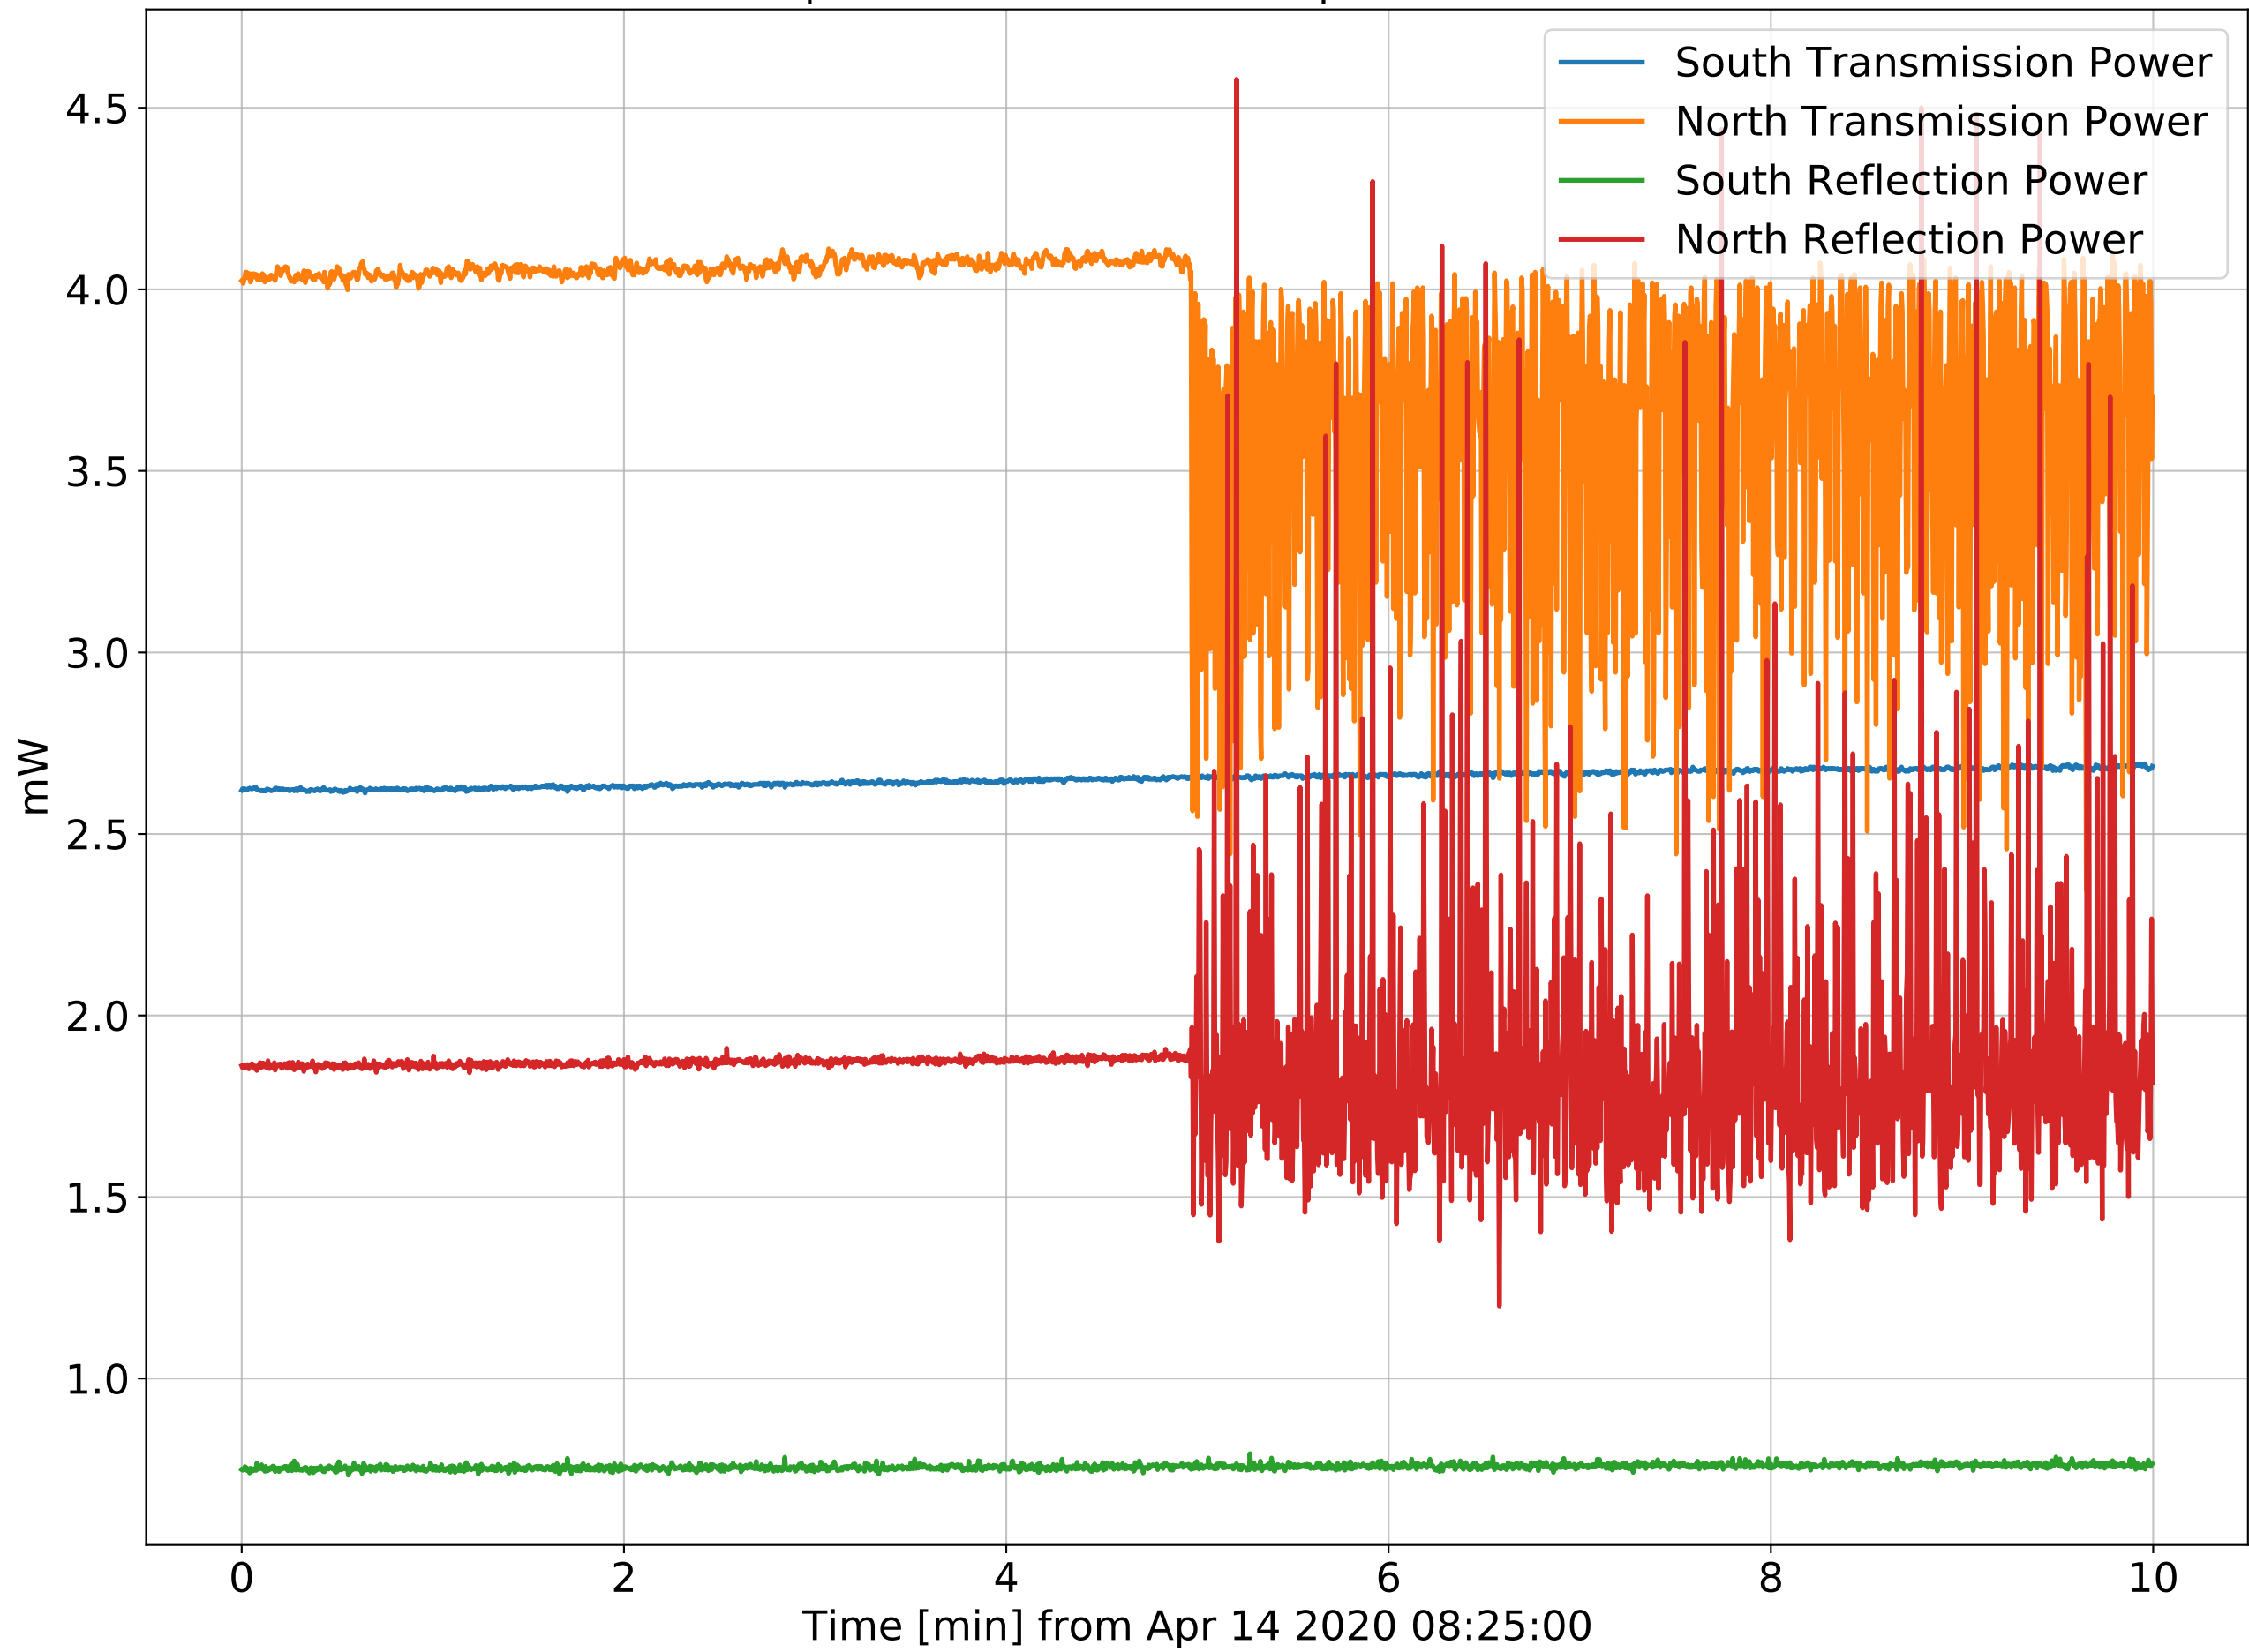

From Apr 14 2020 08:25:00 to Apr 14 2020 08:34:59

From Apr 14 2020 08:25:00 to Apr 14 2020 08:34:59

From Apr 14 2020 08:25:00 to Apr 14 2020 08:34:59

From Apr 14 2020 08:25:00 to Apr 14 2020 08:34:59

From Apr 14 2020 08:25:00 to Apr 14 2020 08:34:59

From Apr 14 2020 08:25:00 to Apr 14 2020 08:34:59