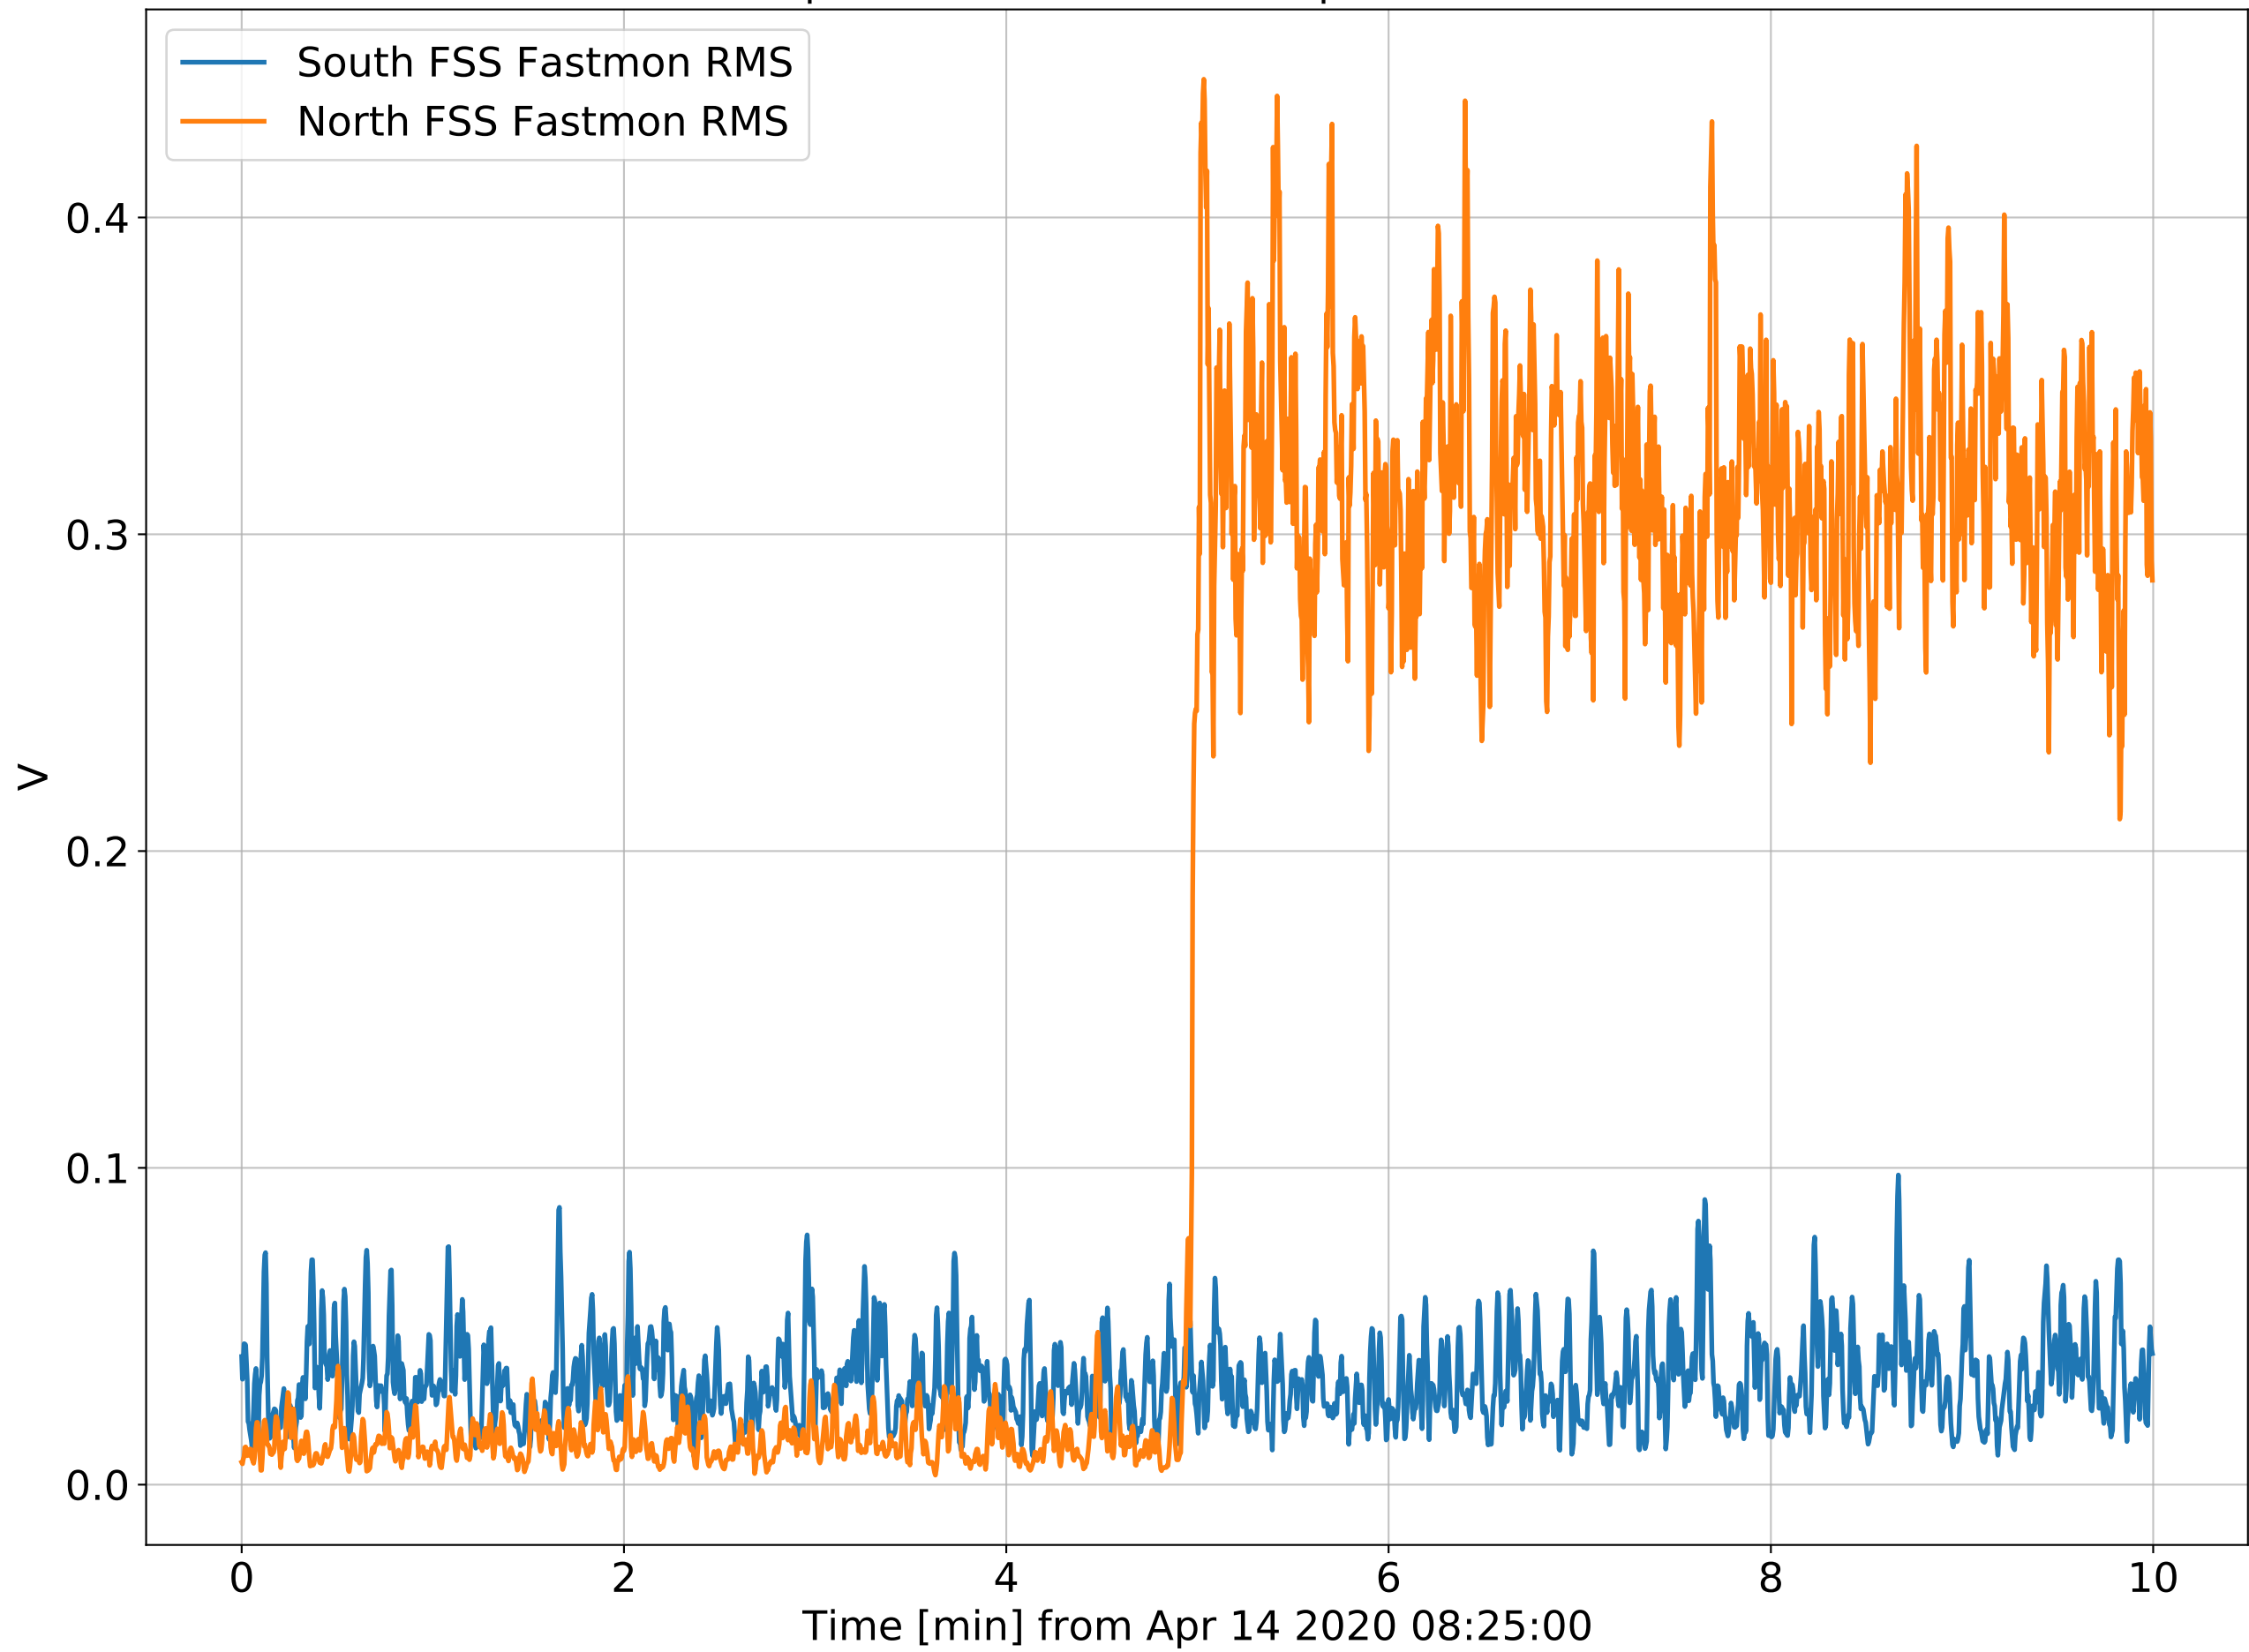

From Apr 14 2020 08:25:00 to Apr 14 2020 08:34:59

From Apr 14 2020 08:25:00 to Apr 14 2020 08:34:59

From Apr 14 2020 08:25:00 to Apr 14 2020 08:34:59

From Apr 14 2020 08:25:00 to Apr 14 2020 08:34:59

From Apr 14 2020 08:25:00 to Apr 14 2020 08:34:59

From Apr 14 2020 08:25:00 to Apr 14 2020 08:34:59