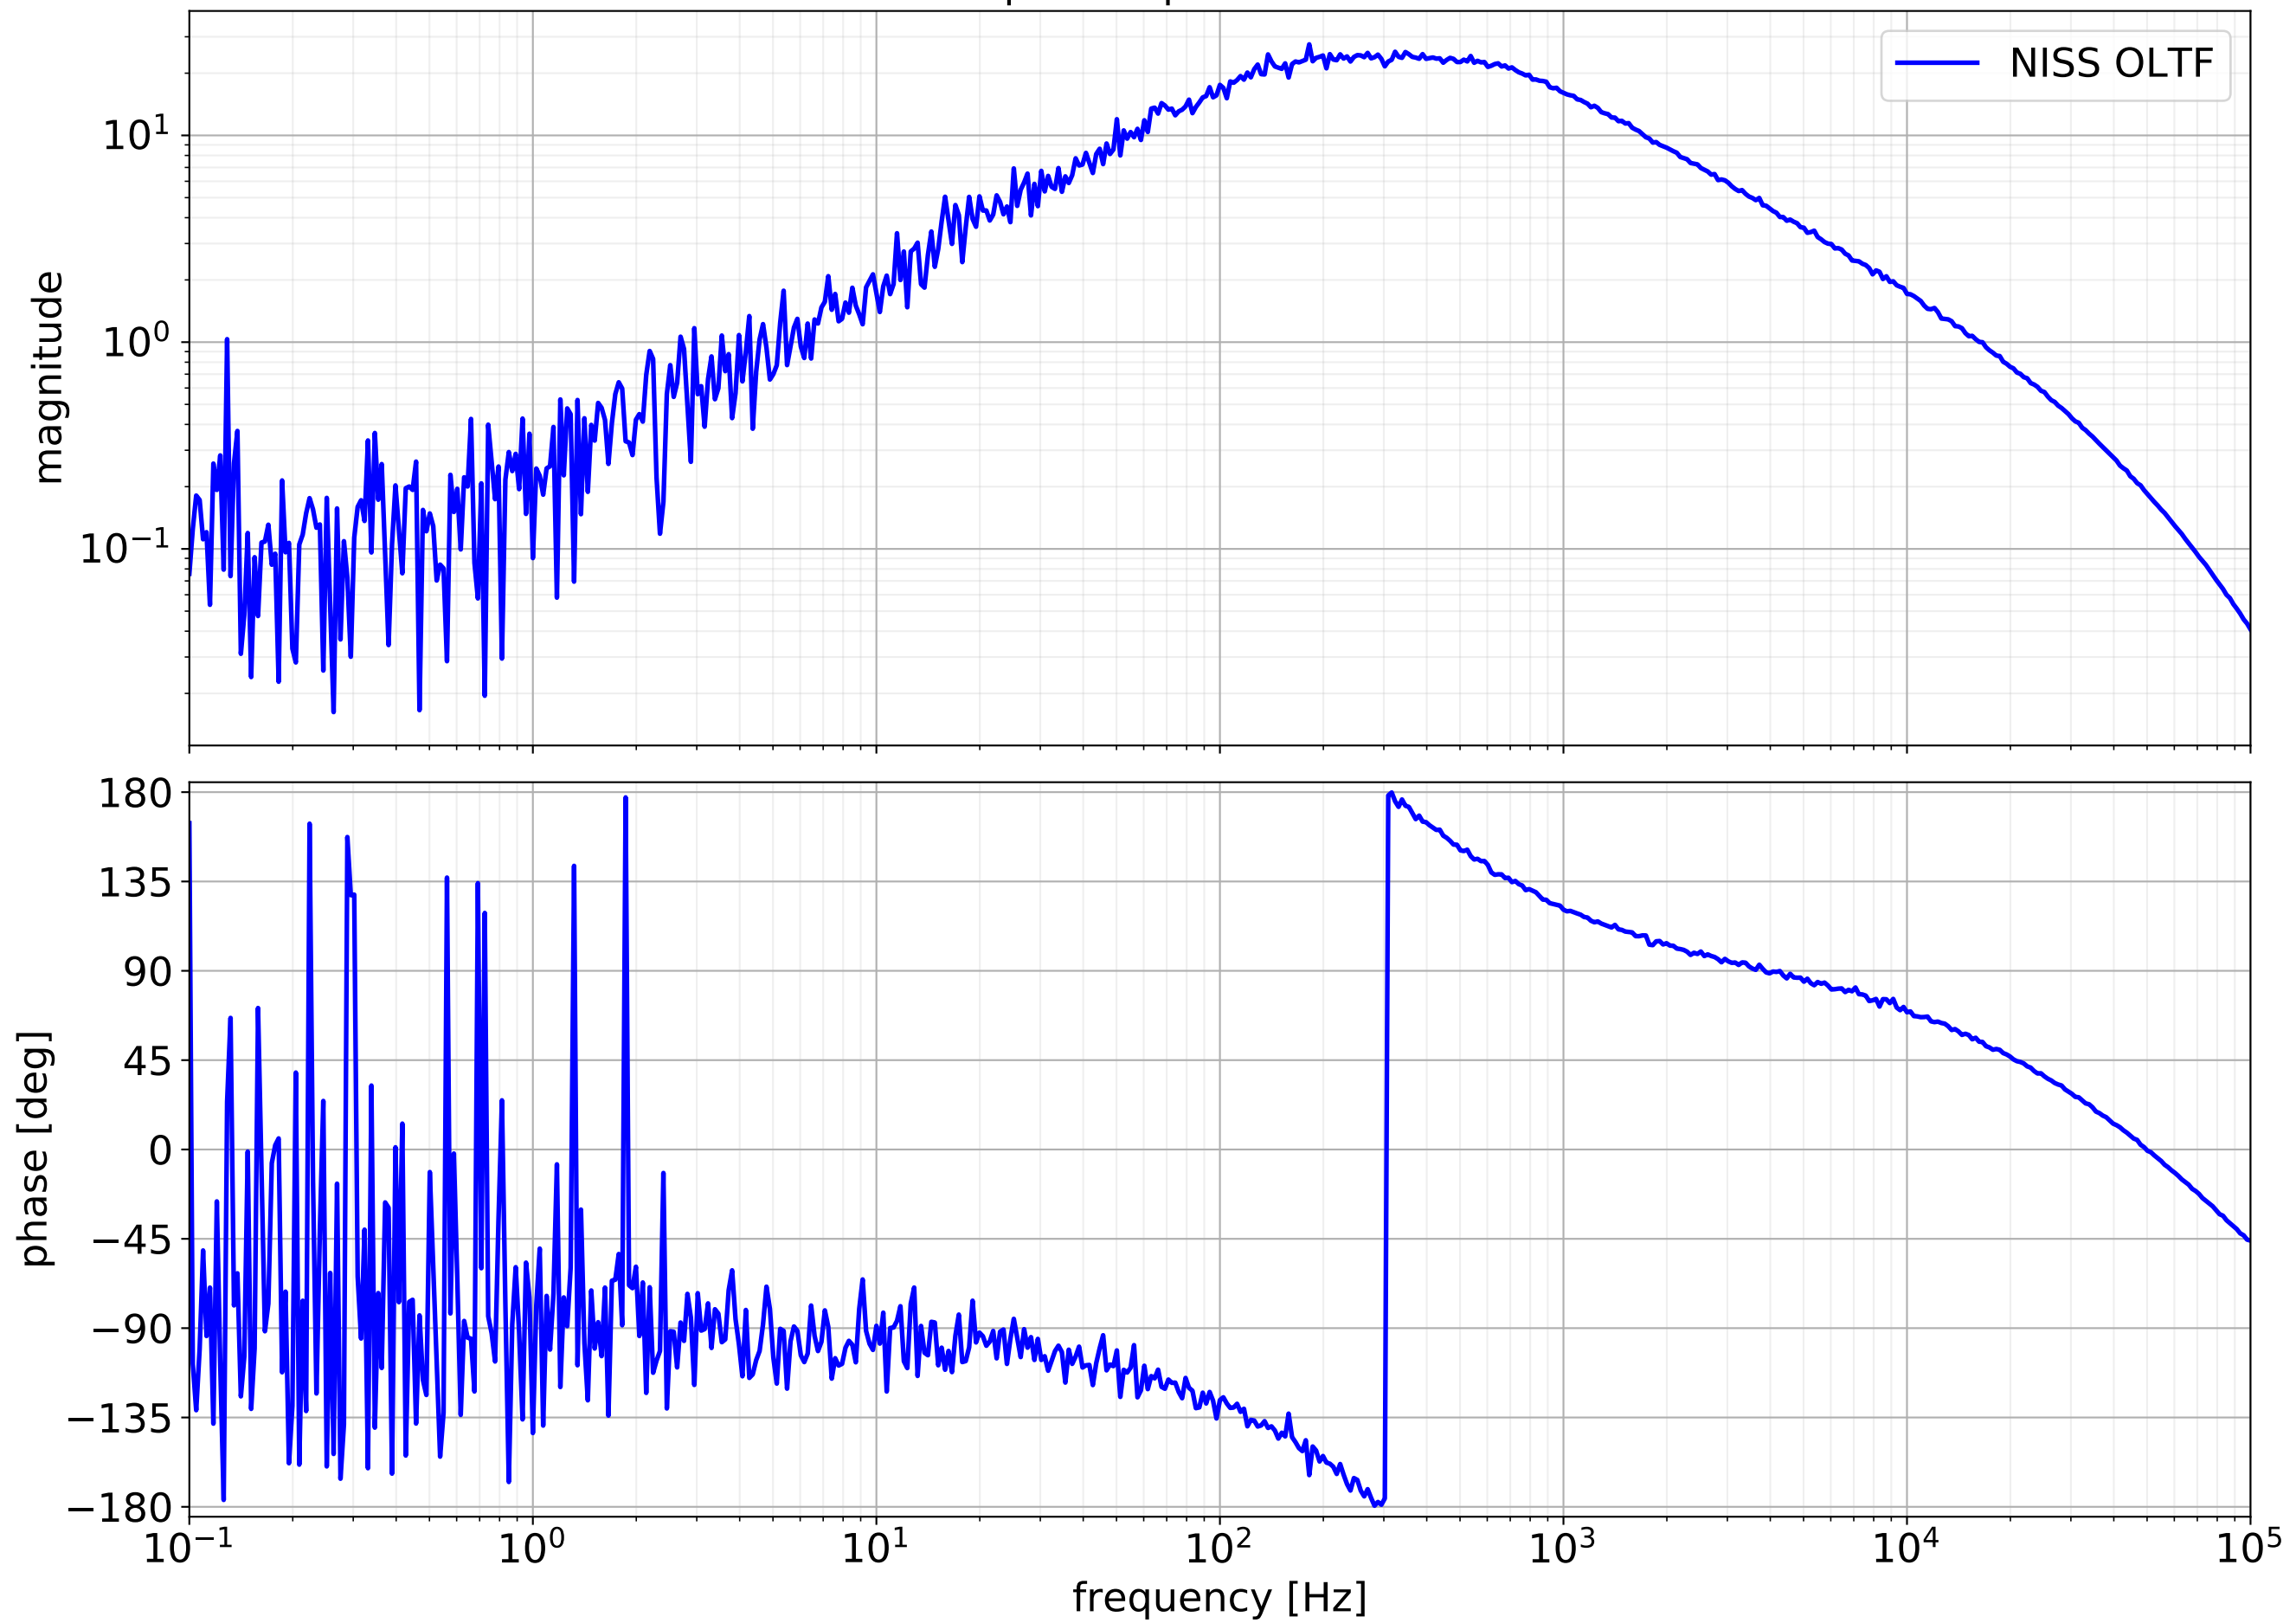

Measured Open Loop Transfer Function of ISS

Measured Actuator-Plant-Sensor transfer function