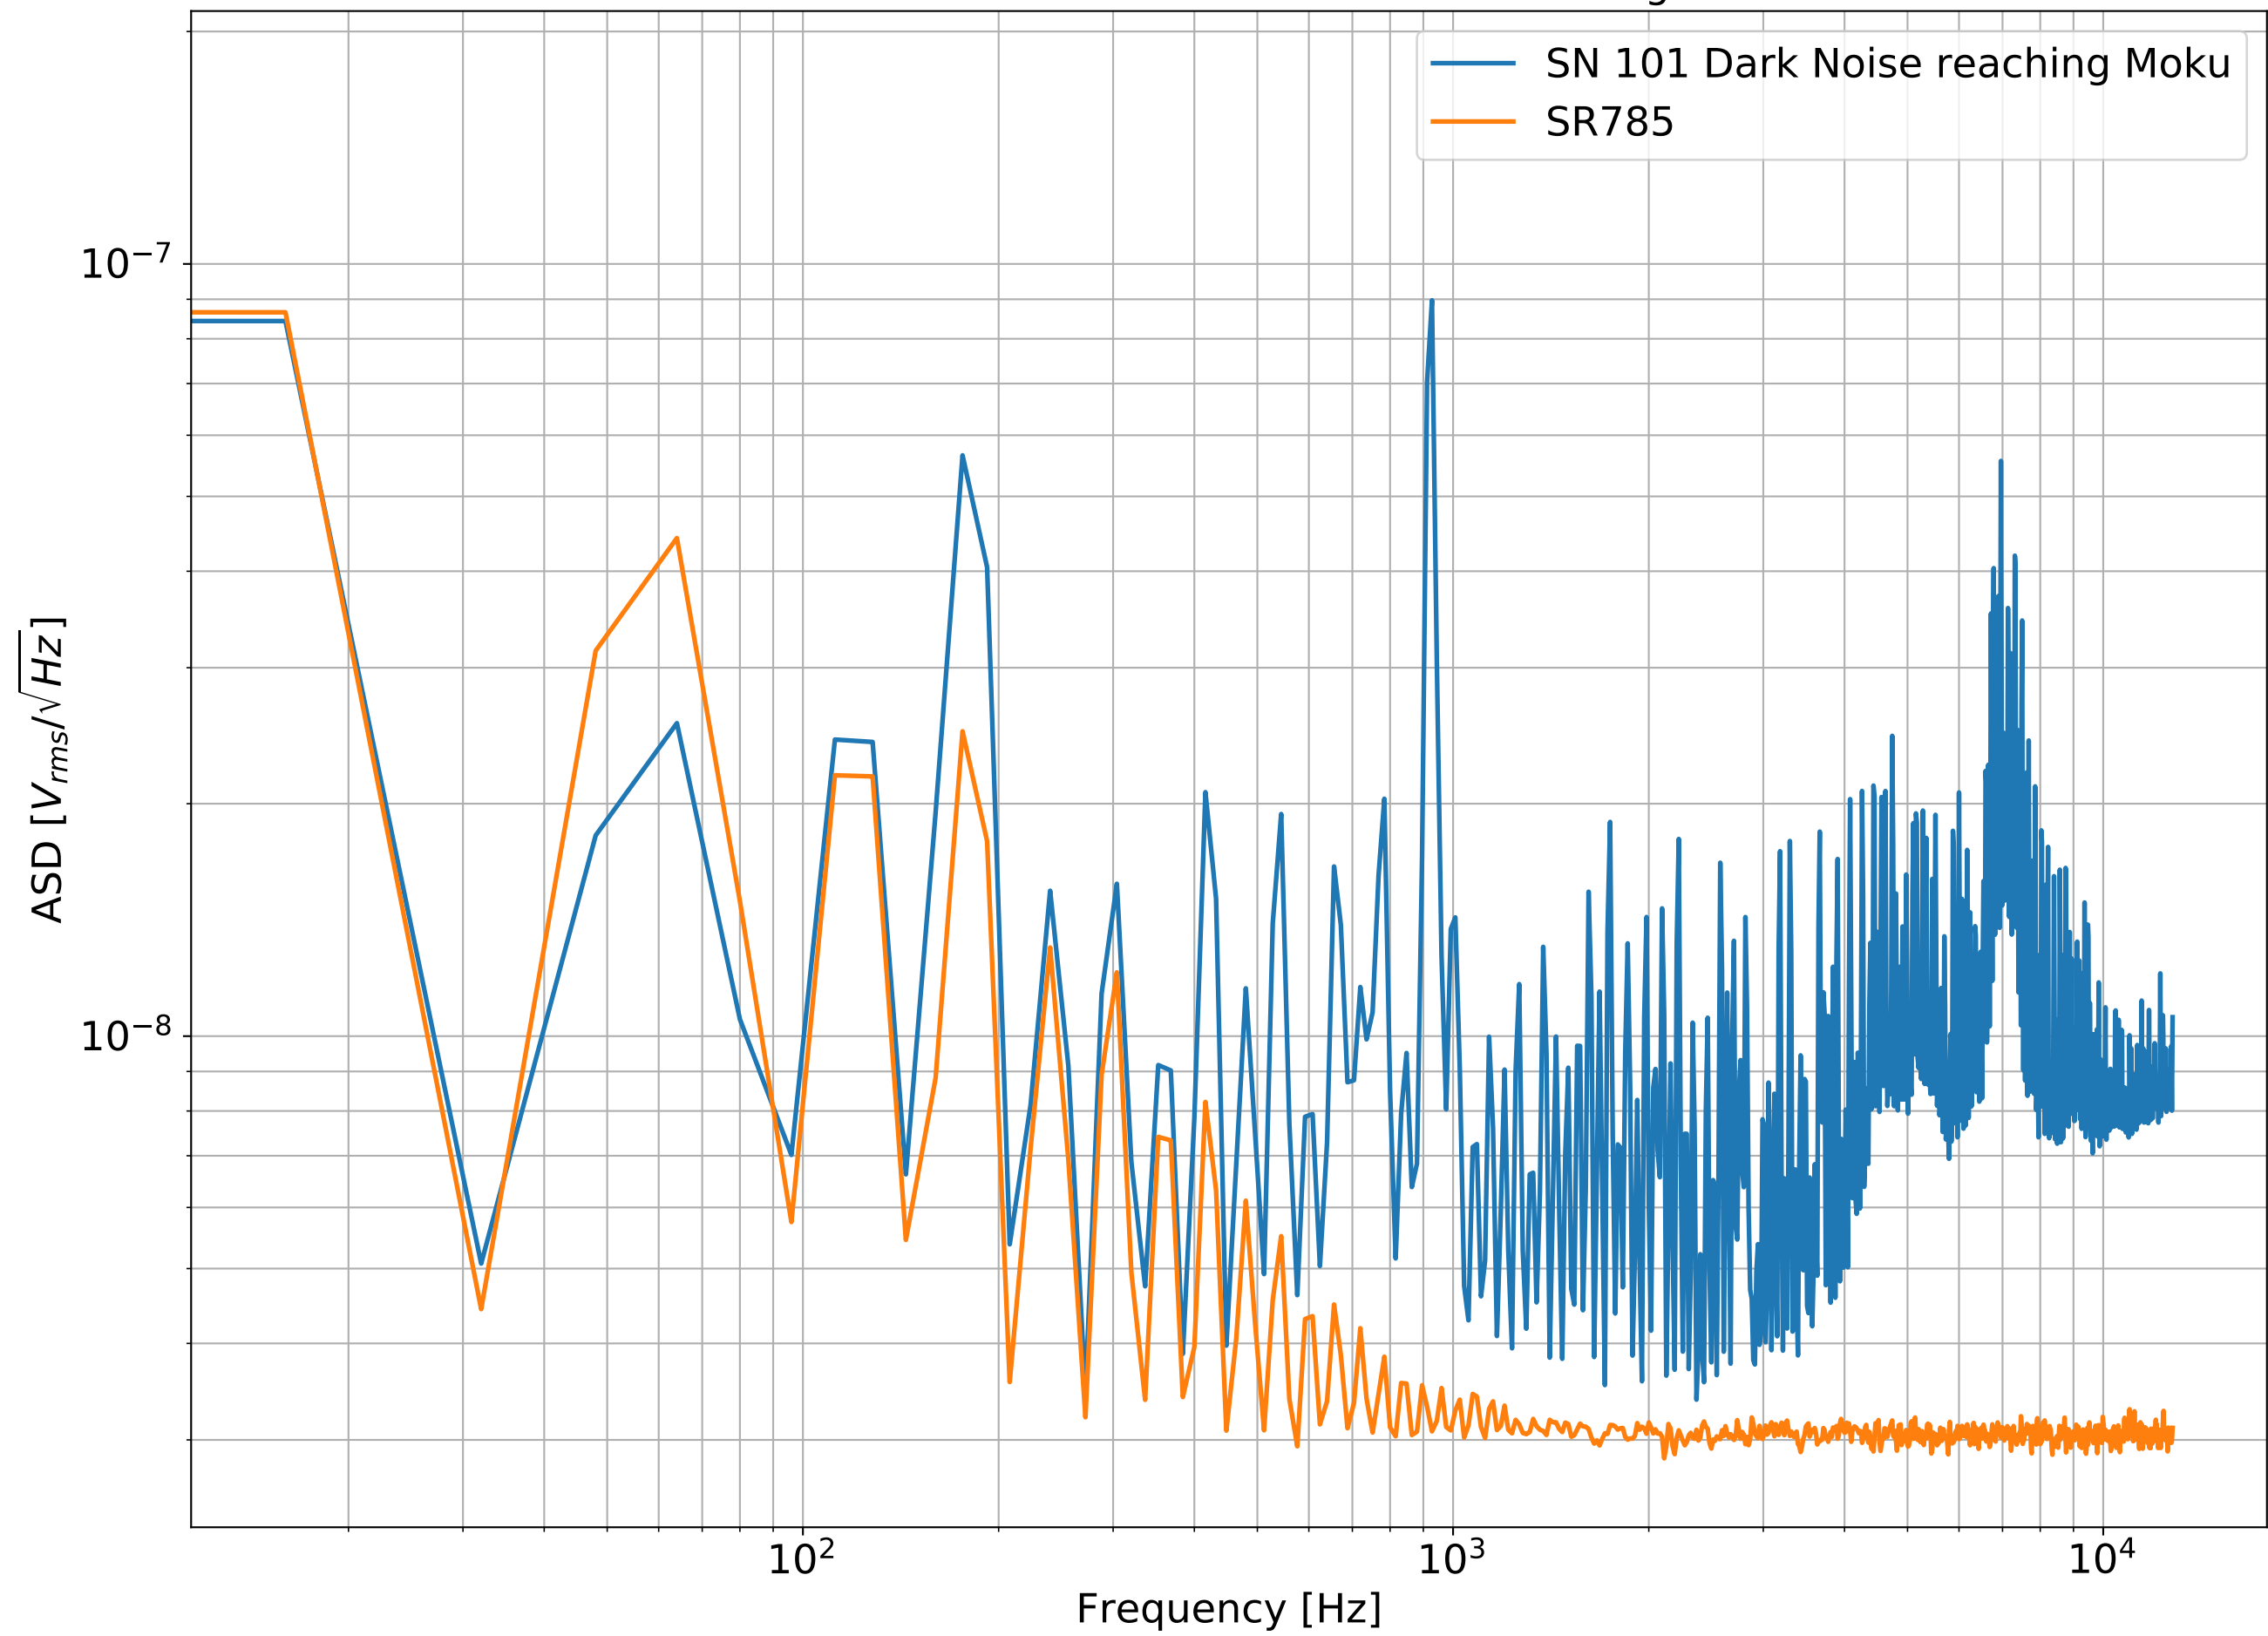

Dark Noise of Beatnote Detector SN 101 reaching Moku

Dark Noise of Beatnote Detector SN 101 reaching Moku
in terms of beatnote frequency noise