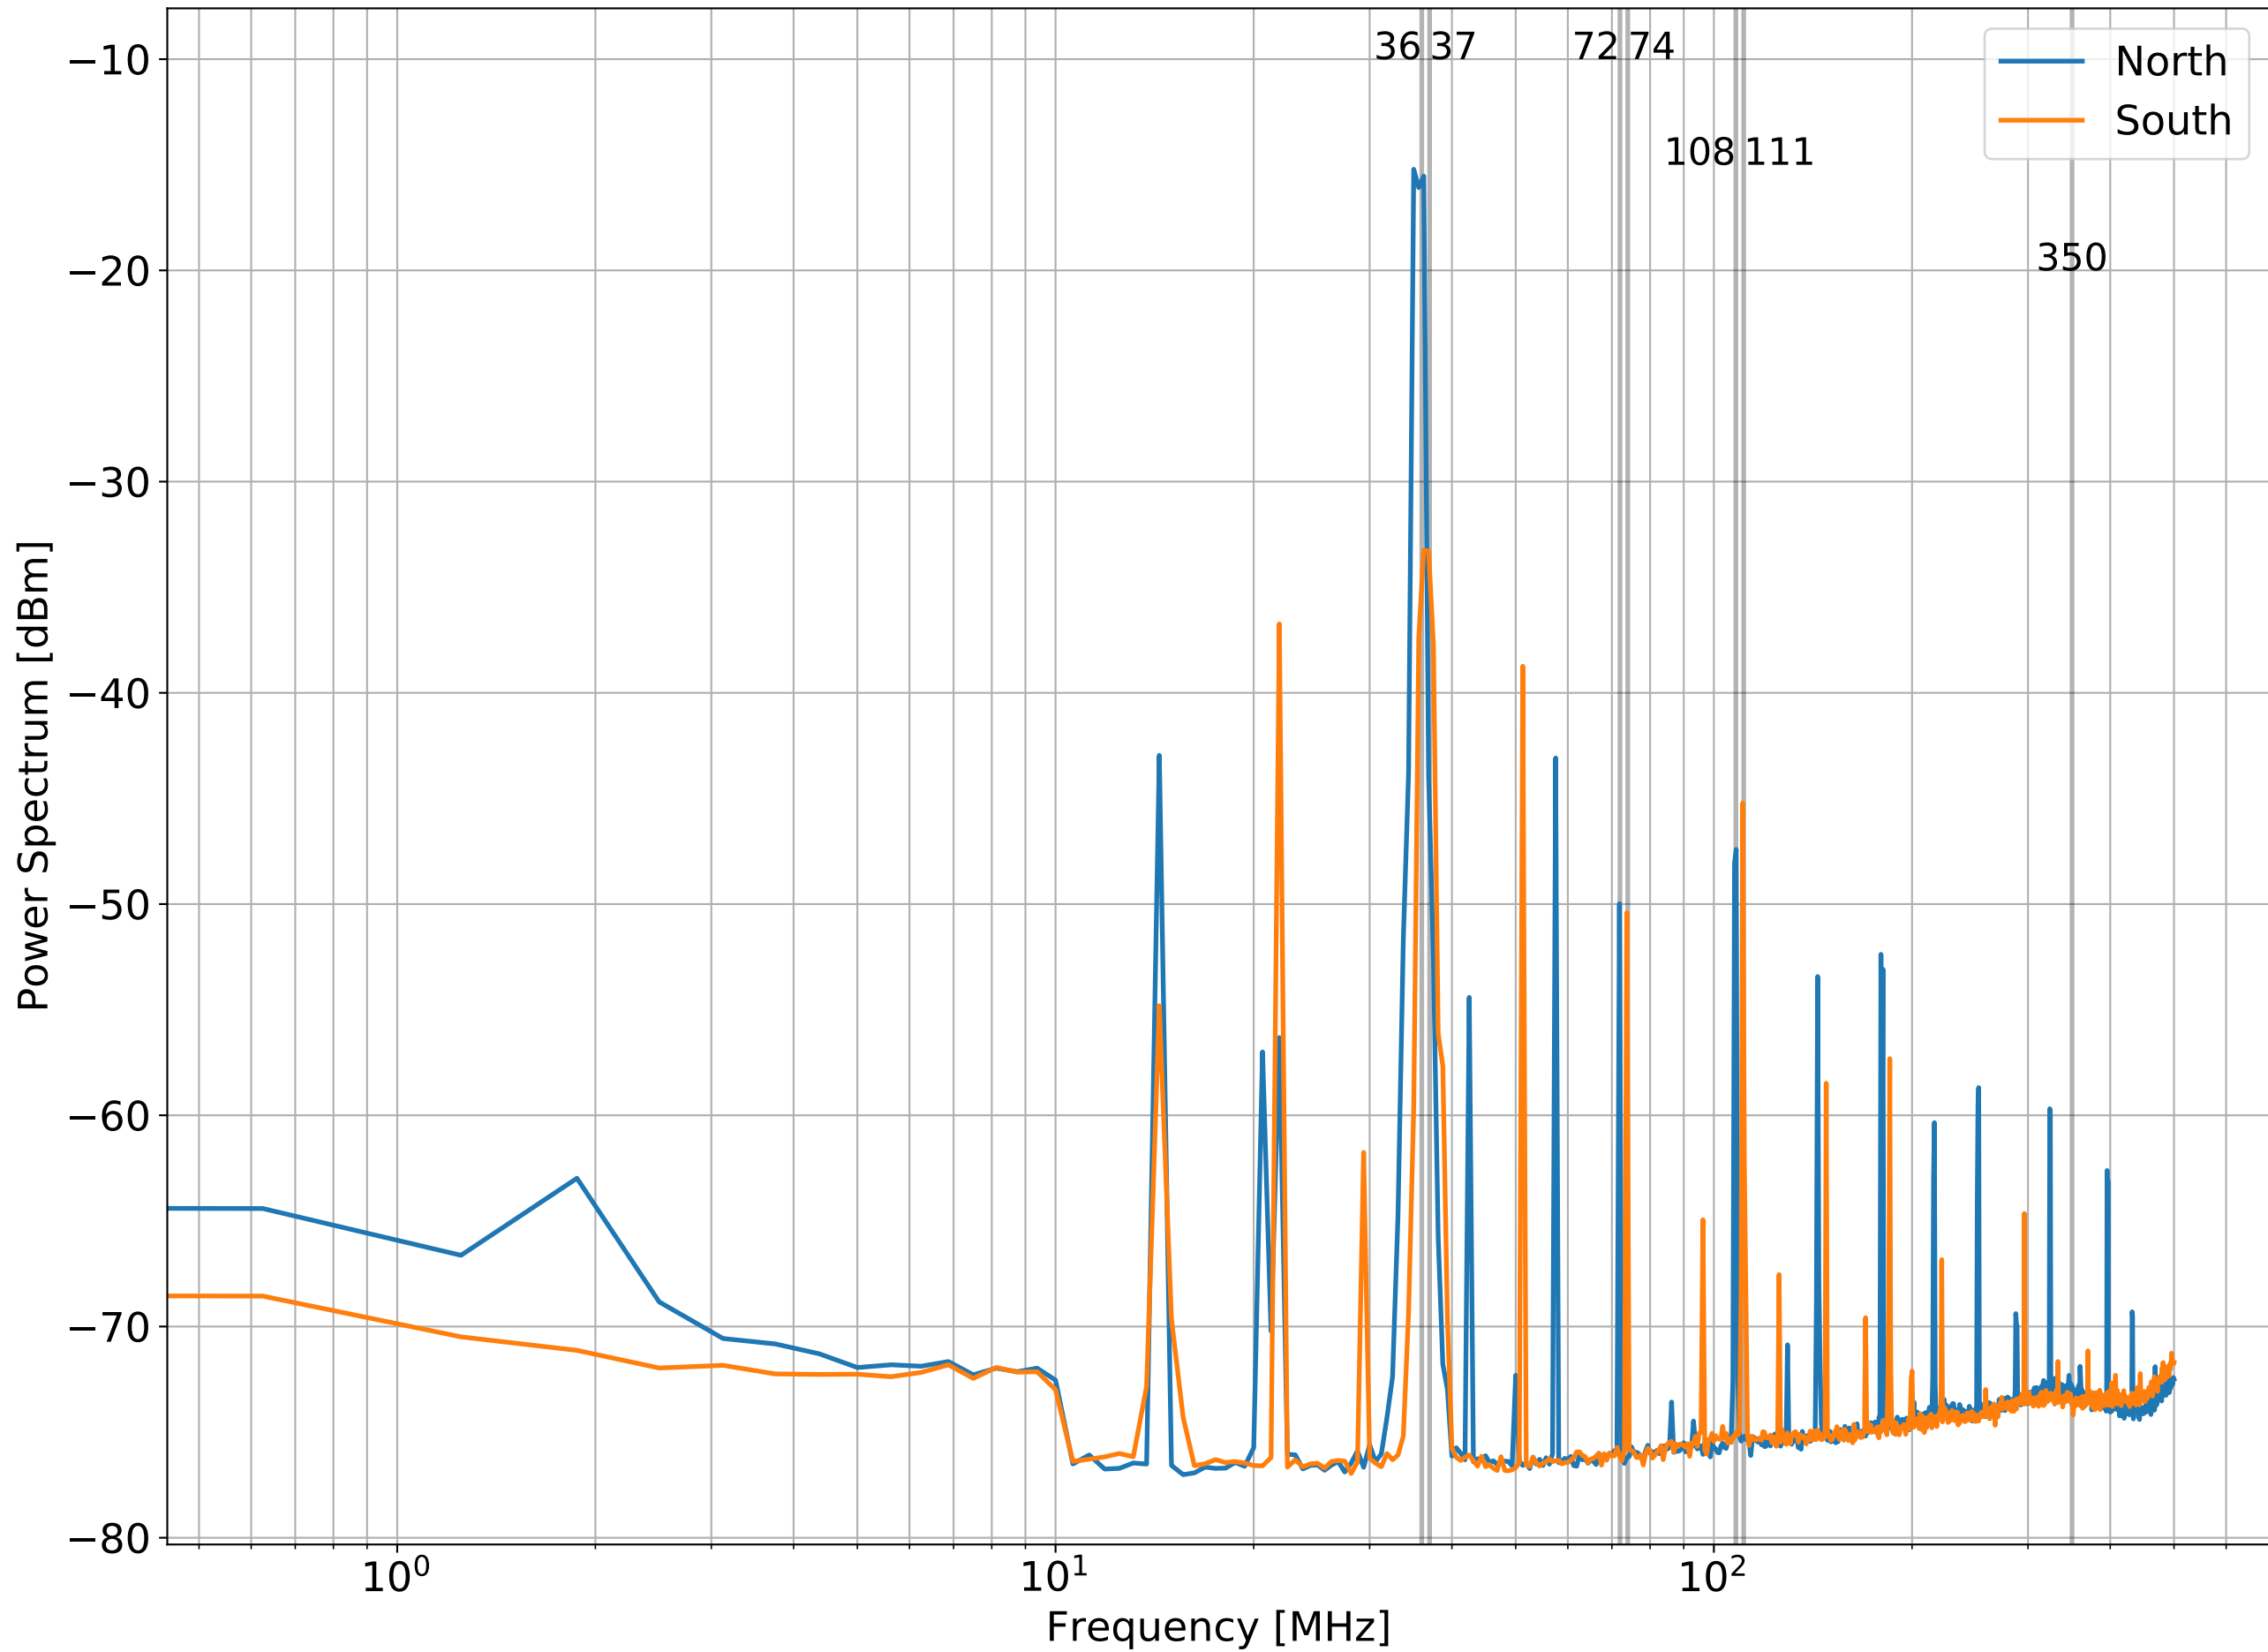

CTN FSS RFPD RF Out Spectrum when locked
ResBW = 30 kHz

CTN FSS RFPD RF Out Spectrum when locked
ResBW = 3 kHz

CTN FSS RFPD RF Out Spectrum when unlocked
ResBW = 30 kHz

CTN FSS RFPD RF Out Spectrum when unlocked
ResBW = 3 kHz