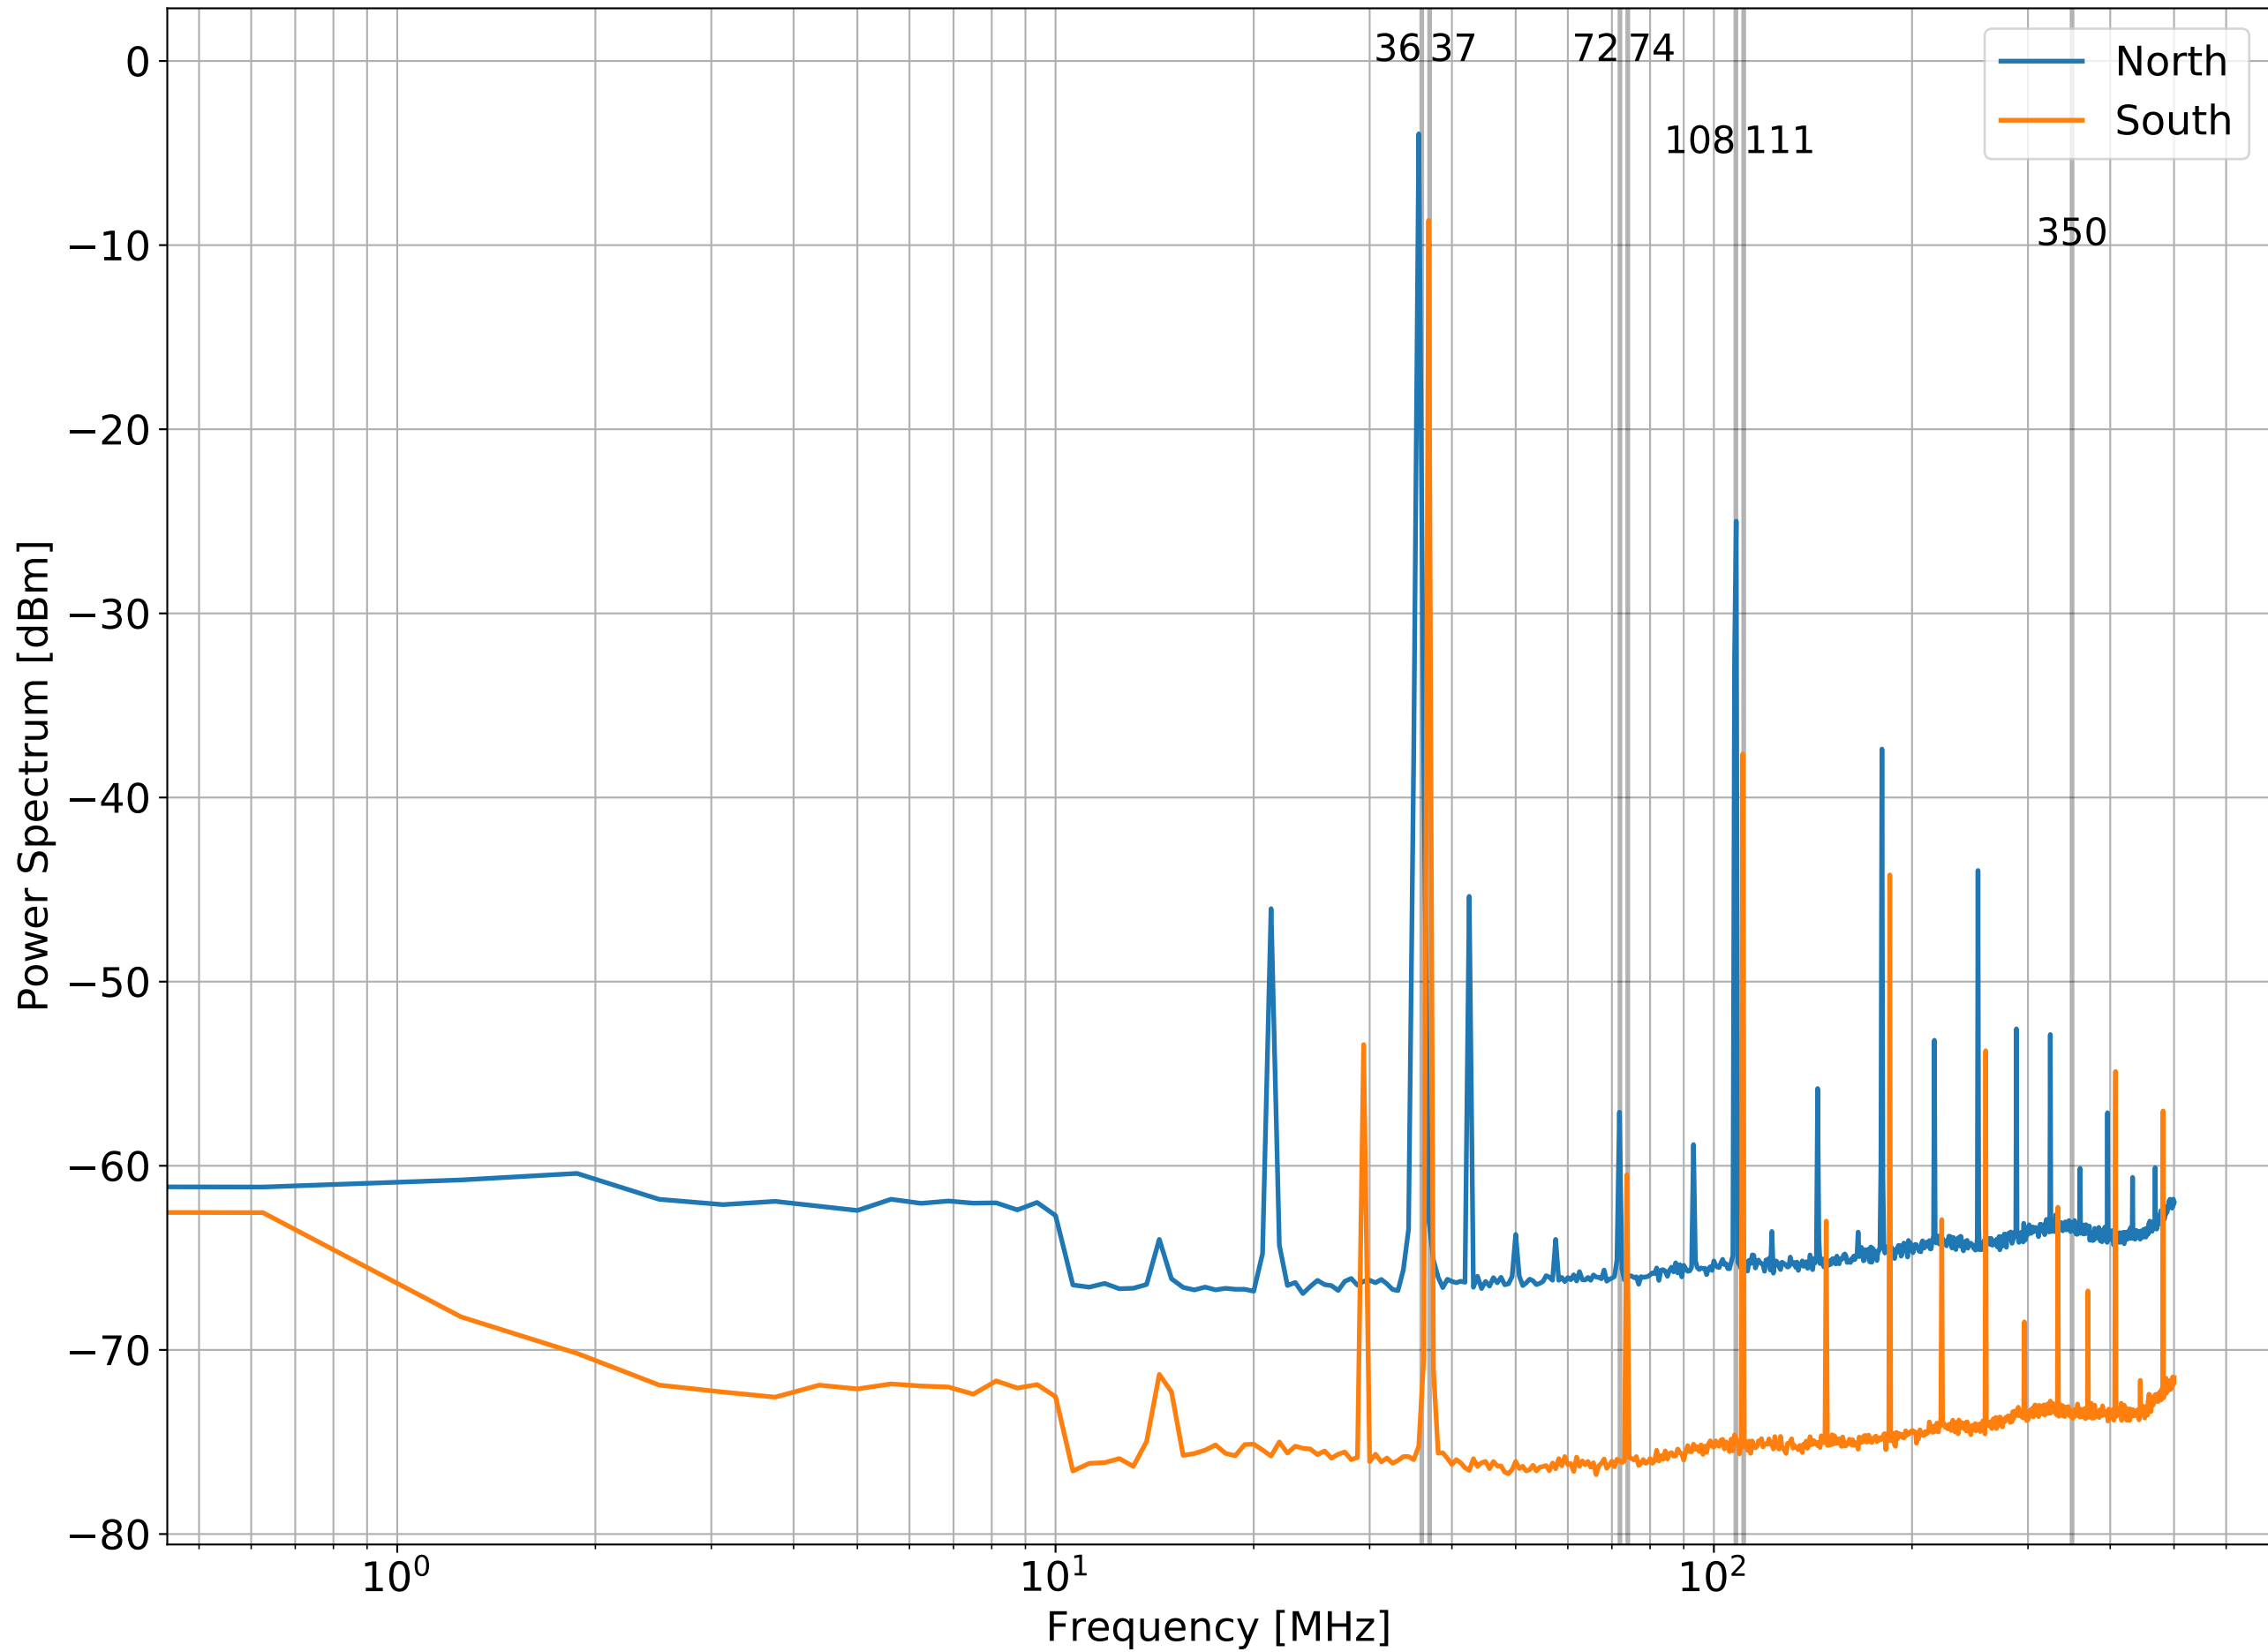

CTN FSS RFPD RF Out Spectrum when locked
ResBW = 30 kHz

CTN FSS RFPD RF Out Spectrum when locked
ResBW = 3 kHz

CTN FSS RFPD RF Out Spectrum when unlocked
ResBW = 30 kHz

CTN FSS RFPD RF Out Spectrum when unlocked
ResBW = 3 kHz