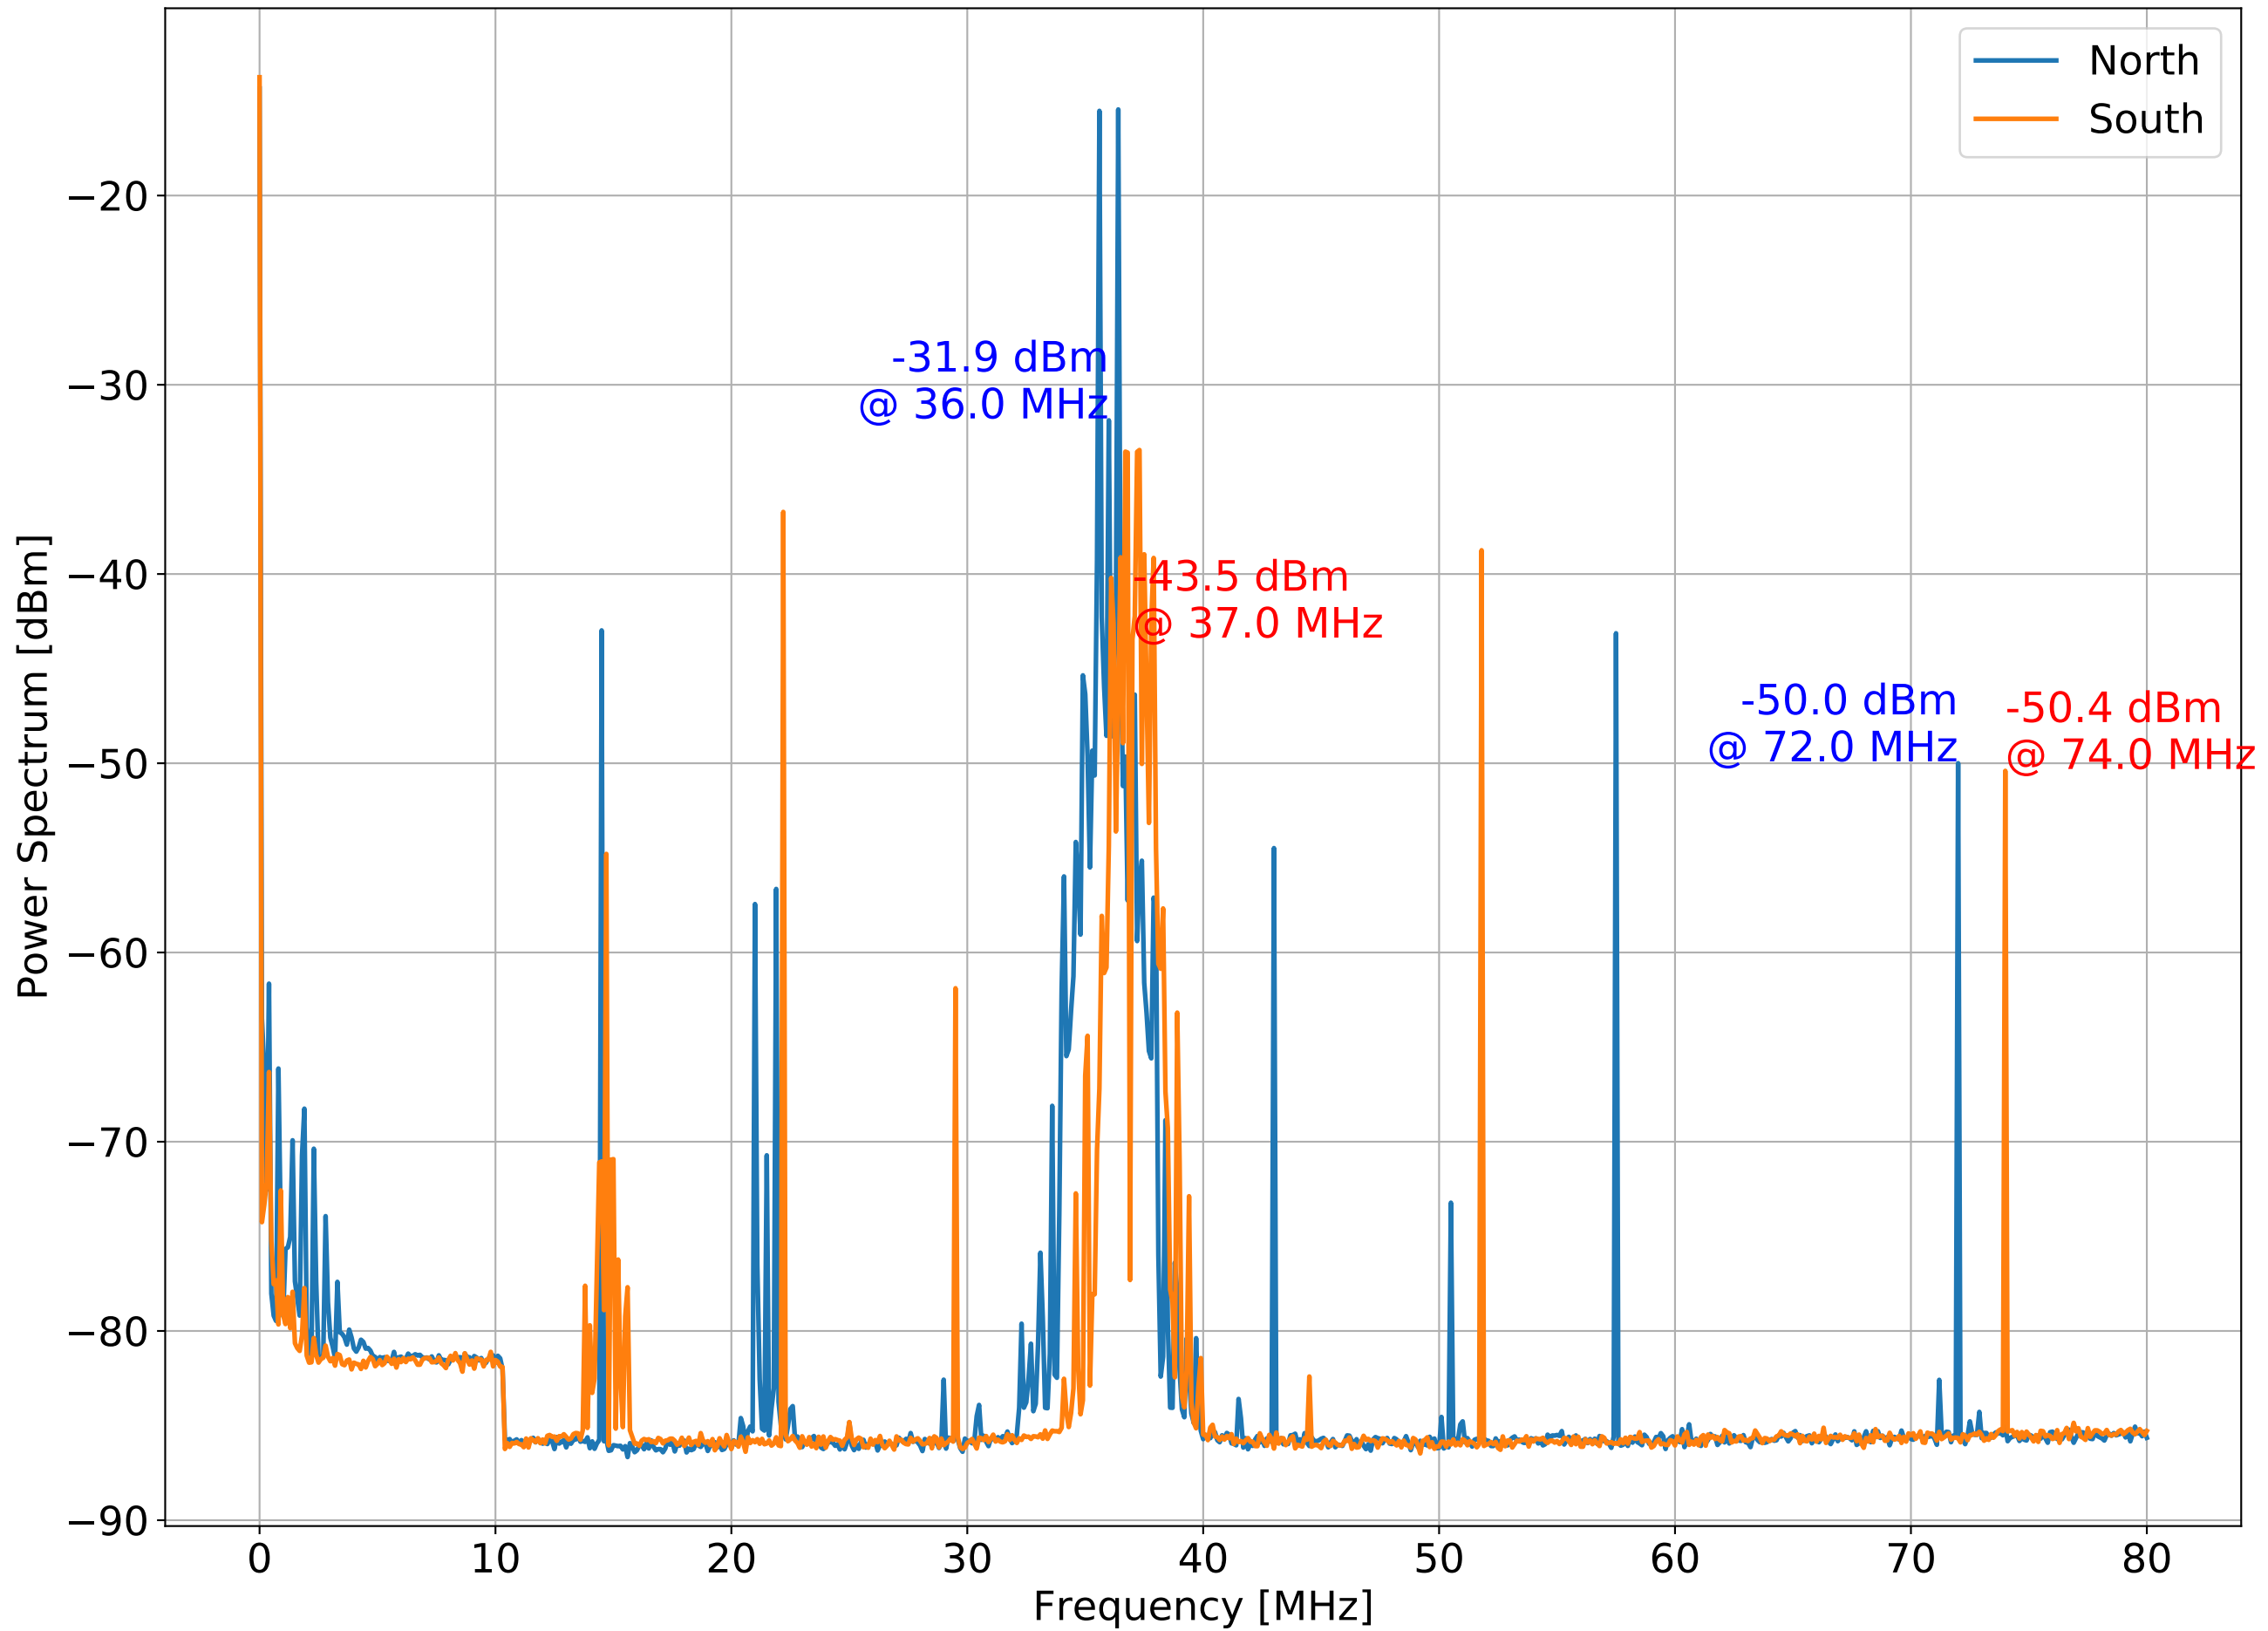

CTN FSS RFPD RF Out Spectrum when locked
ResBW = 30 kHz

CTN FSS RFPD RF Out Spectrum when locked
ResBW = 3 kHz

CTN FSS RFPD RF Out Spectrum when unlocked
ResBW = 30 kHz

CTN FSS RFPD RF Out Spectrum when unlocked
ResBW = 3 kHz