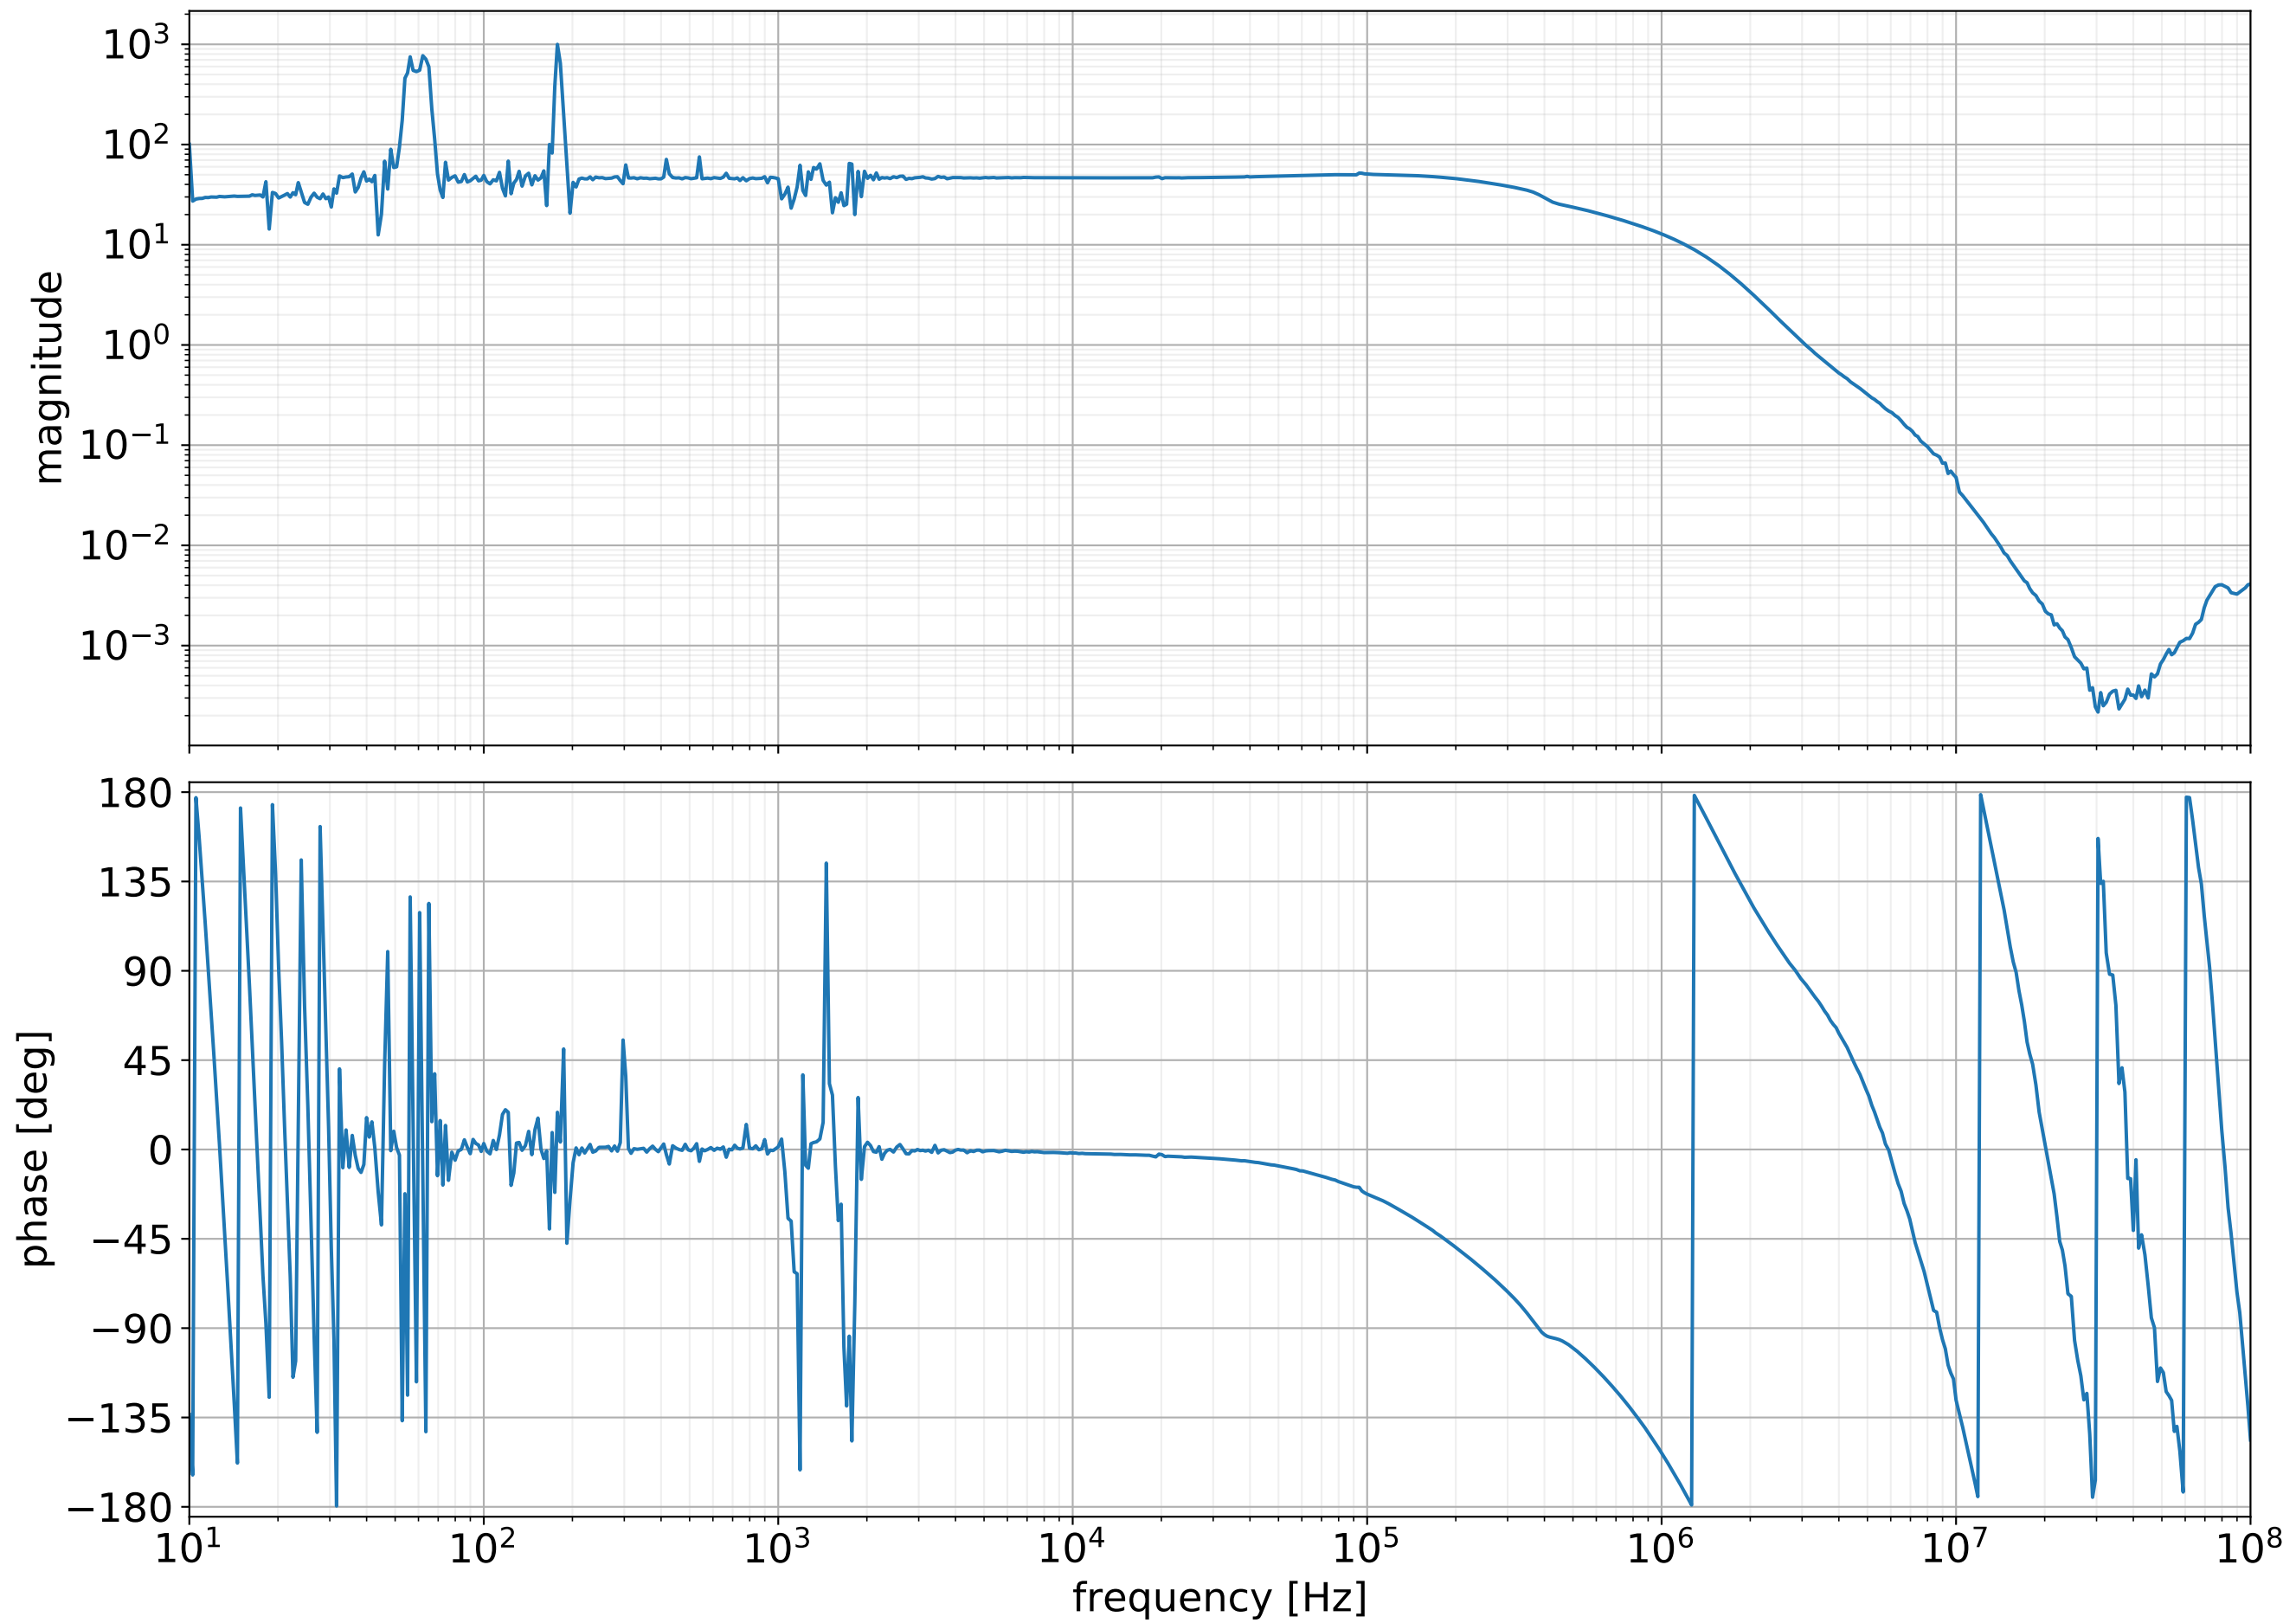

NPMC Closed Loop TF from FP1Test to Mixer Out

NPMC TF from FP1Test to Mixer Out

NPMC Open Loop TF