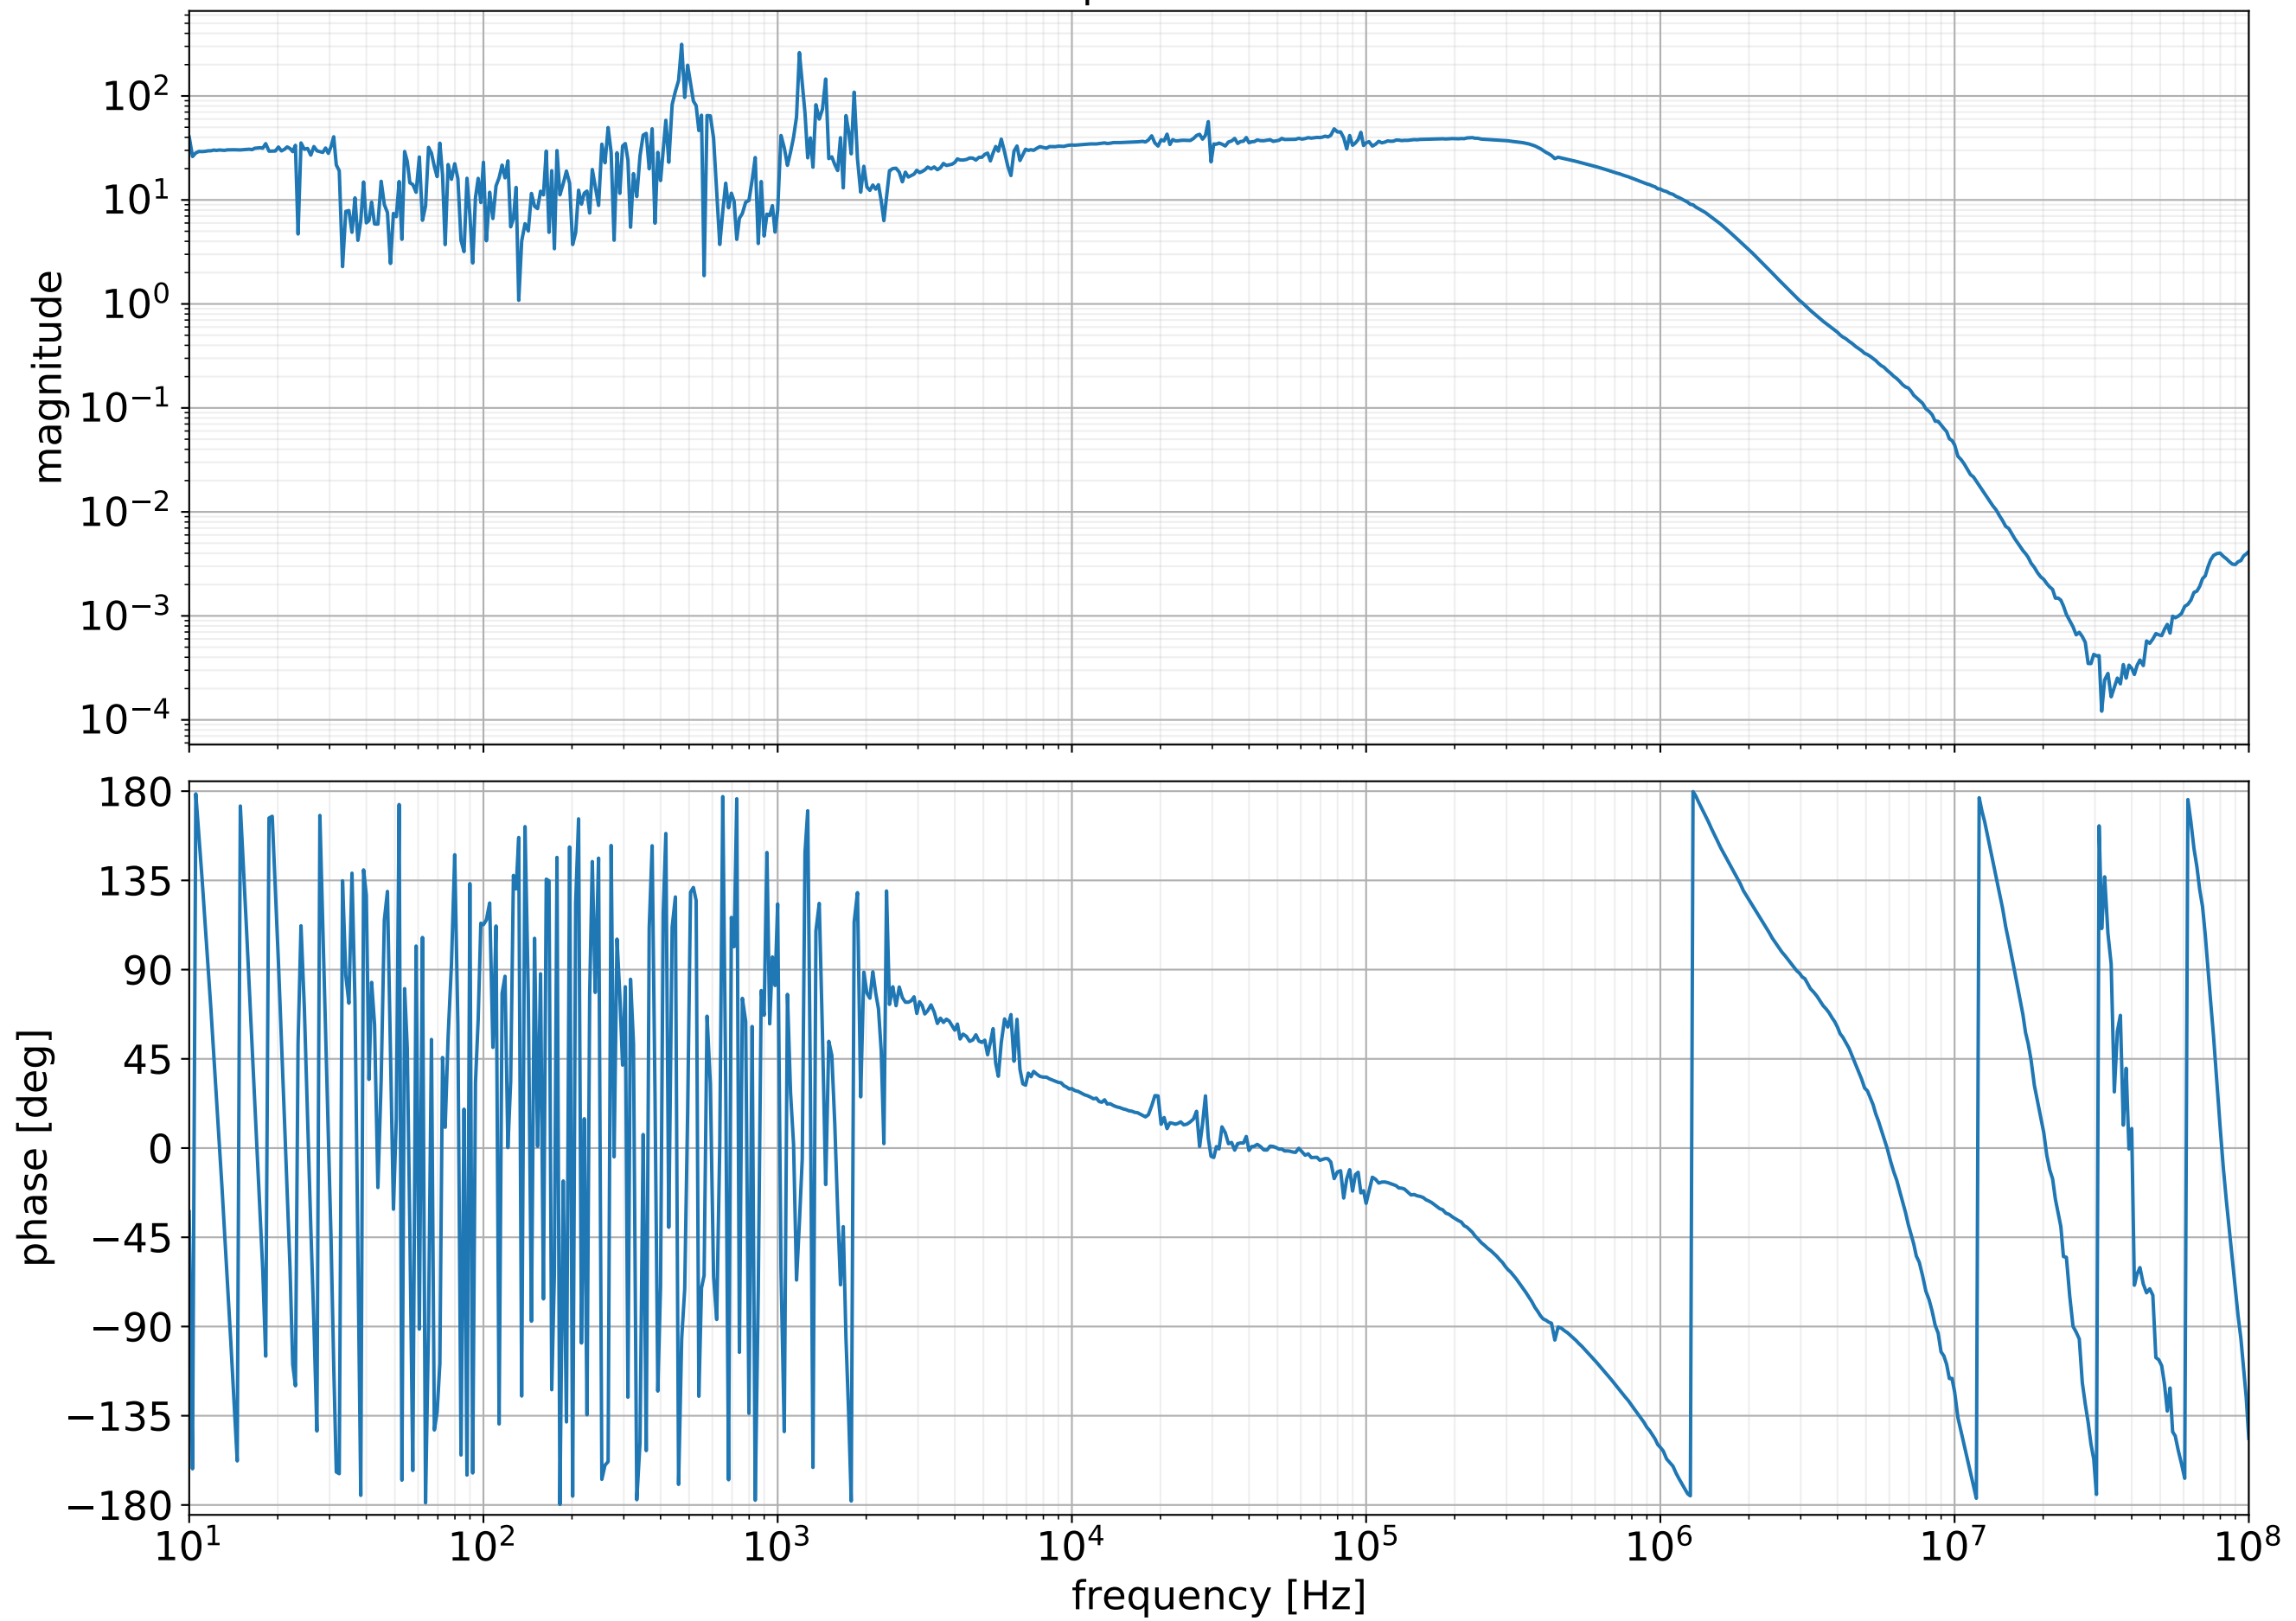

NPMC Closed Loop TF from FP1Test to Mixer Out

NPMC TF from FP1Test to Mixer Out

NPMC Open Loop TF