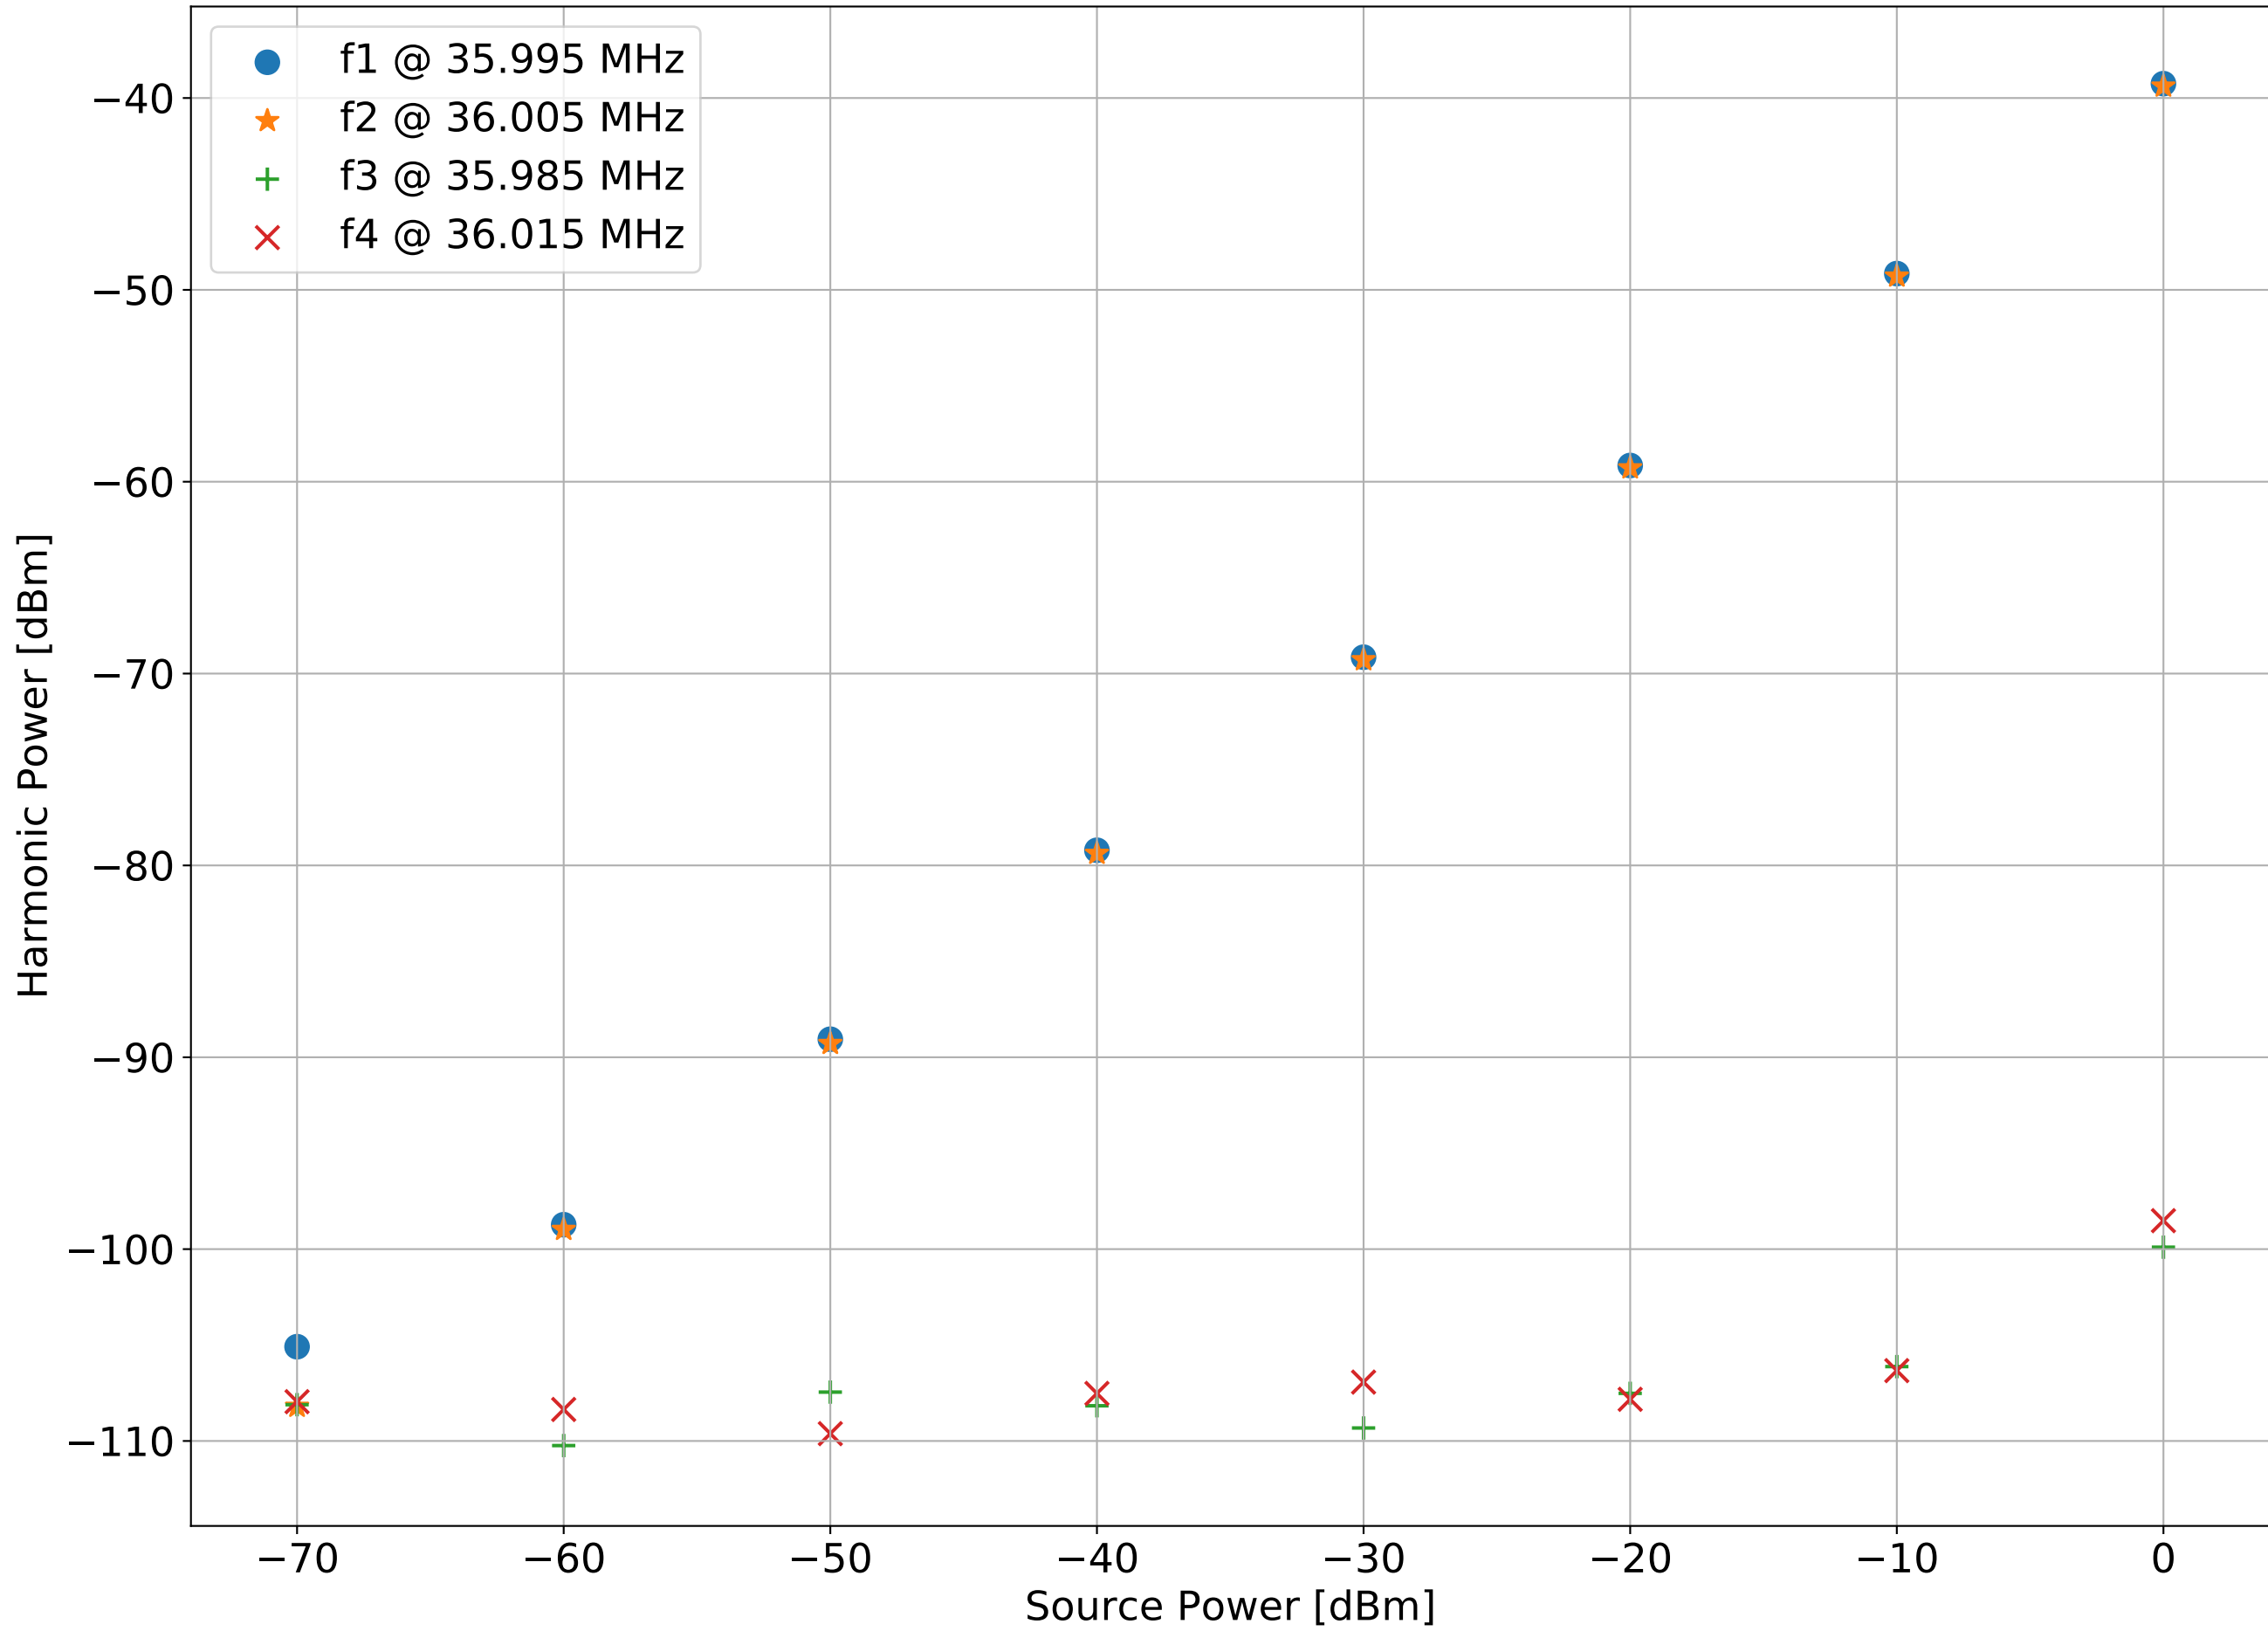

NFSS RFPD SN009
CF = 36 MHz, DF = 10 kHz

SFSS RFPD SN010
CF = 37 MHz, DF = 10 kHz

Setup Measurement
CF = 37 MHz, DF = 10 kHz