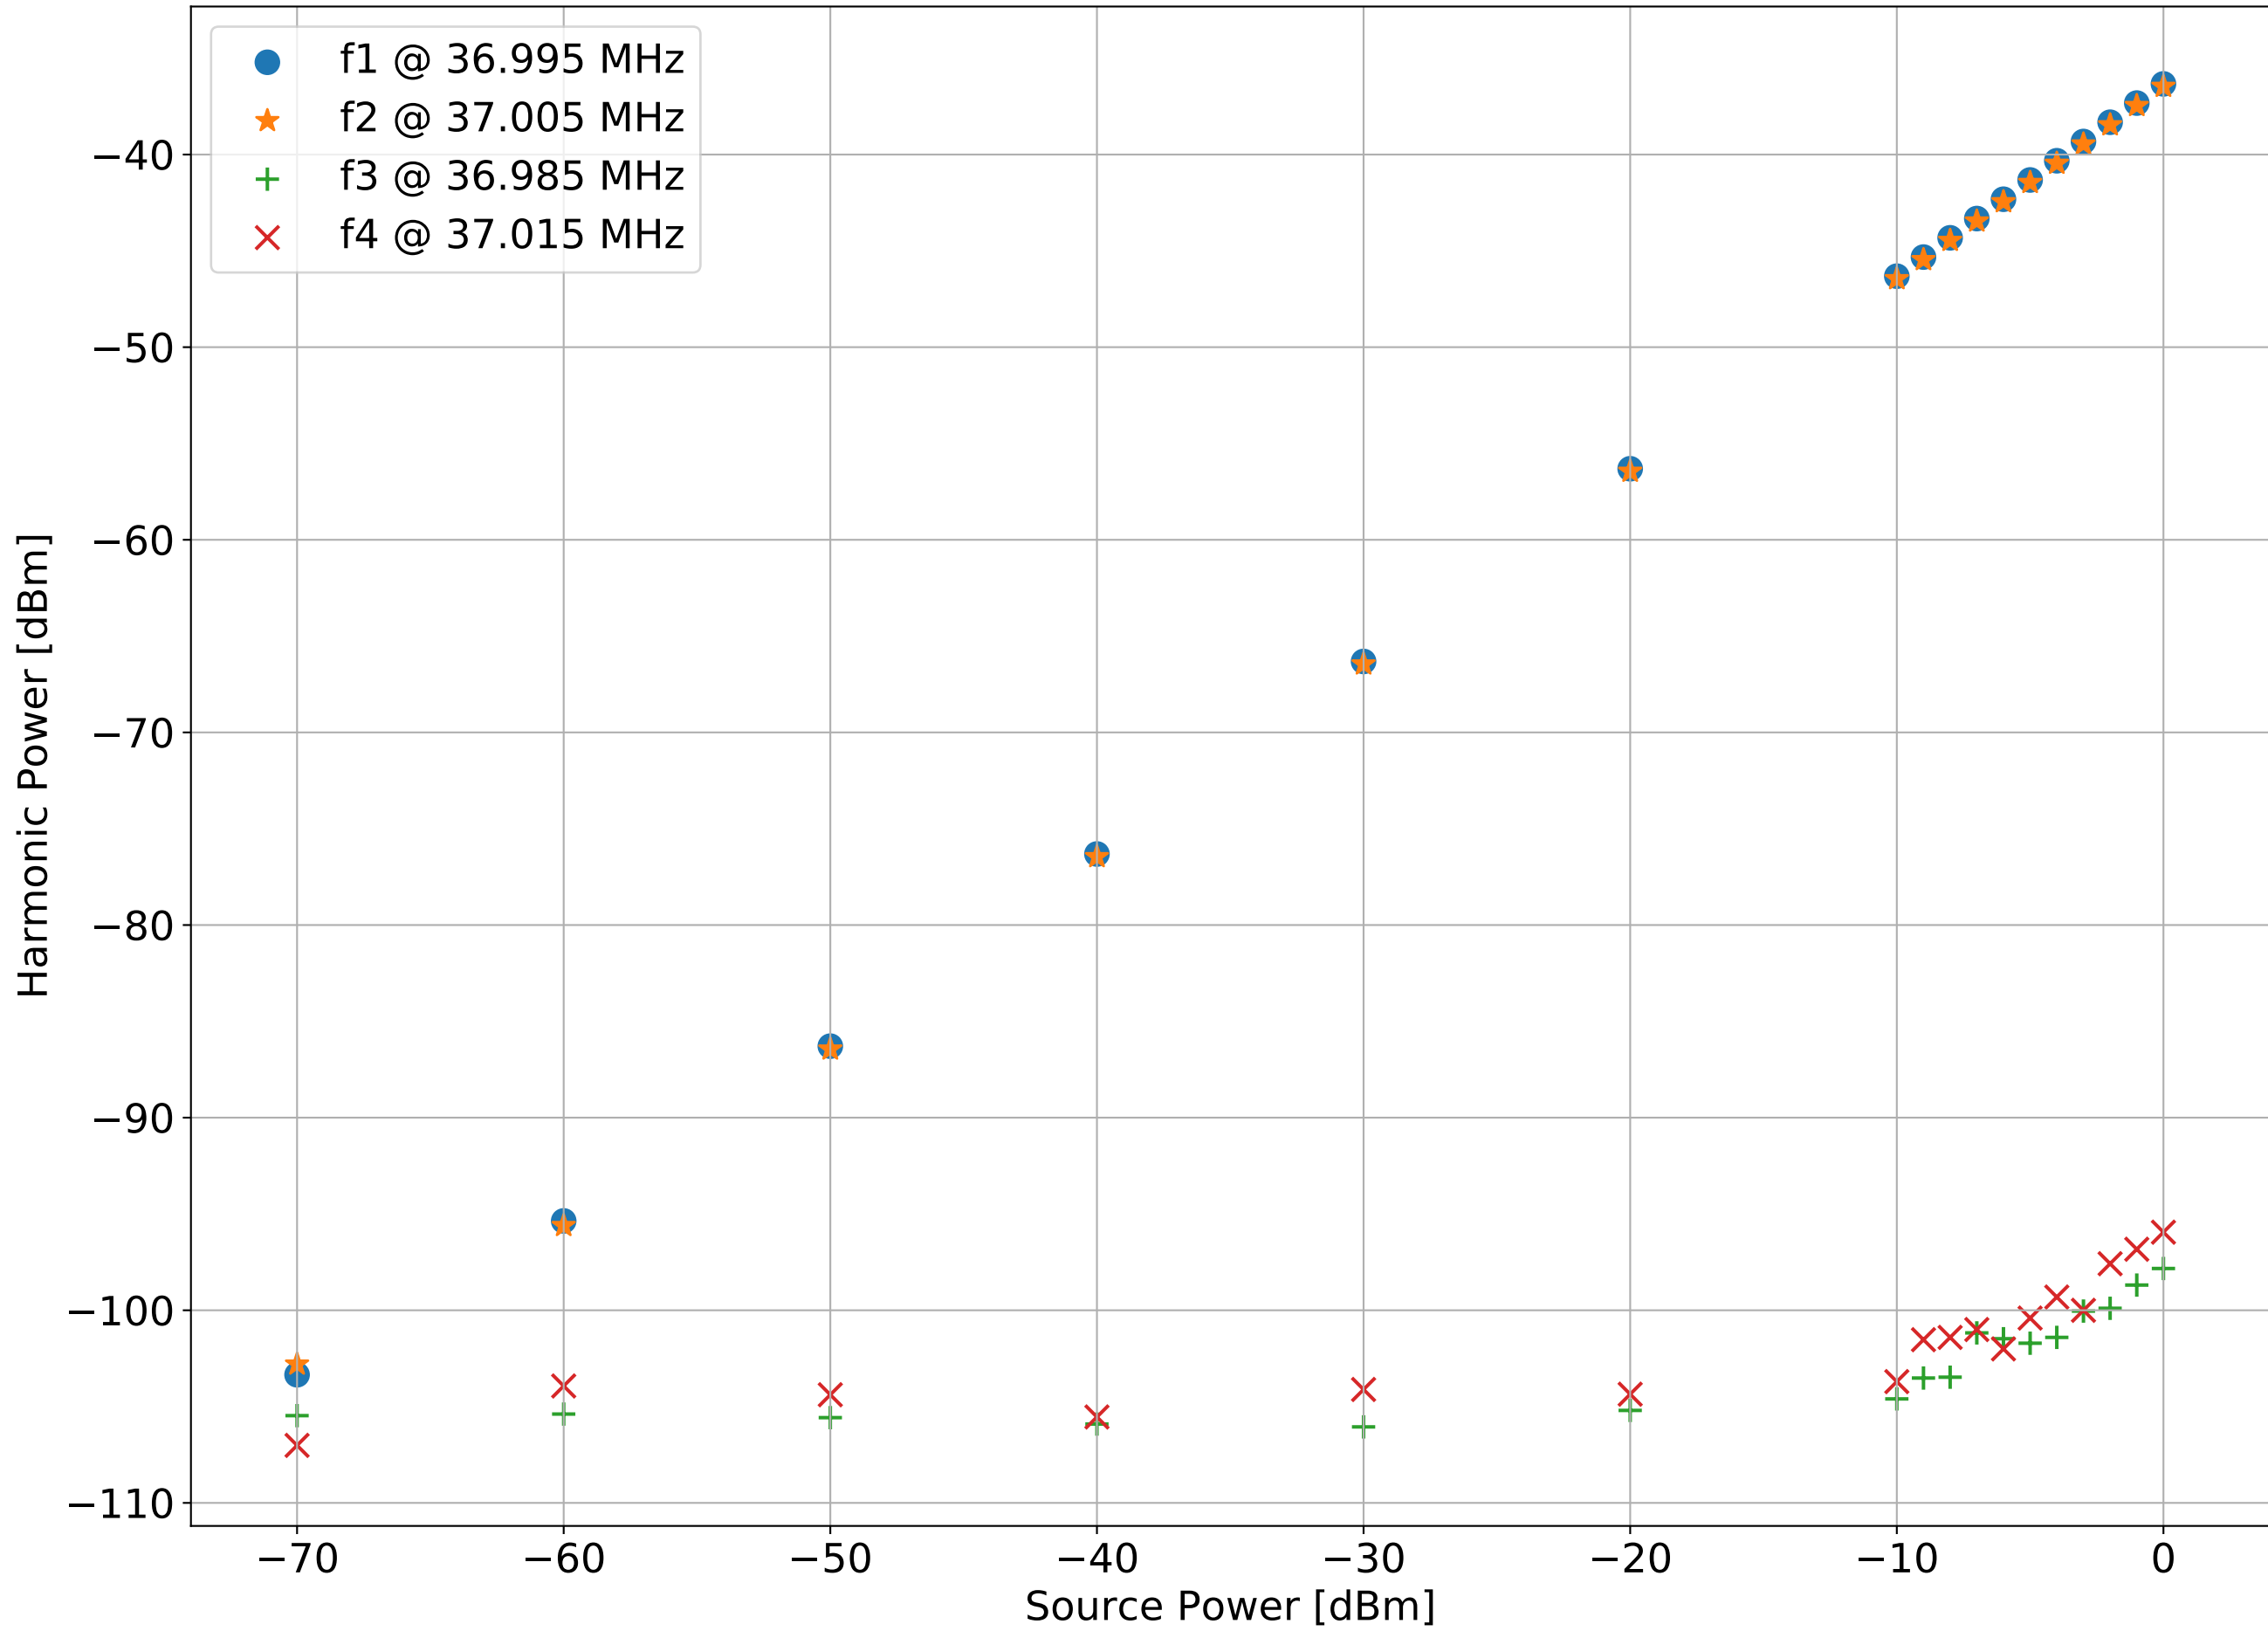

NFSS RFPD SN009
CF = 36 MHz, DF = 10 kHz

SFSS RFPD SN010
CF = 37 MHz, DF = 10 kHz

Setup Measurement
CF = 37 MHz, DF = 10 kHz