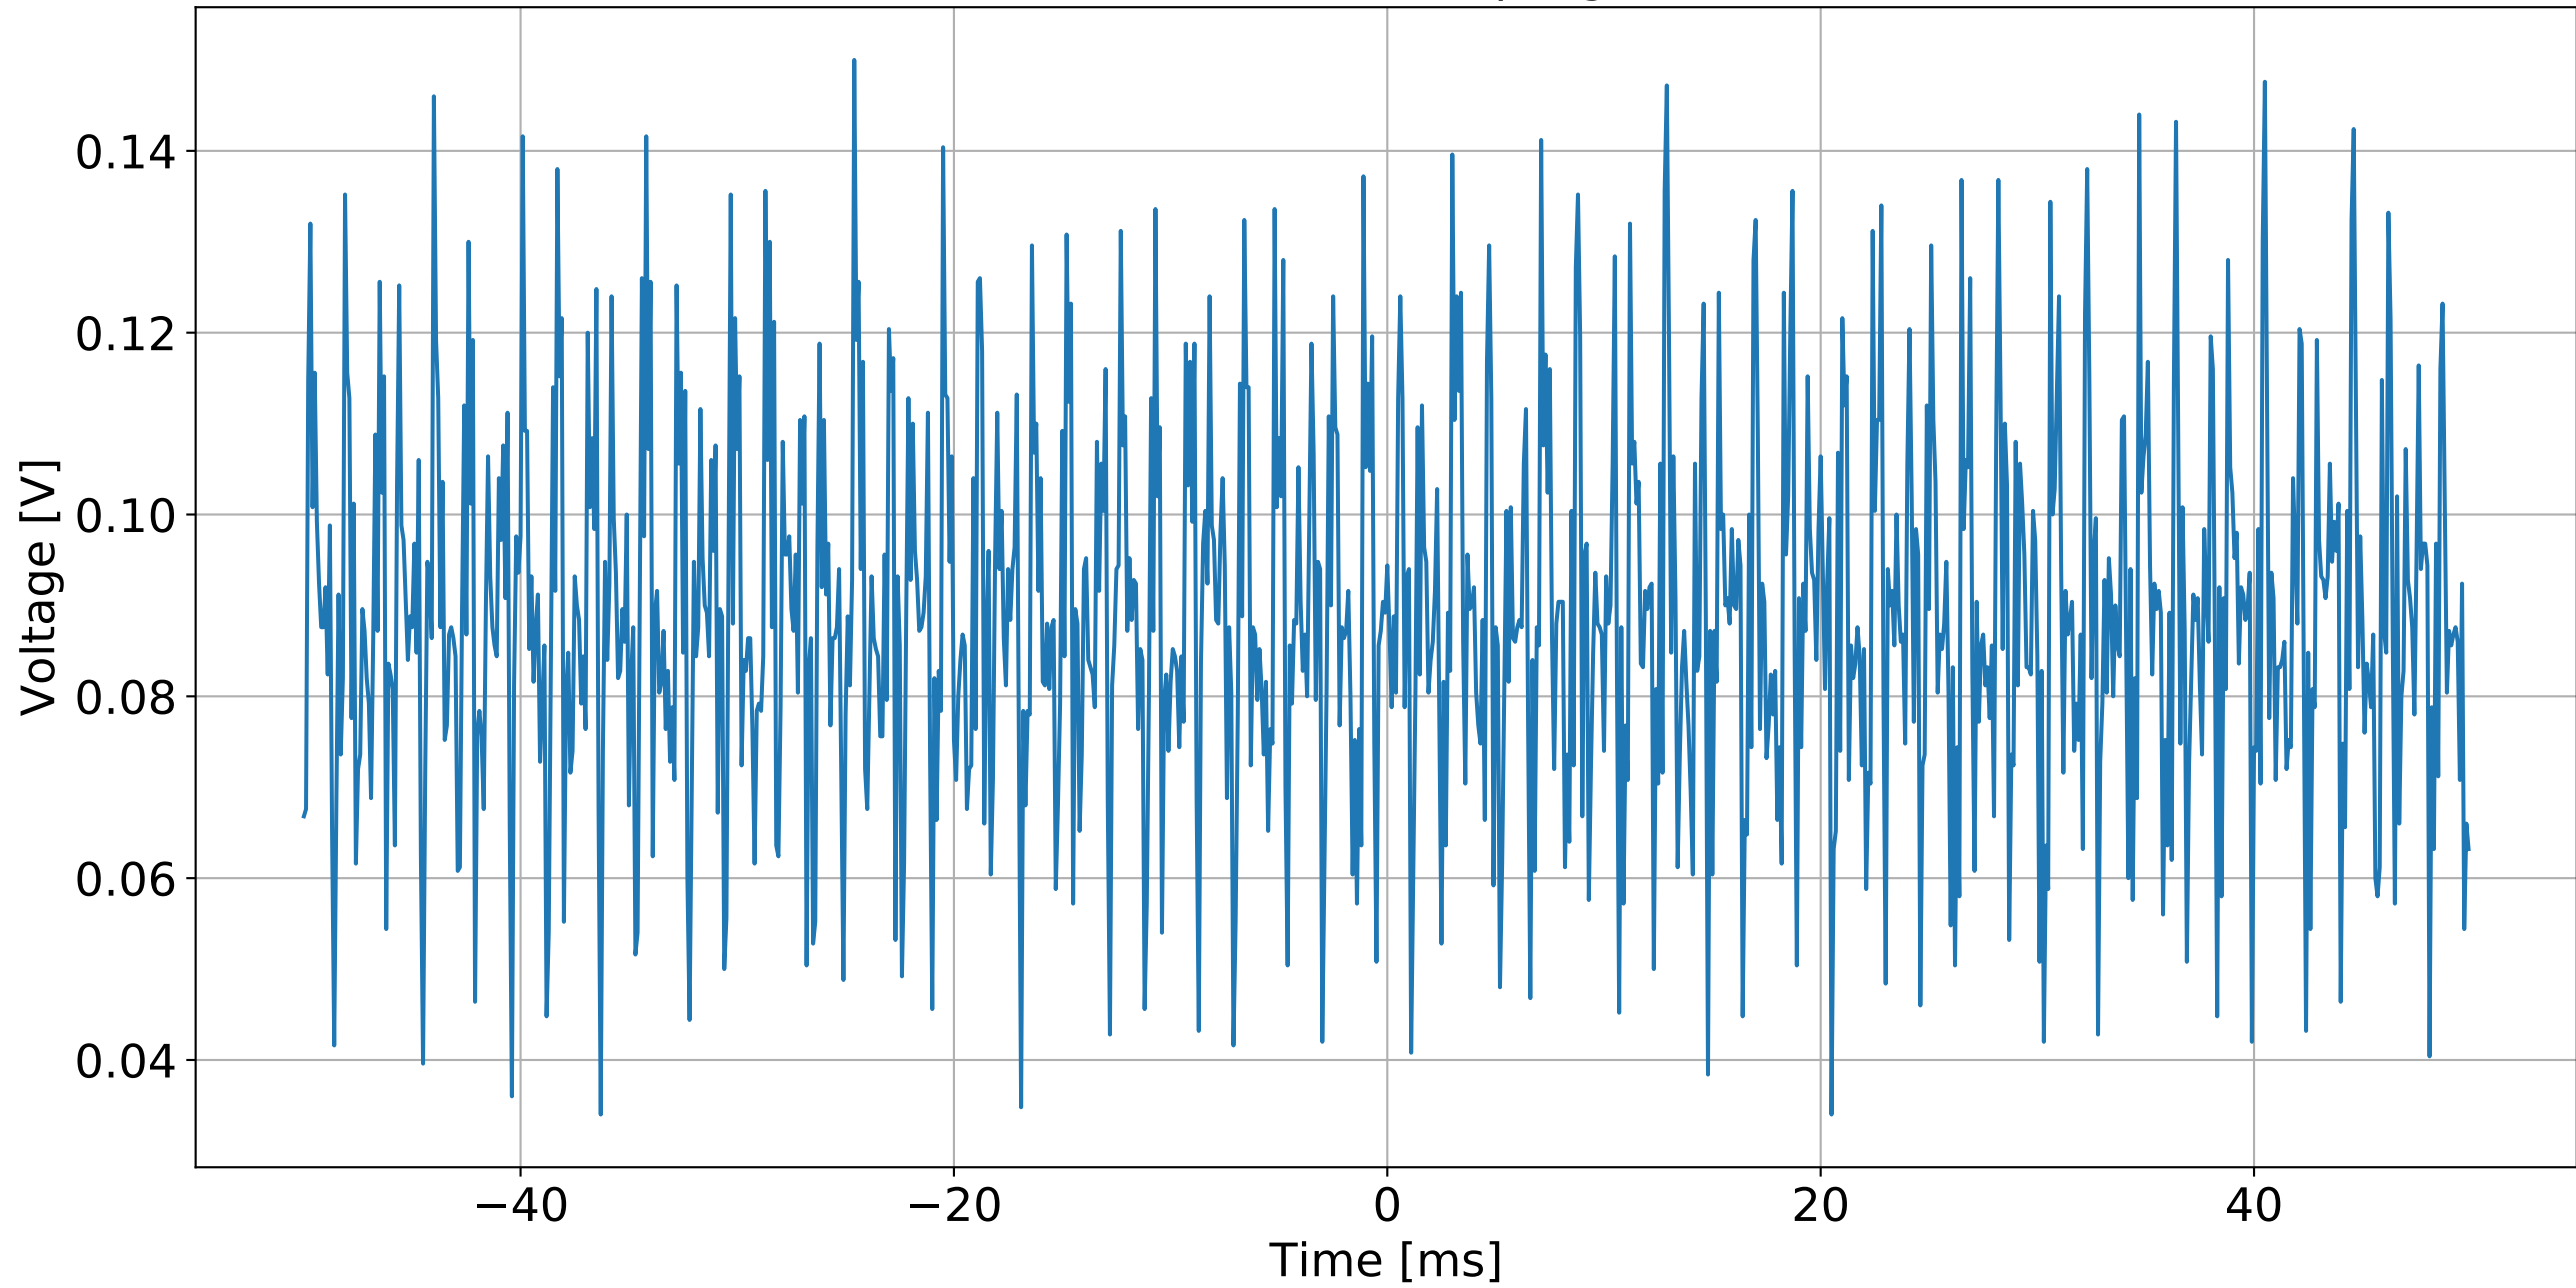

SFSS RFPD SN010 RF Out, Sampling Rate 1.0 kSa/s

SFSS RFPD SN010 RF Out, Sampling Rate 10.0 kSa/s

SFSS RFPD SN010 RF Out, Sampling Rate 100.0 kSa/s

SFSS RFPD SN010 RF Out, Sampling Rate 1.0 MSa/s

SFSS RFPD SN010 RF Out, Sampling Rate 10.0 MSa/s

SFSS RFPD SN010 RF Out, Sampling Rate 100.0 MSa/s

SFSS RFPD SN010 RF Out, Sampling Rate 1.0 GSa/s

SFSS RFPD SN010 RF Out, Sampling Rate 5.0 GSa/s