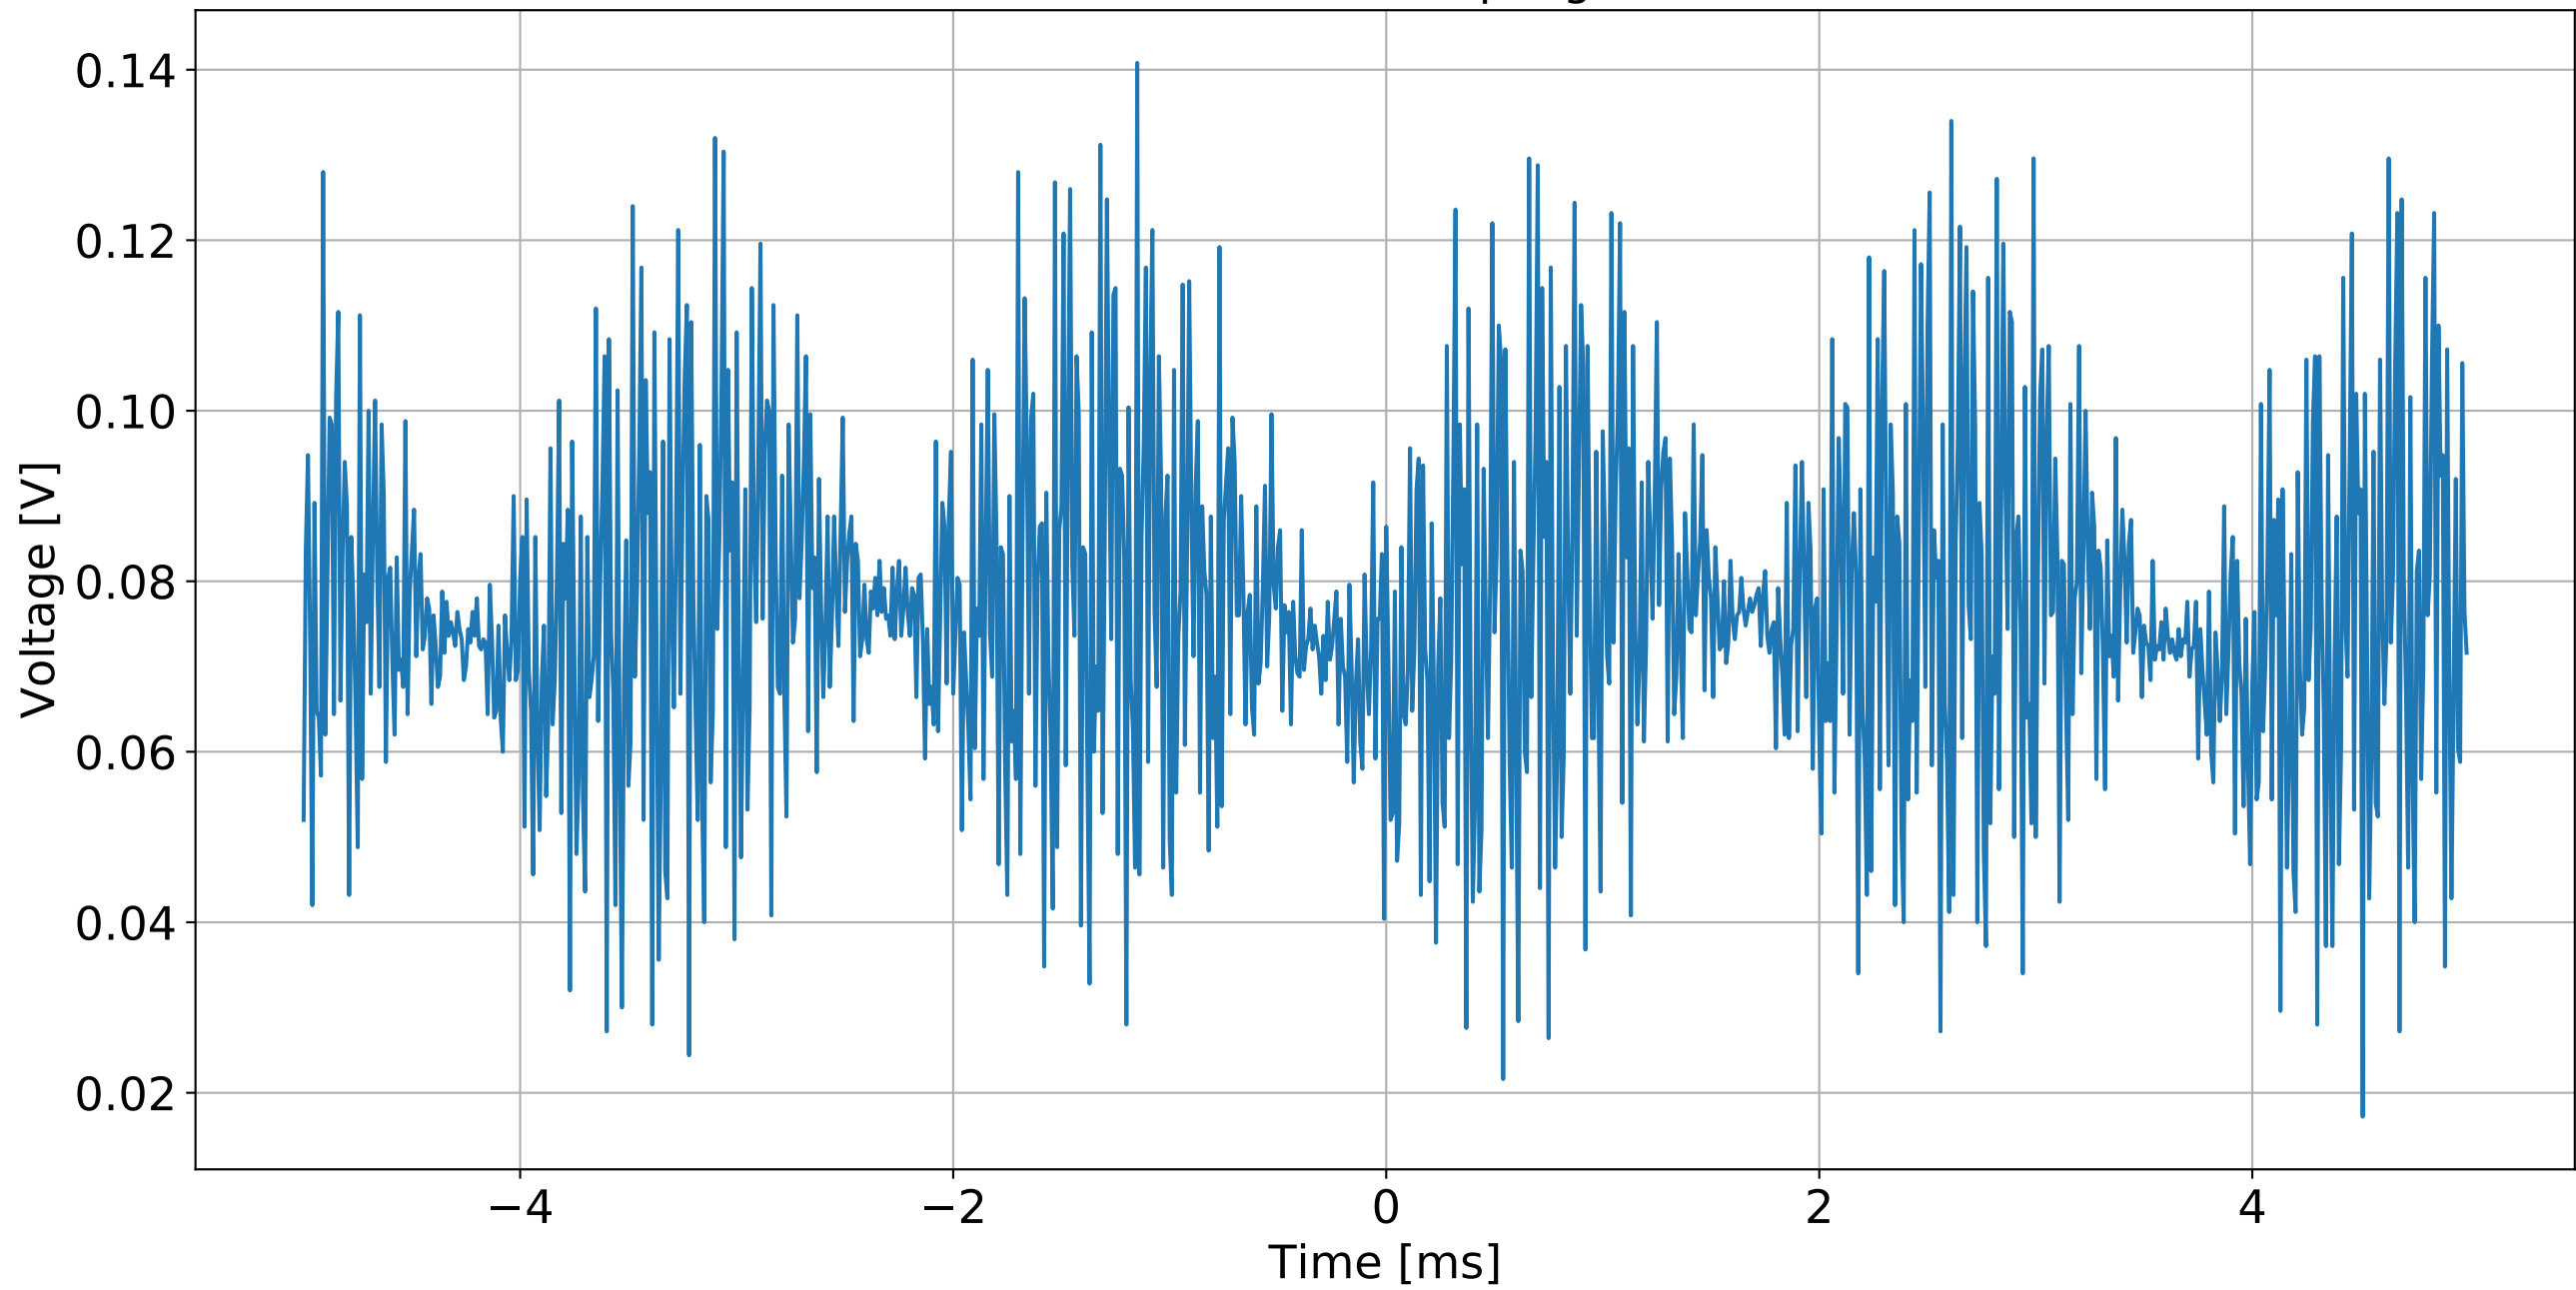

SFSS RFPD SN010 RF Out, Sampling Rate 1.0 kSa/s

SFSS RFPD SN010 RF Out, Sampling Rate 10.0 kSa/s

SFSS RFPD SN010 RF Out, Sampling Rate 100.0 kSa/s

SFSS RFPD SN010 RF Out, Sampling Rate 1.0 MSa/s

SFSS RFPD SN010 RF Out, Sampling Rate 10.0 MSa/s

SFSS RFPD SN010 RF Out, Sampling Rate 100.0 MSa/s

SFSS RFPD SN010 RF Out, Sampling Rate 1.0 GSa/s

SFSS RFPD SN010 RF Out, Sampling Rate 5.0 GSa/s