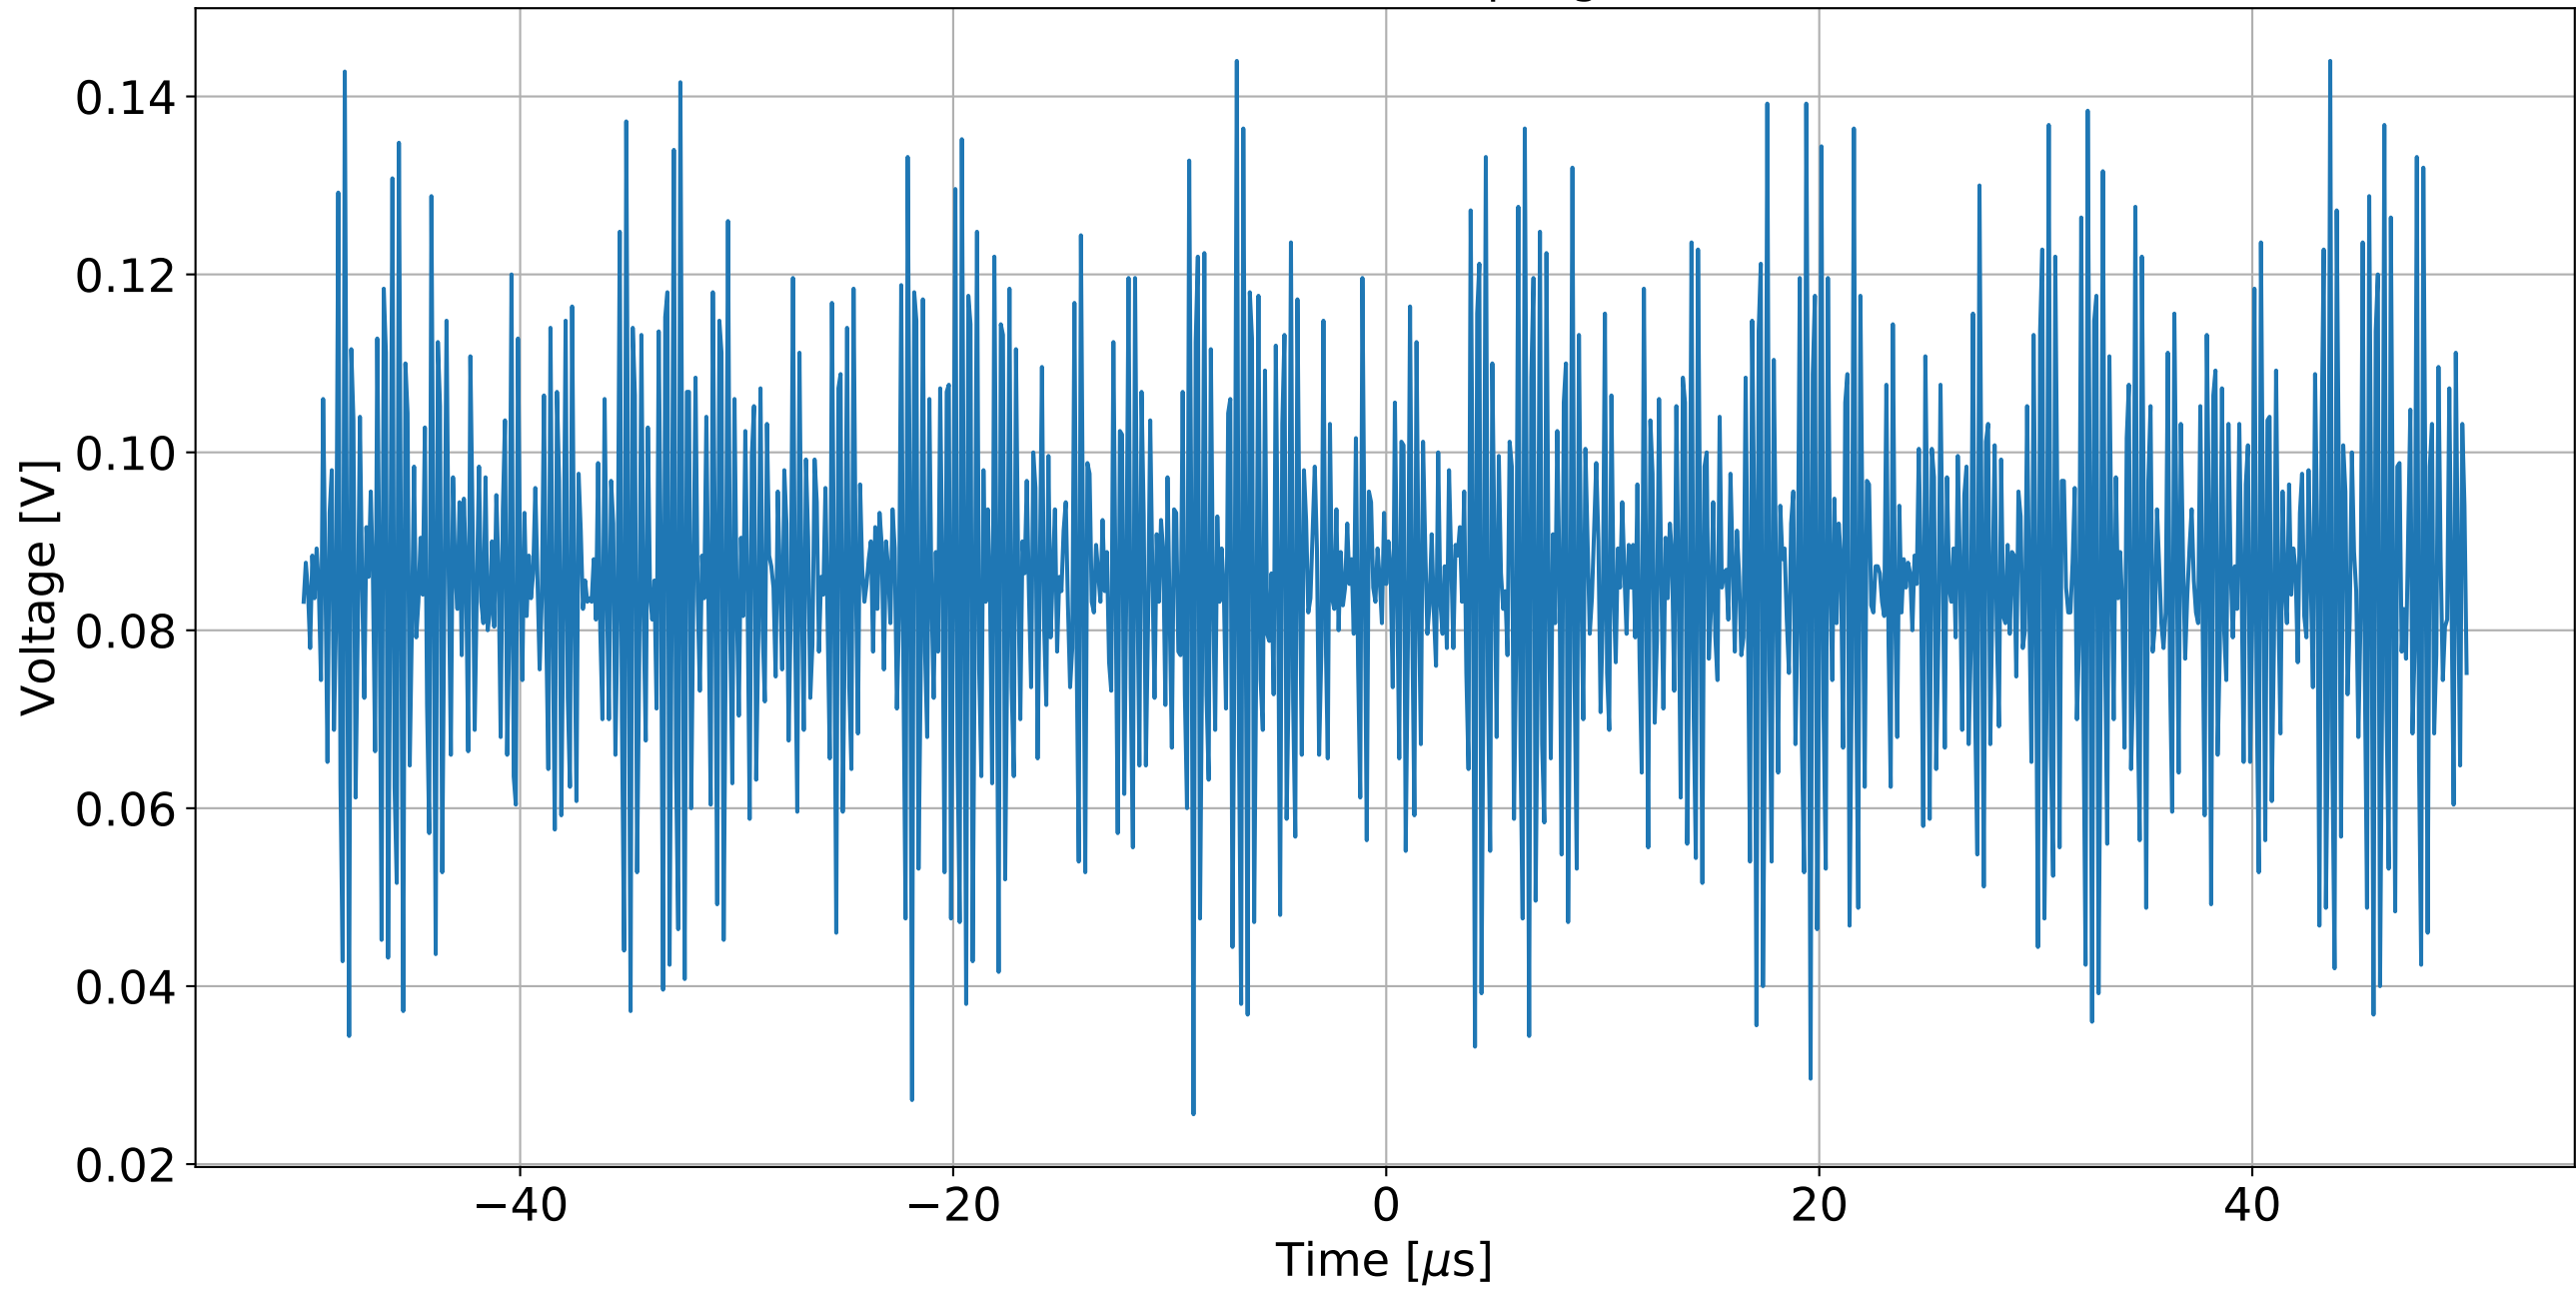

SFSS RFPD SN010 RF Out, Sampling Rate 1.0 kSa/s

SFSS RFPD SN010 RF Out, Sampling Rate 10.0 kSa/s

SFSS RFPD SN010 RF Out, Sampling Rate 100.0 kSa/s

SFSS RFPD SN010 RF Out, Sampling Rate 1.0 MSa/s

SFSS RFPD SN010 RF Out, Sampling Rate 10.0 MSa/s

SFSS RFPD SN010 RF Out, Sampling Rate 100.0 MSa/s

SFSS RFPD SN010 RF Out, Sampling Rate 1.0 GSa/s

SFSS RFPD SN010 RF Out, Sampling Rate 5.0 GSa/s