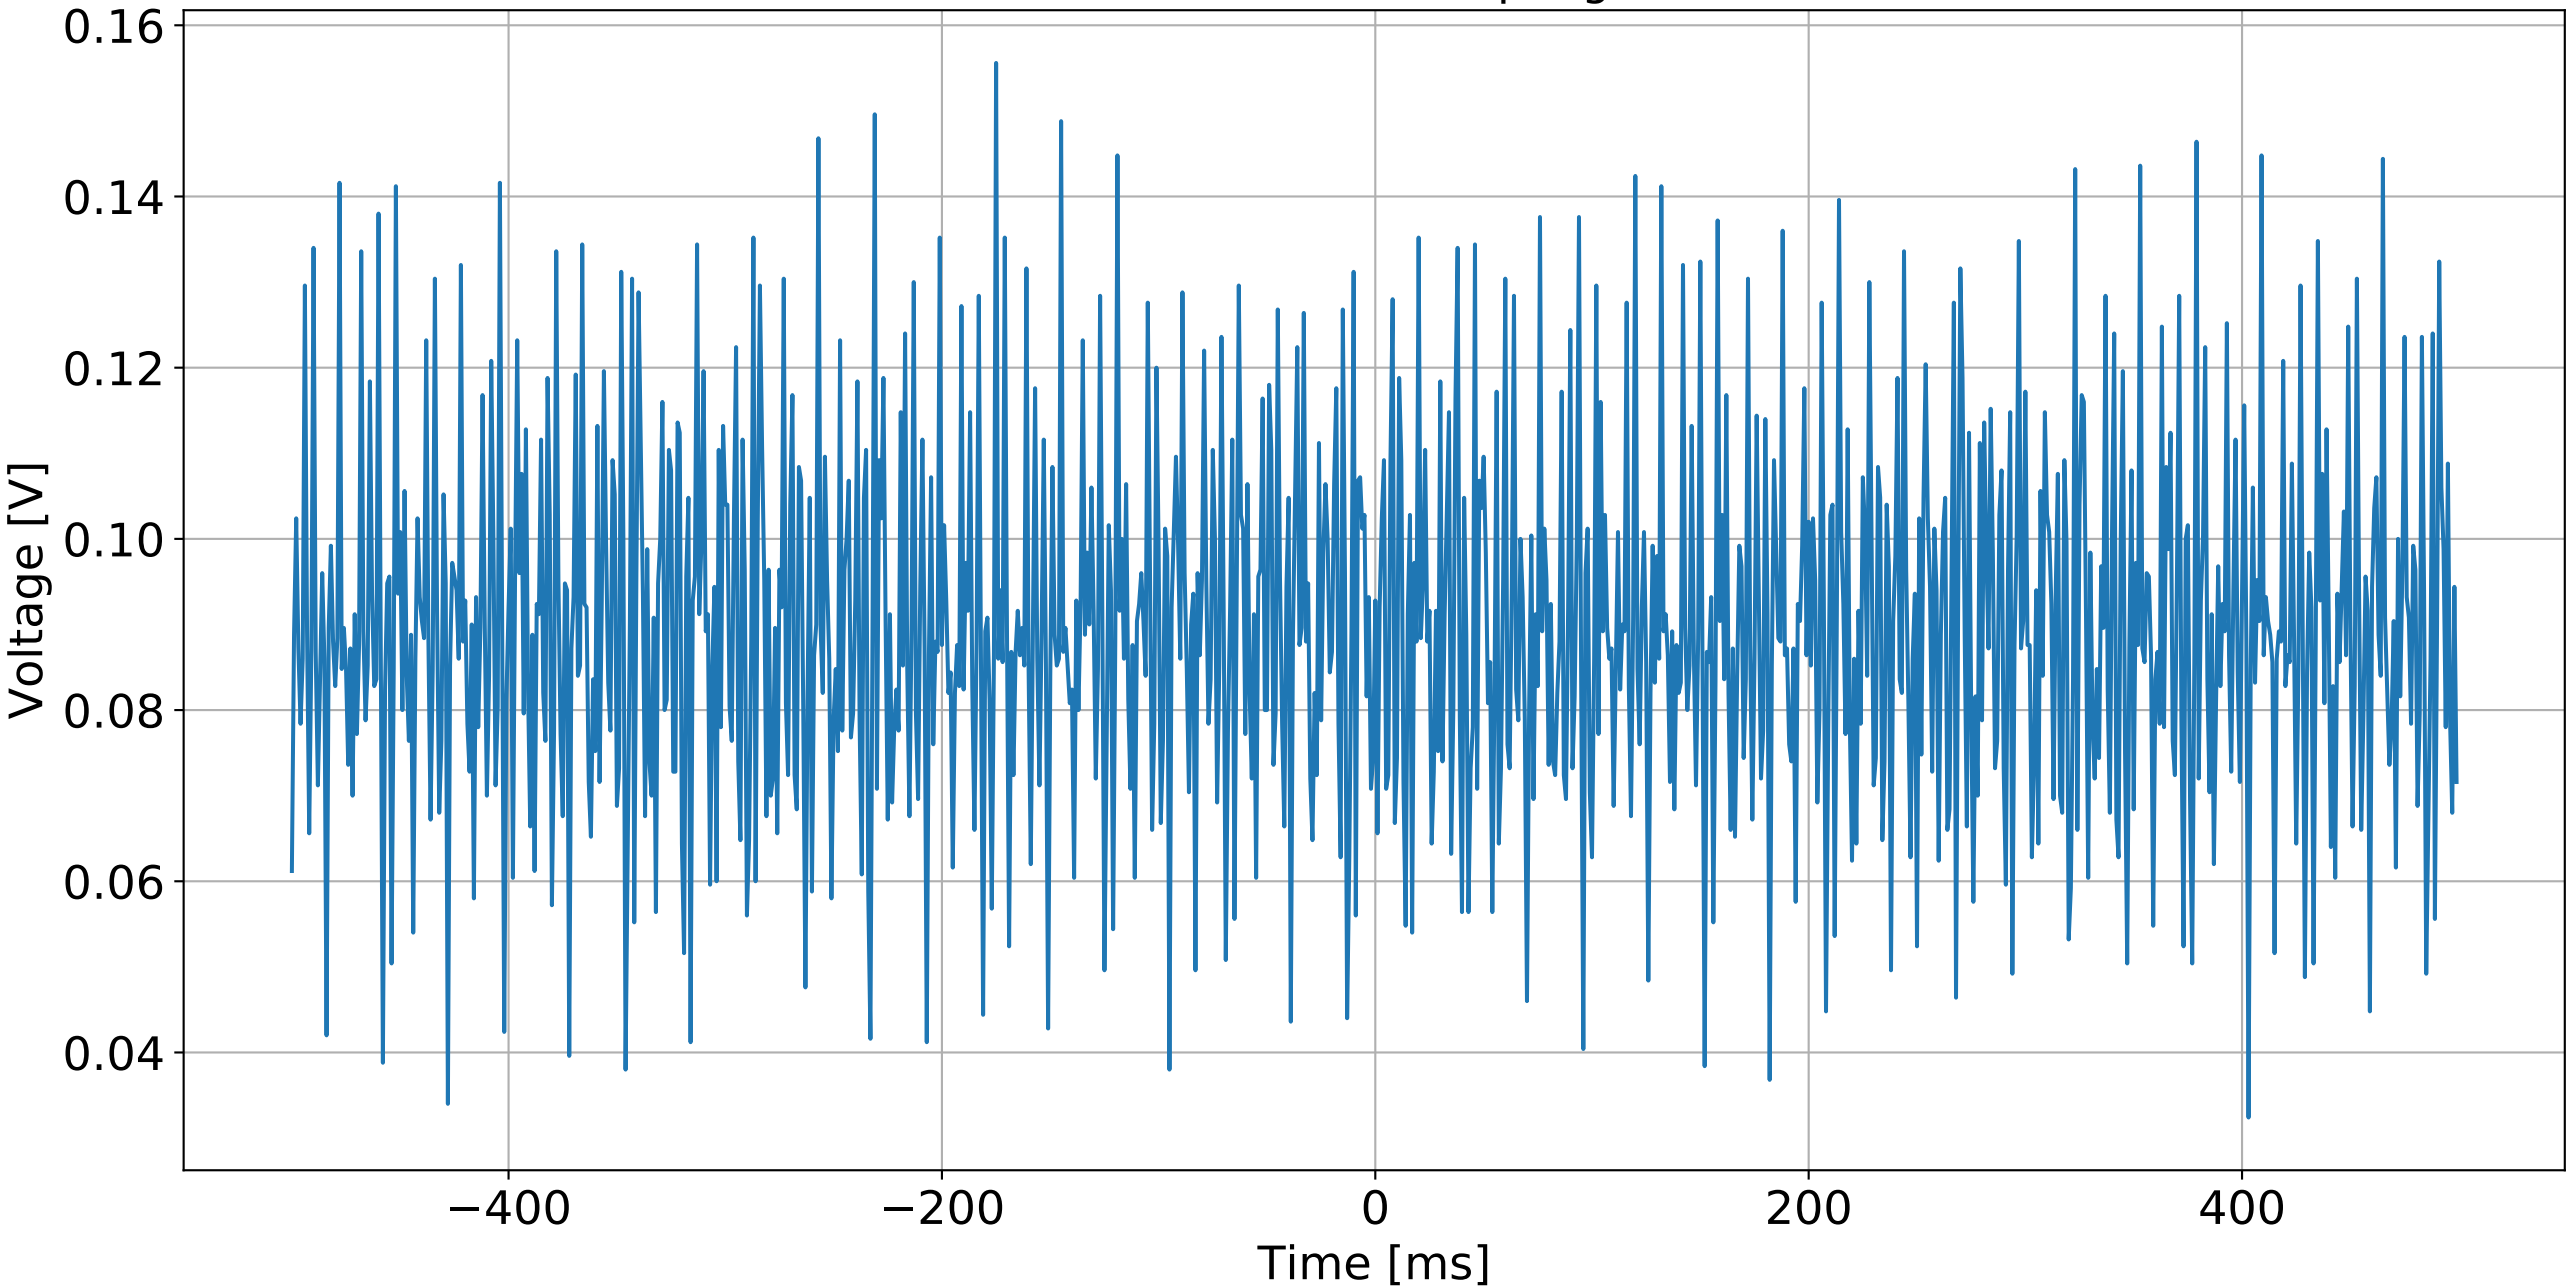

SFSS RFPD SN010 RF Out, Sampling Rate 1.0 kSa/s

SFSS RFPD SN010 RF Out, Sampling Rate 10.0 kSa/s

SFSS RFPD SN010 RF Out, Sampling Rate 100.0 kSa/s

SFSS RFPD SN010 RF Out, Sampling Rate 1.0 MSa/s

SFSS RFPD SN010 RF Out, Sampling Rate 10.0 MSa/s

SFSS RFPD SN010 RF Out, Sampling Rate 100.0 MSa/s

SFSS RFPD SN010 RF Out, Sampling Rate 1.0 GSa/s

SFSS RFPD SN010 RF Out, Sampling Rate 5.0 GSa/s