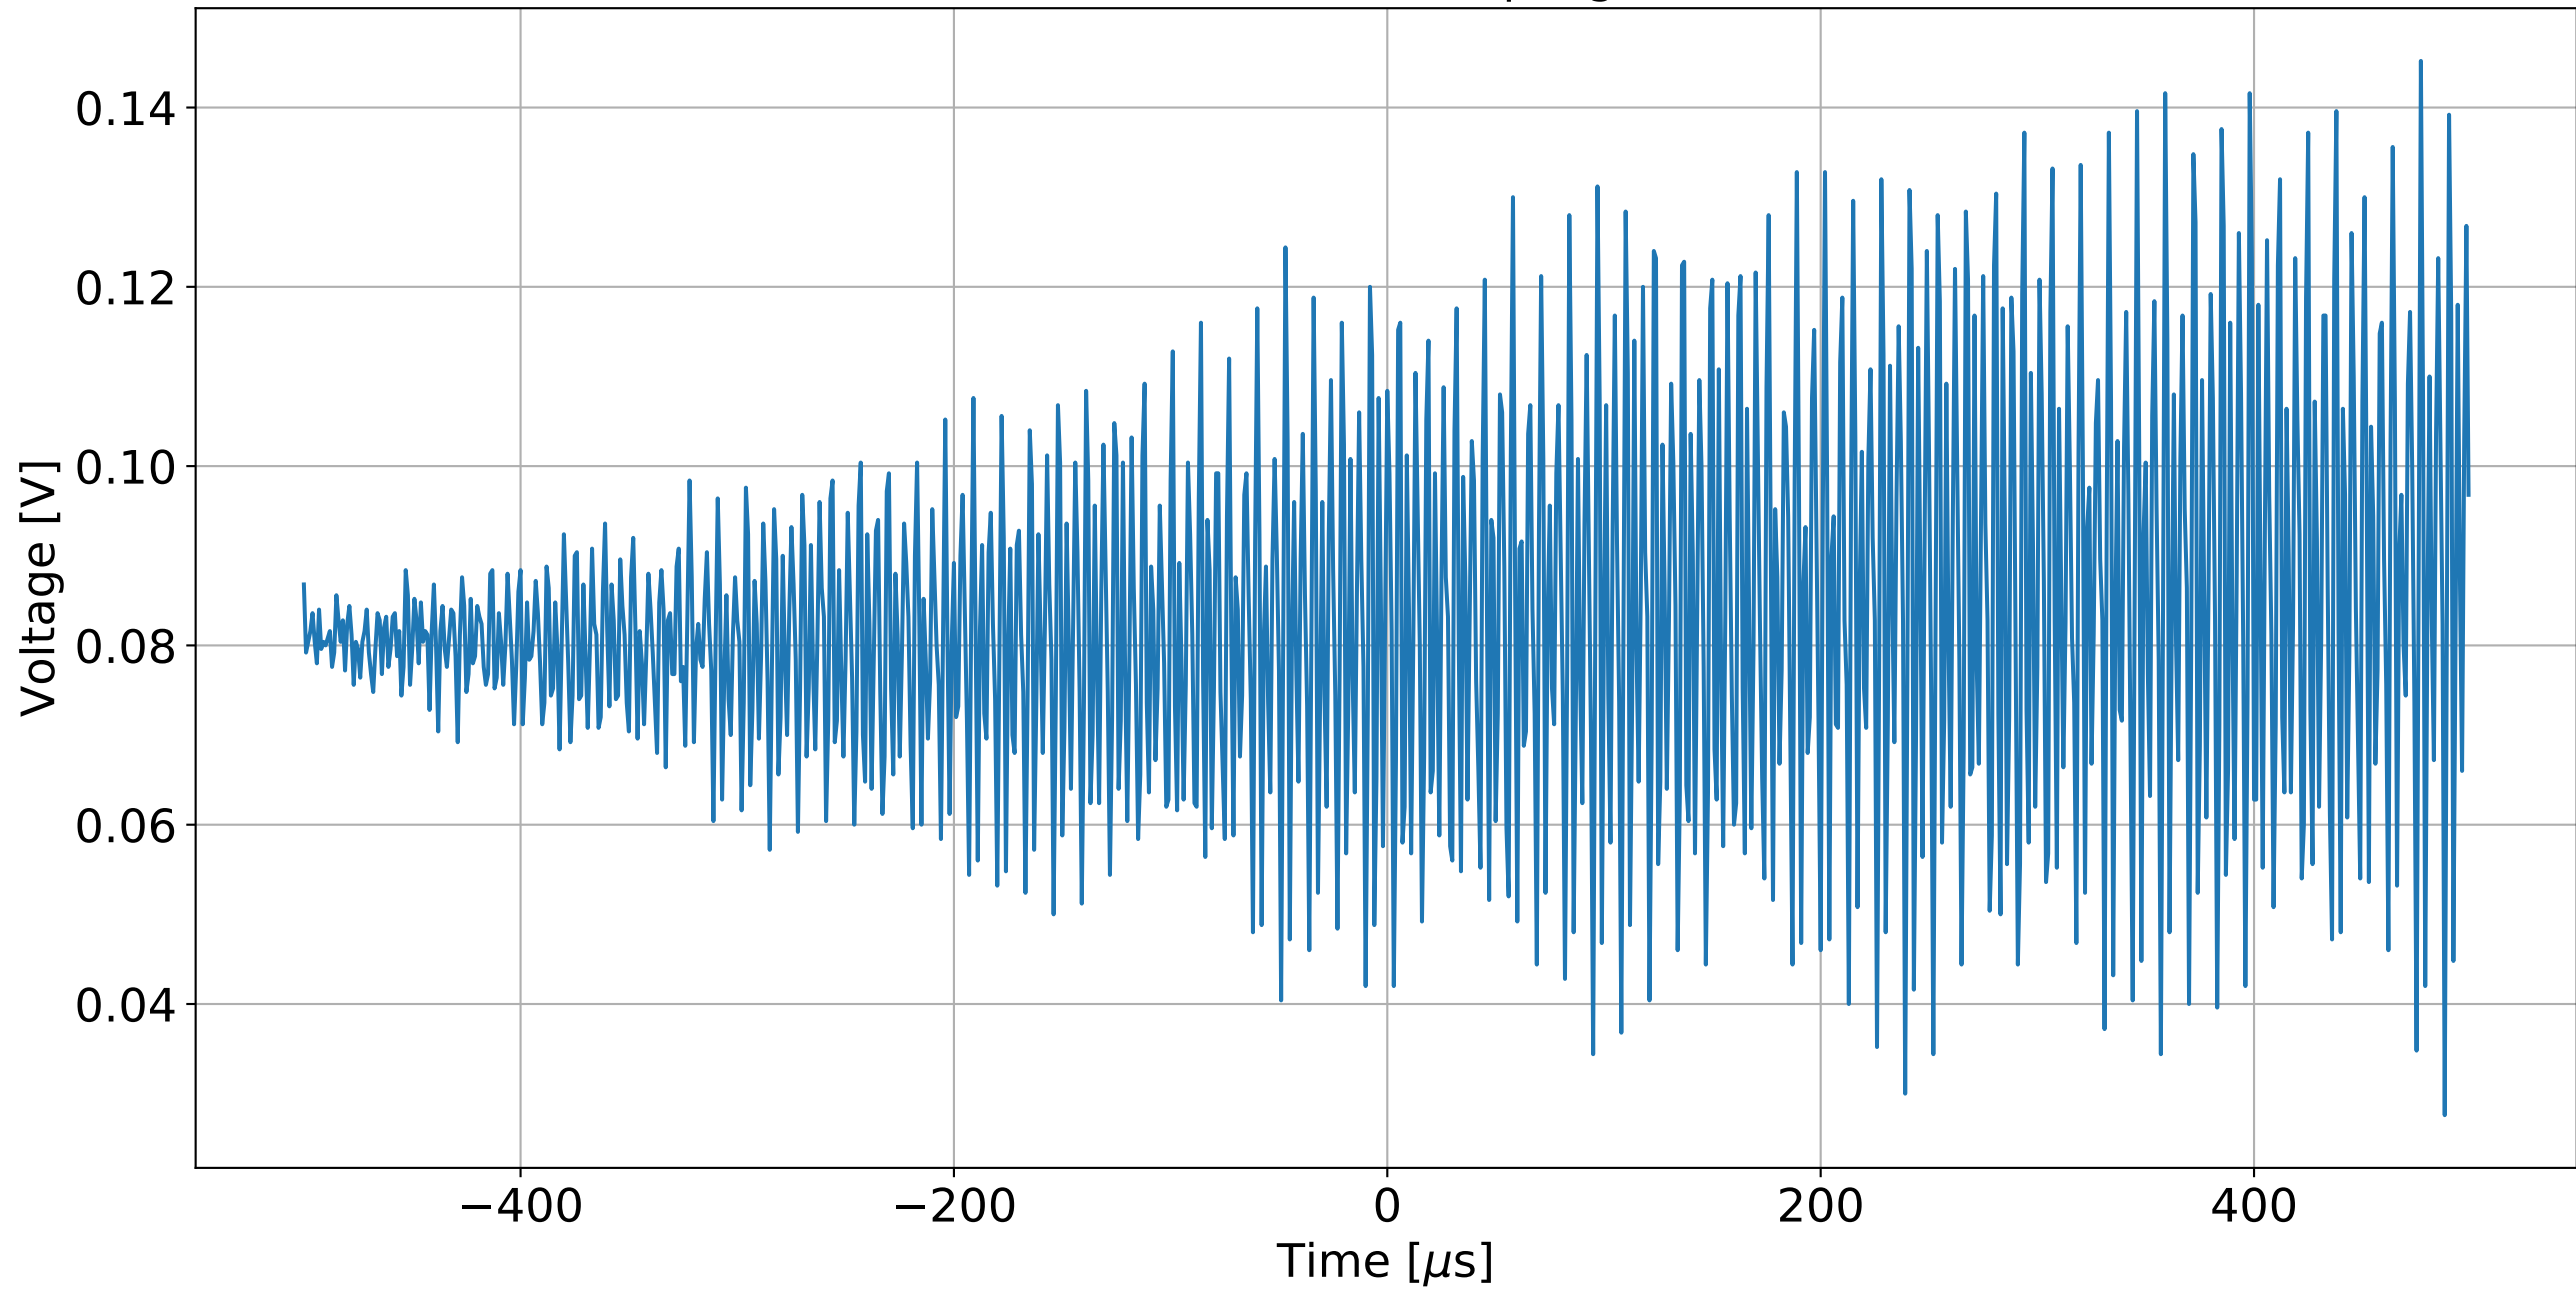

SFSS RFPD SN010 RF Out, Sampling Rate 1.0 kSa/s

SFSS RFPD SN010 RF Out, Sampling Rate 10.0 kSa/s

SFSS RFPD SN010 RF Out, Sampling Rate 100.0 kSa/s

SFSS RFPD SN010 RF Out, Sampling Rate 1.0 MSa/s

SFSS RFPD SN010 RF Out, Sampling Rate 10.0 MSa/s

SFSS RFPD SN010 RF Out, Sampling Rate 100.0 MSa/s

SFSS RFPD SN010 RF Out, Sampling Rate 1.0 GSa/s

SFSS RFPD SN010 RF Out, Sampling Rate 5.0 GSa/s