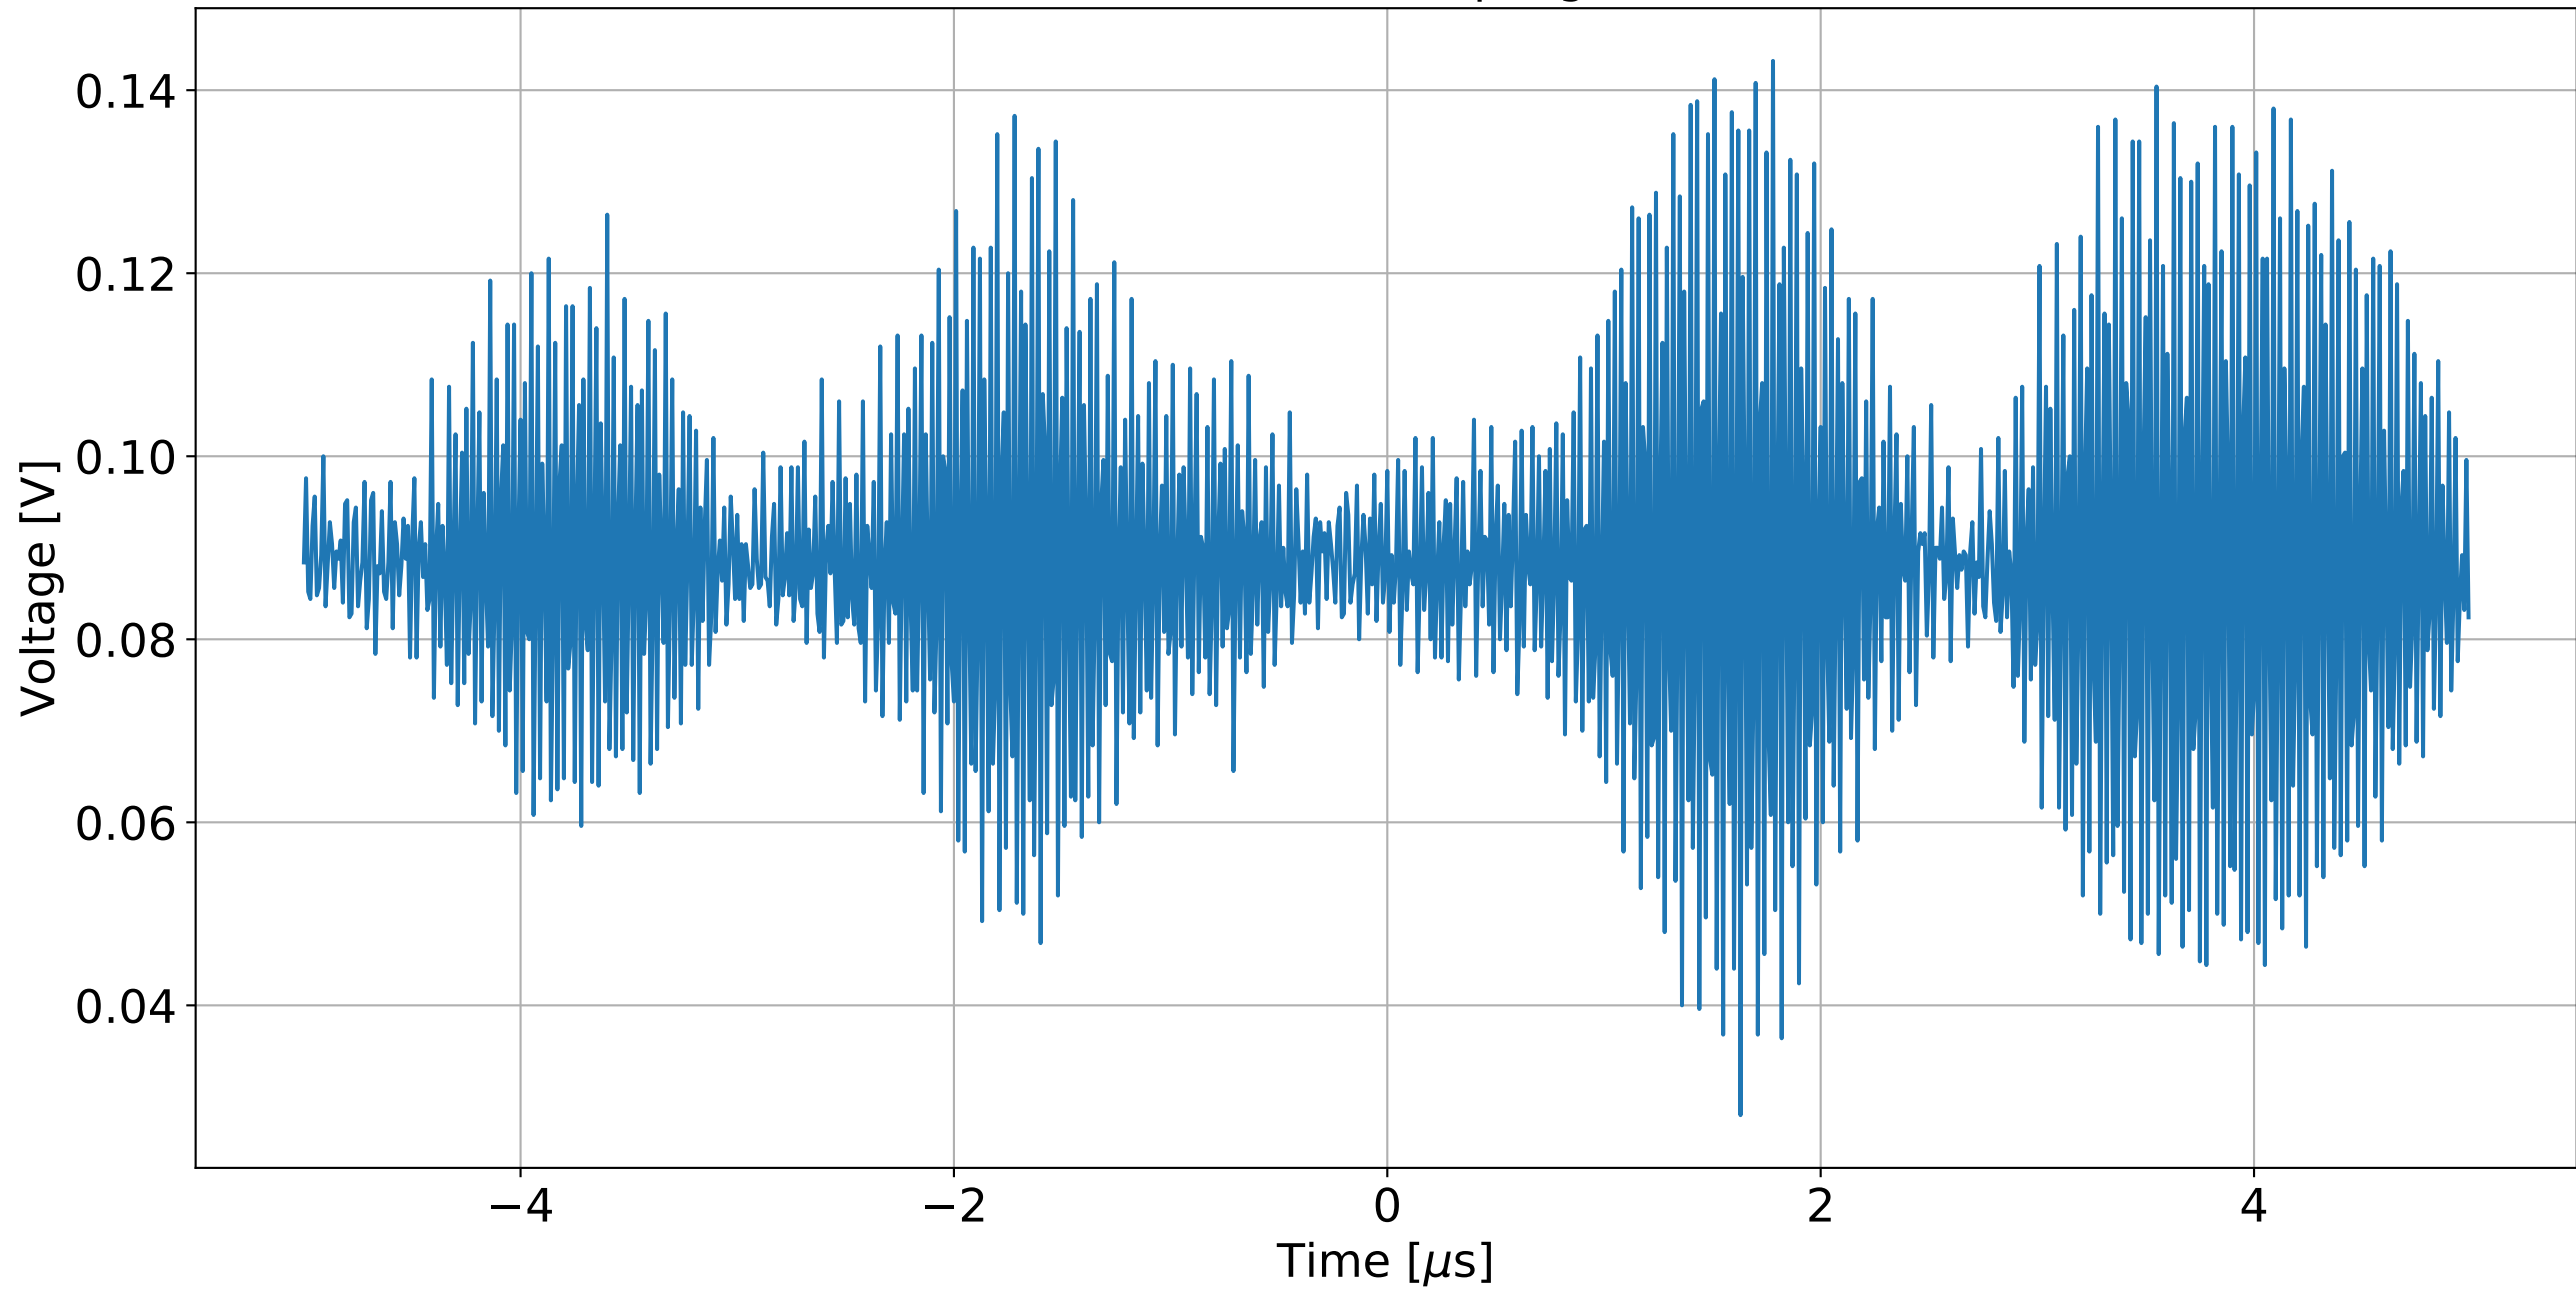

SFSS RFPD SN010 RF Out, Sampling Rate 1.0 kSa/s

SFSS RFPD SN010 RF Out, Sampling Rate 10.0 kSa/s

SFSS RFPD SN010 RF Out, Sampling Rate 100.0 kSa/s

SFSS RFPD SN010 RF Out, Sampling Rate 1.0 MSa/s

SFSS RFPD SN010 RF Out, Sampling Rate 10.0 MSa/s

SFSS RFPD SN010 RF Out, Sampling Rate 100.0 MSa/s

SFSS RFPD SN010 RF Out, Sampling Rate 1.0 GSa/s

SFSS RFPD SN010 RF Out, Sampling Rate 5.0 GSa/s