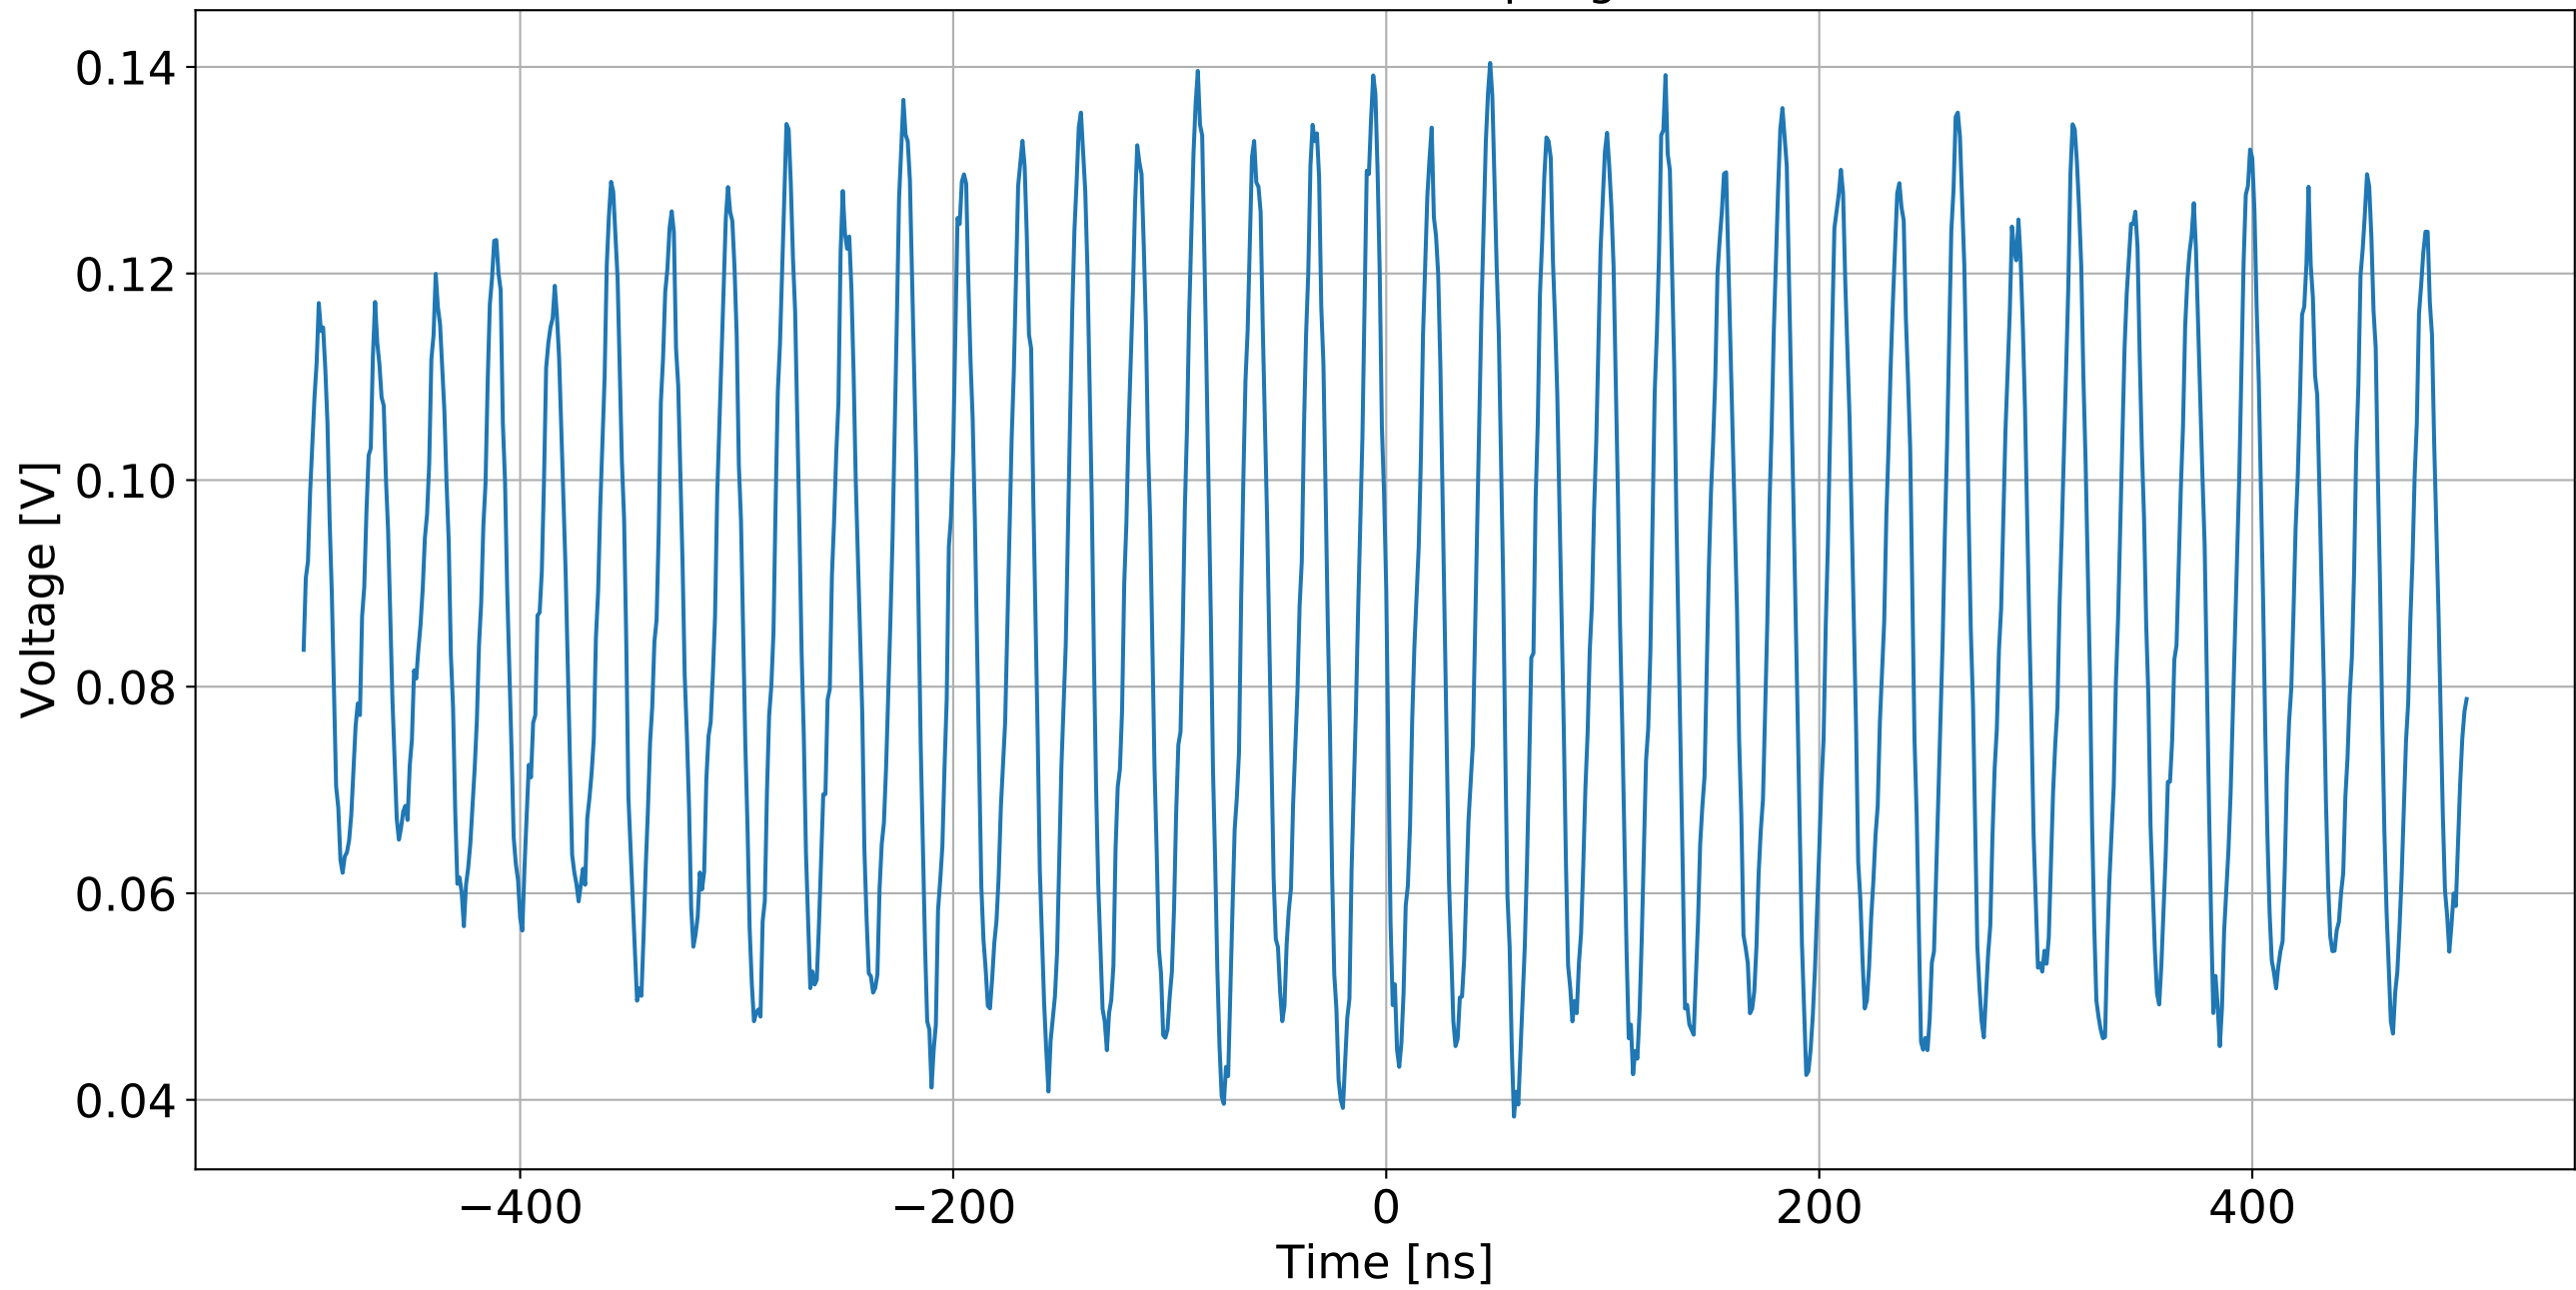

SFSS RFPD SN010 RF Out, Sampling Rate 1.0 kSa/s

SFSS RFPD SN010 RF Out, Sampling Rate 10.0 kSa/s

SFSS RFPD SN010 RF Out, Sampling Rate 100.0 kSa/s

SFSS RFPD SN010 RF Out, Sampling Rate 1.0 MSa/s

SFSS RFPD SN010 RF Out, Sampling Rate 10.0 MSa/s

SFSS RFPD SN010 RF Out, Sampling Rate 100.0 MSa/s

SFSS RFPD SN010 RF Out, Sampling Rate 1.0 GSa/s

SFSS RFPD SN010 RF Out, Sampling Rate 5.0 GSa/s