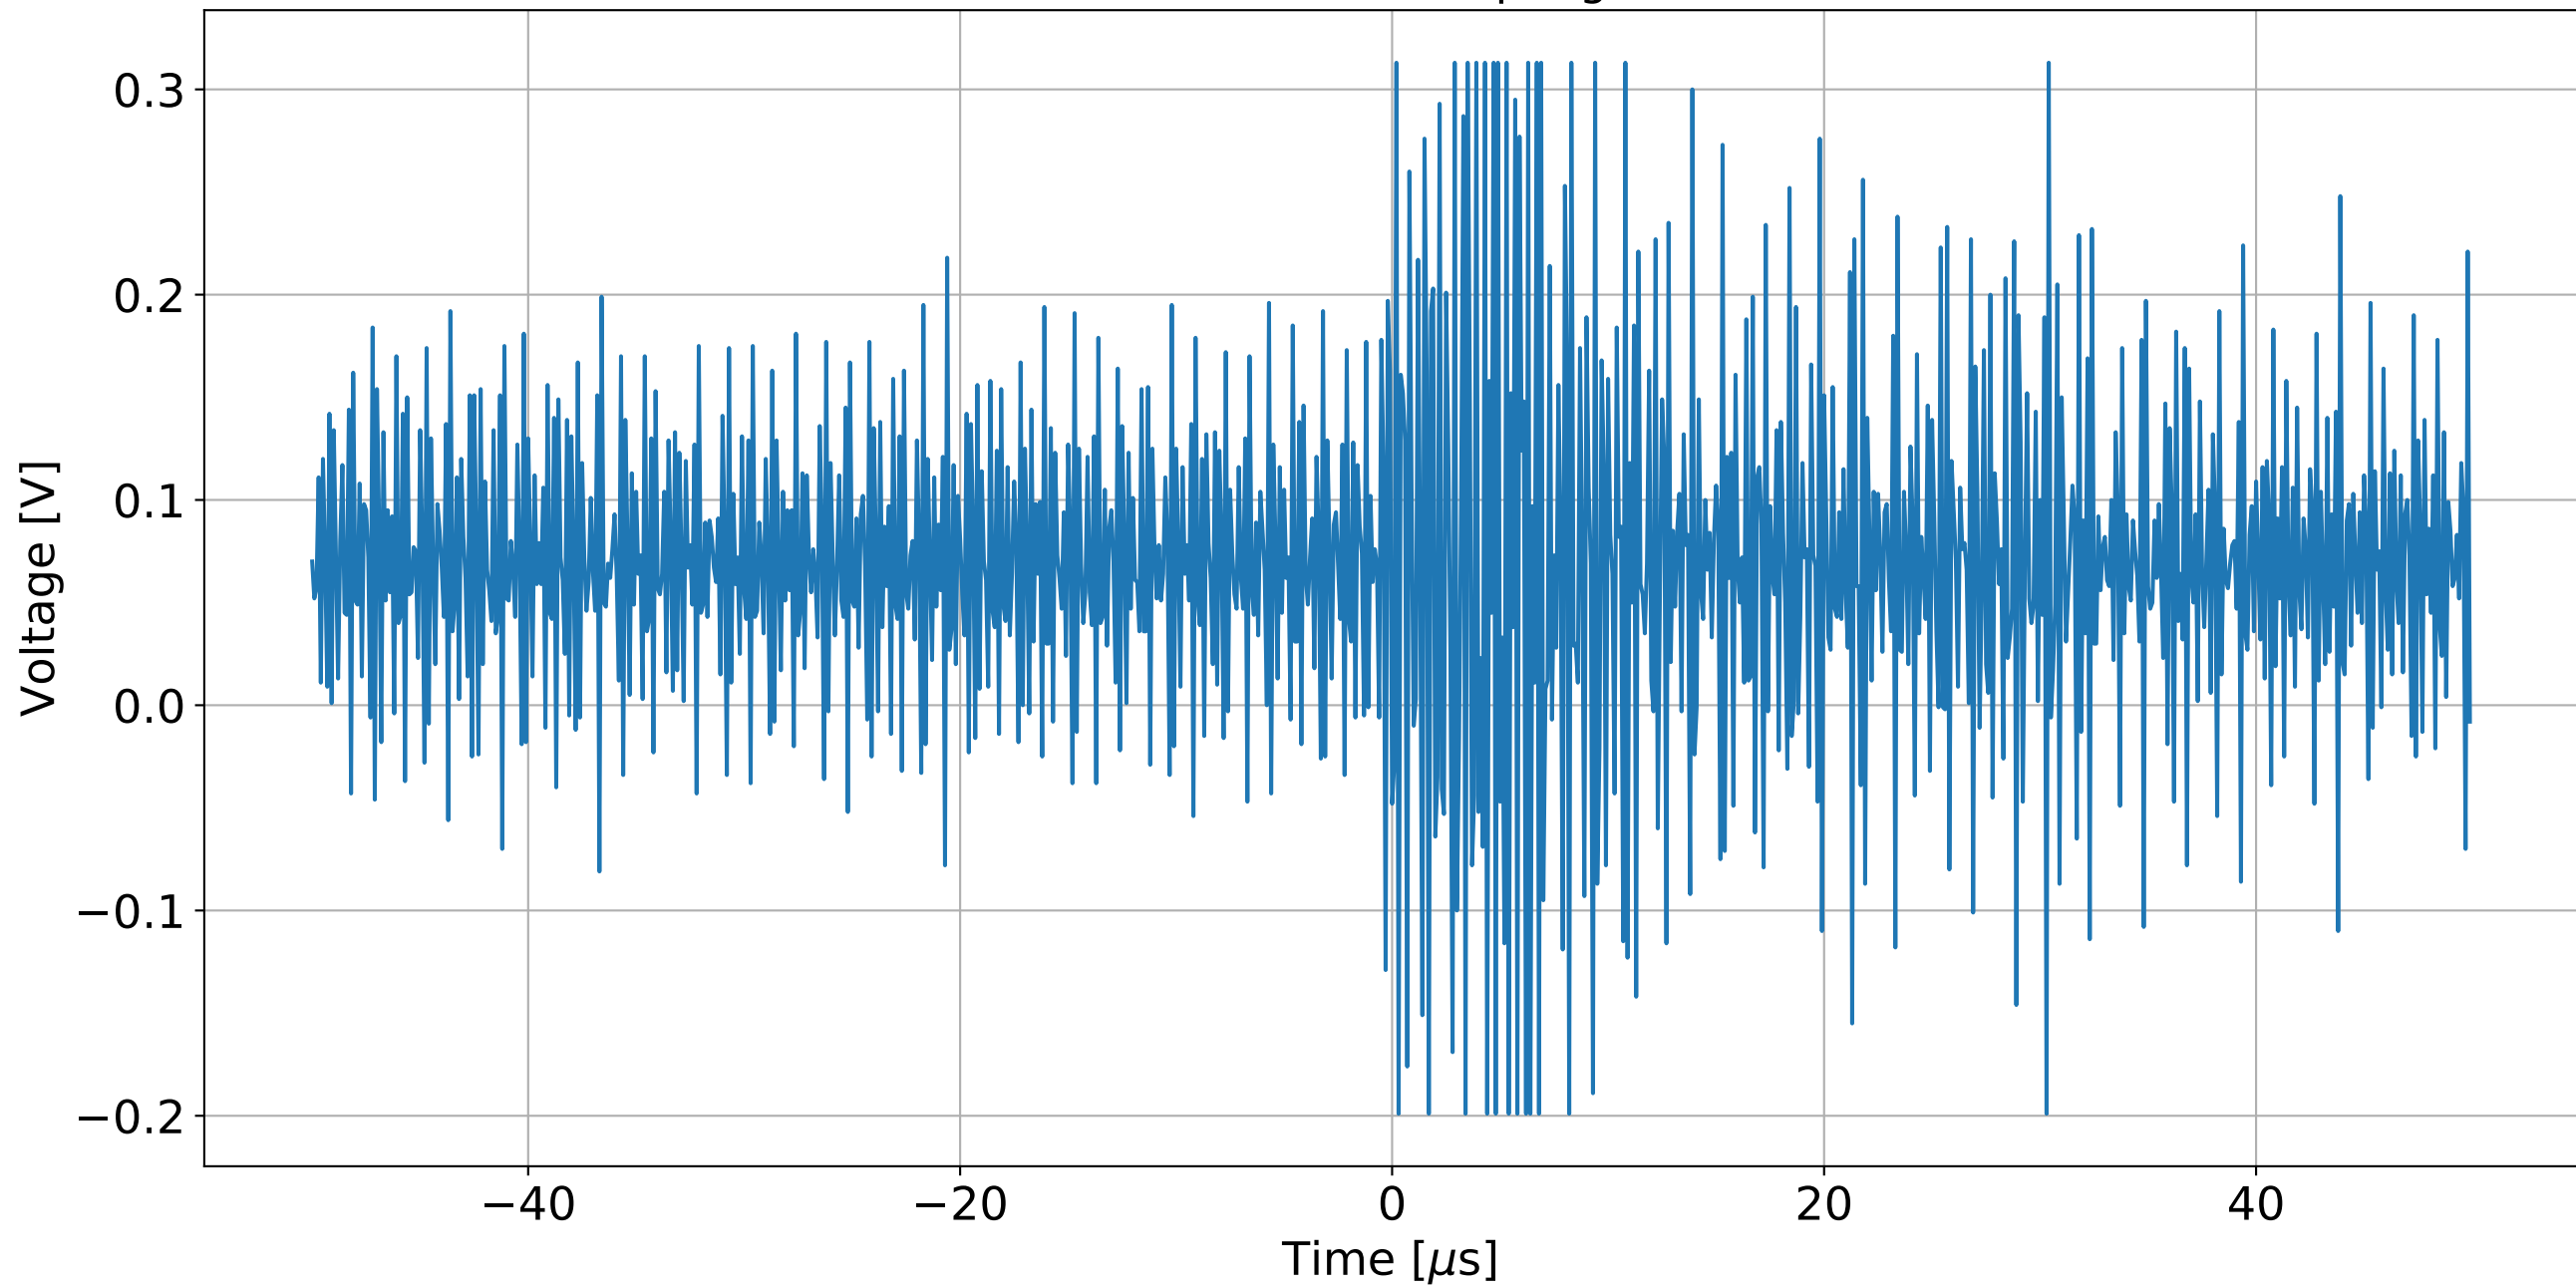

NFSS RFPD SN009 RF Out, Sampling Rate 1.0 kSa/s

NFSS RFPD SN009 RF Out, Sampling Rate 10.0 kSa/s

NFSS RFPD SN009 RF Out, Sampling Rate 100.0 kSa/s

NFSS RFPD SN009 RF Out, Sampling Rate 1.0 MSa/s

NFSS RFPD SN009 RF Out, Sampling Rate 10.0 MSa/s

NFSS RFPD SN009 RF Out, Sampling Rate 100.0 MSa/s

NFSS RFPD SN009 RF Out, Sampling Rate 1.0 GSa/s

NFSS RFPD SN009 RF Out, Sampling Rate 5.0 GSa/s