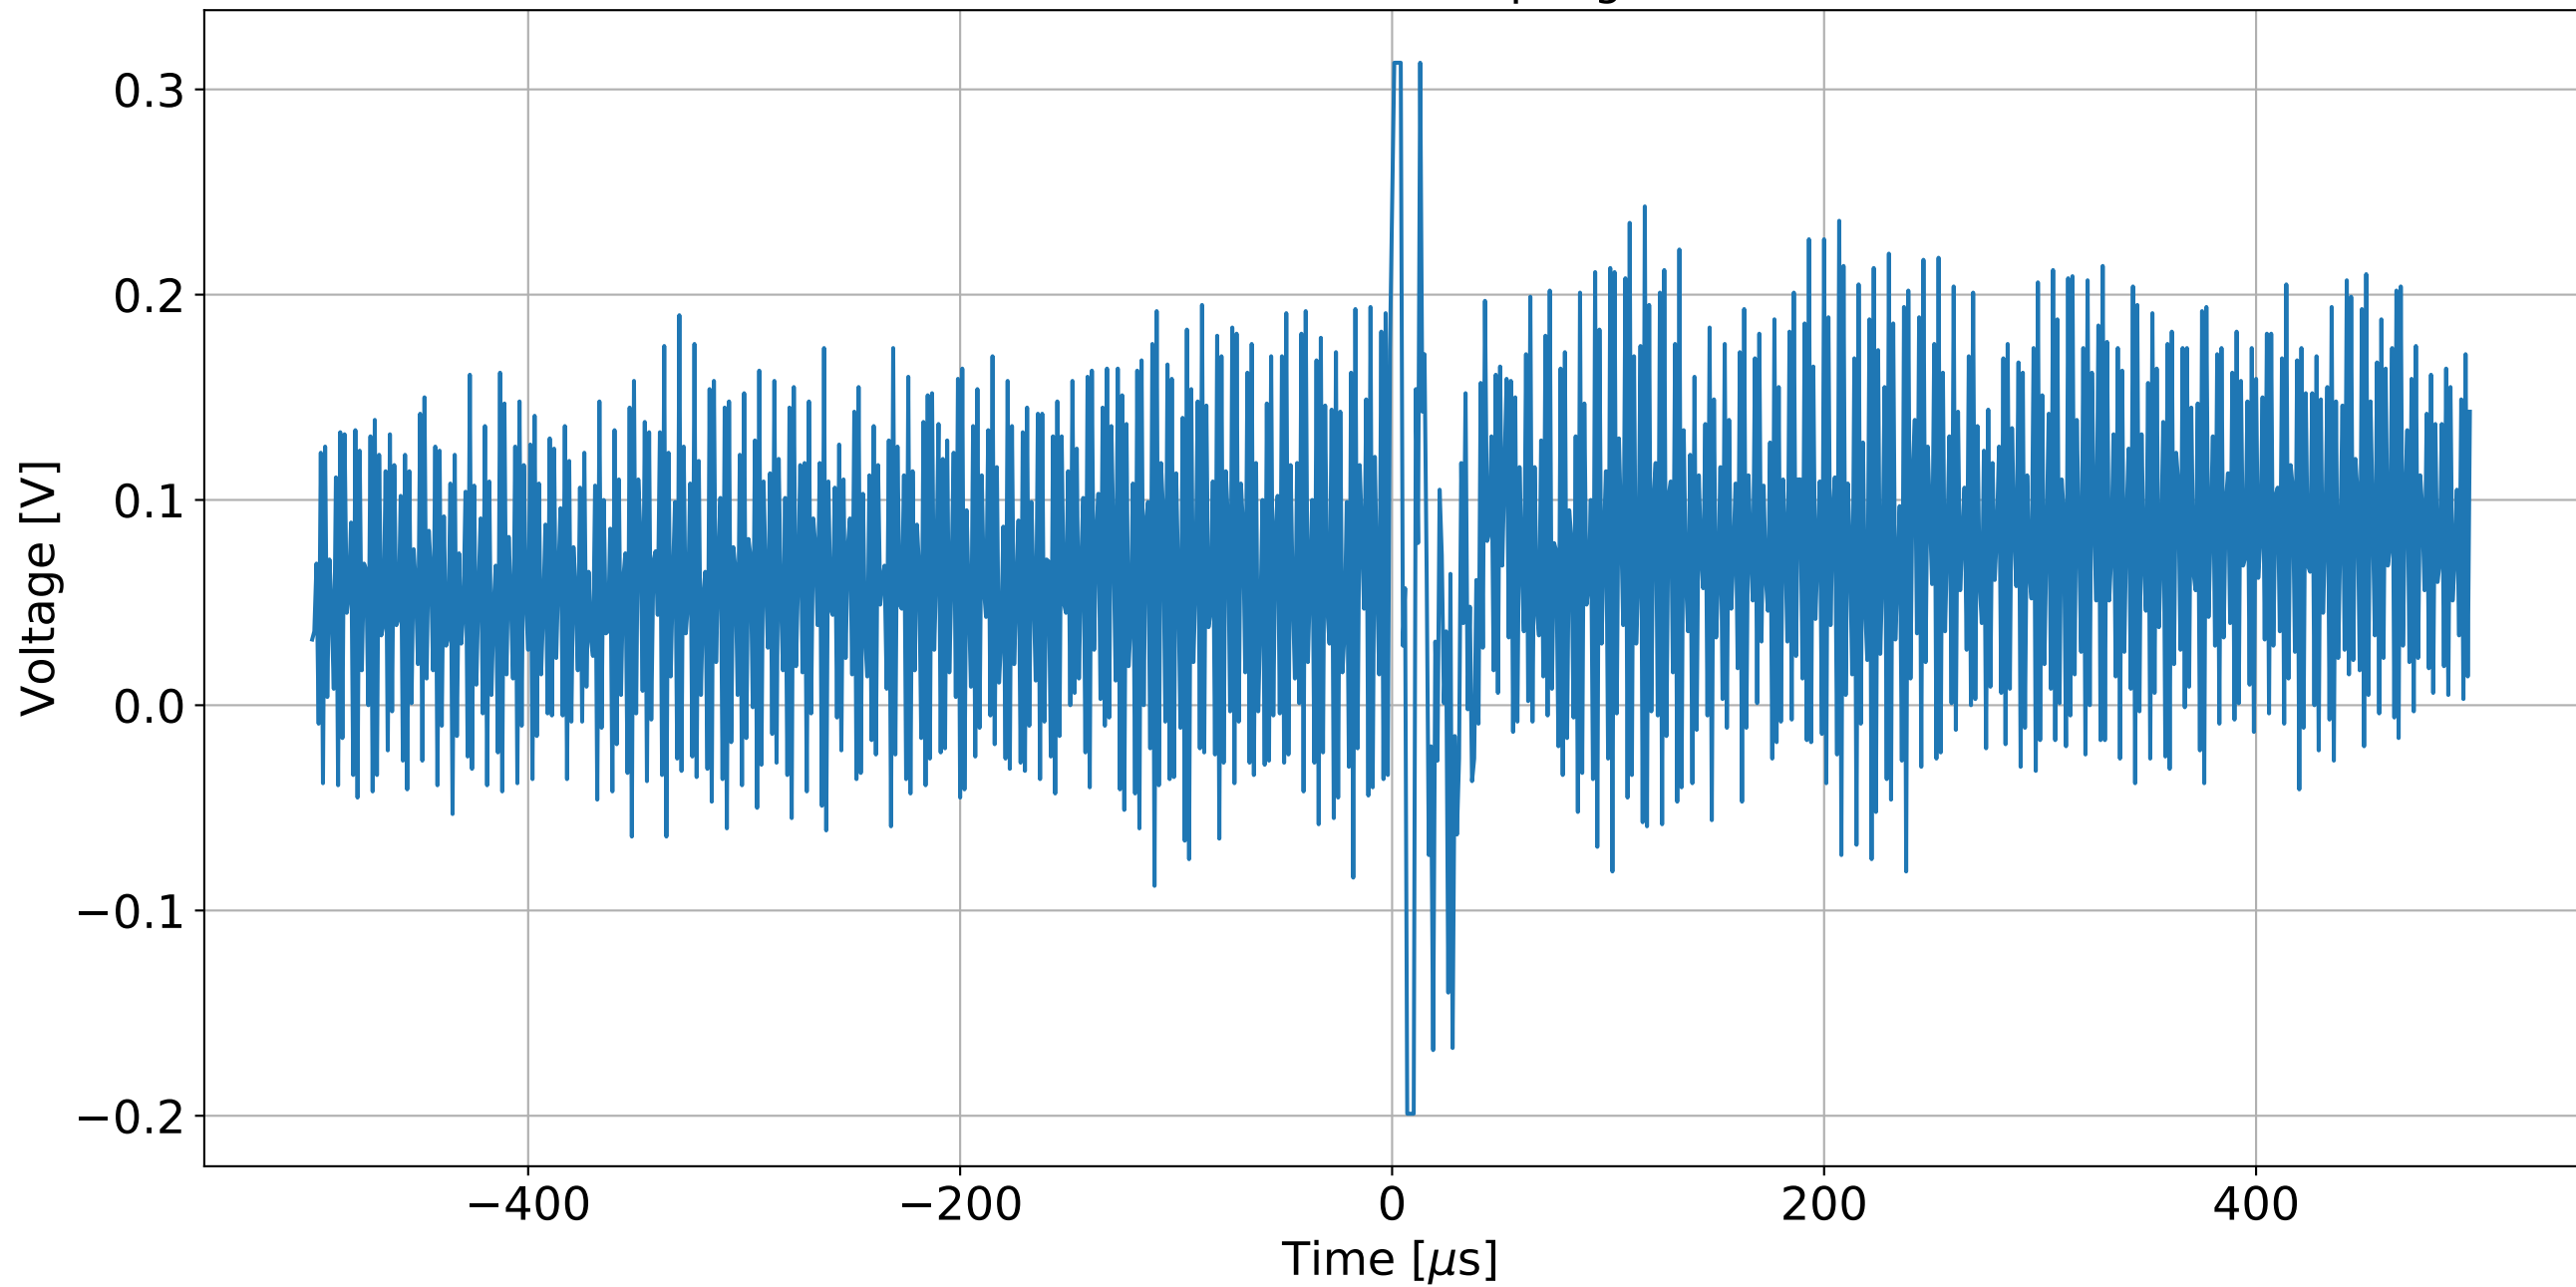

NFSS RFPD SN009 RF Out, Sampling Rate 1.0 kSa/s

NFSS RFPD SN009 RF Out, Sampling Rate 10.0 kSa/s

NFSS RFPD SN009 RF Out, Sampling Rate 100.0 kSa/s

NFSS RFPD SN009 RF Out, Sampling Rate 1.0 MSa/s

NFSS RFPD SN009 RF Out, Sampling Rate 10.0 MSa/s

NFSS RFPD SN009 RF Out, Sampling Rate 100.0 MSa/s

NFSS RFPD SN009 RF Out, Sampling Rate 1.0 GSa/s

NFSS RFPD SN009 RF Out, Sampling Rate 5.0 GSa/s