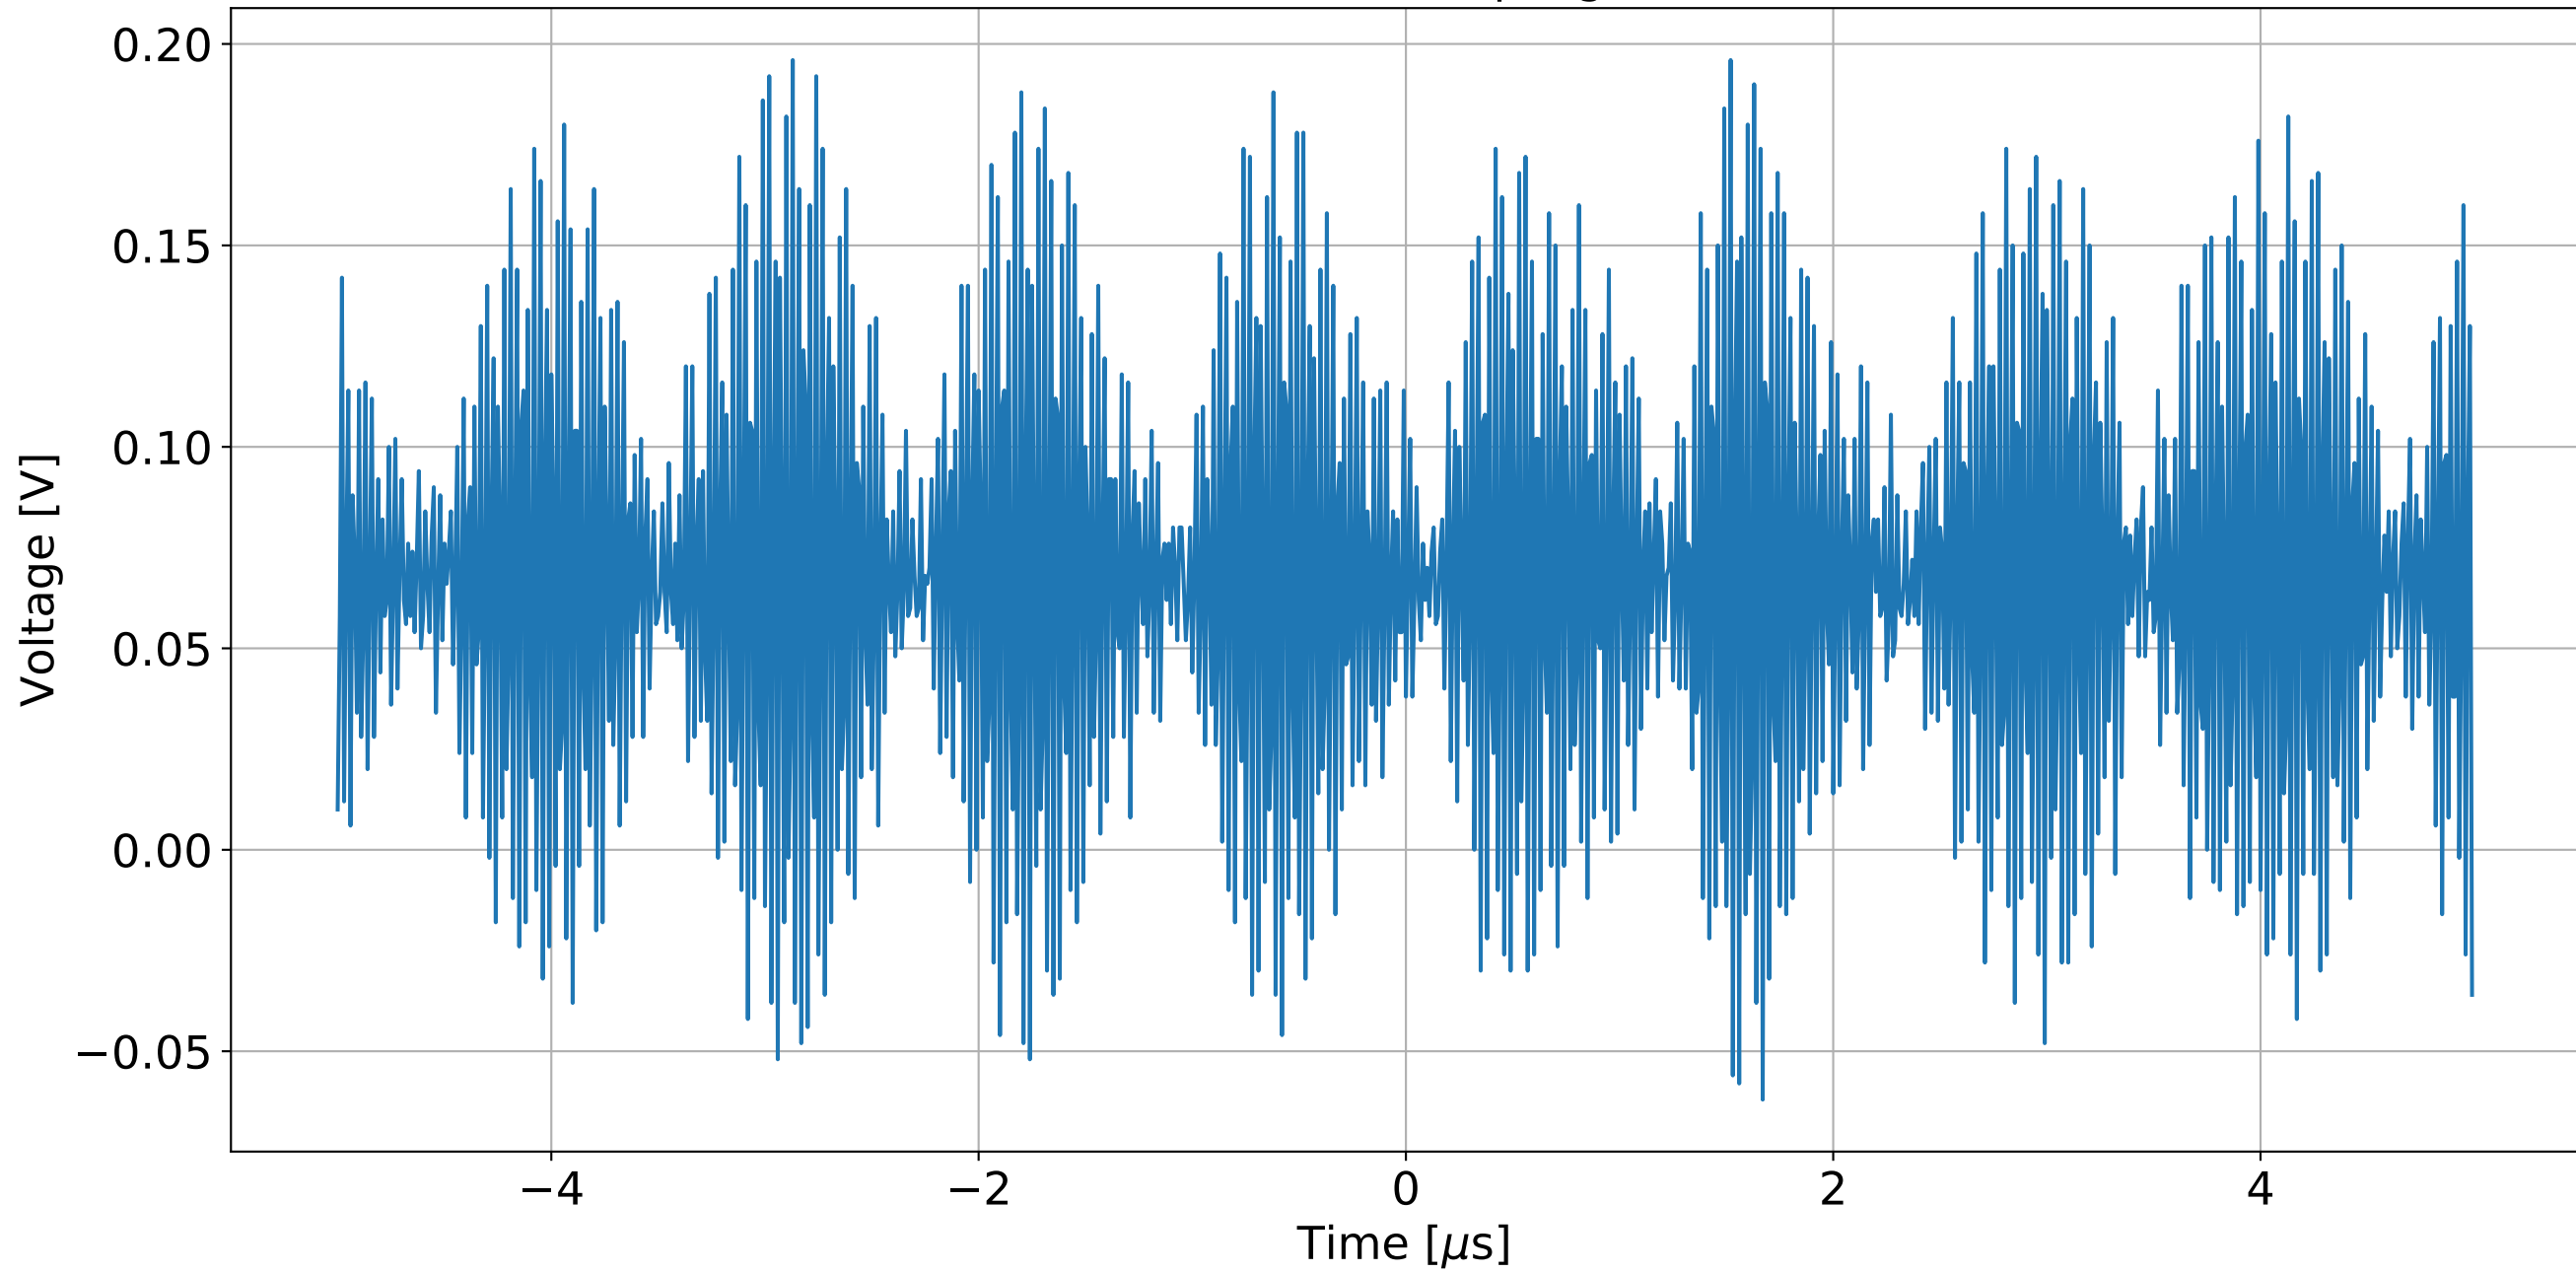

NFSS RFPD SN009 RF Out, Sampling Rate 1.0 kSa/s

NFSS RFPD SN009 RF Out, Sampling Rate 10.0 kSa/s

NFSS RFPD SN009 RF Out, Sampling Rate 100.0 kSa/s

NFSS RFPD SN009 RF Out, Sampling Rate 1.0 MSa/s

NFSS RFPD SN009 RF Out, Sampling Rate 10.0 MSa/s

NFSS RFPD SN009 RF Out, Sampling Rate 100.0 MSa/s

NFSS RFPD SN009 RF Out, Sampling Rate 1.0 GSa/s

NFSS RFPD SN009 RF Out, Sampling Rate 5.0 GSa/s