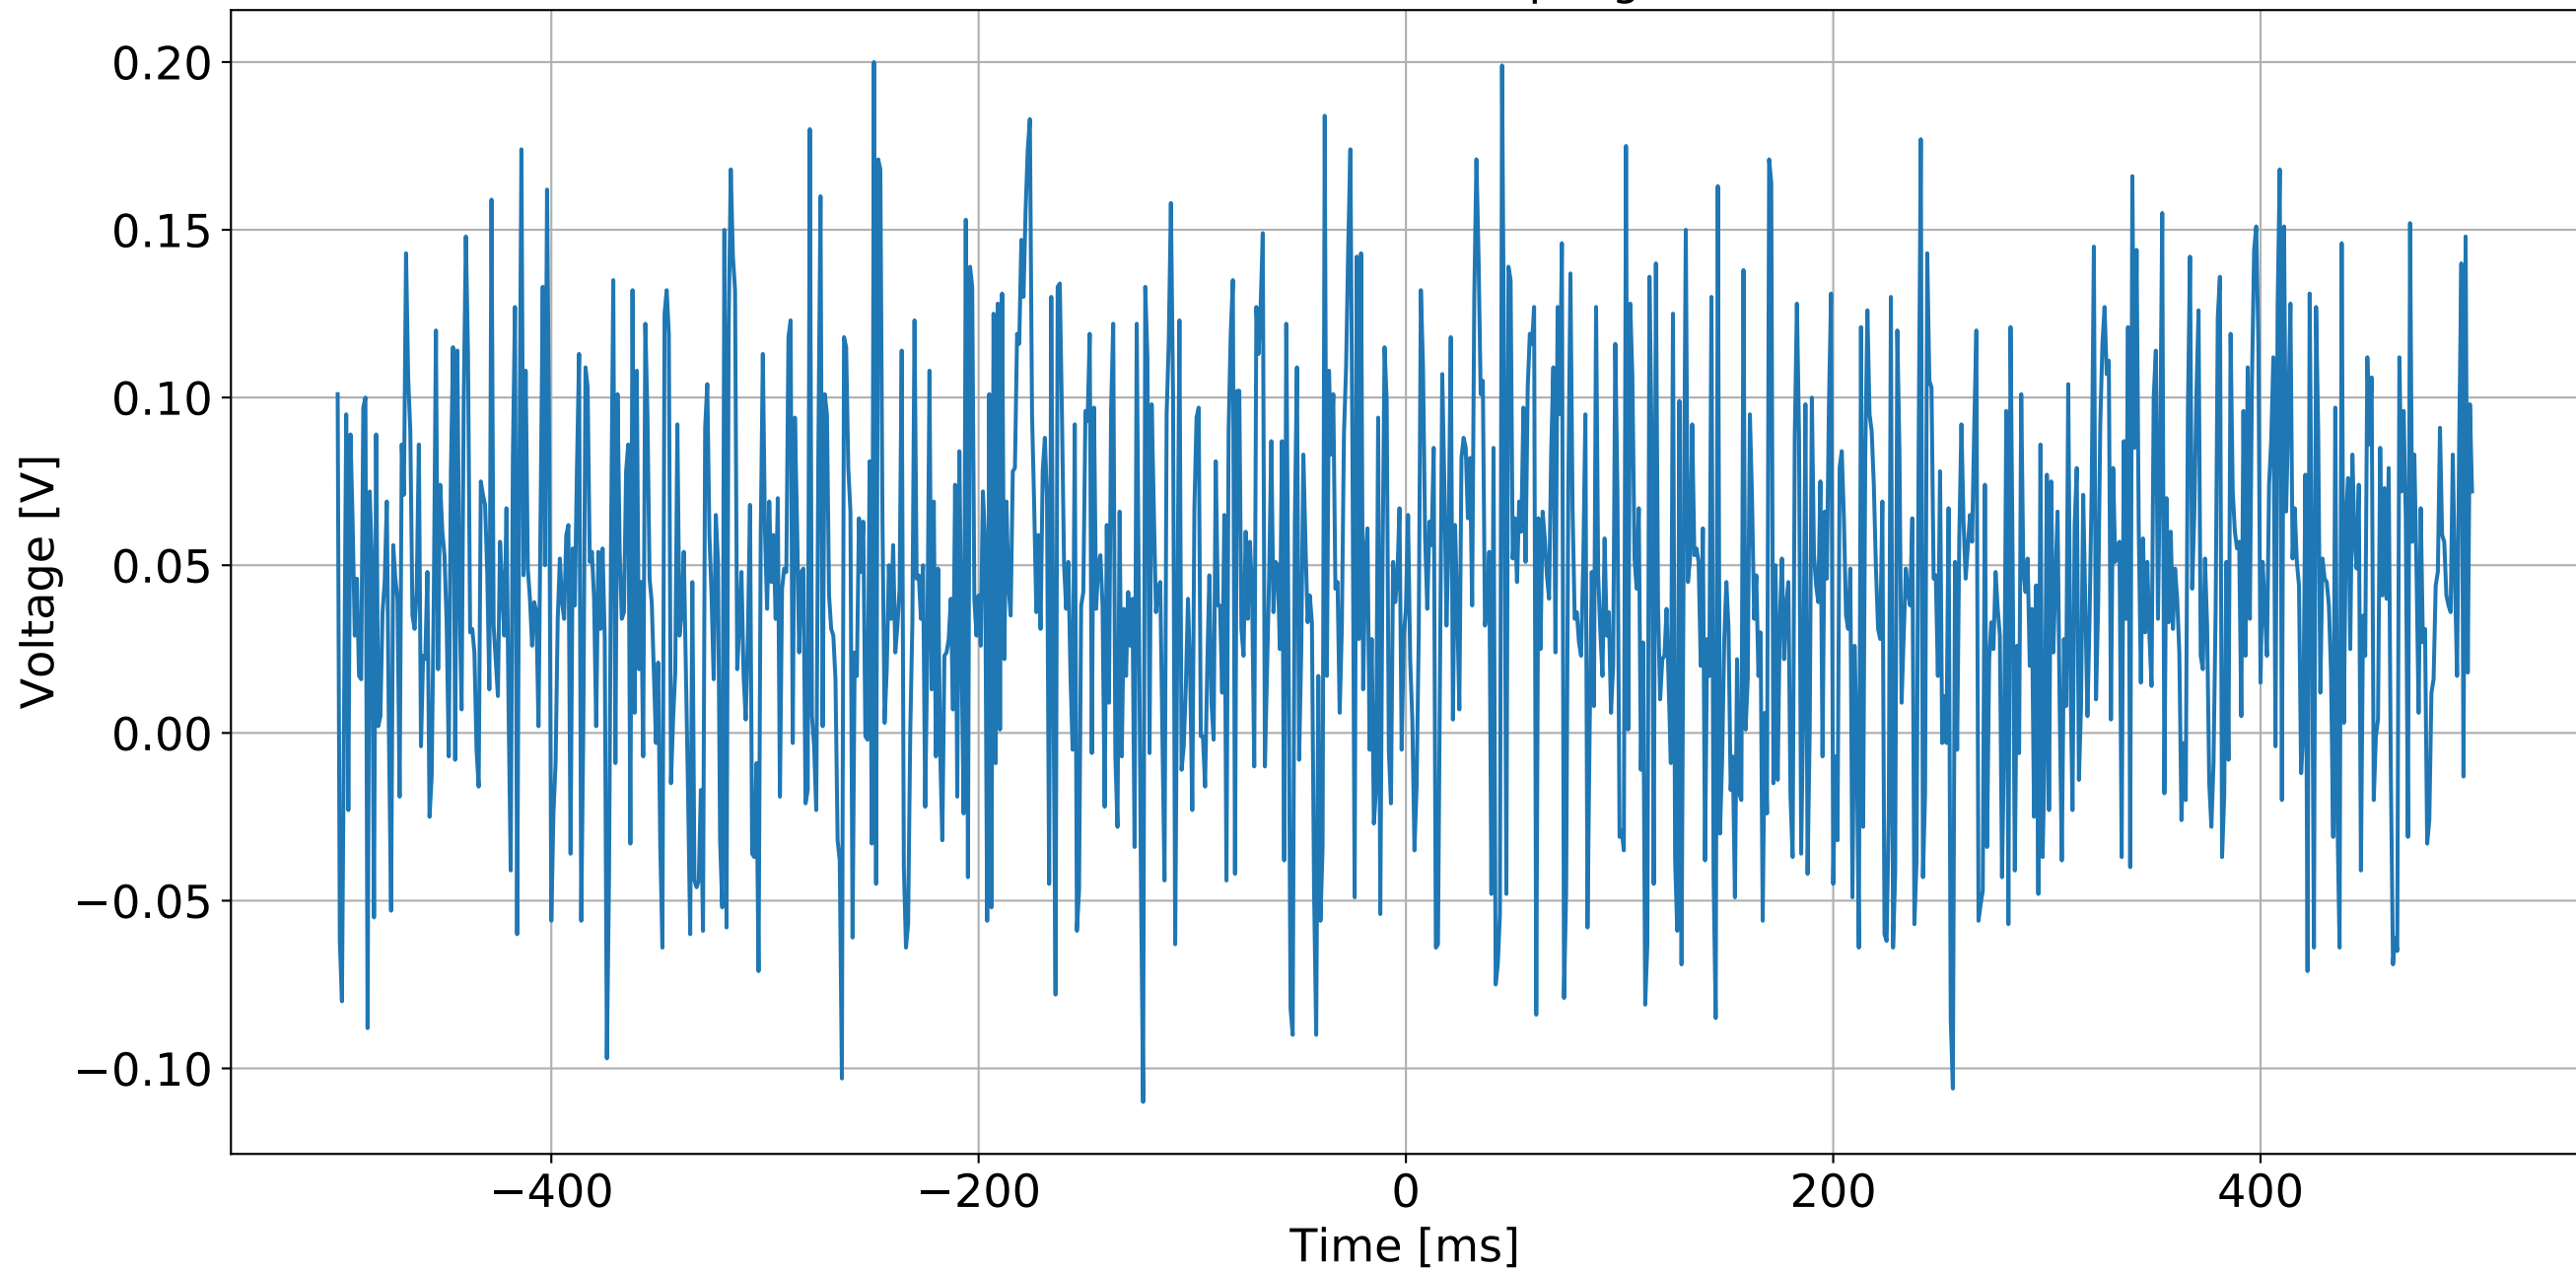

NFSS RFPD SN009 RF Out, Sampling Rate 1.0 kSa/s

NFSS RFPD SN009 RF Out, Sampling Rate 10.0 kSa/s

NFSS RFPD SN009 RF Out, Sampling Rate 100.0 kSa/s

NFSS RFPD SN009 RF Out, Sampling Rate 1.0 MSa/s

NFSS RFPD SN009 RF Out, Sampling Rate 10.0 MSa/s

NFSS RFPD SN009 RF Out, Sampling Rate 100.0 MSa/s

NFSS RFPD SN009 RF Out, Sampling Rate 1.0 GSa/s

NFSS RFPD SN009 RF Out, Sampling Rate 5.0 GSa/s