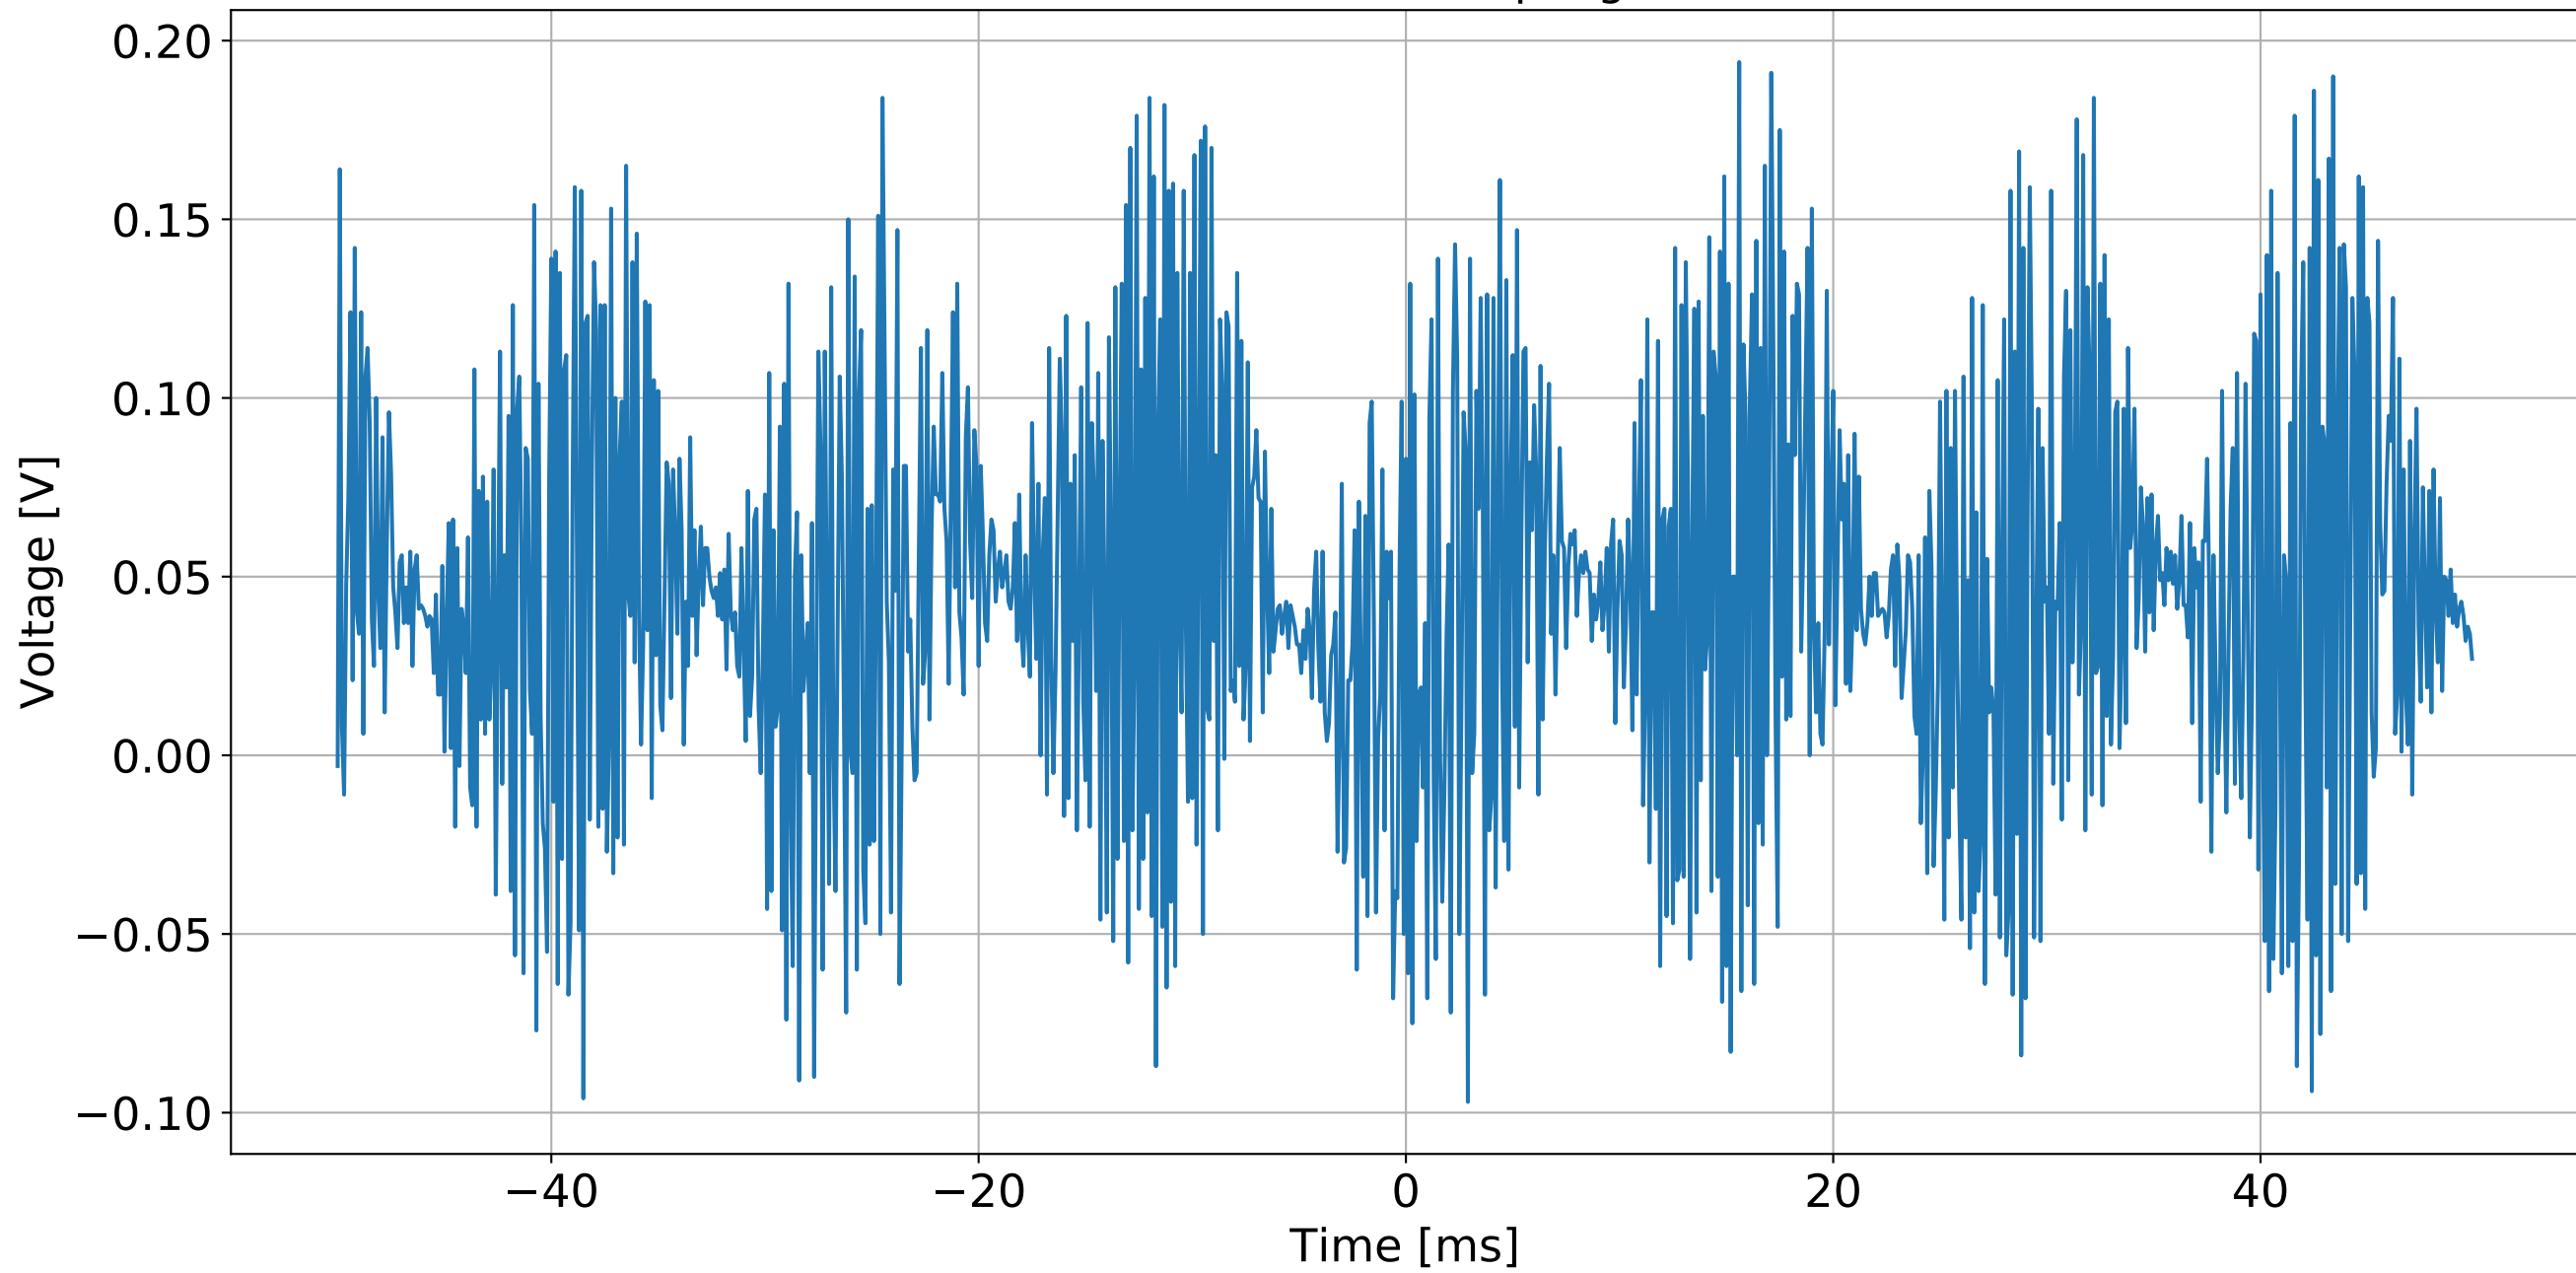

NFSS RFPD SN009 RF Out, Sampling Rate 1.0 kSa/s

NFSS RFPD SN009 RF Out, Sampling Rate 10.0 kSa/s

NFSS RFPD SN009 RF Out, Sampling Rate 100.0 kSa/s

NFSS RFPD SN009 RF Out, Sampling Rate 1.0 MSa/s

NFSS RFPD SN009 RF Out, Sampling Rate 10.0 MSa/s

NFSS RFPD SN009 RF Out, Sampling Rate 100.0 MSa/s

NFSS RFPD SN009 RF Out, Sampling Rate 1.0 GSa/s

NFSS RFPD SN009 RF Out, Sampling Rate 5.0 GSa/s