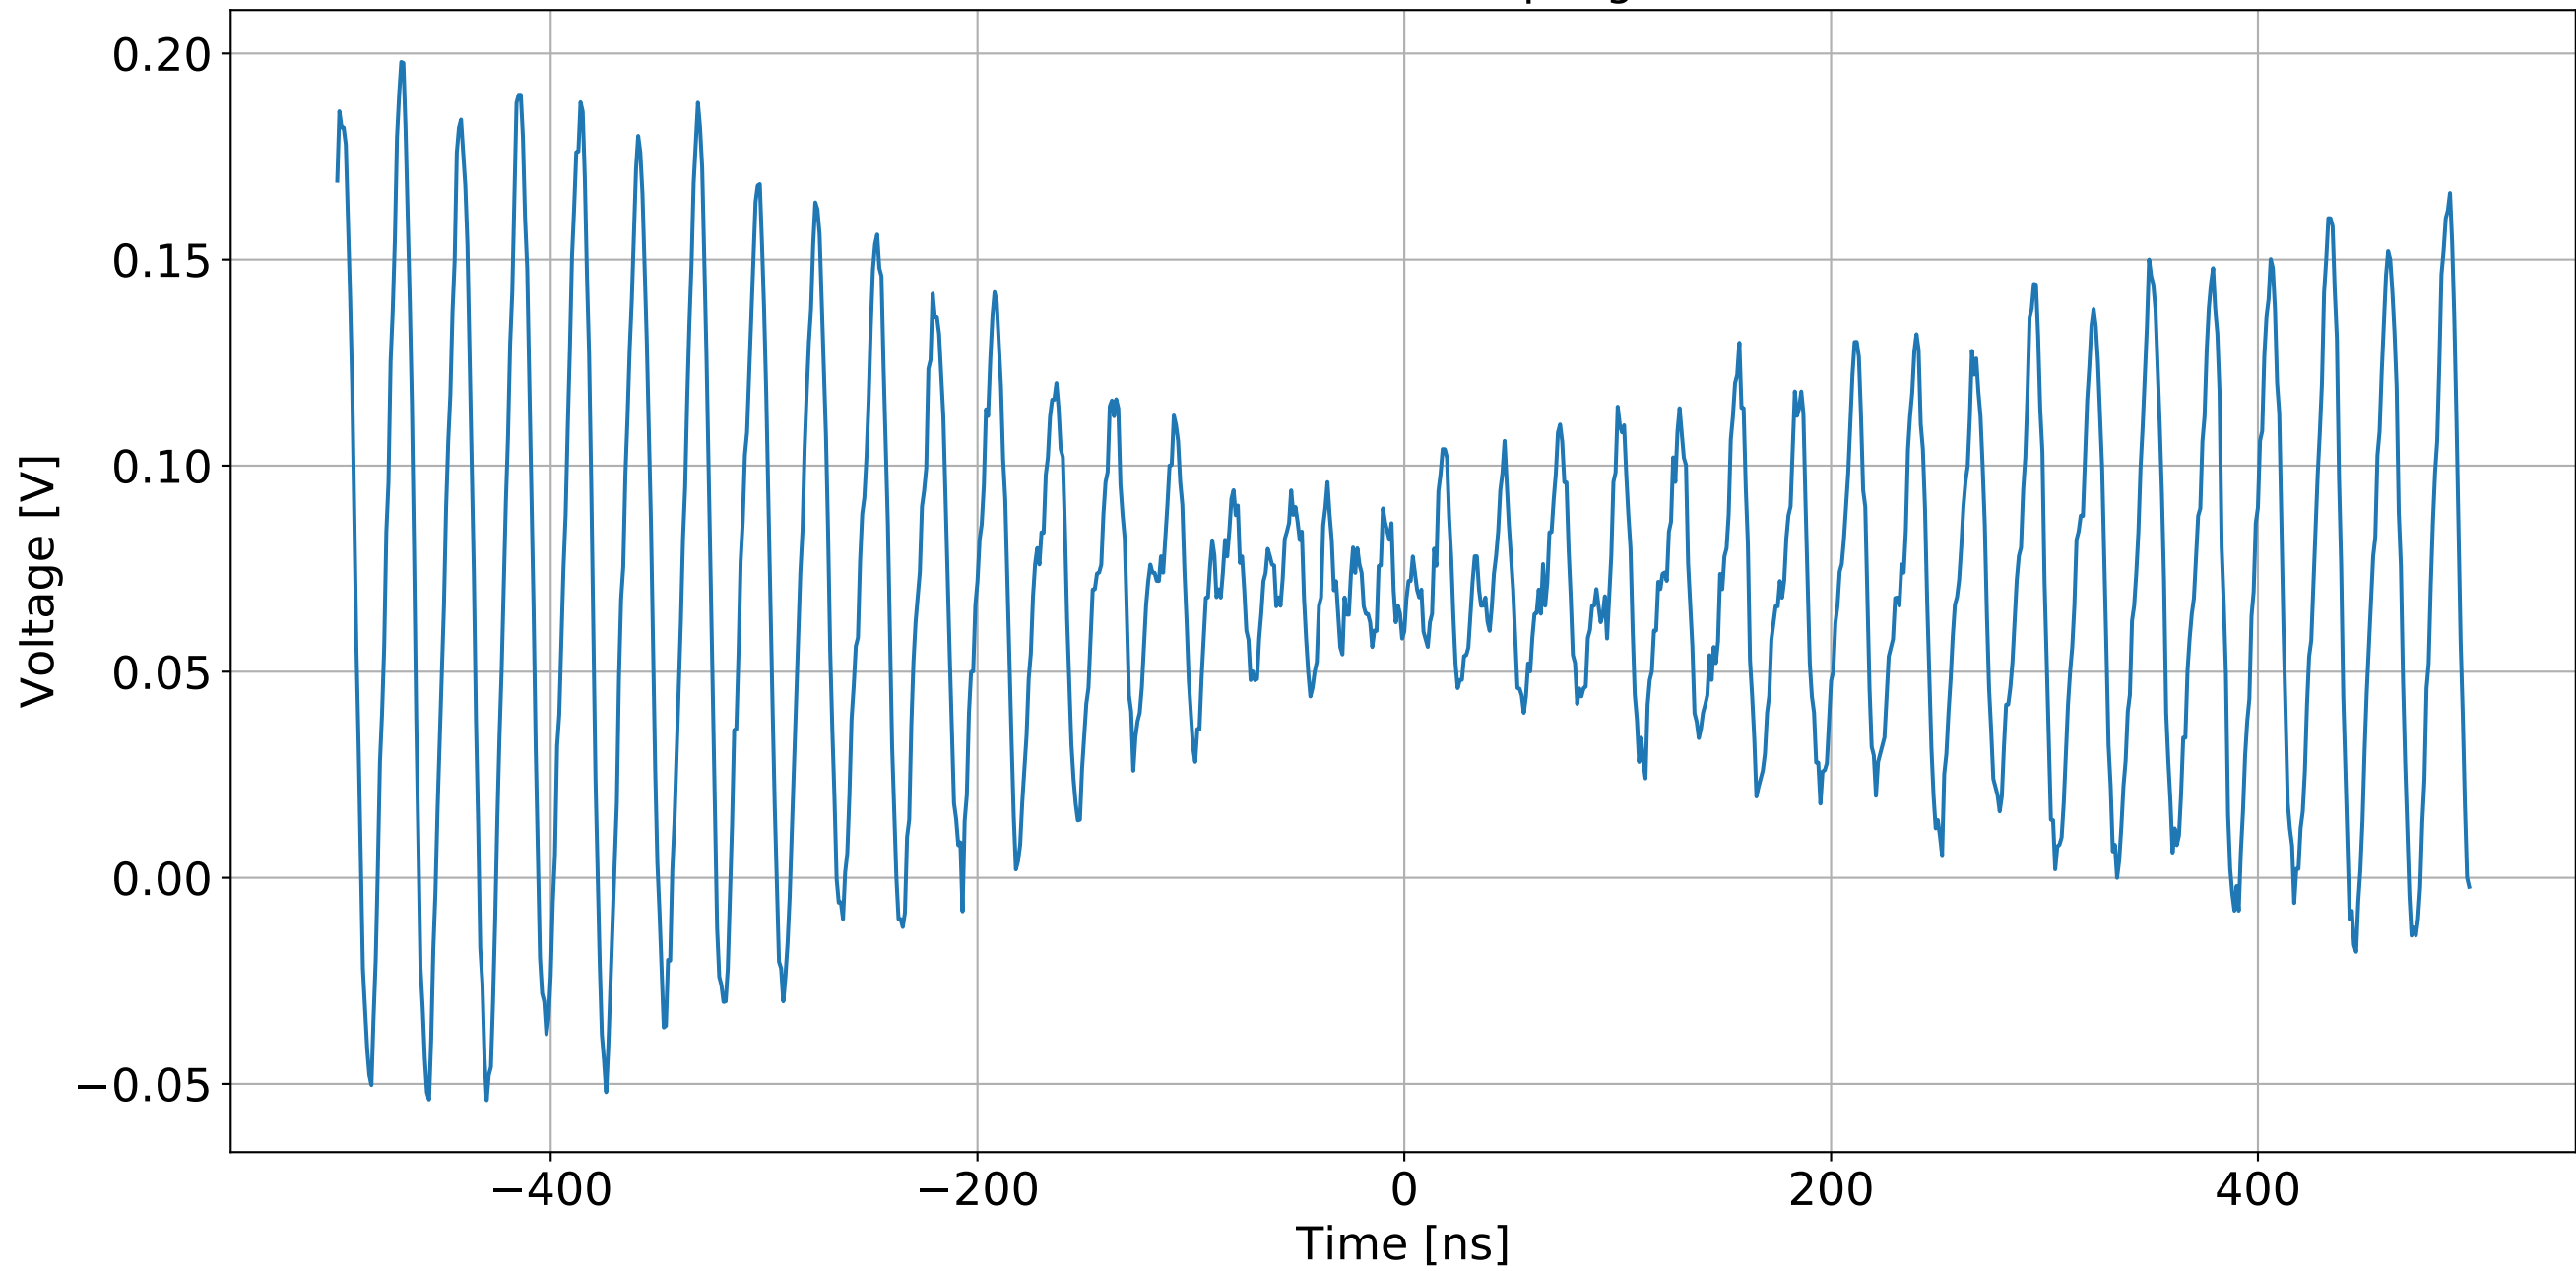

NFSS RFPD SN009 RF Out, Sampling Rate 1.0 kSa/s

NFSS RFPD SN009 RF Out, Sampling Rate 10.0 kSa/s

NFSS RFPD SN009 RF Out, Sampling Rate 100.0 kSa/s

NFSS RFPD SN009 RF Out, Sampling Rate 1.0 MSa/s

NFSS RFPD SN009 RF Out, Sampling Rate 10.0 MSa/s

NFSS RFPD SN009 RF Out, Sampling Rate 100.0 MSa/s

NFSS RFPD SN009 RF Out, Sampling Rate 1.0 GSa/s

NFSS RFPD SN009 RF Out, Sampling Rate 5.0 GSa/s