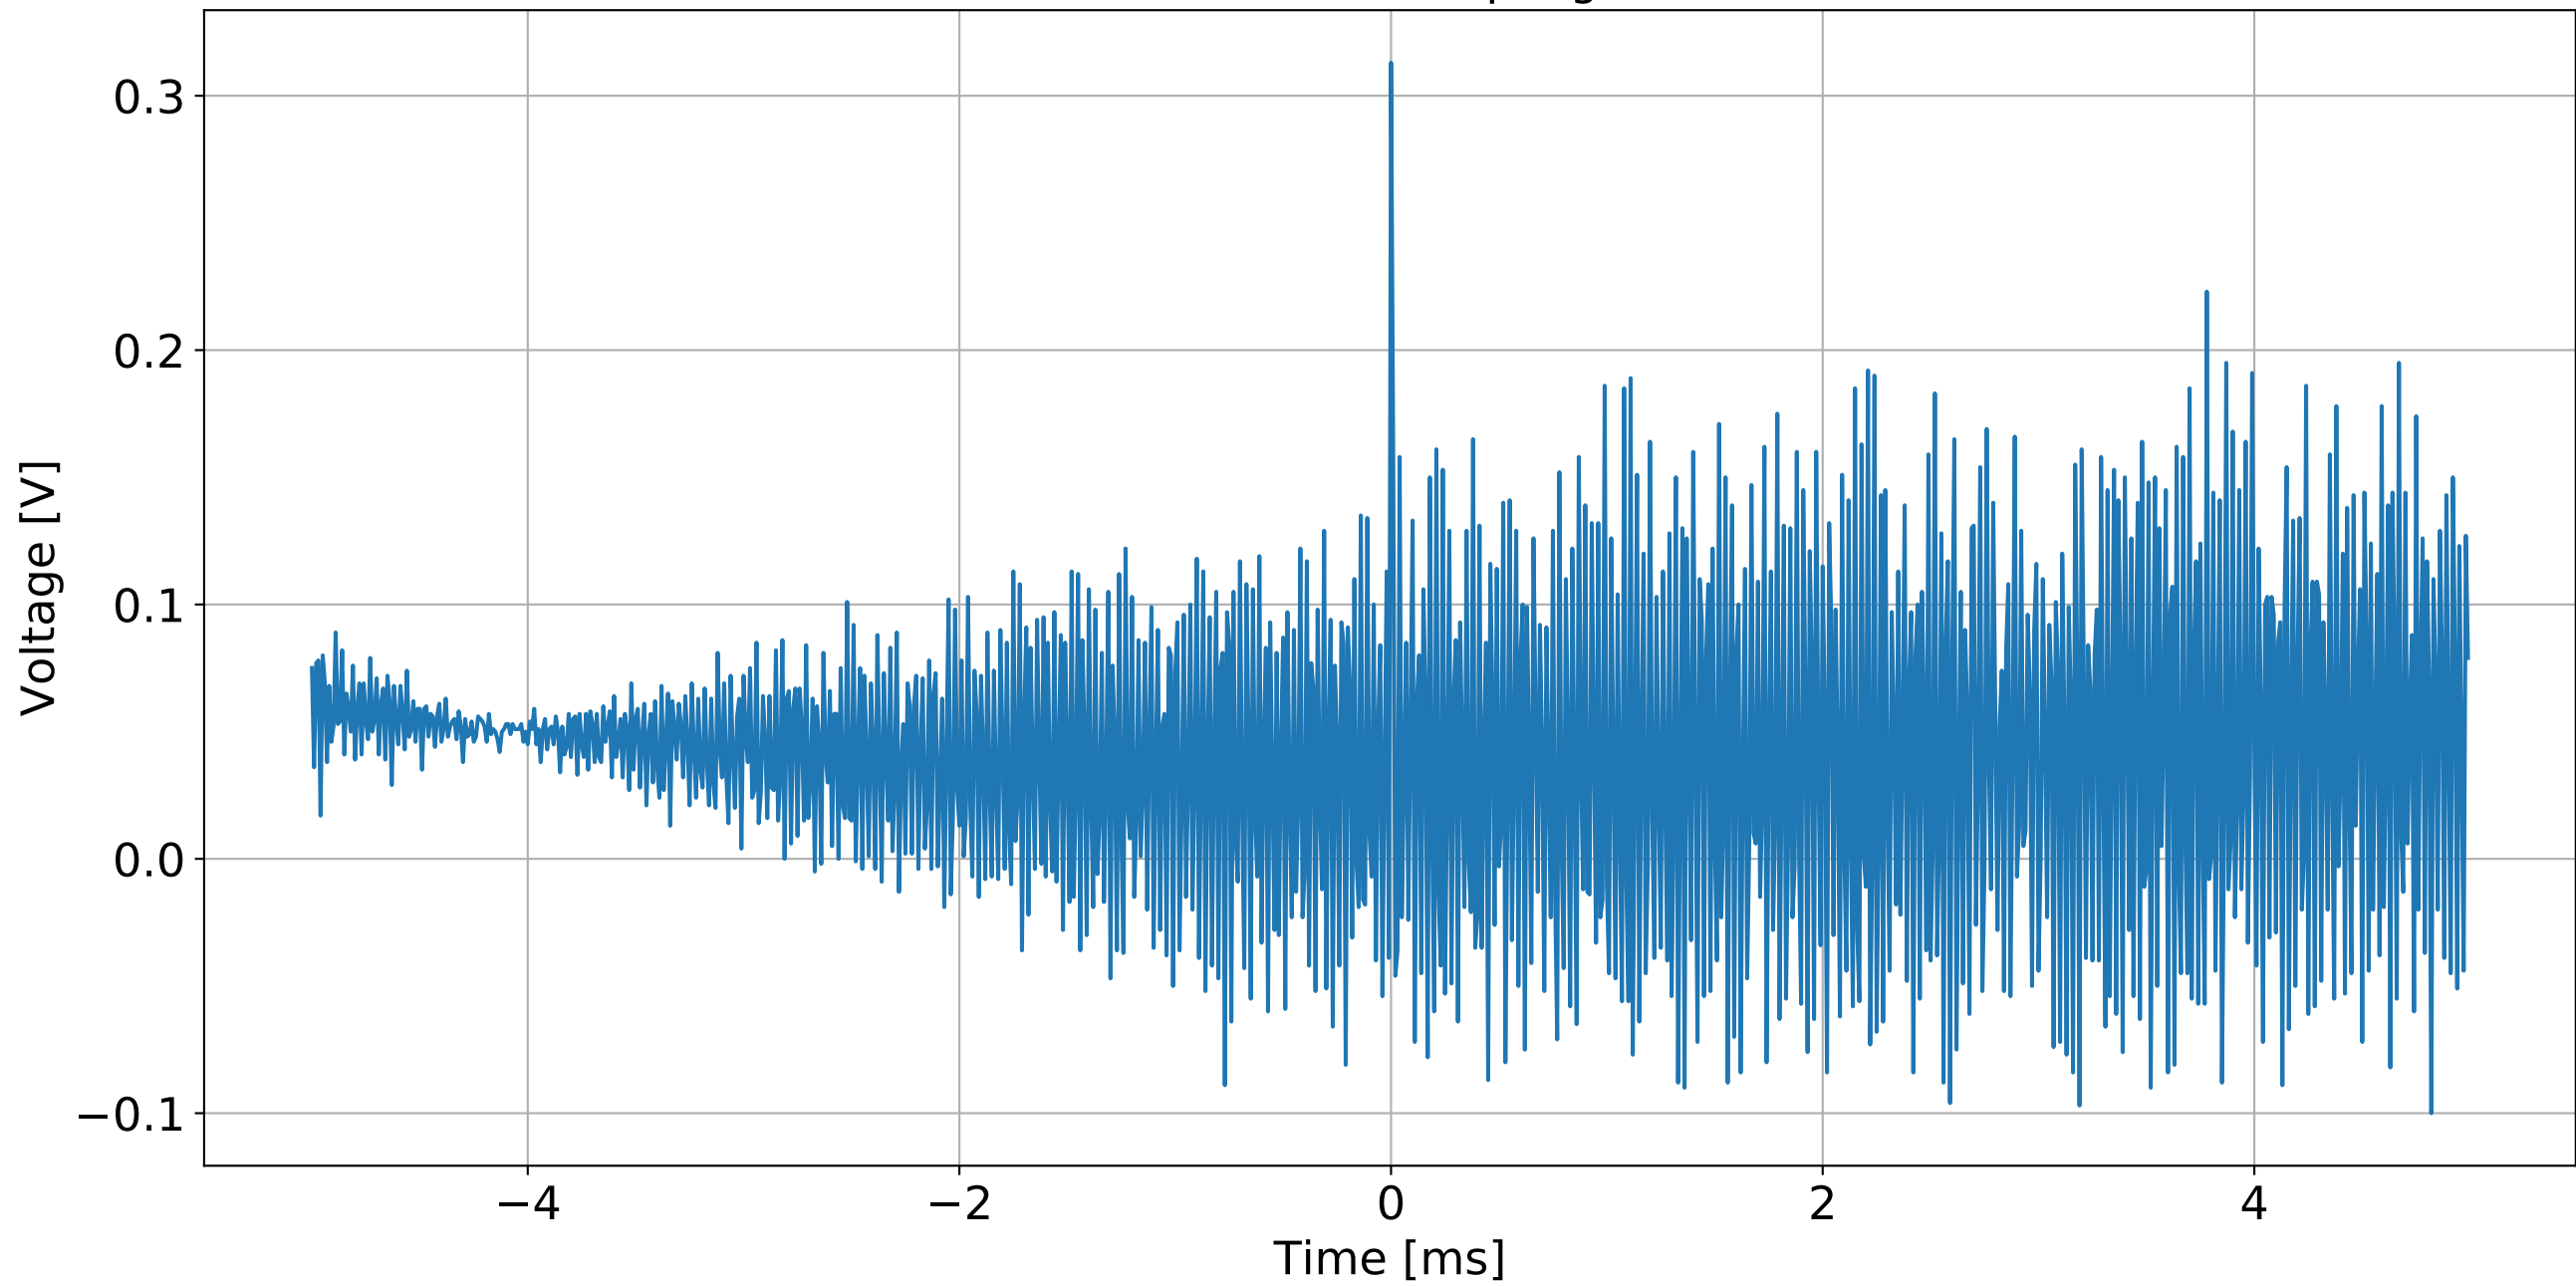

NFSS RFPD SN009 RF Out, Sampling Rate 1.0 kSa/s

NFSS RFPD SN009 RF Out, Sampling Rate 10.0 kSa/s

NFSS RFPD SN009 RF Out, Sampling Rate 100.0 kSa/s

NFSS RFPD SN009 RF Out, Sampling Rate 1.0 MSa/s

NFSS RFPD SN009 RF Out, Sampling Rate 10.0 MSa/s

NFSS RFPD SN009 RF Out, Sampling Rate 100.0 MSa/s

NFSS RFPD SN009 RF Out, Sampling Rate 1.0 GSa/s

NFSS RFPD SN009 RF Out, Sampling Rate 5.0 GSa/s