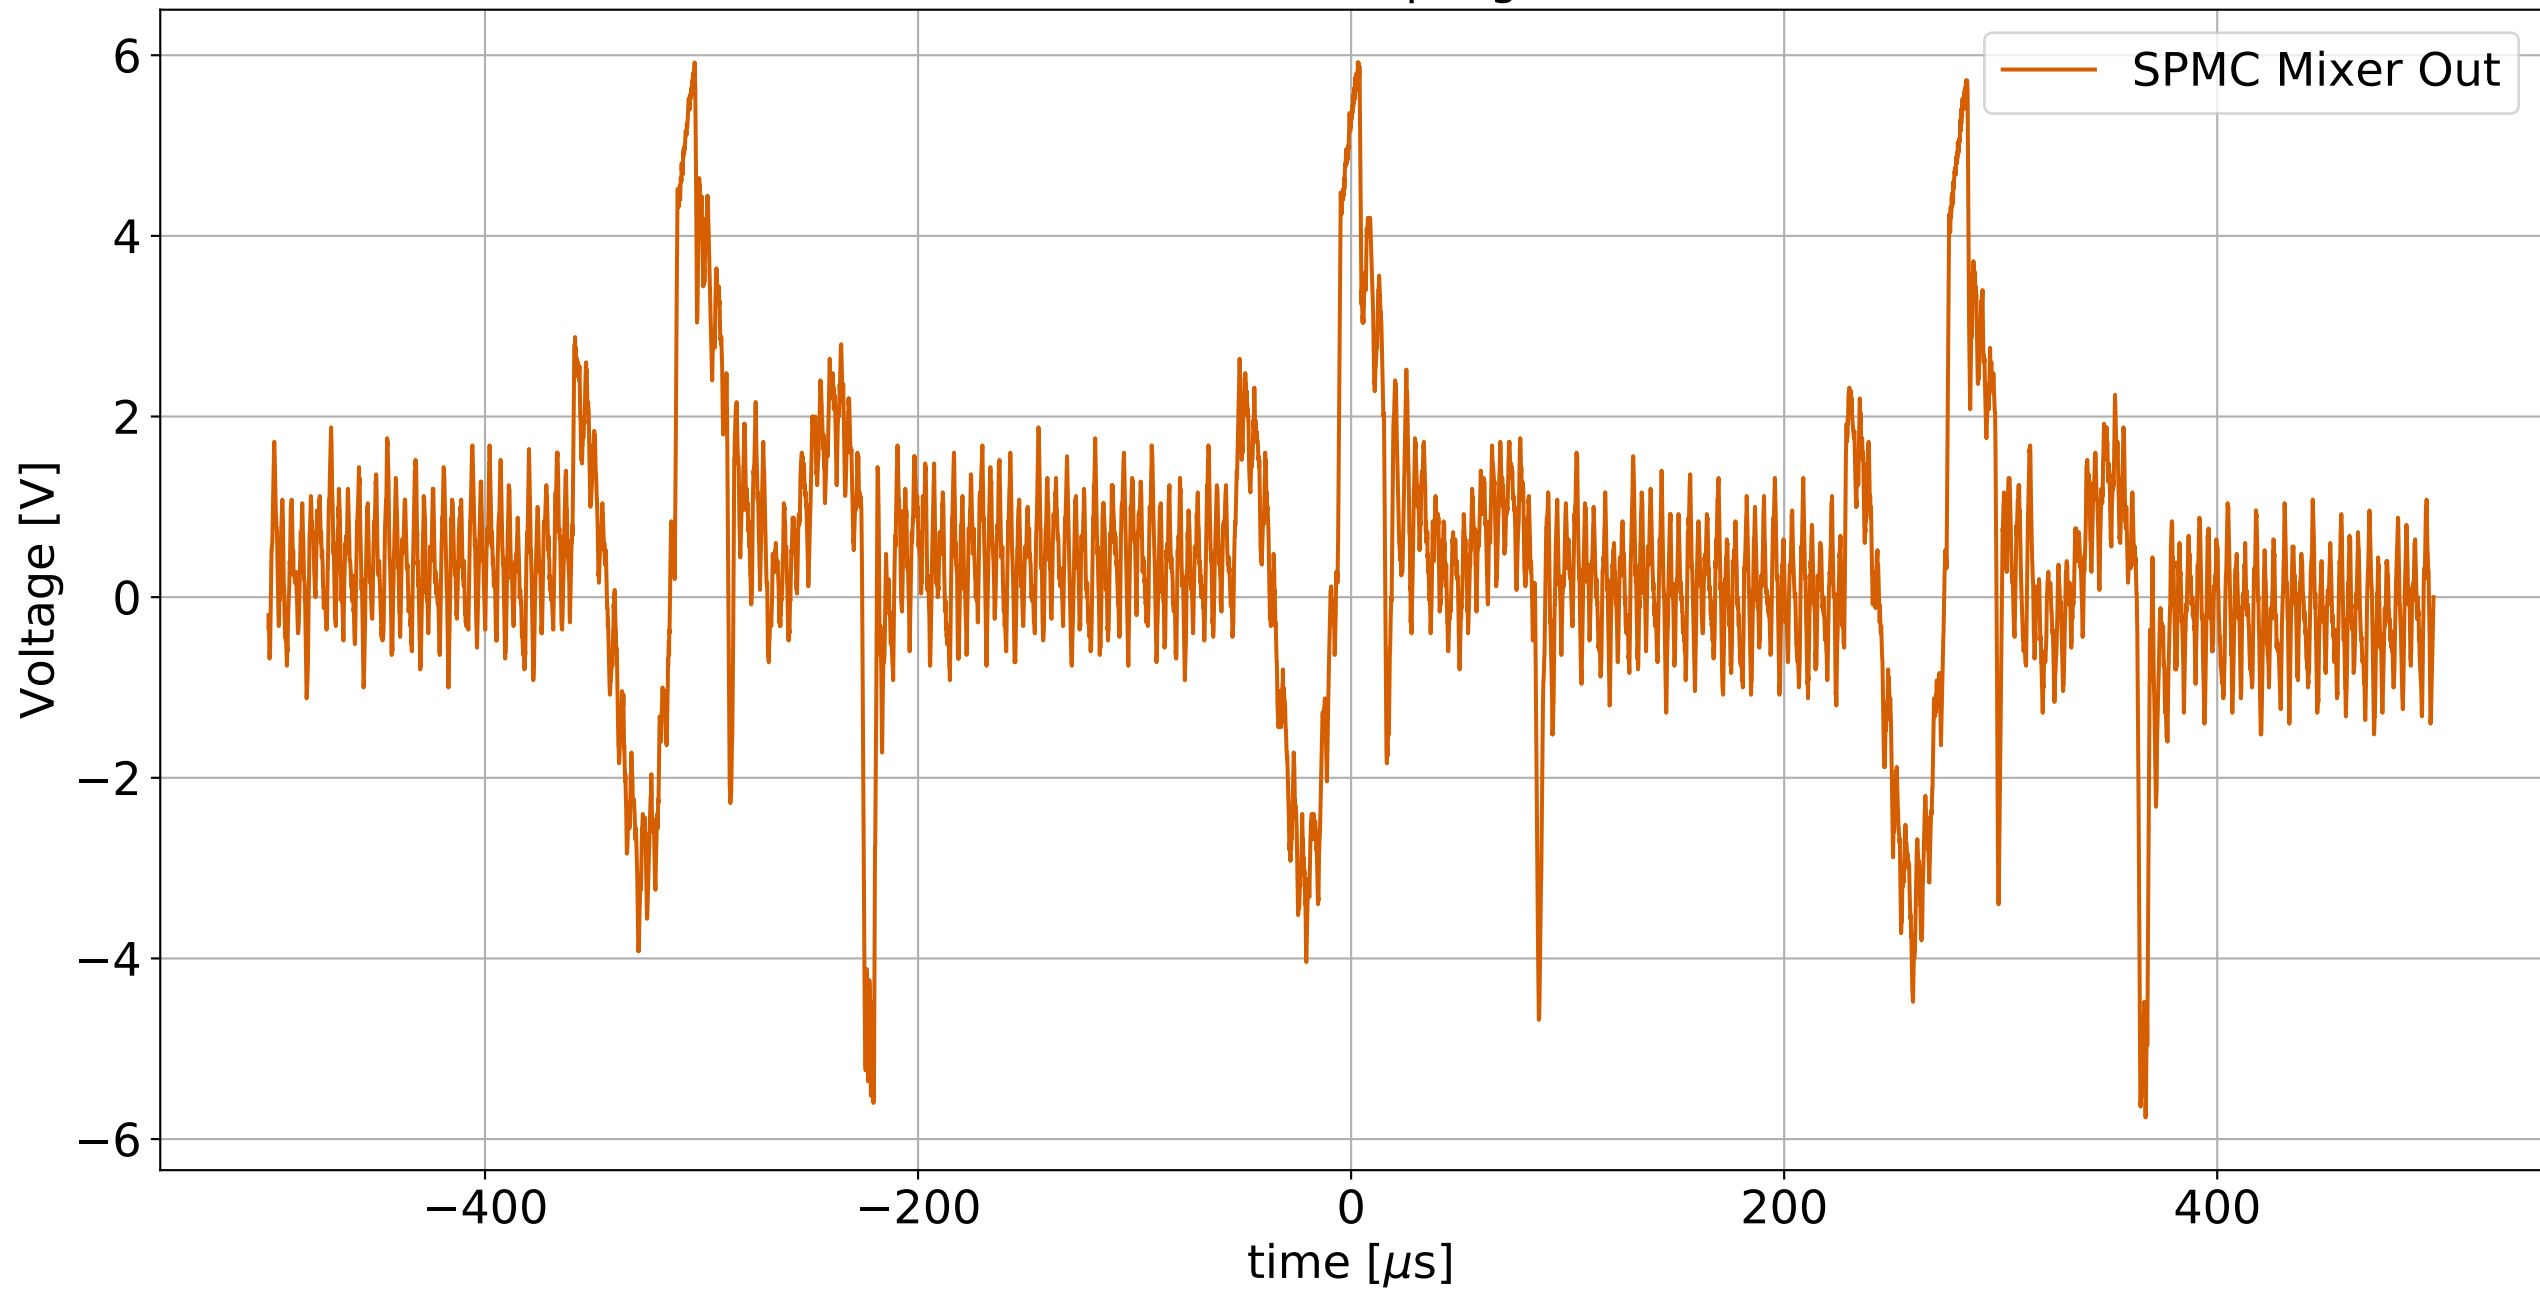

CTN SPMC Mixer Out, Sampling Rate 10.0 MSa/s

CTN SPMC Mixer Out, Sampling Rate 50.0 MSa/s