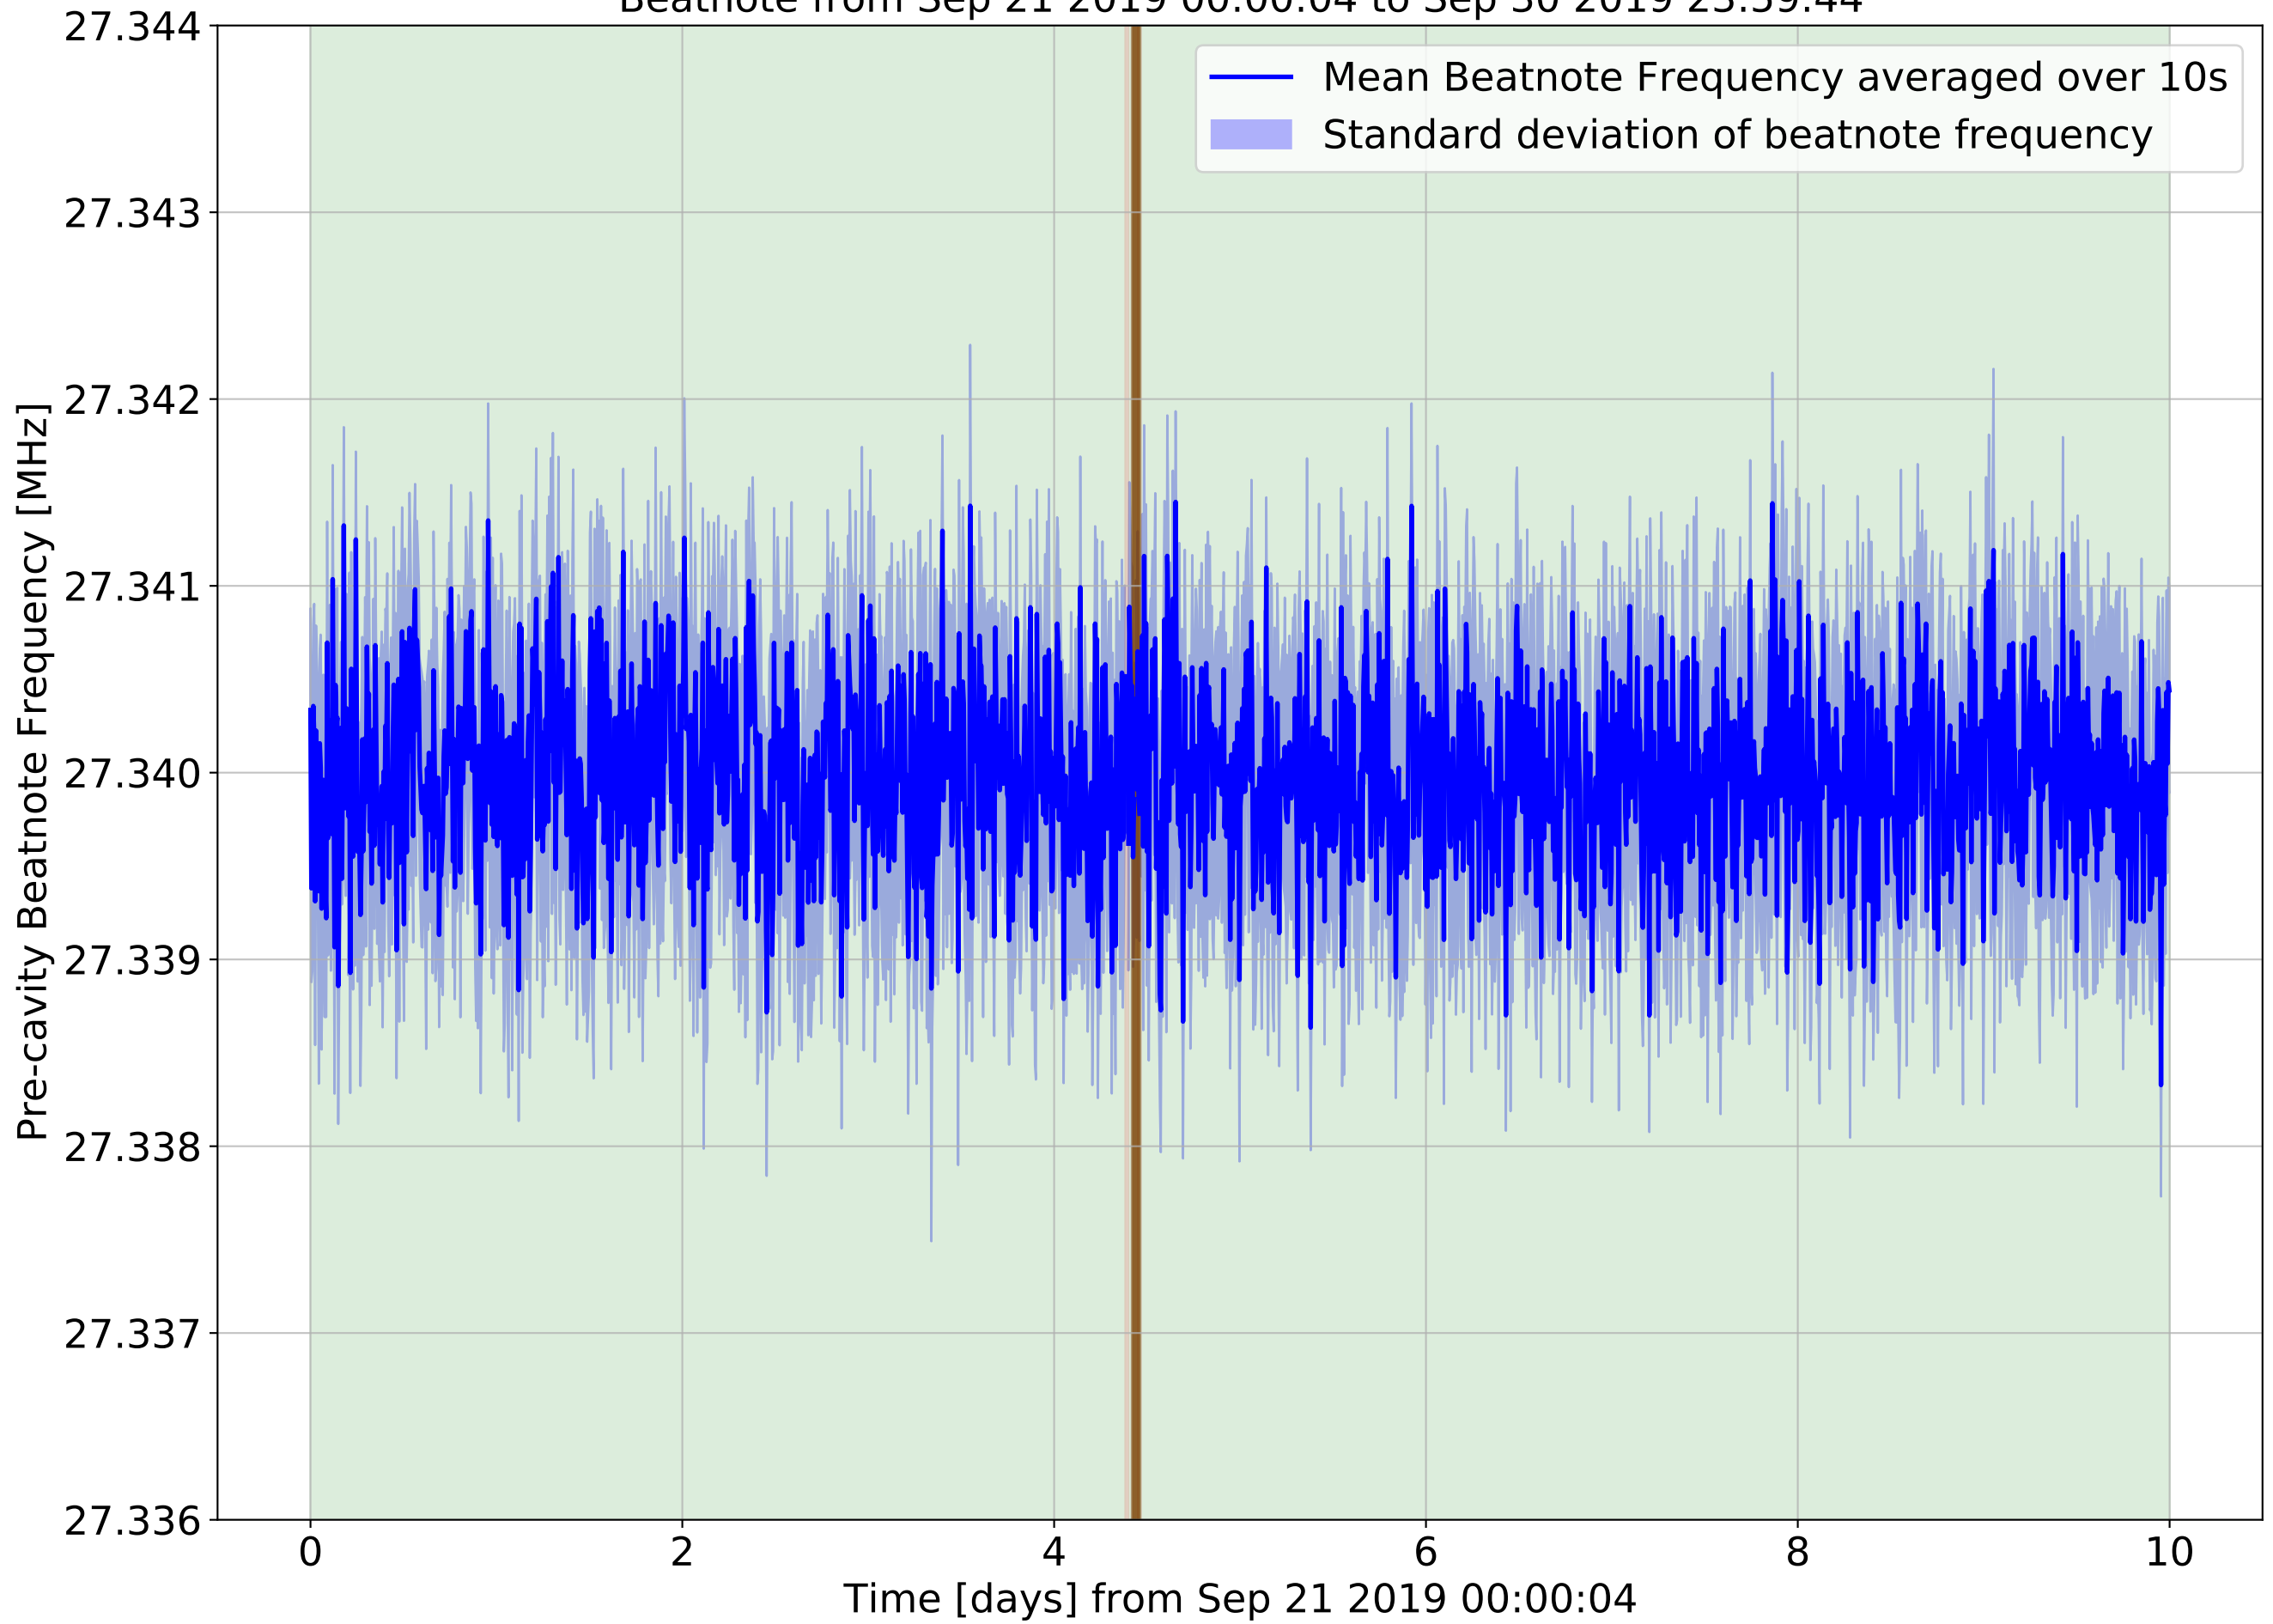

Beatnote from Sep 21 2019 00:00:04 to Sep 30 2019 23:59:44

Beatnote from Sep 28 2019 00:00:04 to Sep 28 2019 23:59:54

Beatnote from Sep 28 2019 01:00:04 to Sep 28 2019 01:59:54

Beatnote Drift from Sep 28 2019 01:00:04 to Sep 28 2019 01:59:54  
(Using averaged values over 10s)