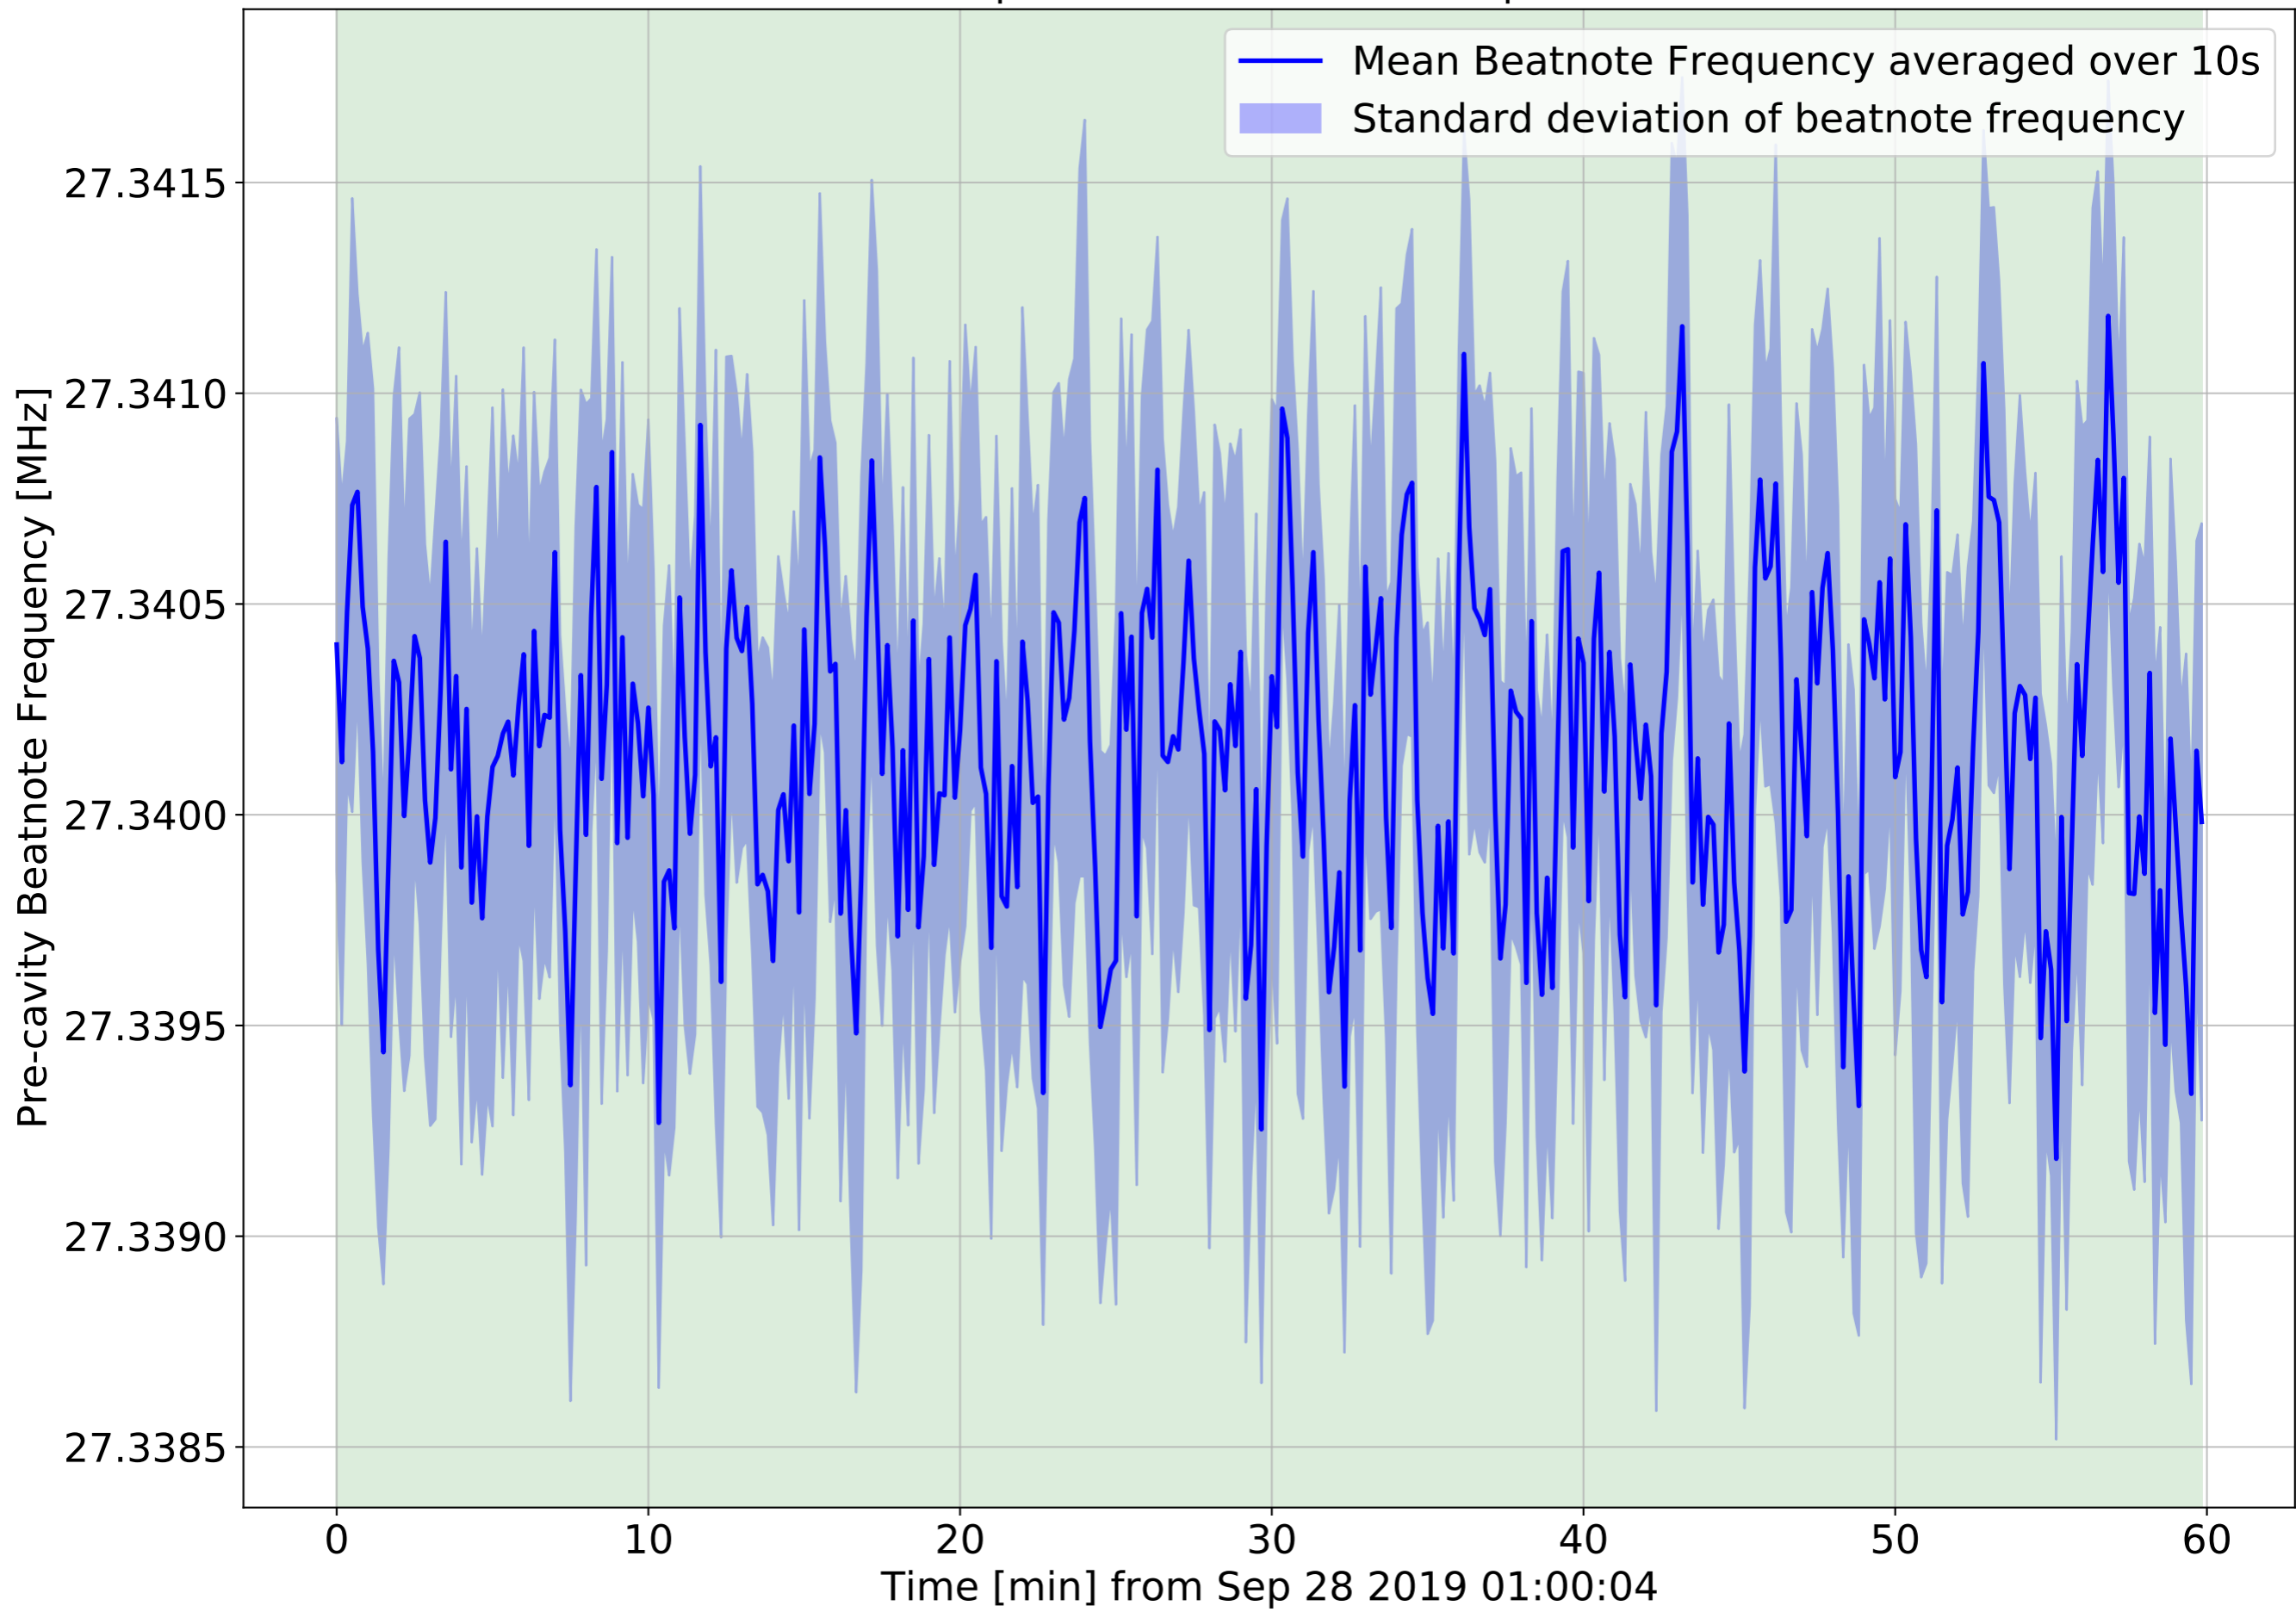

Beatnote from Sep 21 2019 00:00:04 to Sep 30 2019 23:59:44

Beatnote from Sep 28 2019 00:00:04 to Sep 28 2019 23:59:54

Beatnote from Sep 28 2019 01:00:04 to Sep 28 2019 01:59:54

Beatnote Drift from Sep 28 2019 01:00:04 to Sep 28 2019 01:59:54  
(Using averaged values over 10s)