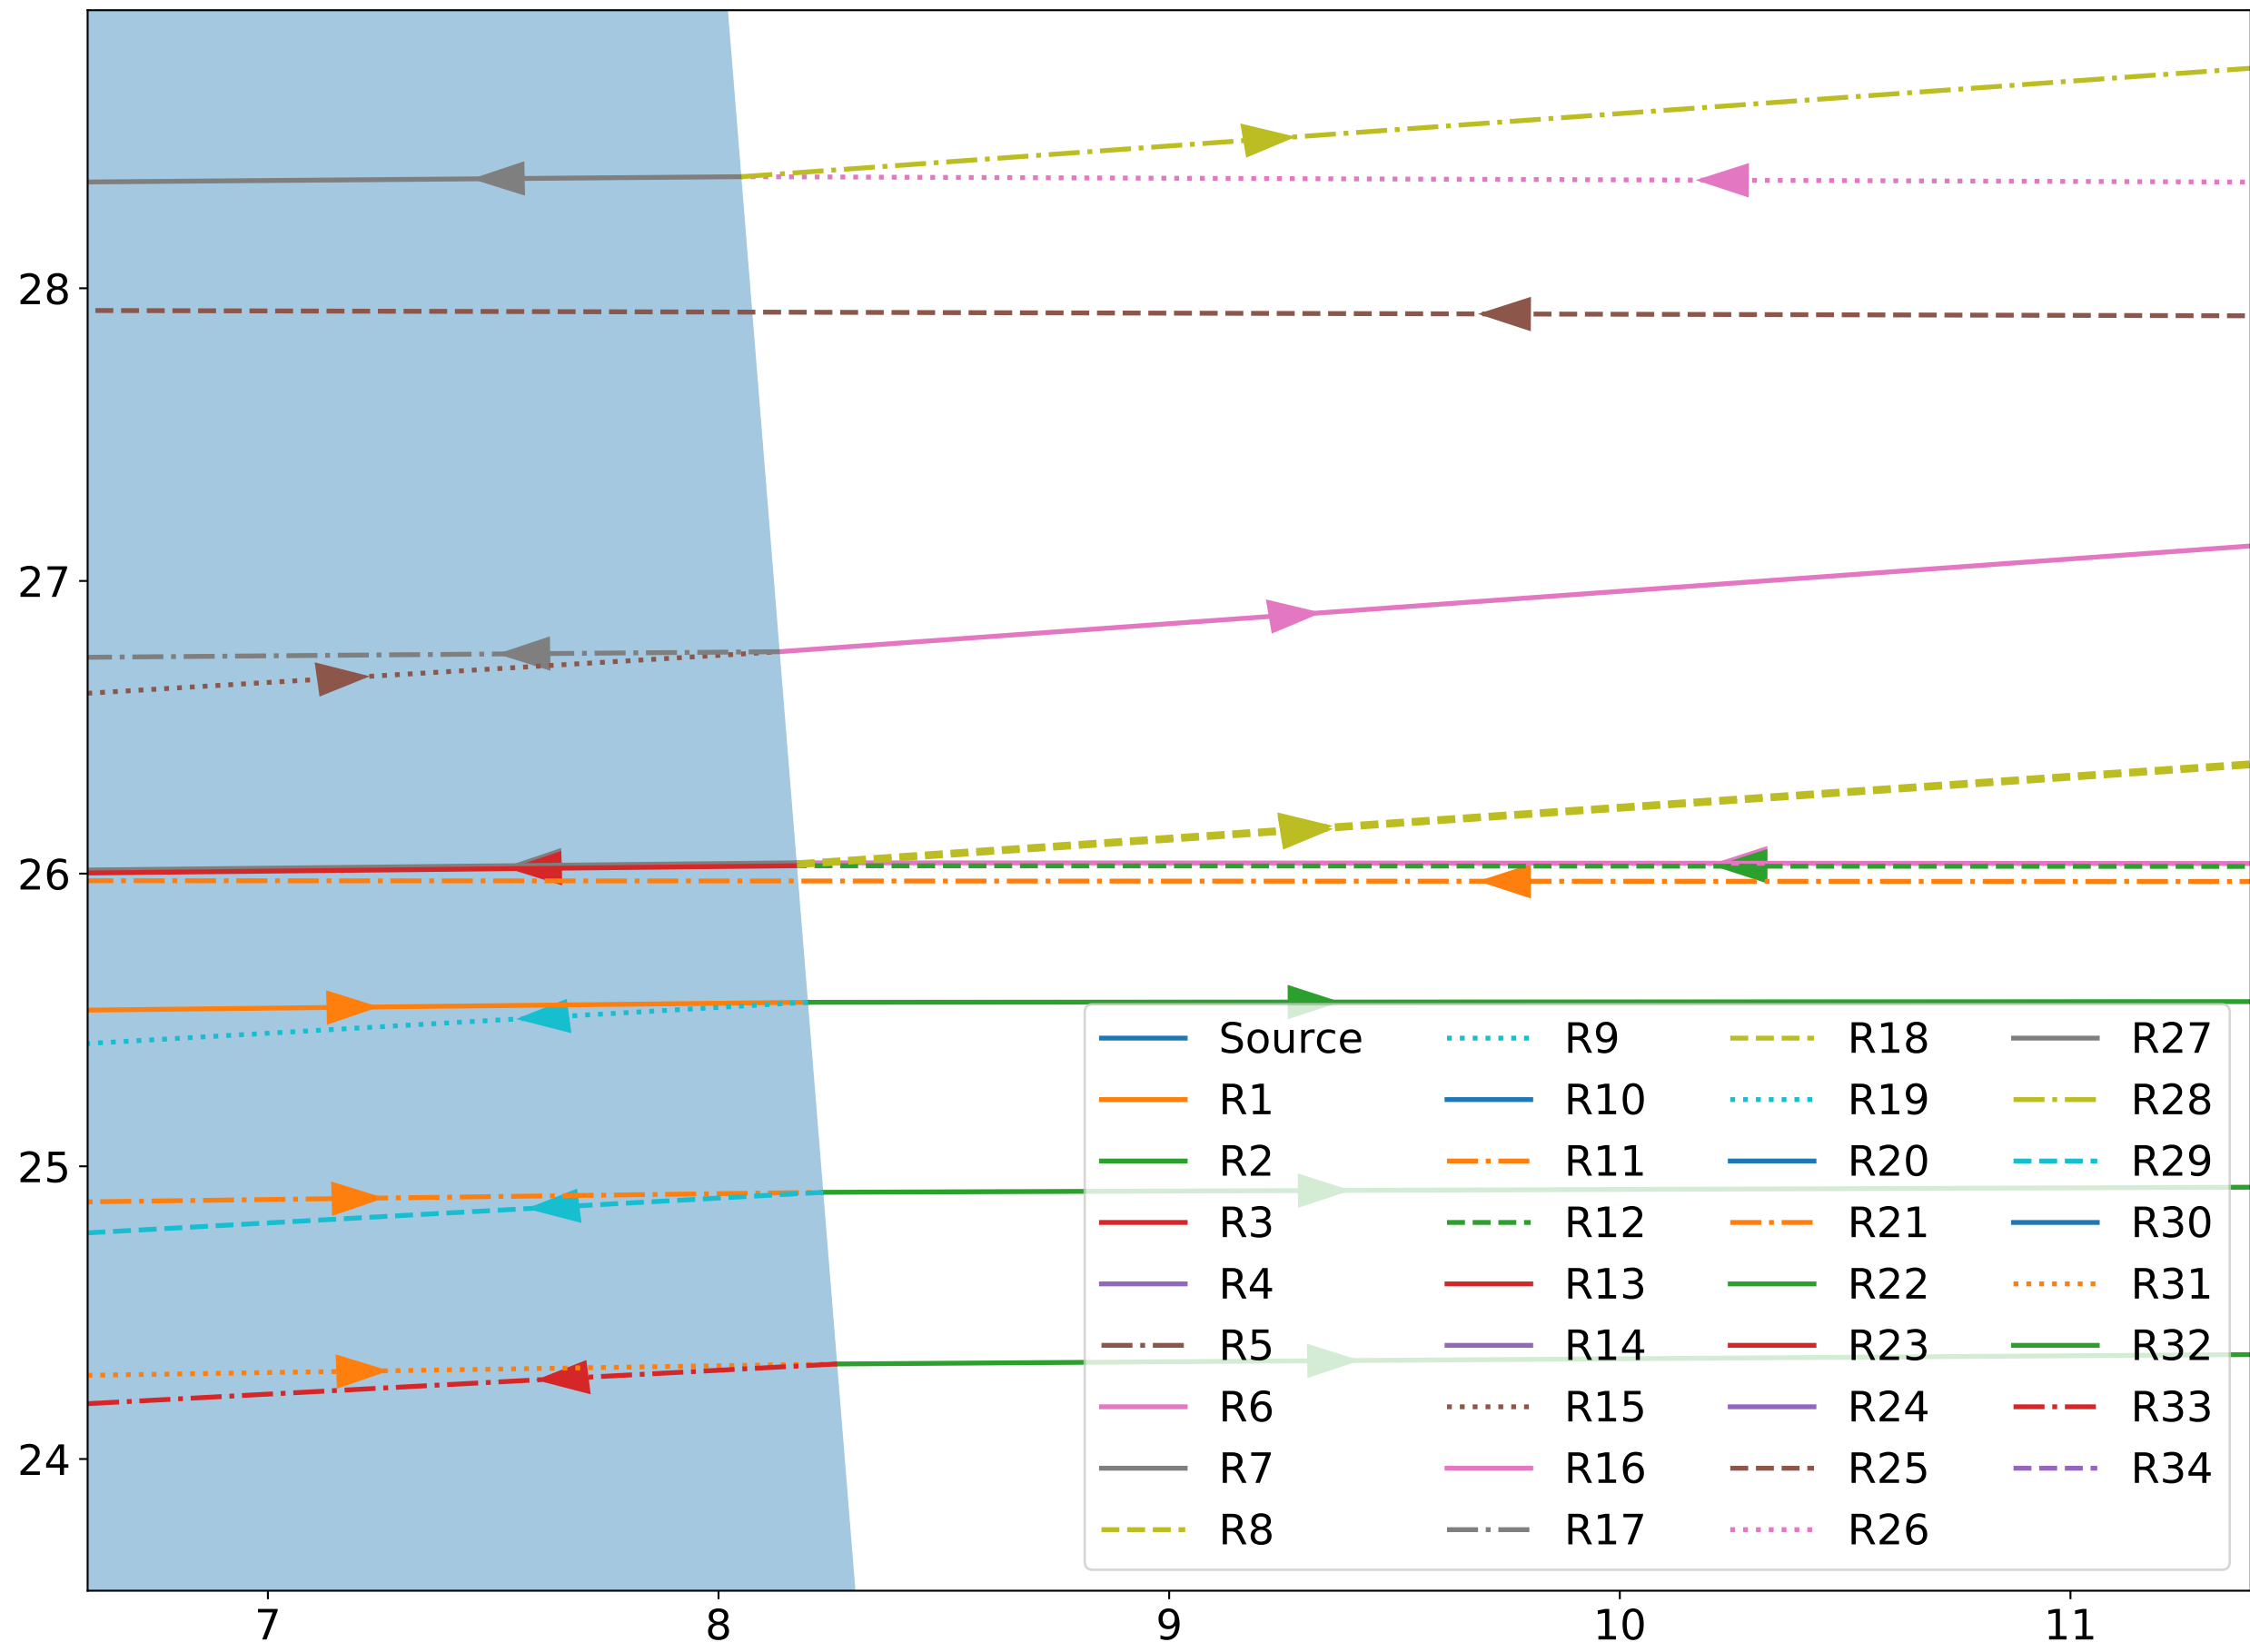

Expected CTN Prompt Reflections after upgrade

Zoomed In Near Incidence

Zoomed In At Vacuum End of Window

Zoomed In Near Mirror

Zoomed In Near Mirror