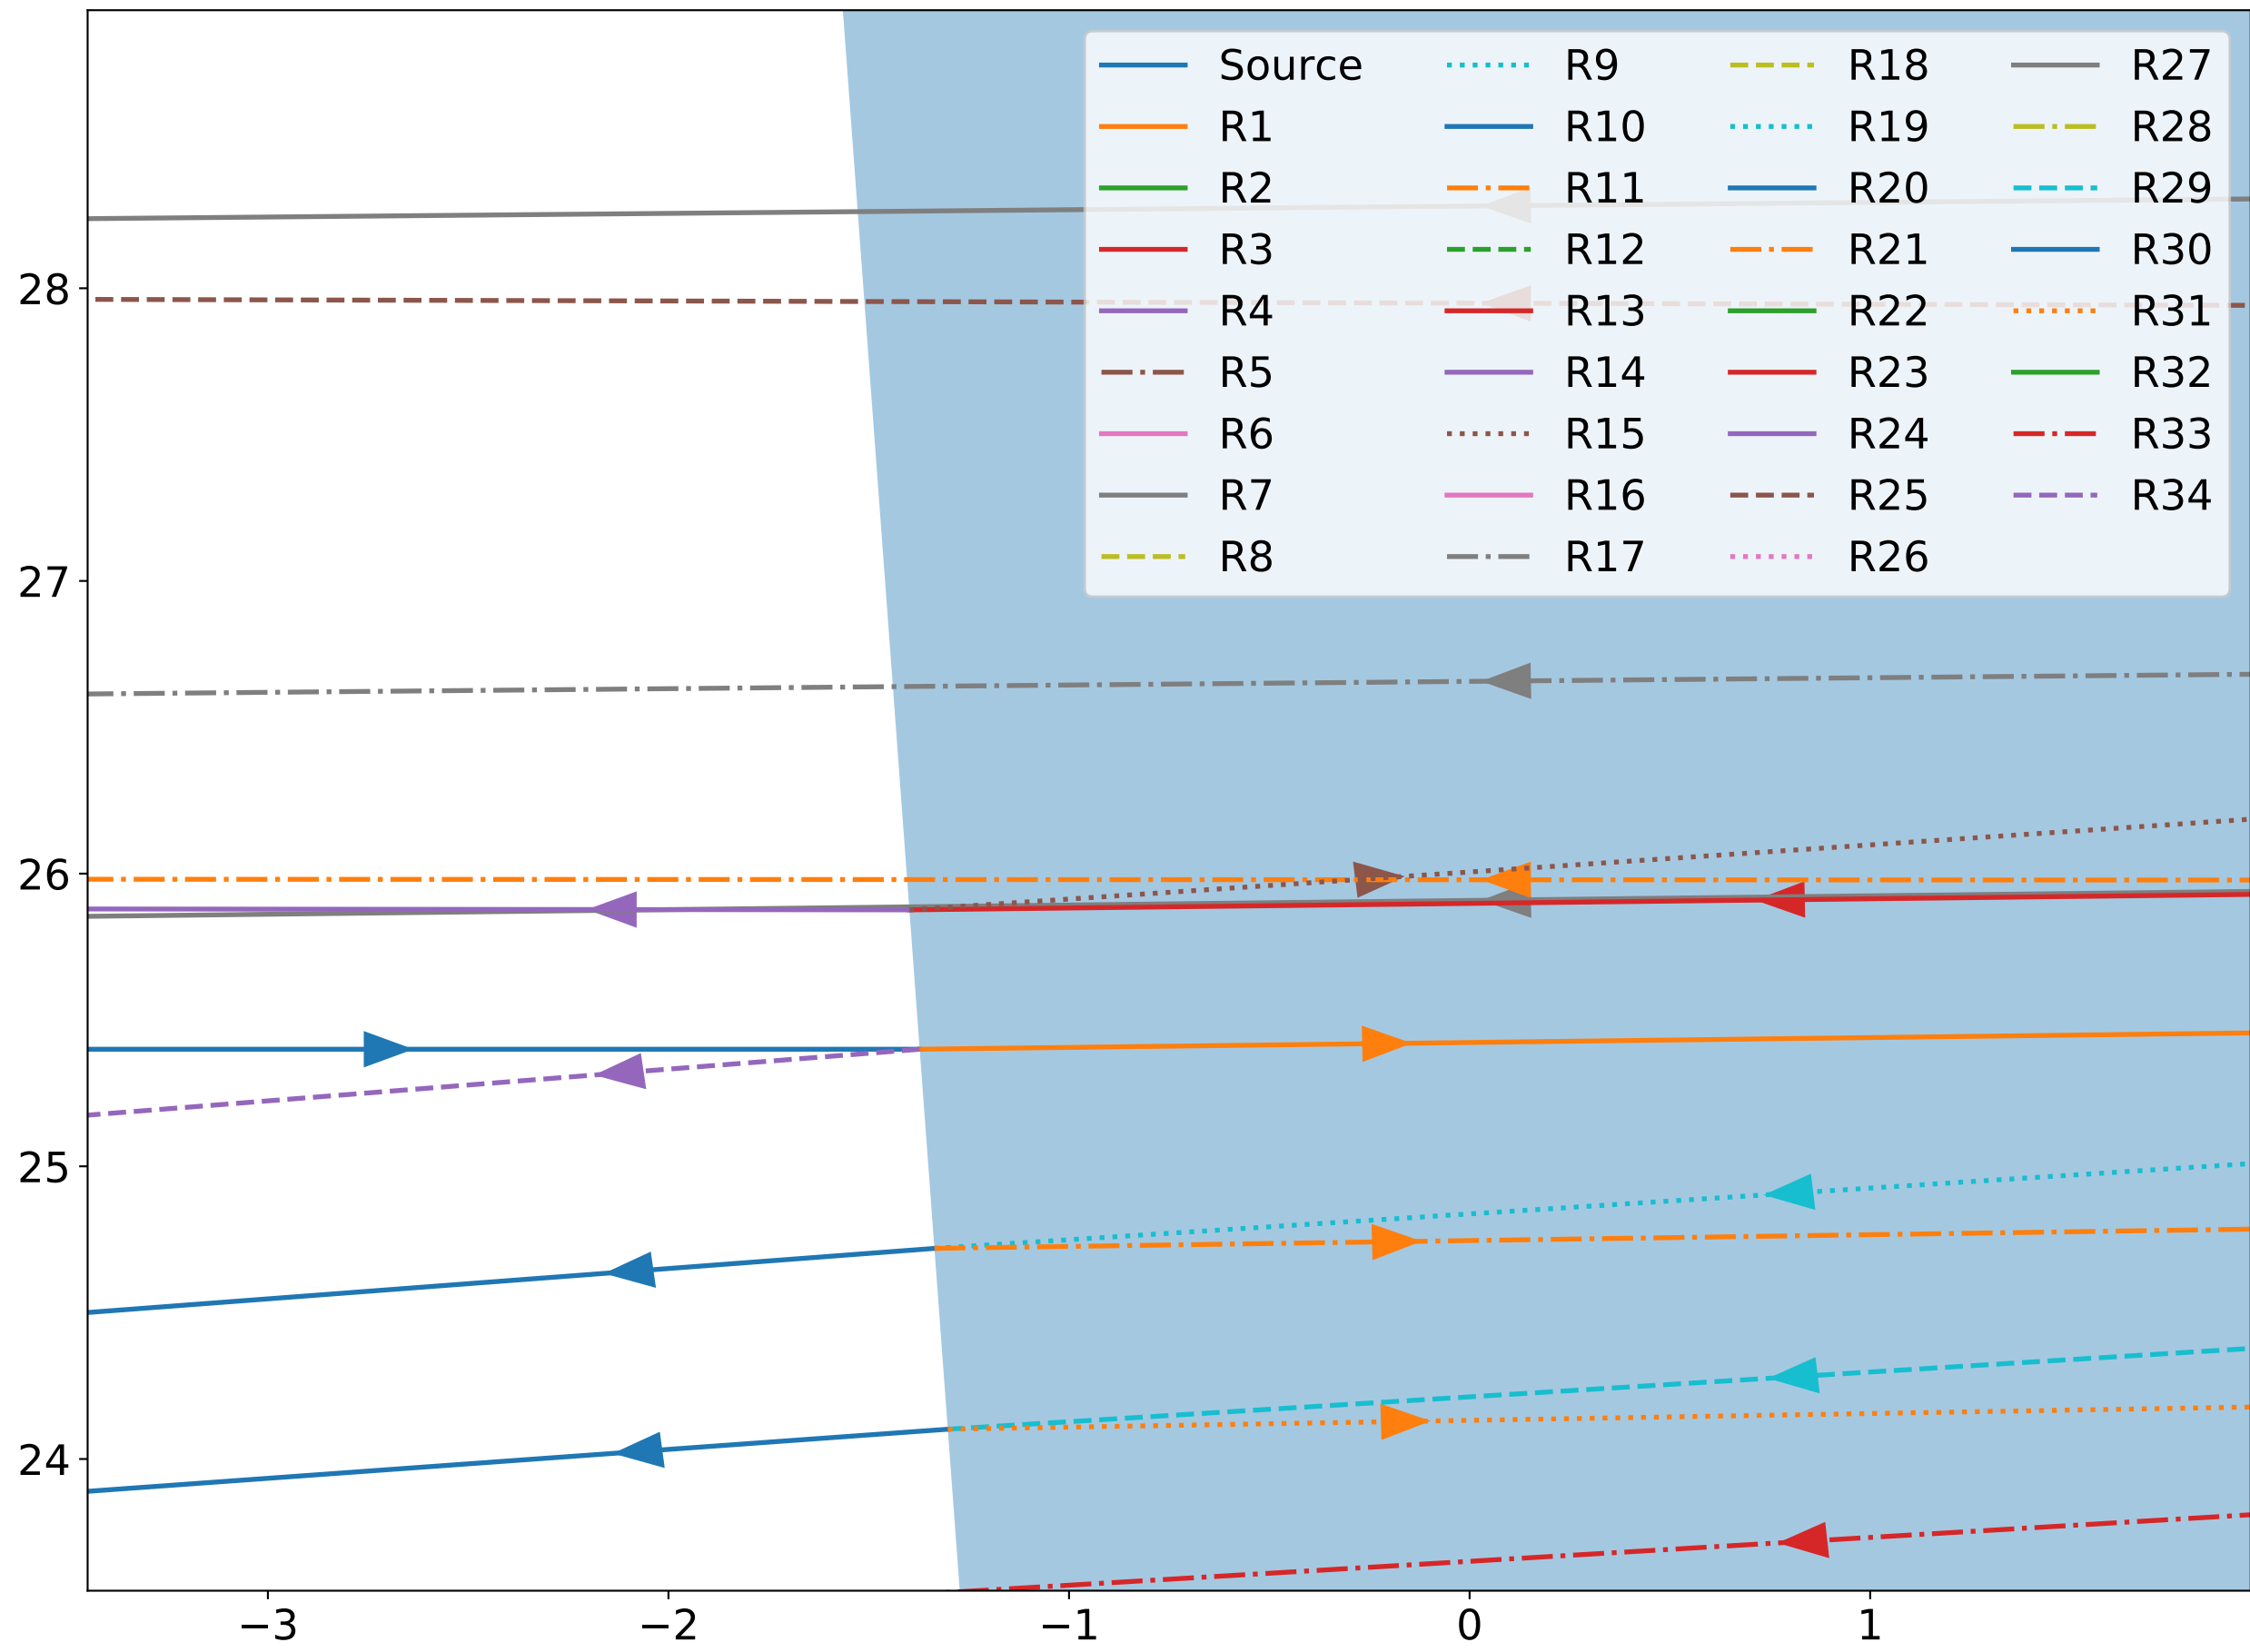

Expected CTN Prompt Reflections after upgrade

Zoomed In Near Incidence

Zoomed In At Vacuum End of Window

Zoomed In Near Mirror

Zoomed In Near Mirror