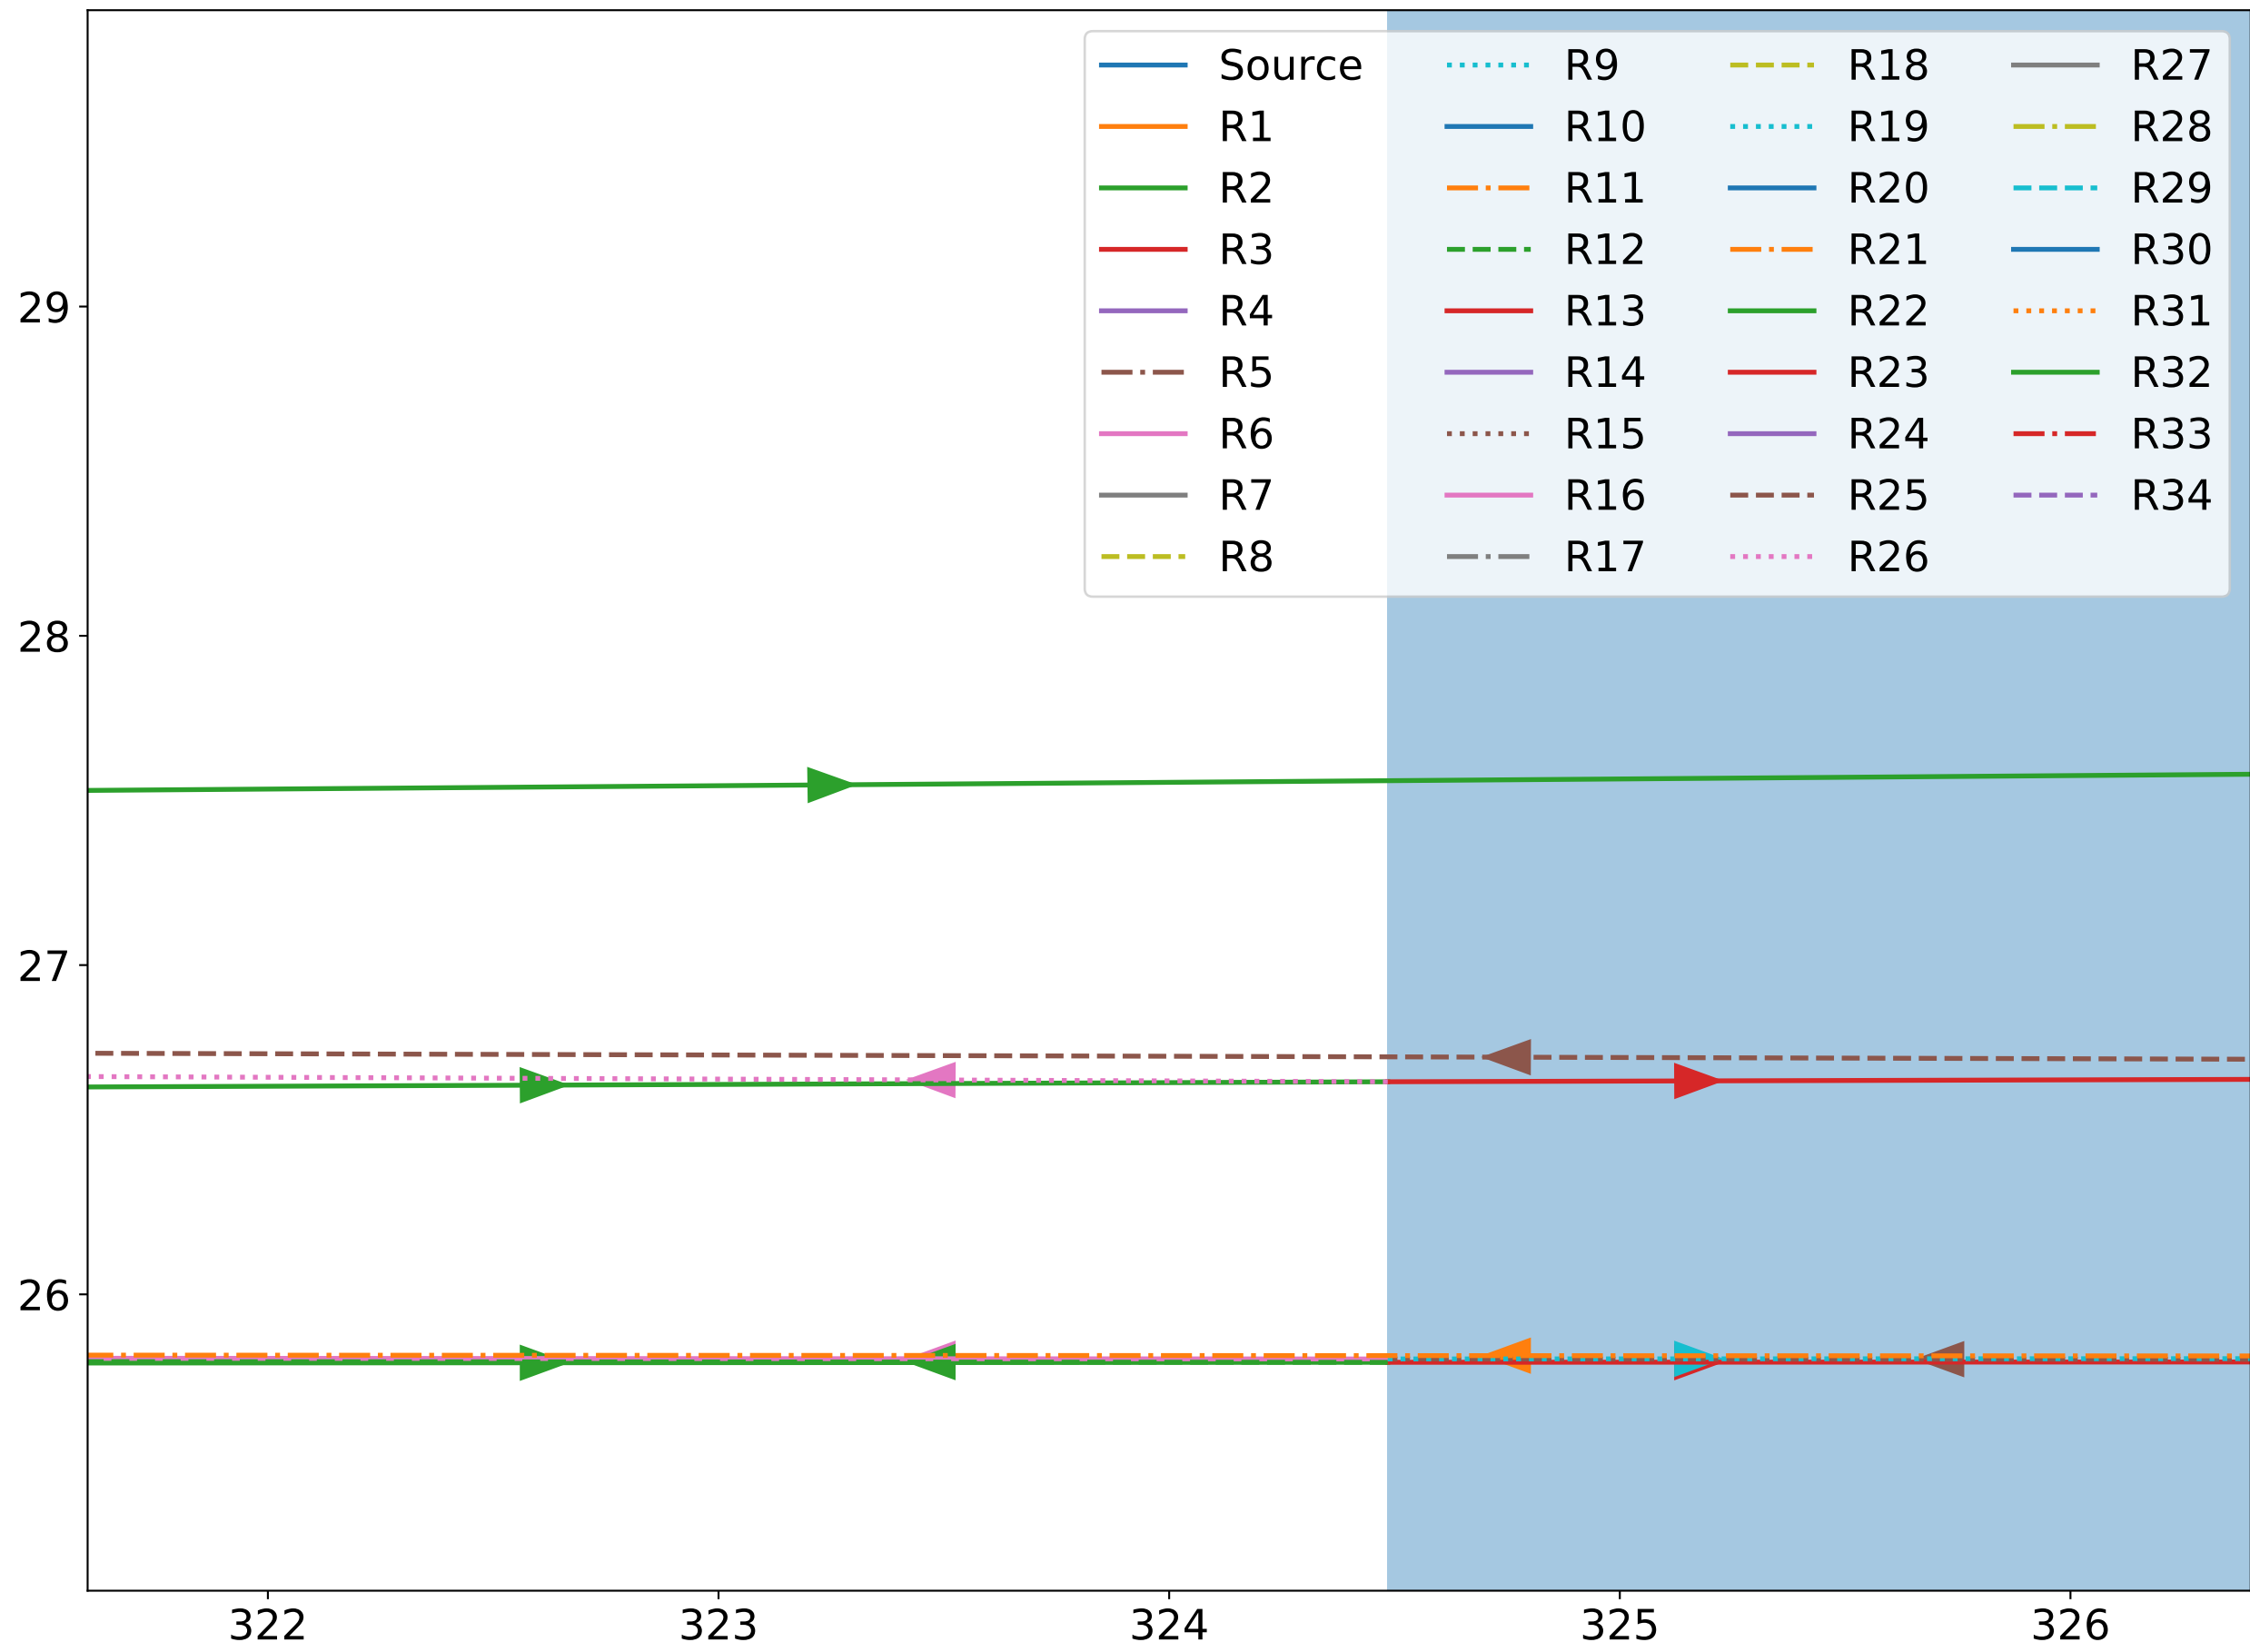

Expected CTN Prompt Reflections after upgrade

Zoomed In Near Incidence

Zoomed In At Vacuum End of Window

Zoomed In Near Mirror

Zoomed In Near Mirror