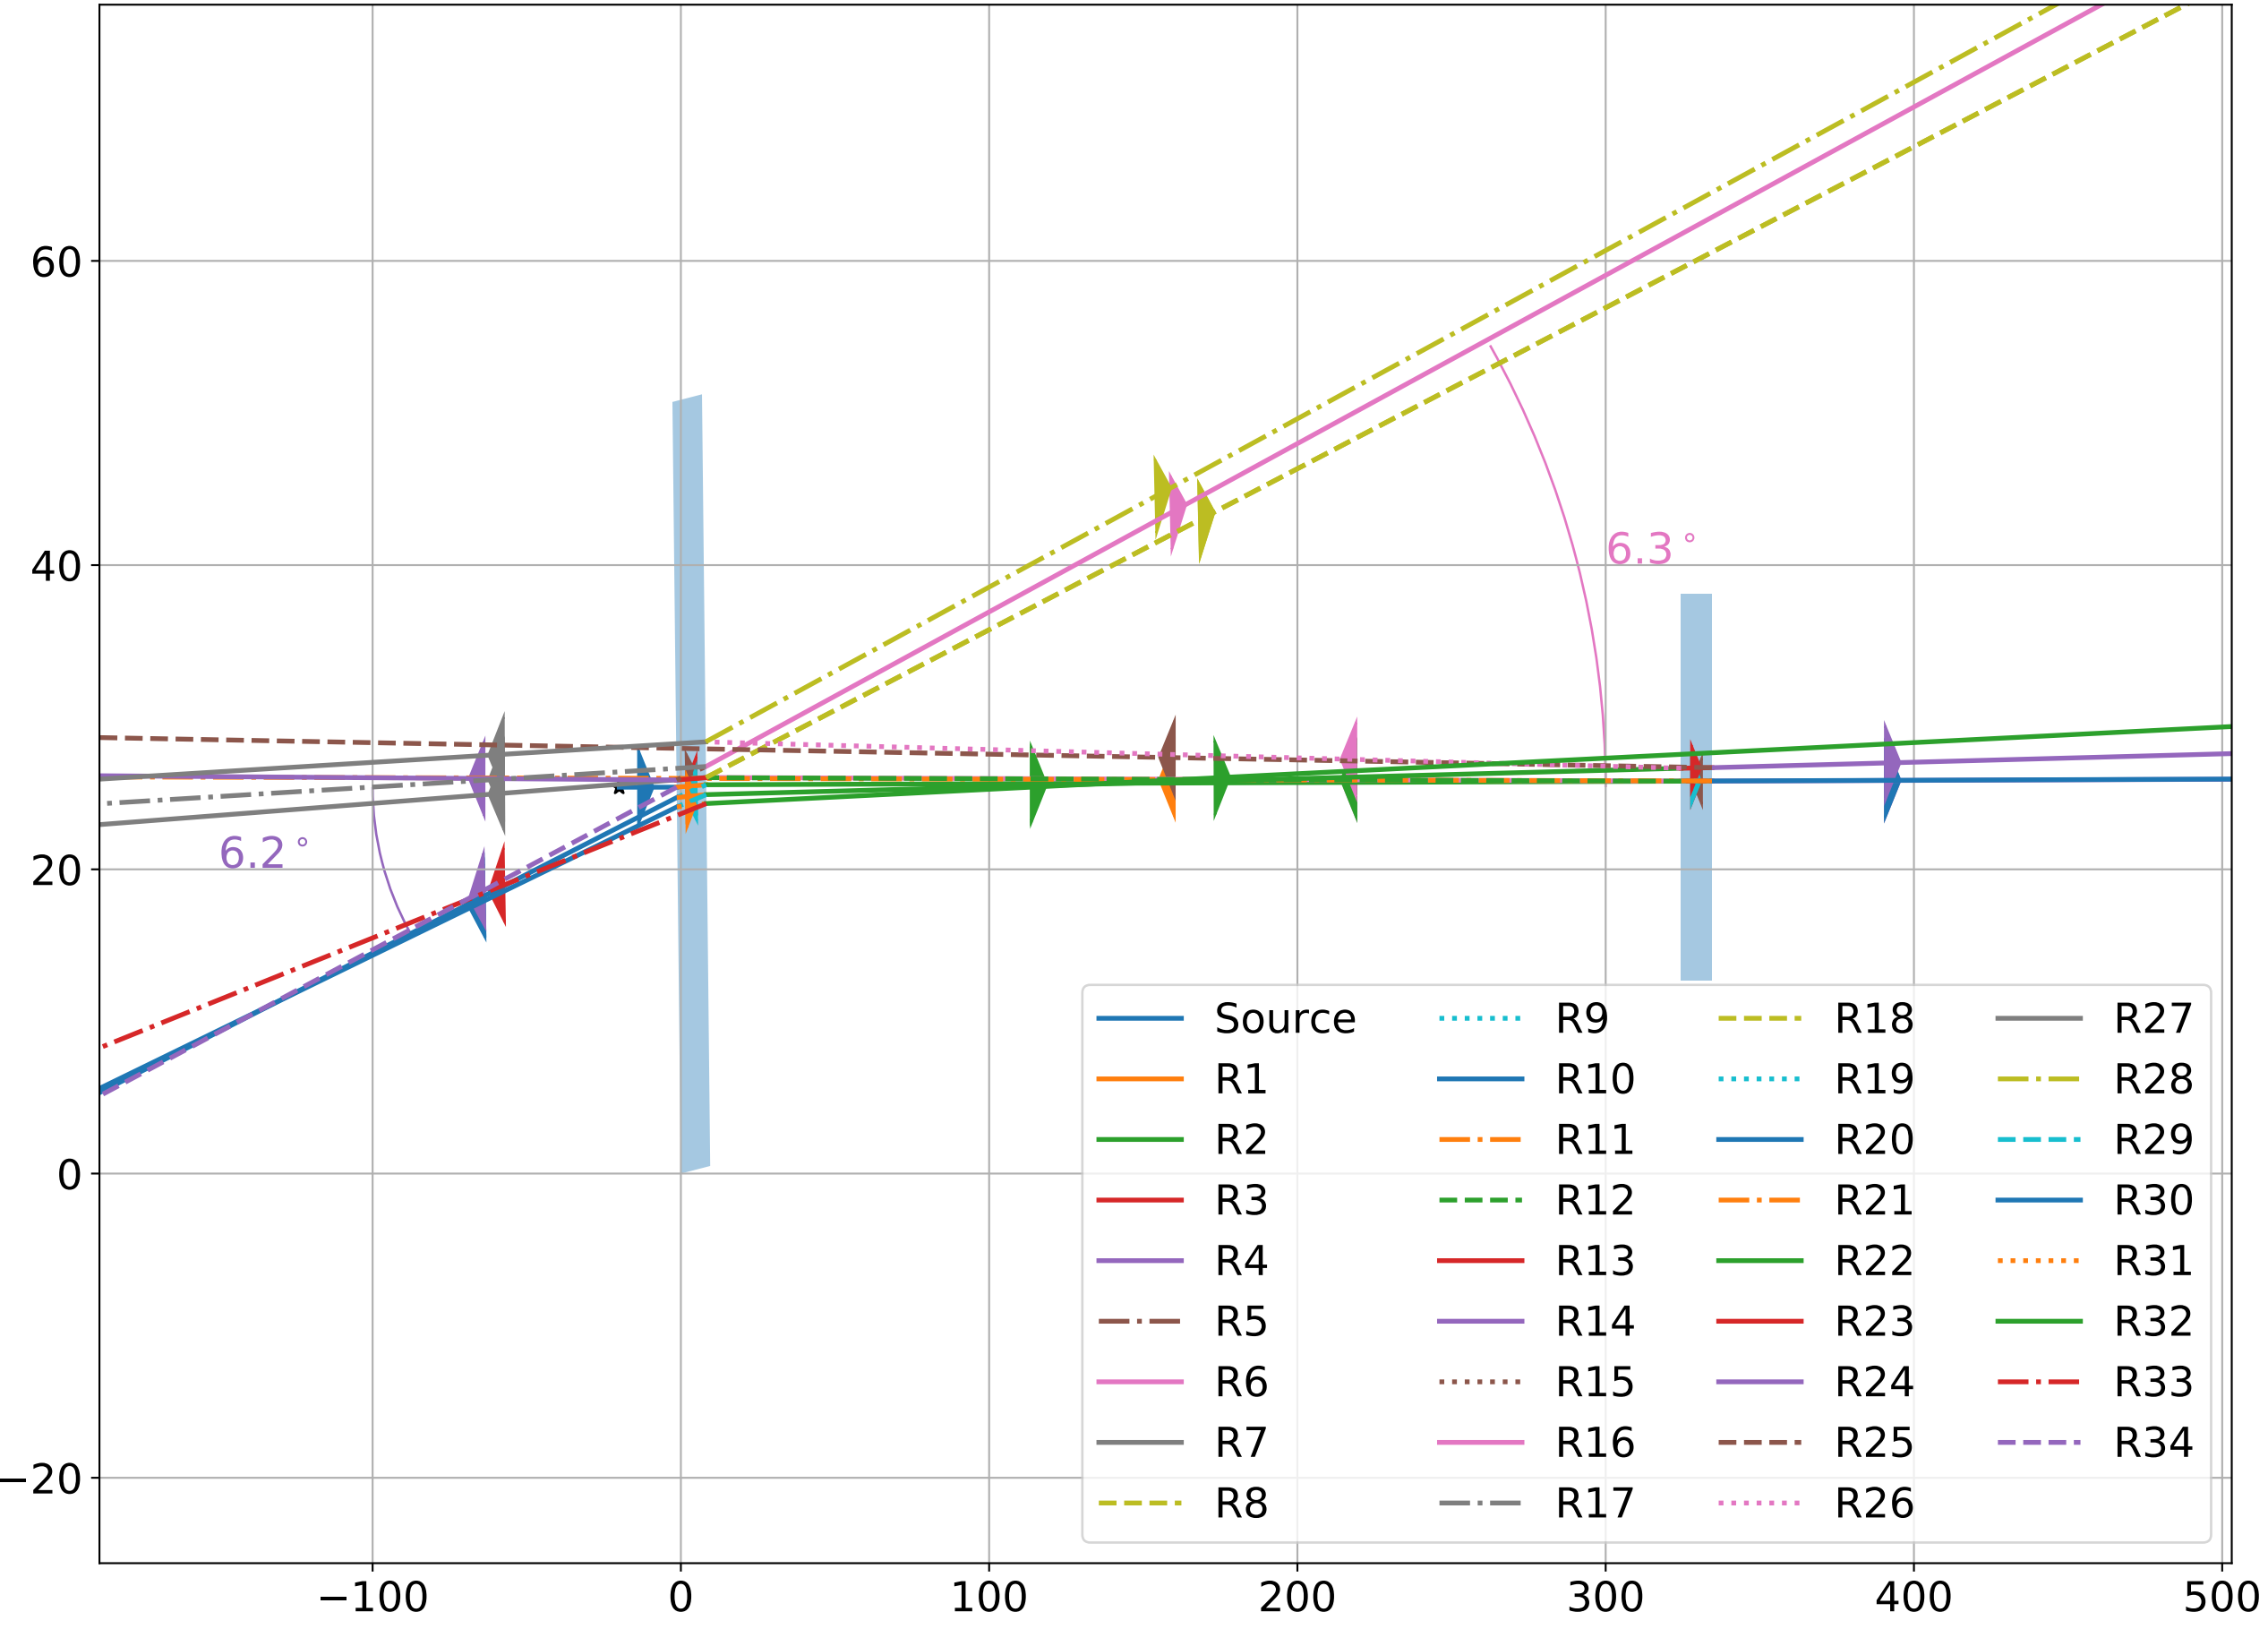

Expected CTN Prompt Reflections after upgrade

Zoomed In Near Incidence

Zoomed In At Vacuum End of Window

Zoomed In Near Mirror

Zoomed In Near Mirror