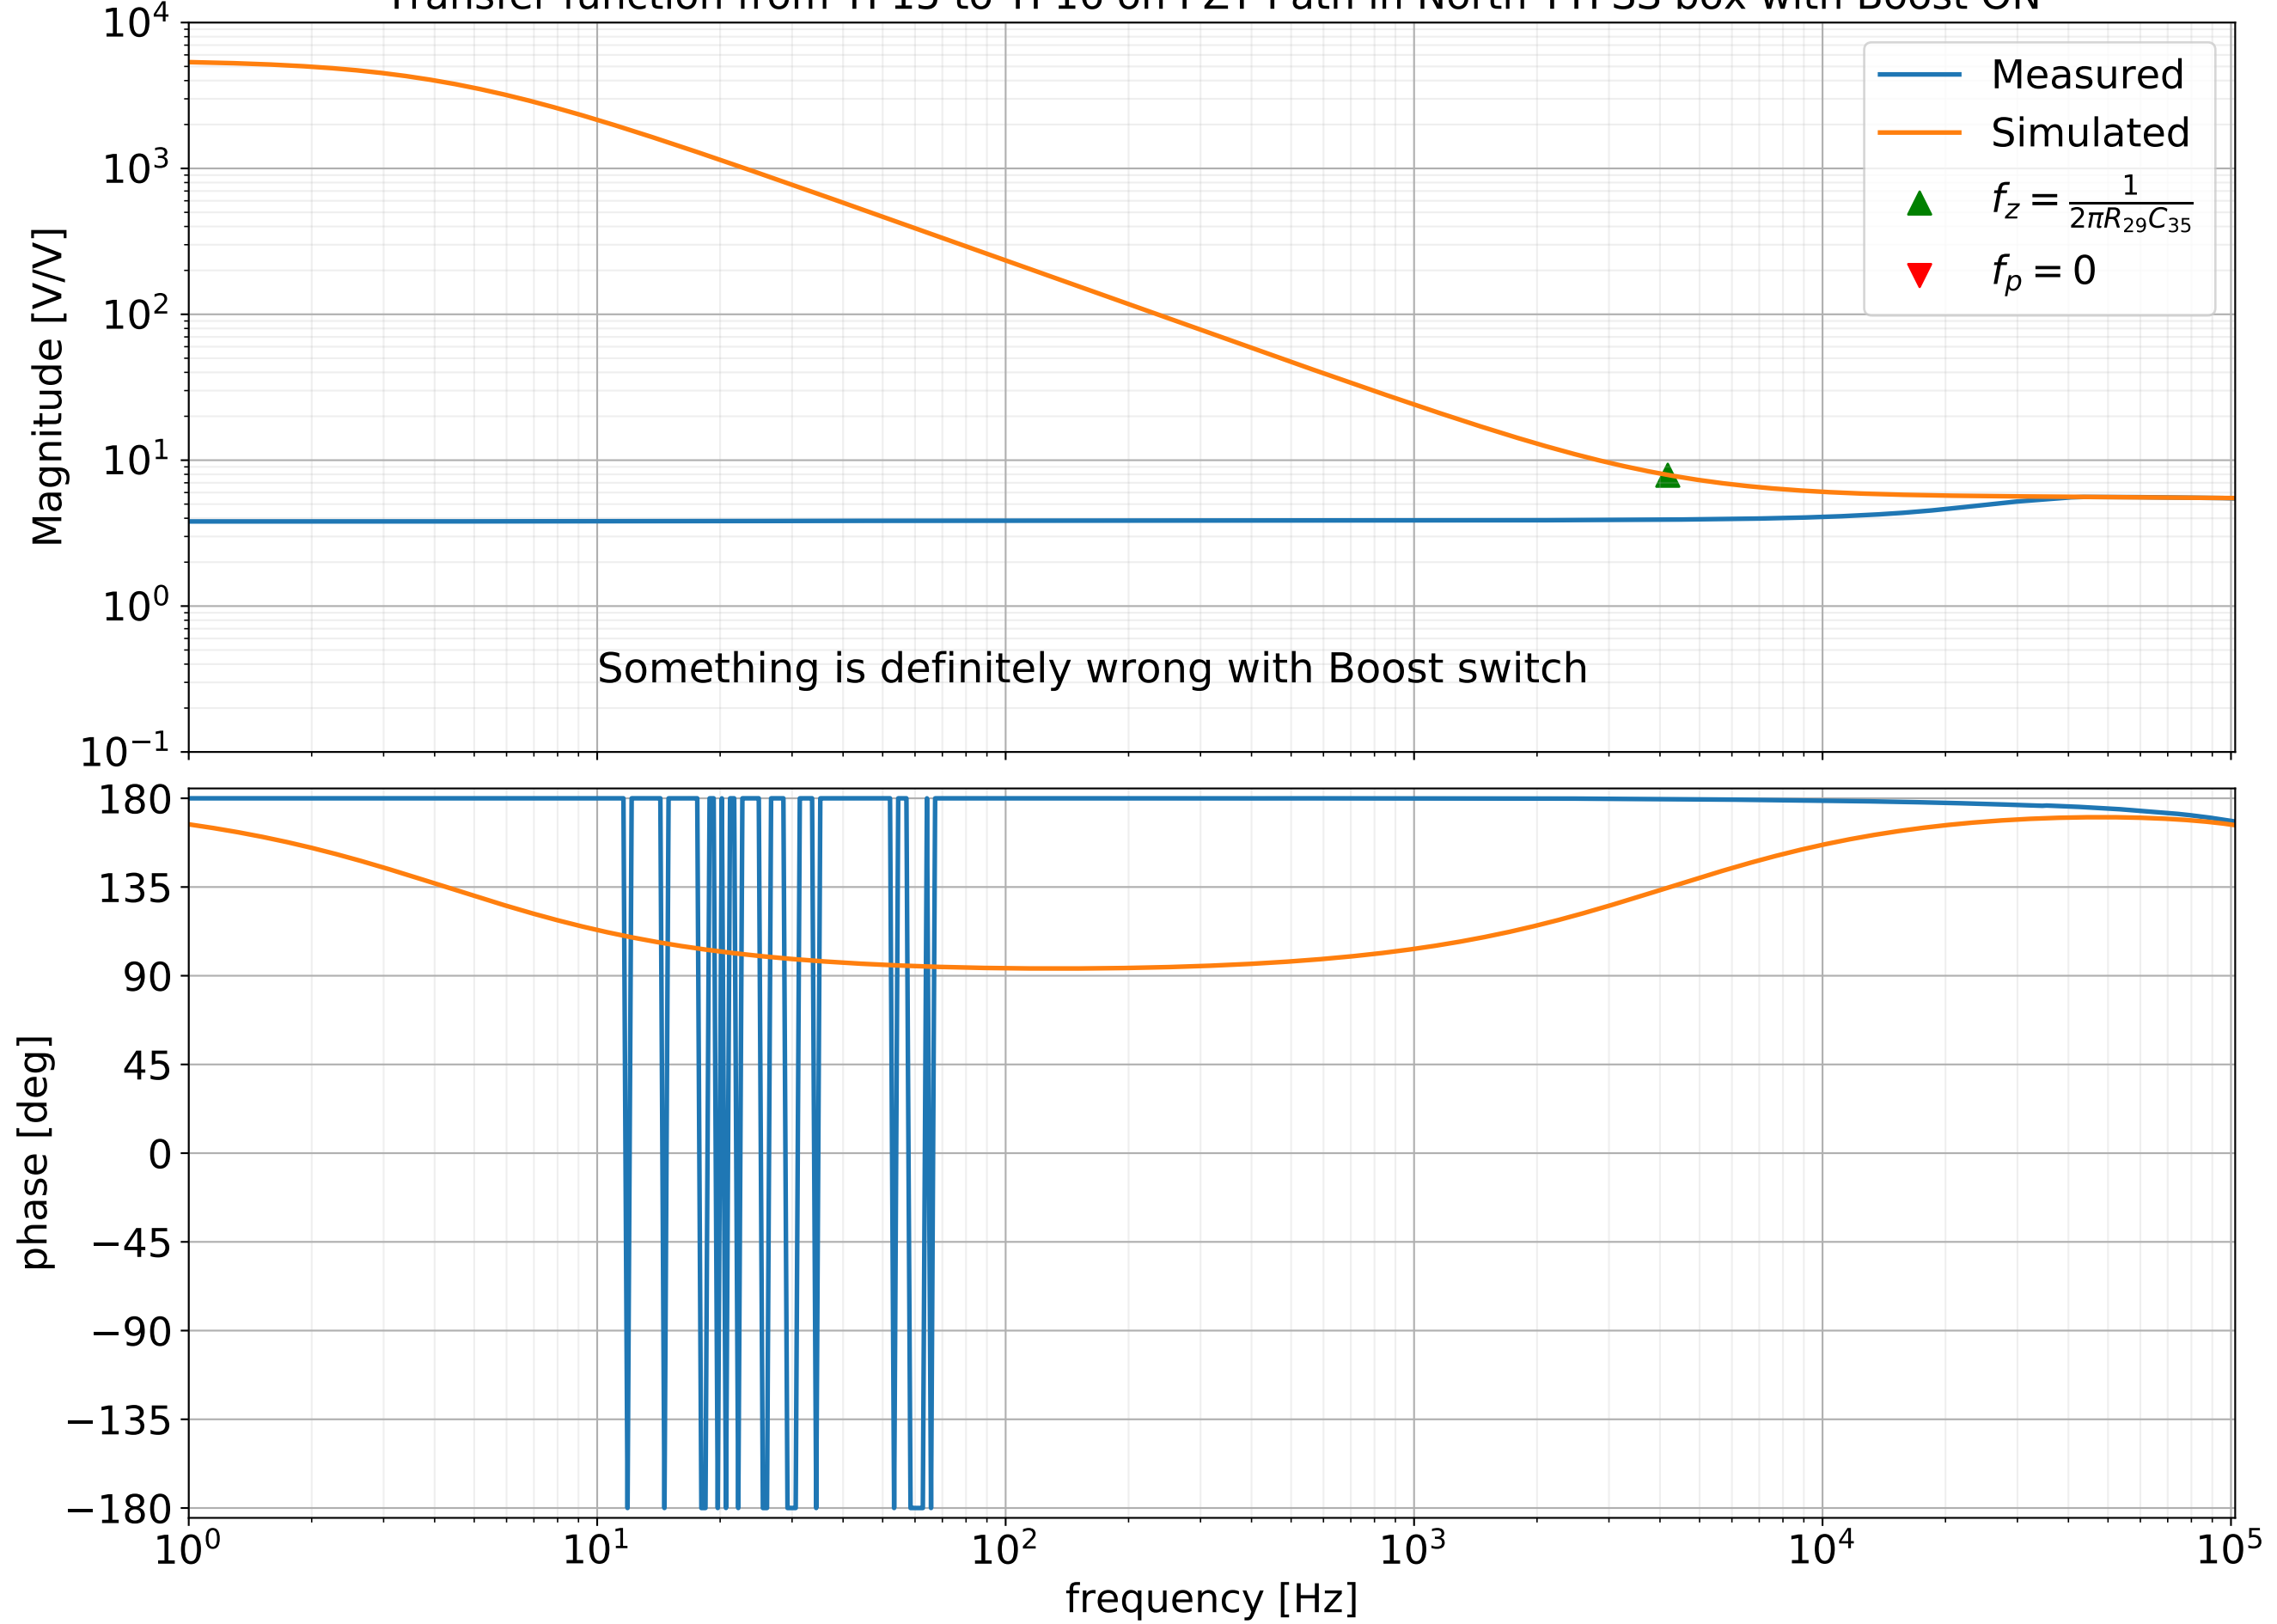

Transfer function from TP15 to TP16 on PZT Path in North TTFSS box with Boost OFF

Transfer function from TP15 to TP16 on PZT Path in North TTFSS box with Boost ON

Transfer function from TP16 to TP18 on PZT Path in North TTFSS box