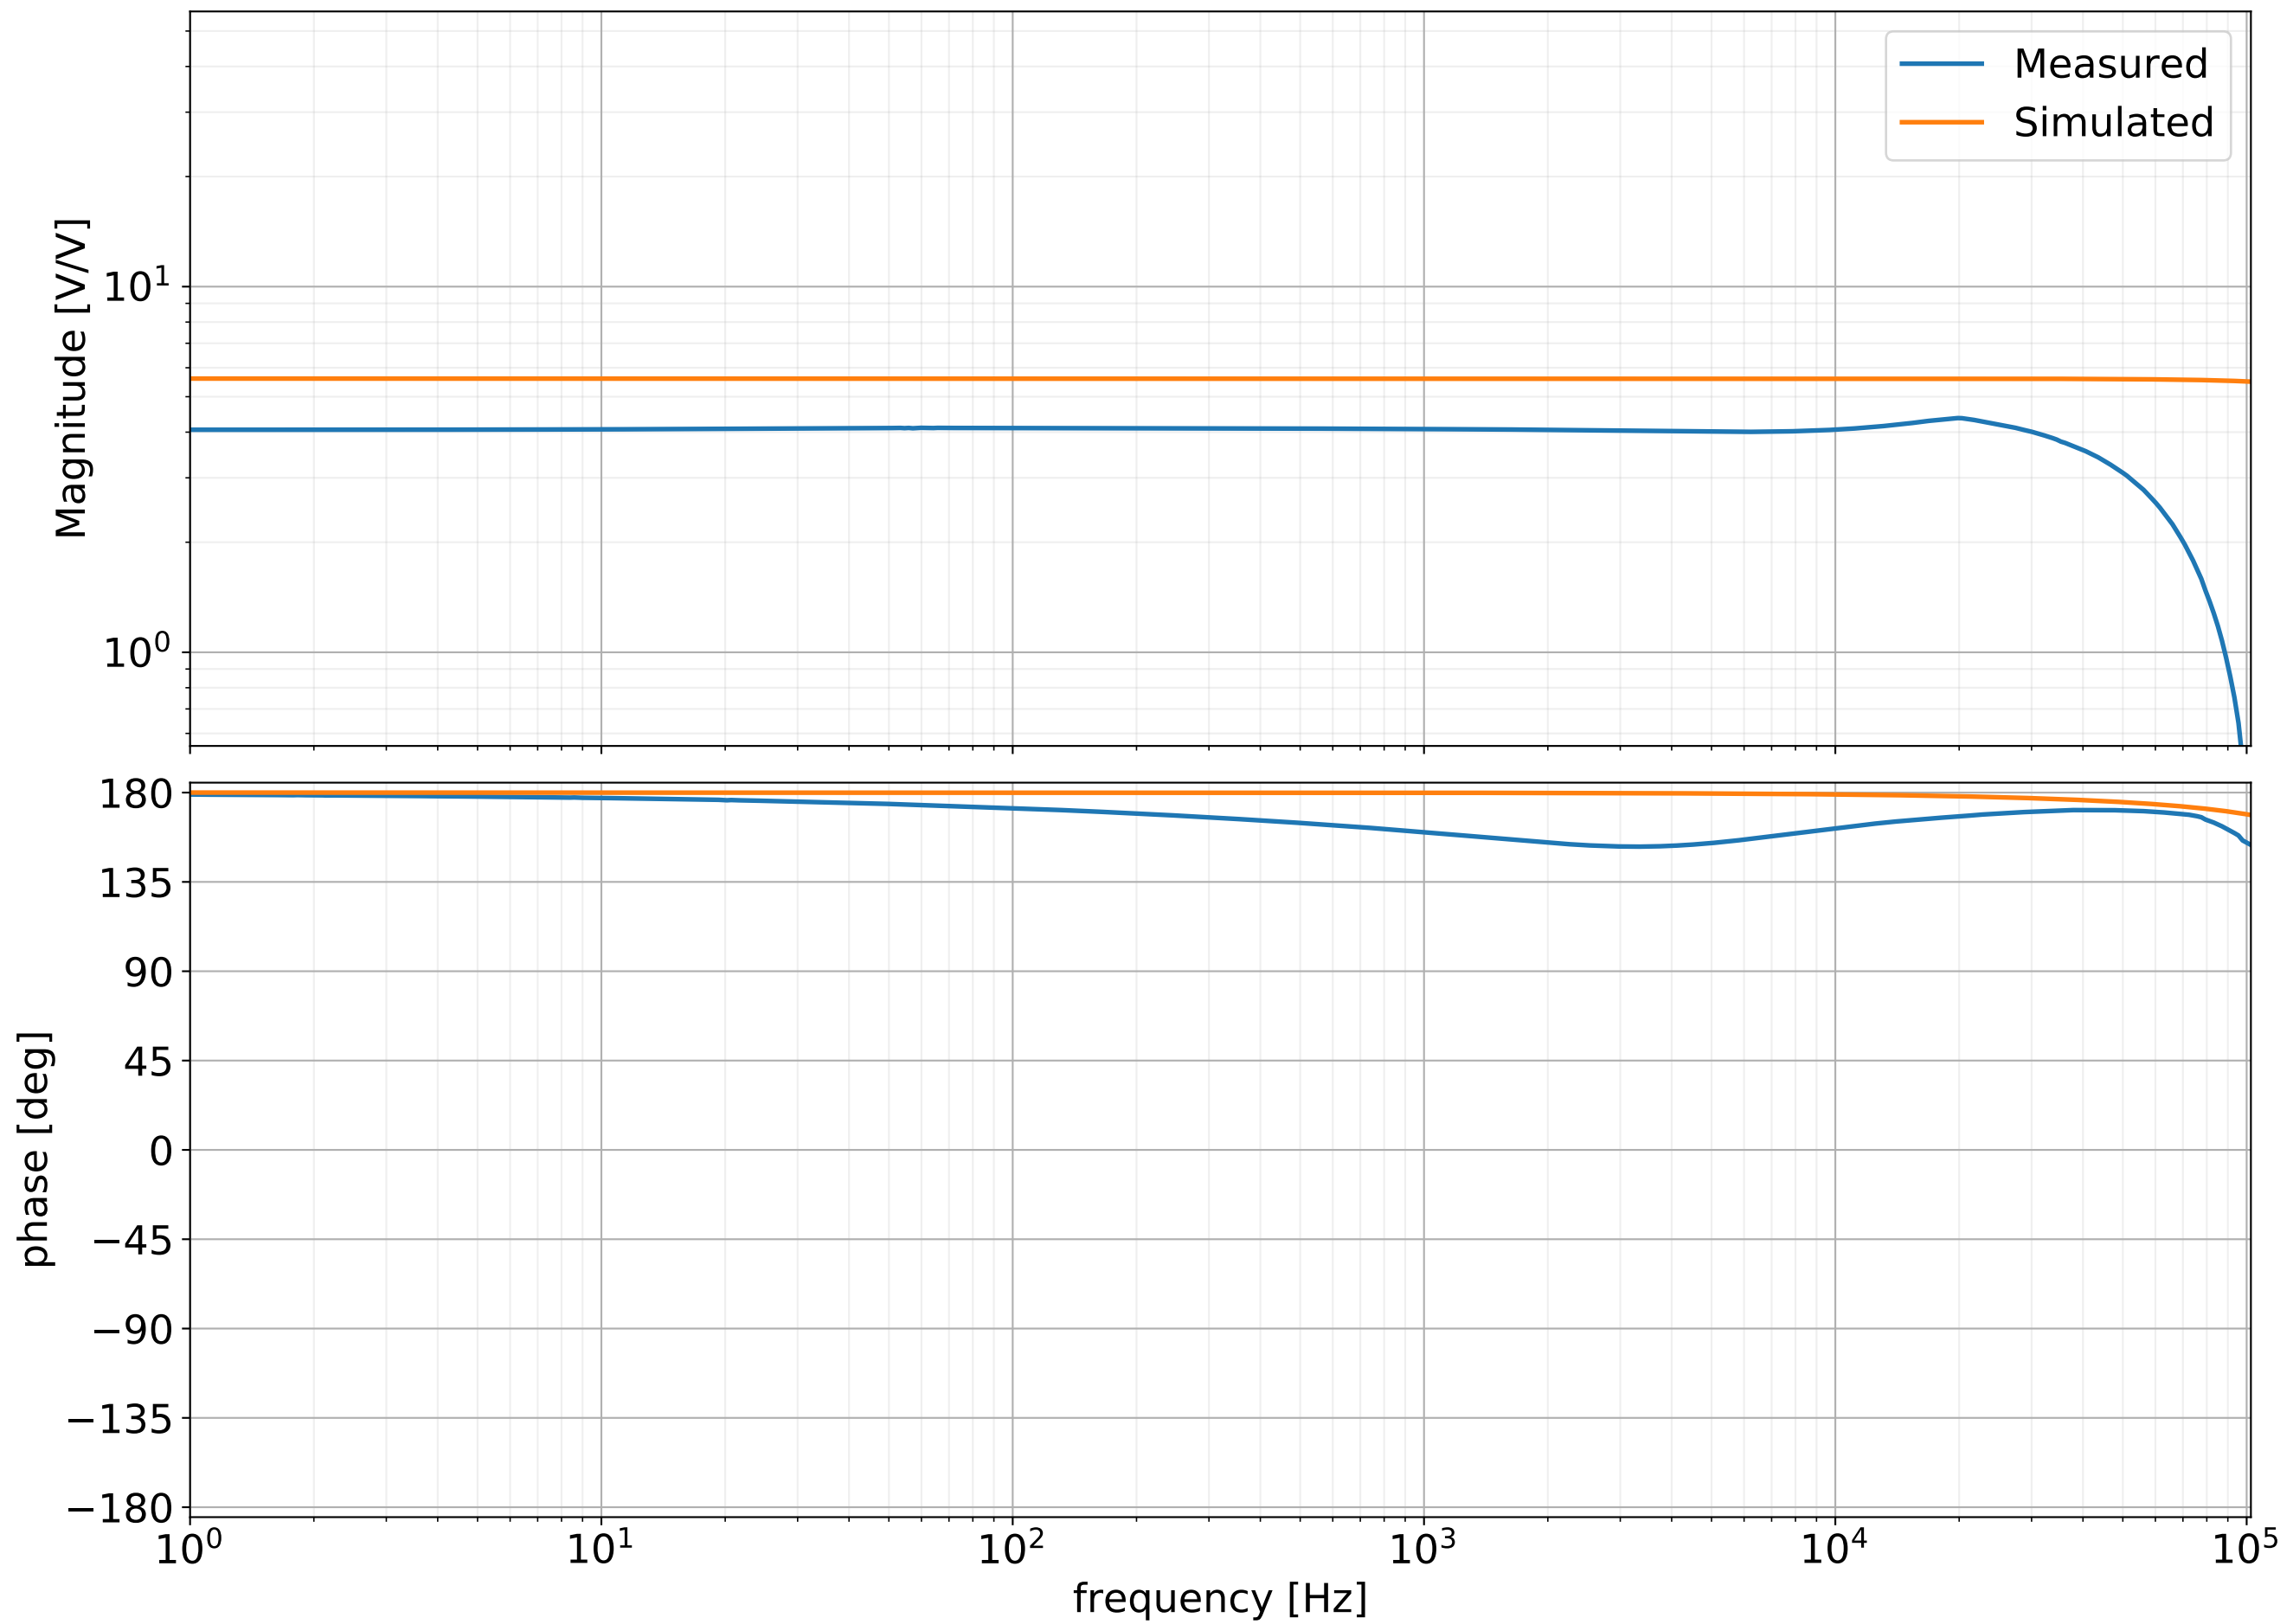

Transfer function from TP15 to TP16 on PZT Path in North TTFSS box with Boost OFF

Transfer function from TP15 to TP16 on PZT Path in North TTFSS box with Boost ON

Transfer function from TP16 to TP18 on PZT Path in North TTFSS box