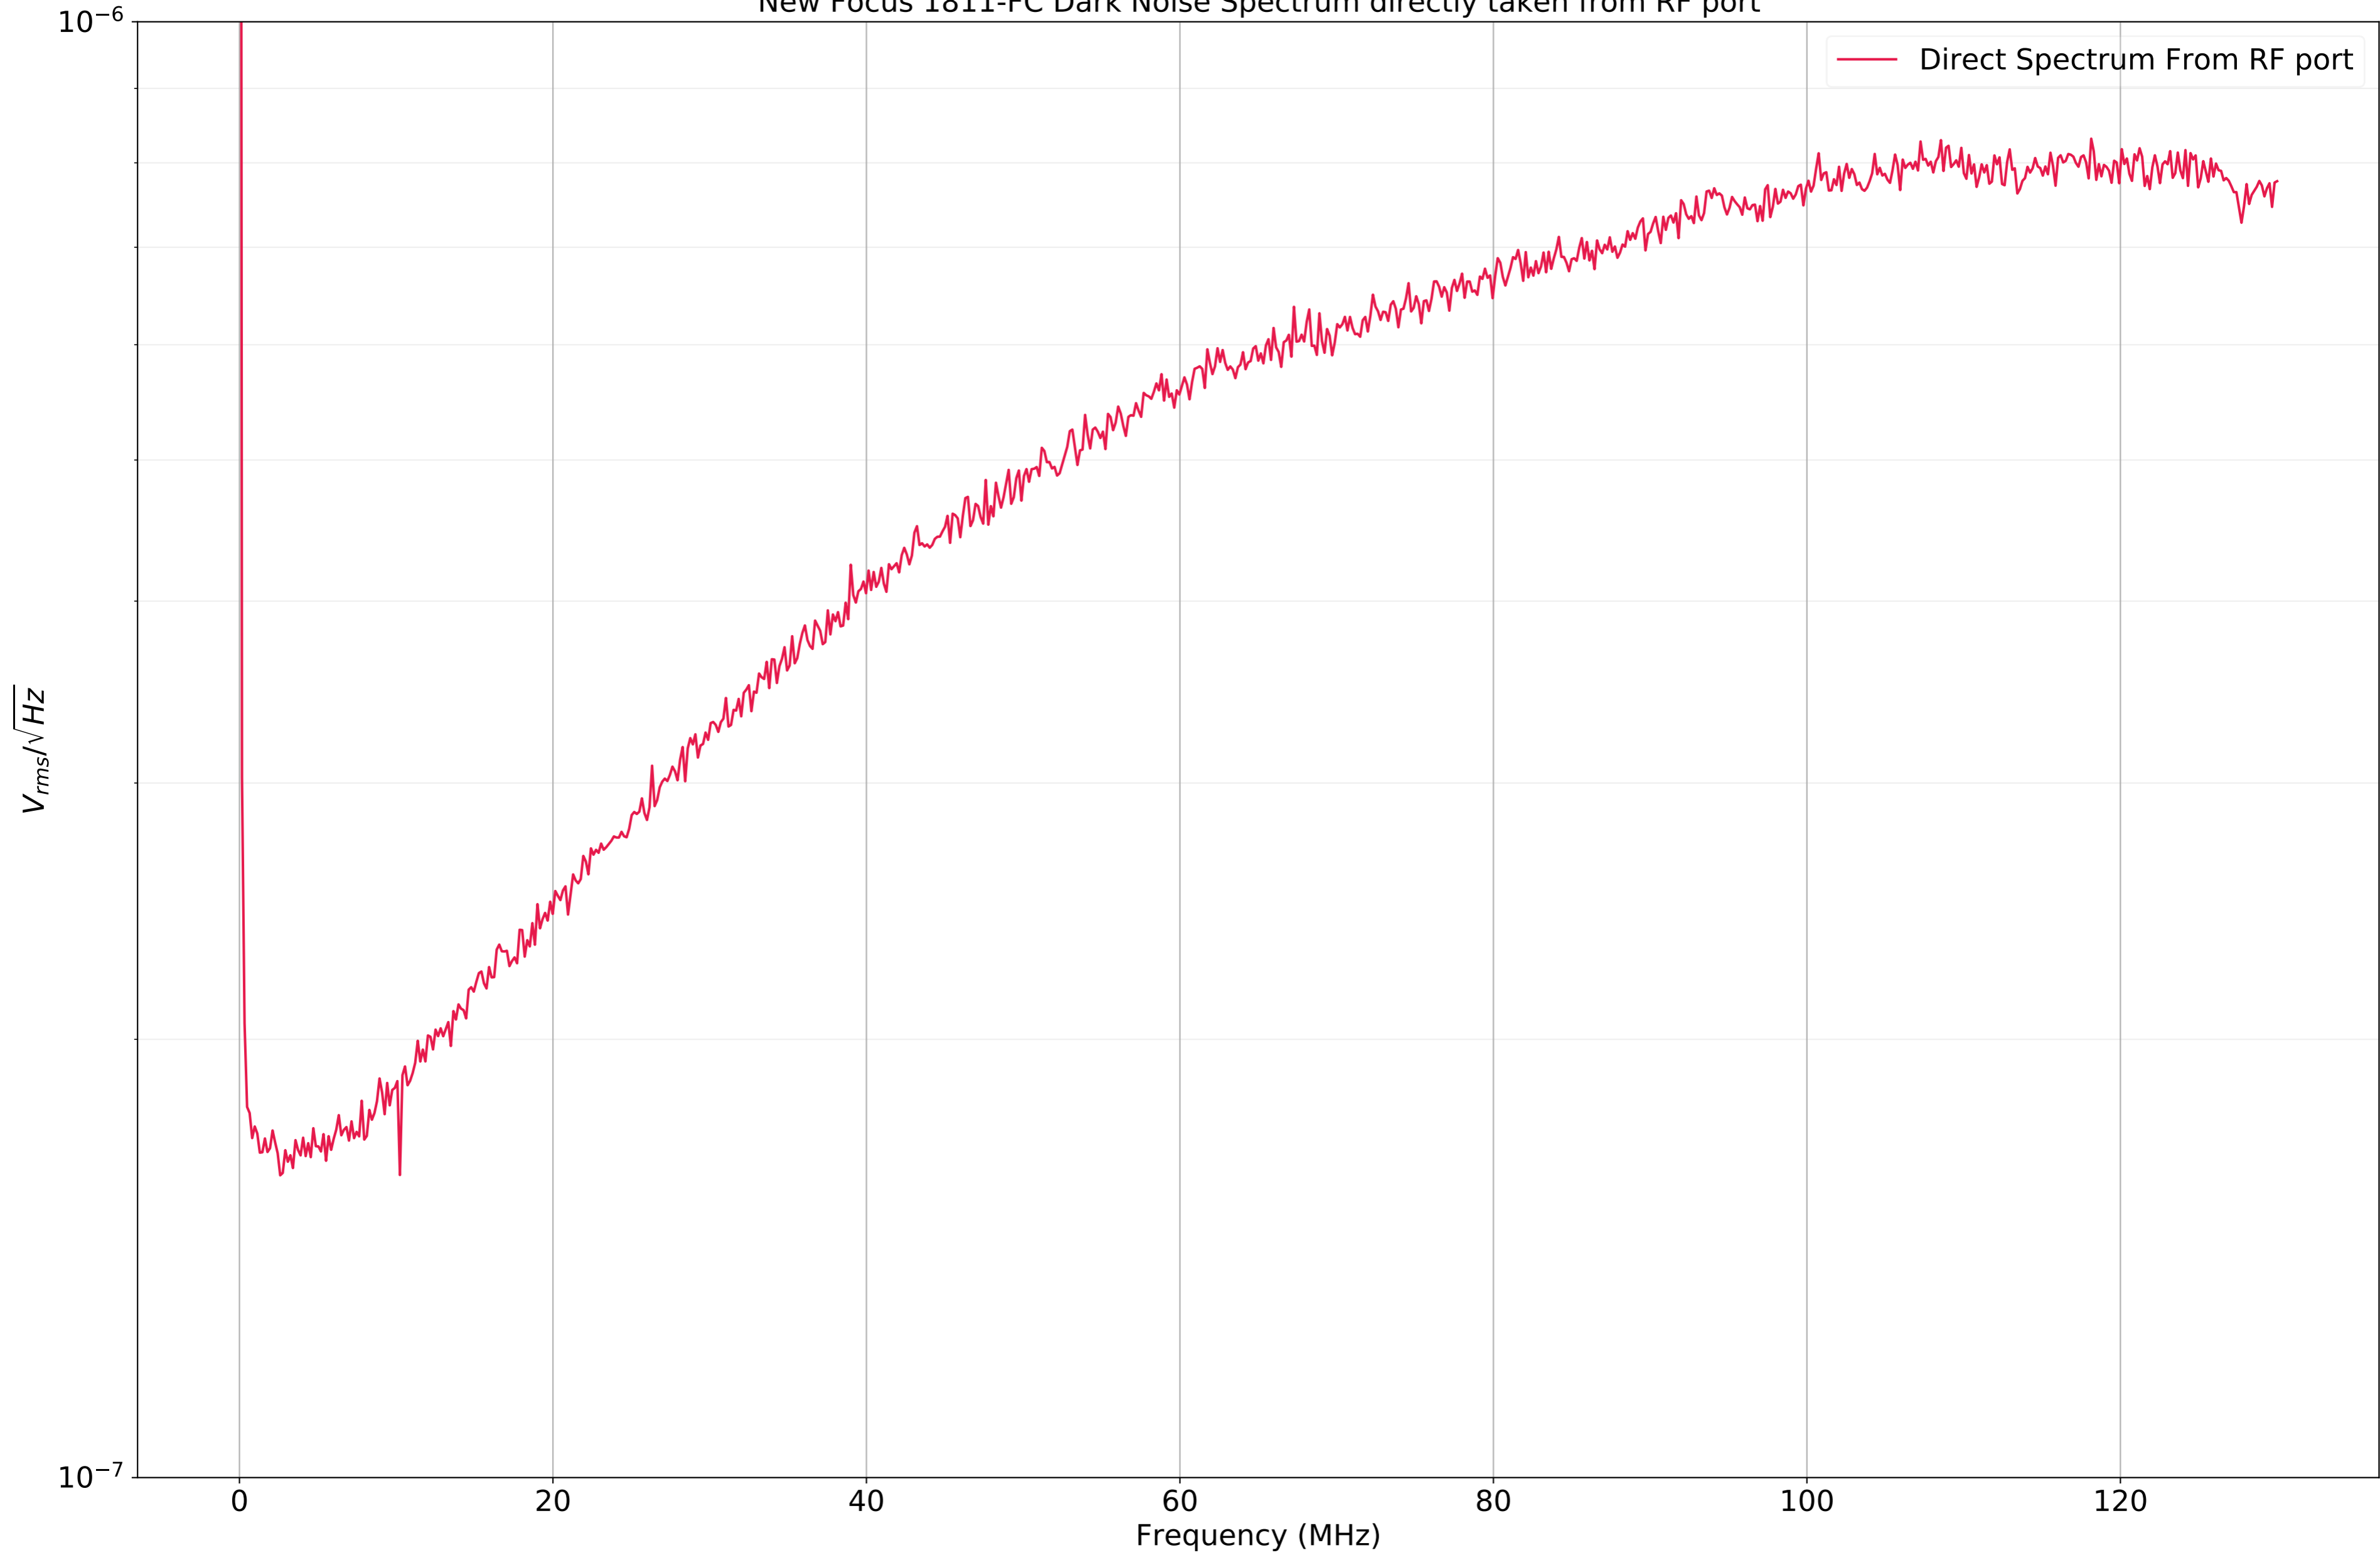

New Focus 1811-FC Dark Noise Spectrum directly taken from RF port

New Focus 1811-FC Dark Noise Spectrum (Mixed Down)