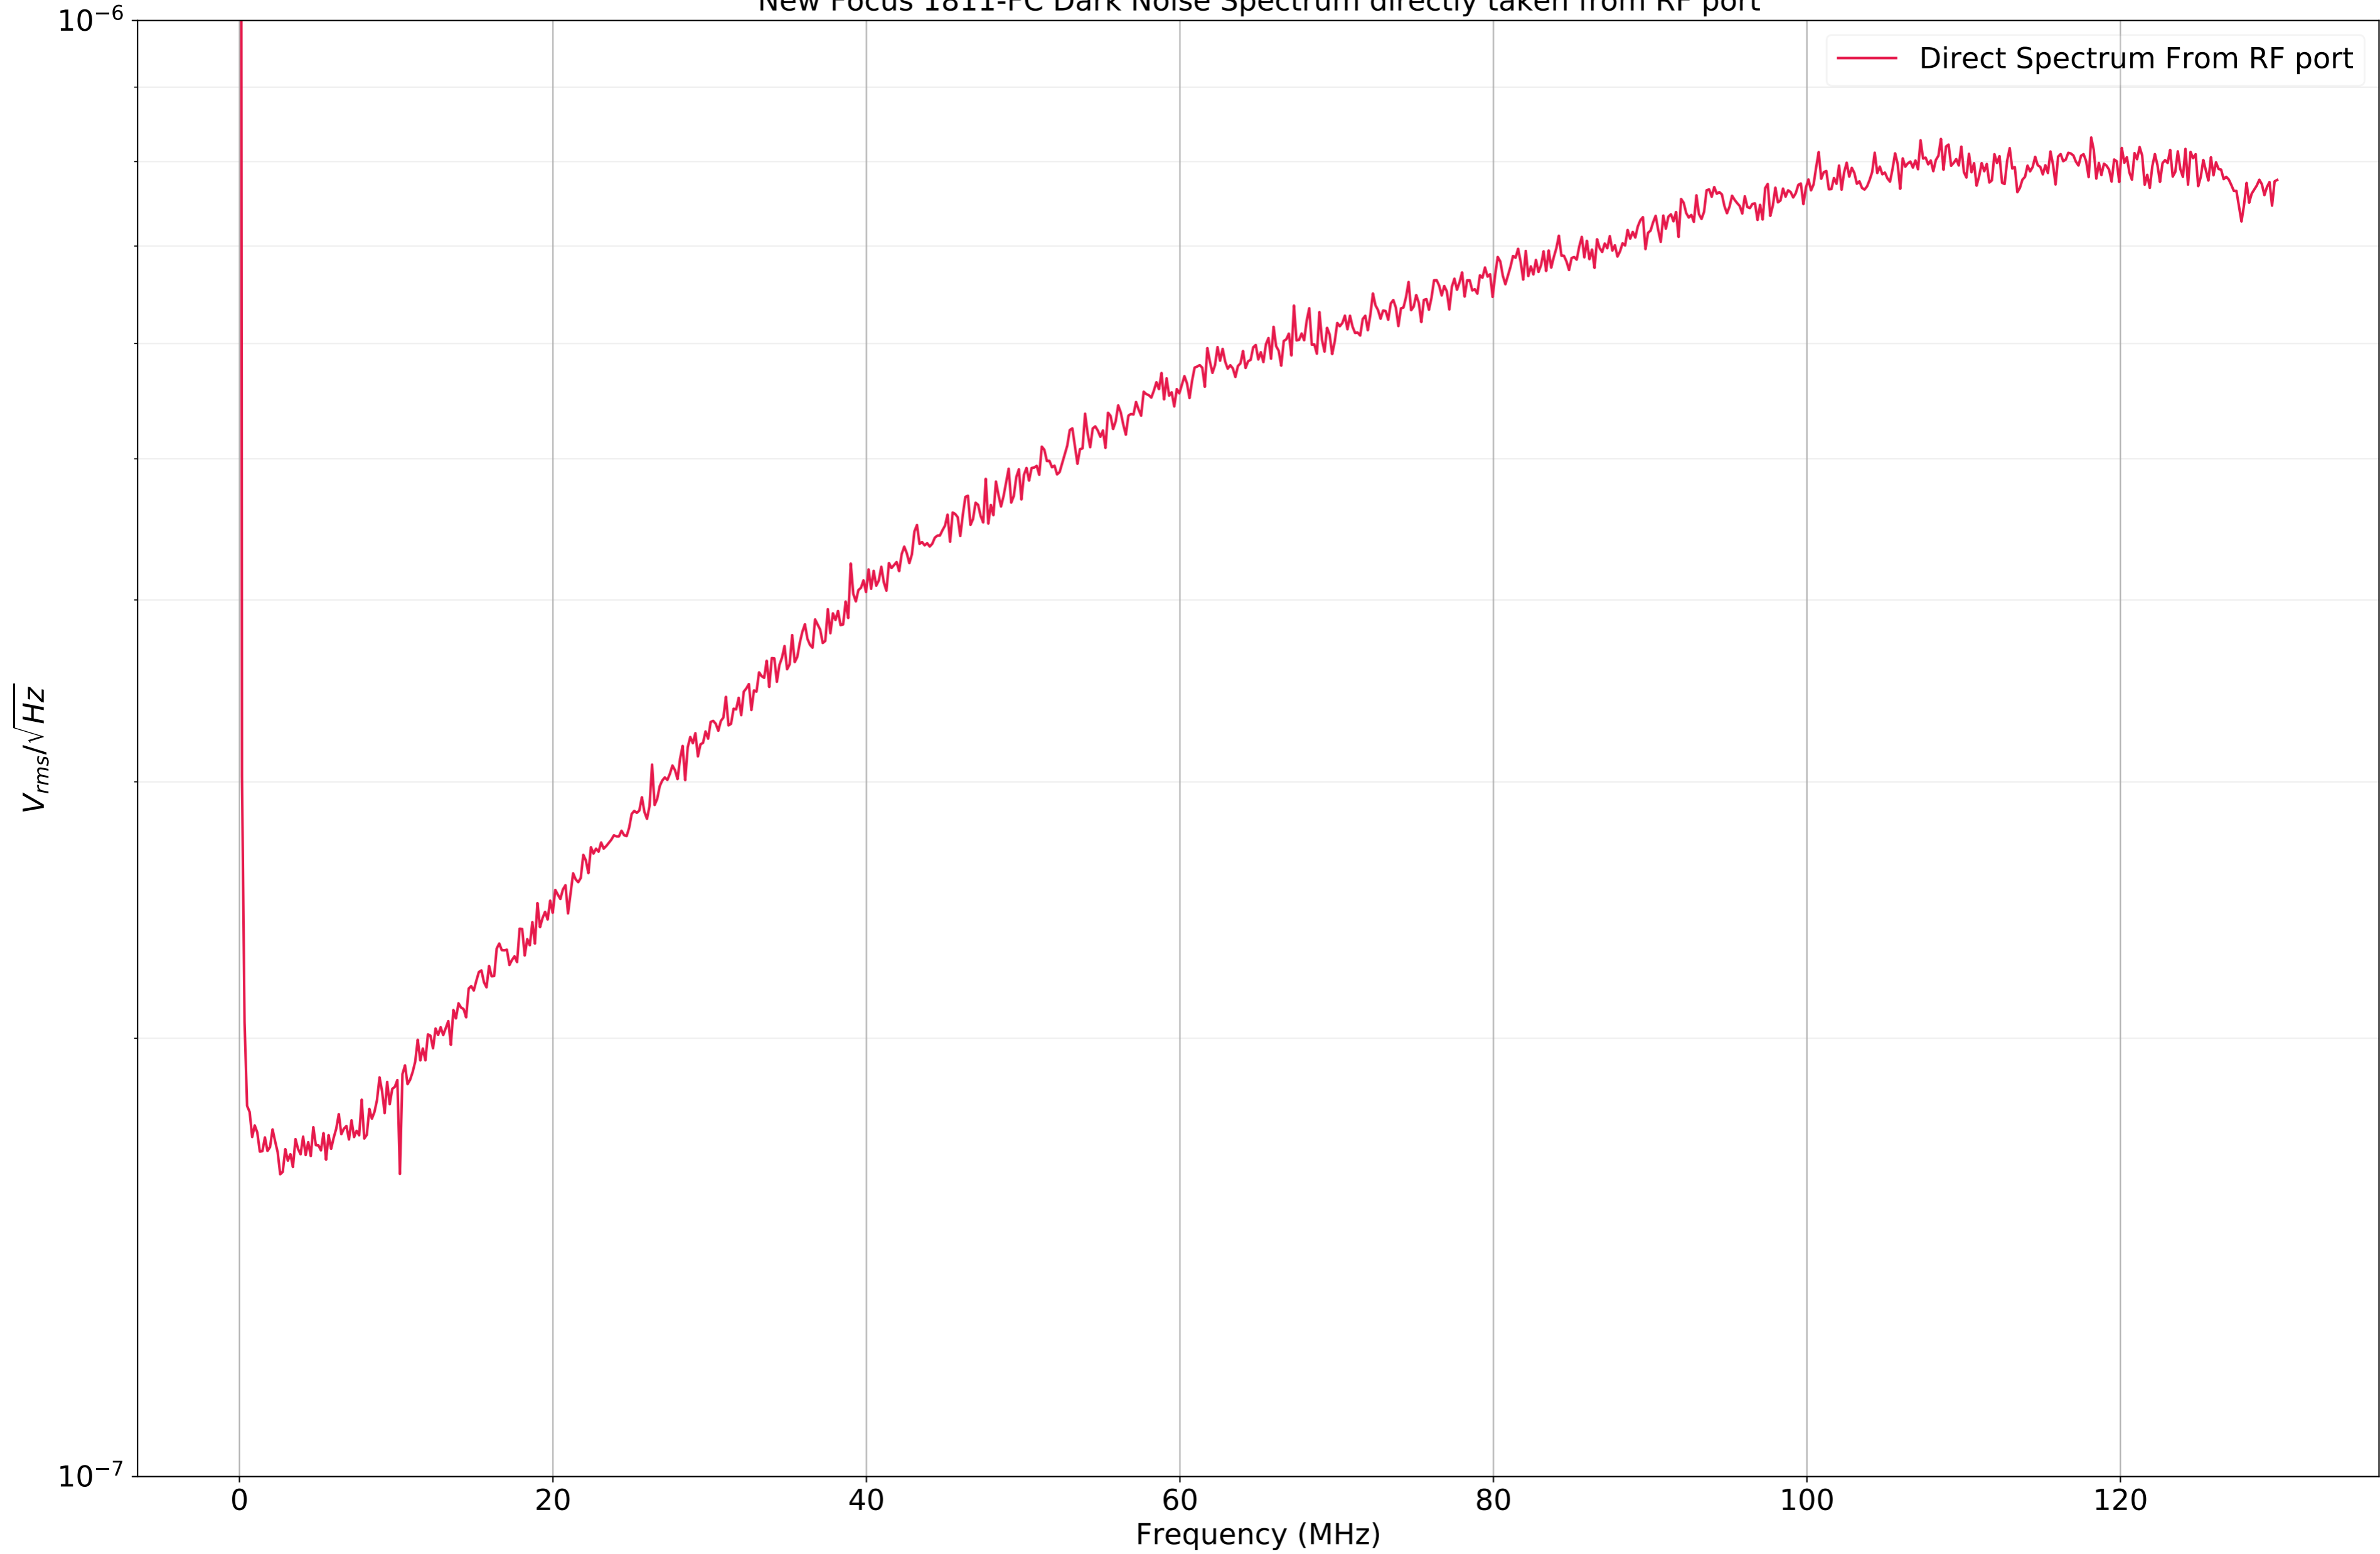

New Focus 1811-FC Dark Noise Spectrum directly taken from RF port

New Focus 1811-FC Dark Noise Spectrum (Mixed Down)