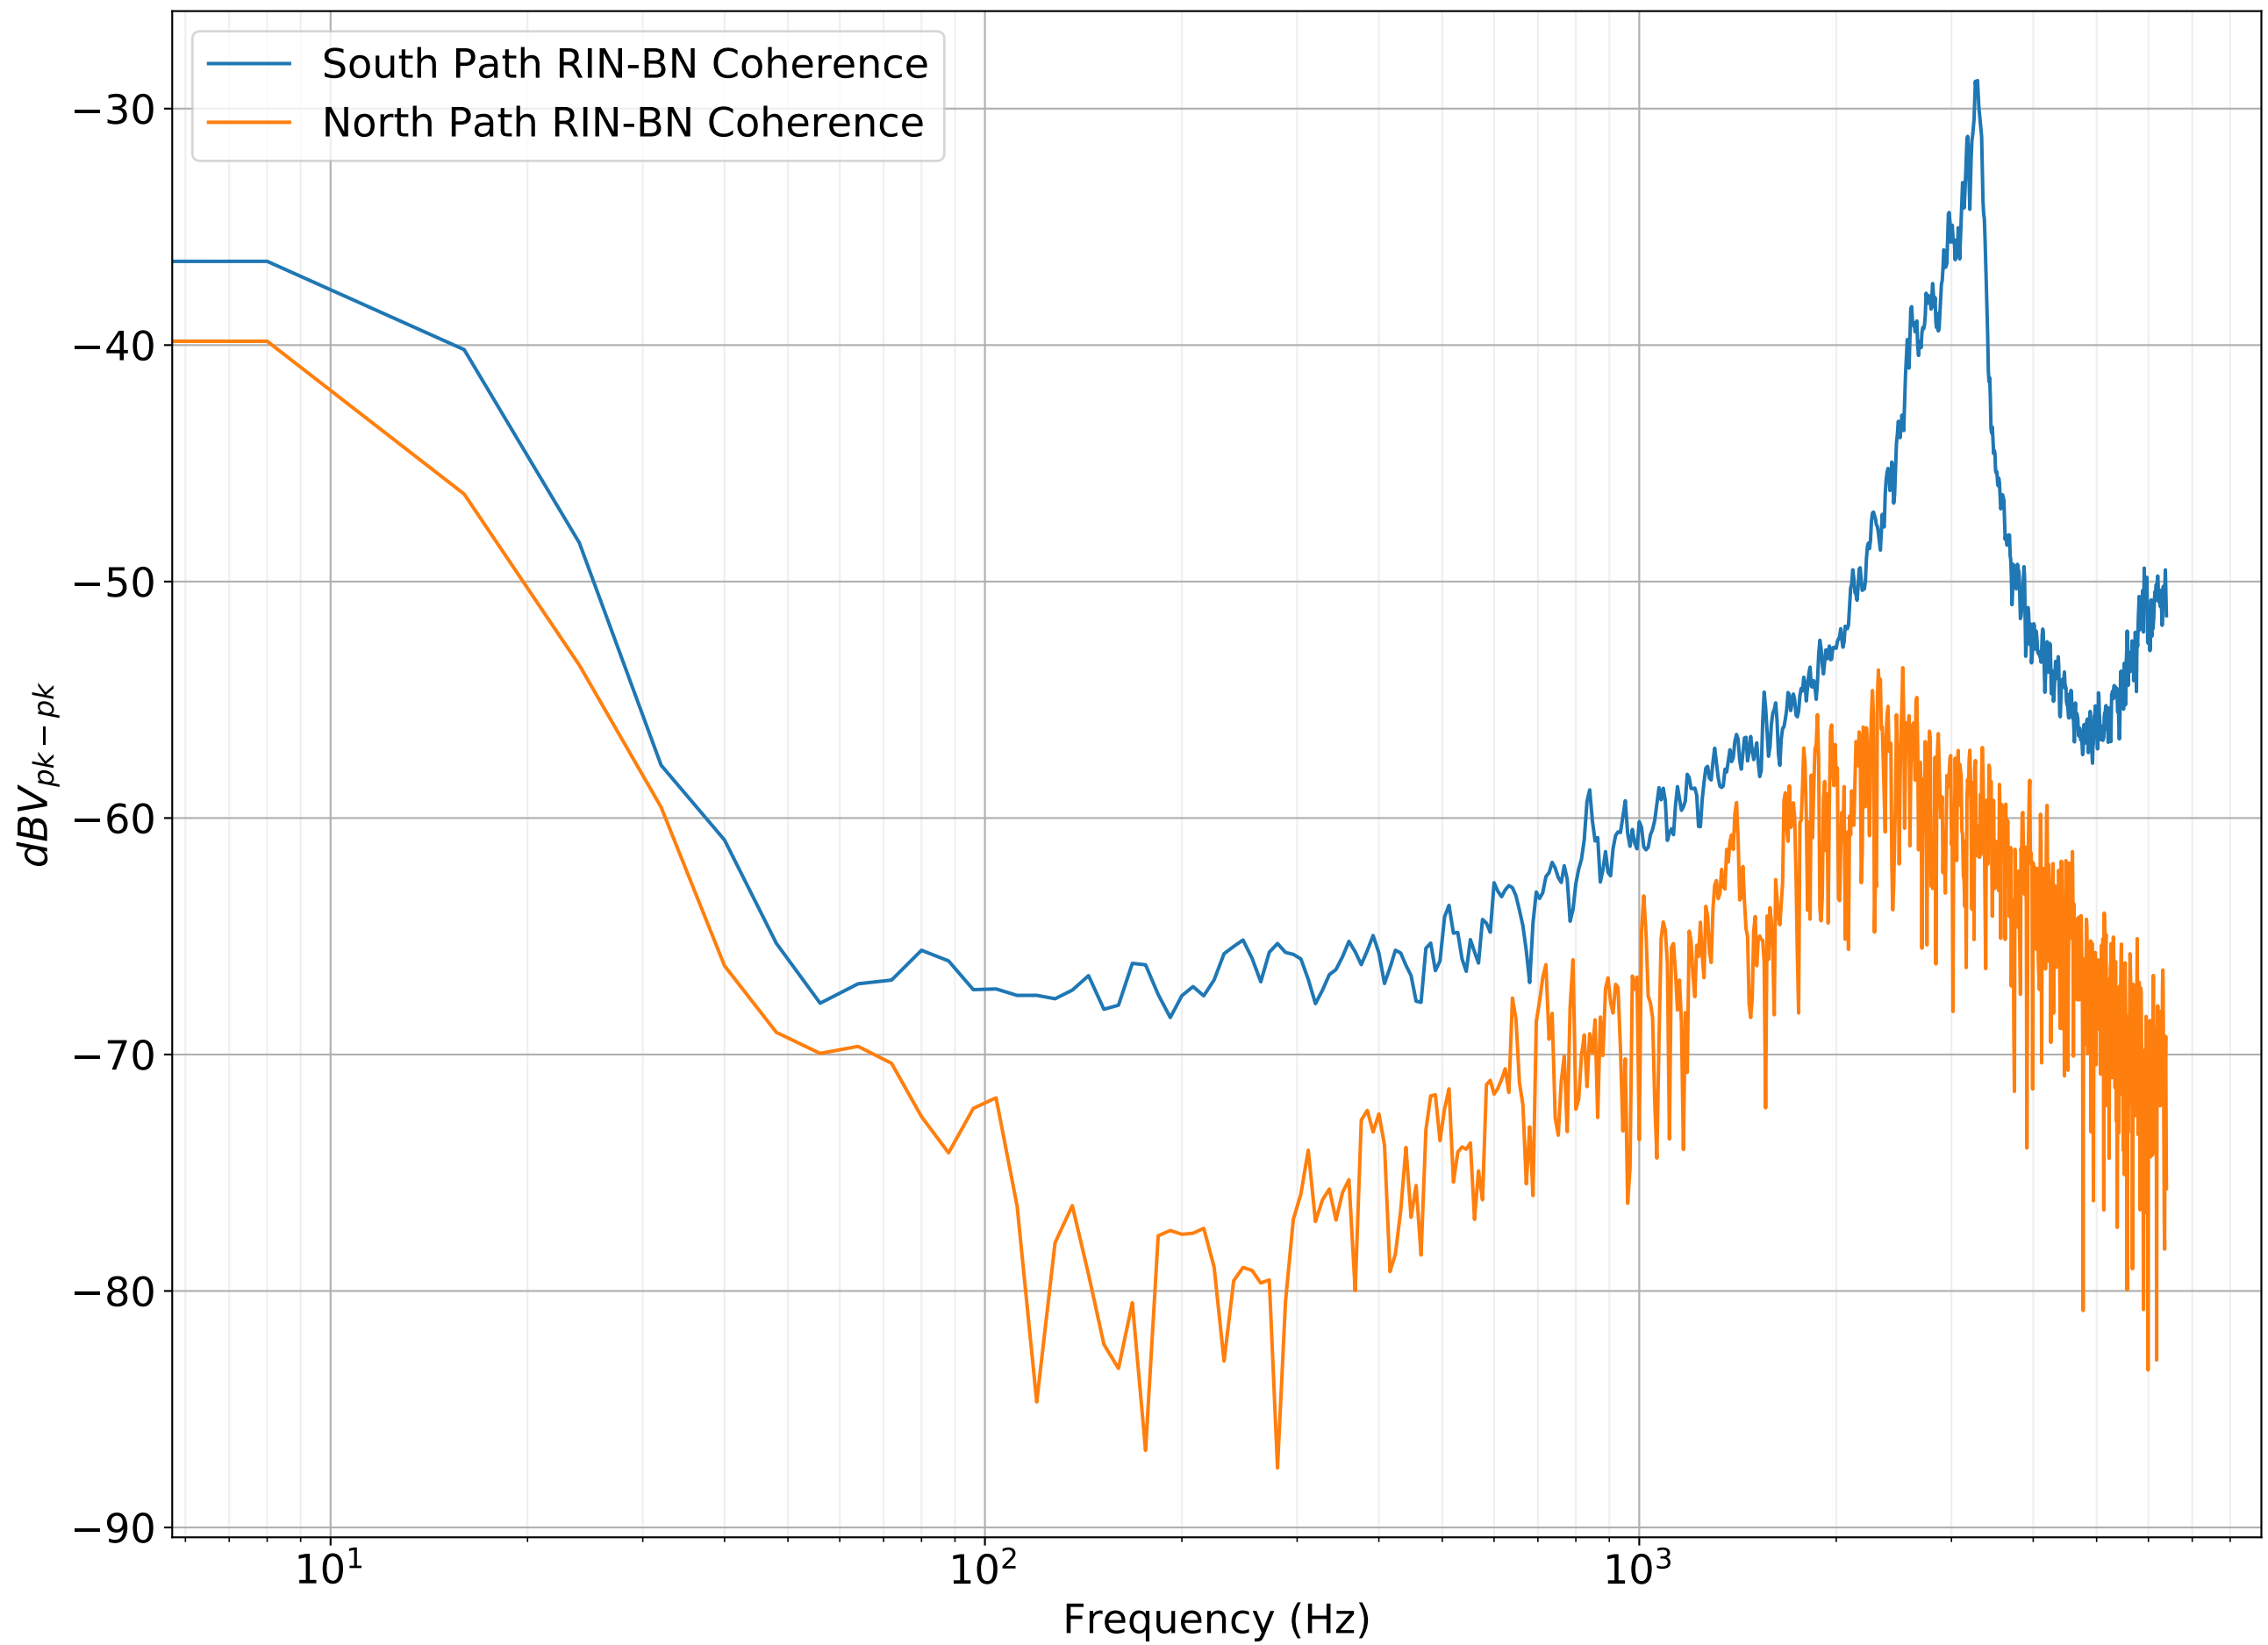

RIN - Beat Note coherence

North and South Intensity Noise