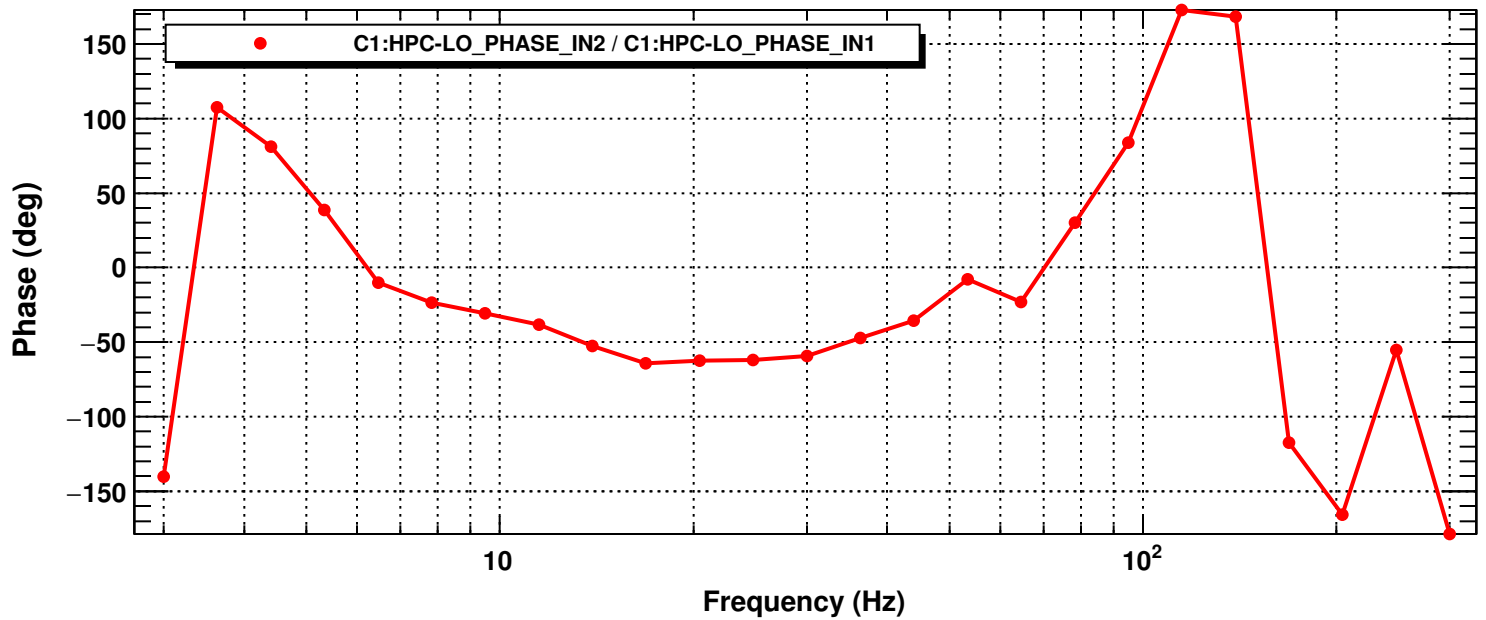

Transfer function

T0=16/09/2022 04:29:04.003417

Avg=25

Transfer function

T0=16/09/2022 04:29:04.003417

Avg=25