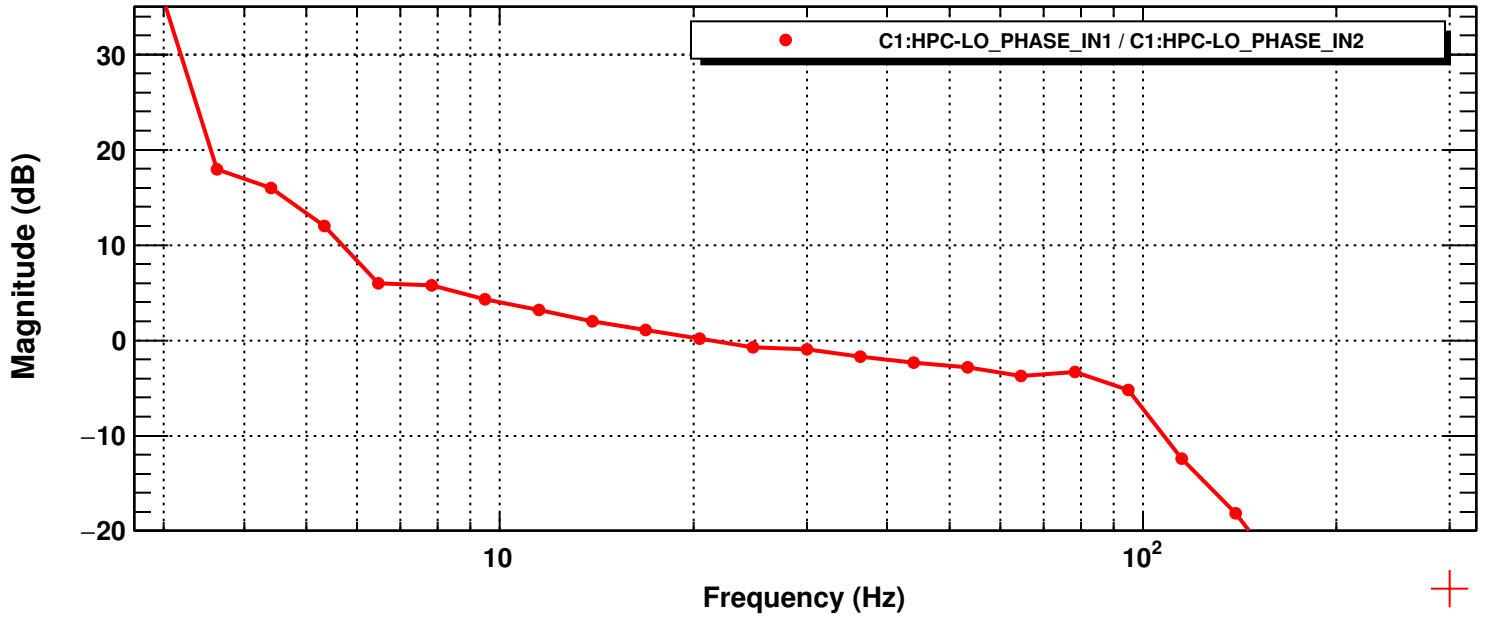

Transfer function

T0=16/09/2022 04:29:04.003417

Avg=25

Transfer function

T0=16/09/2022 04:29:04.003417

Avg=25