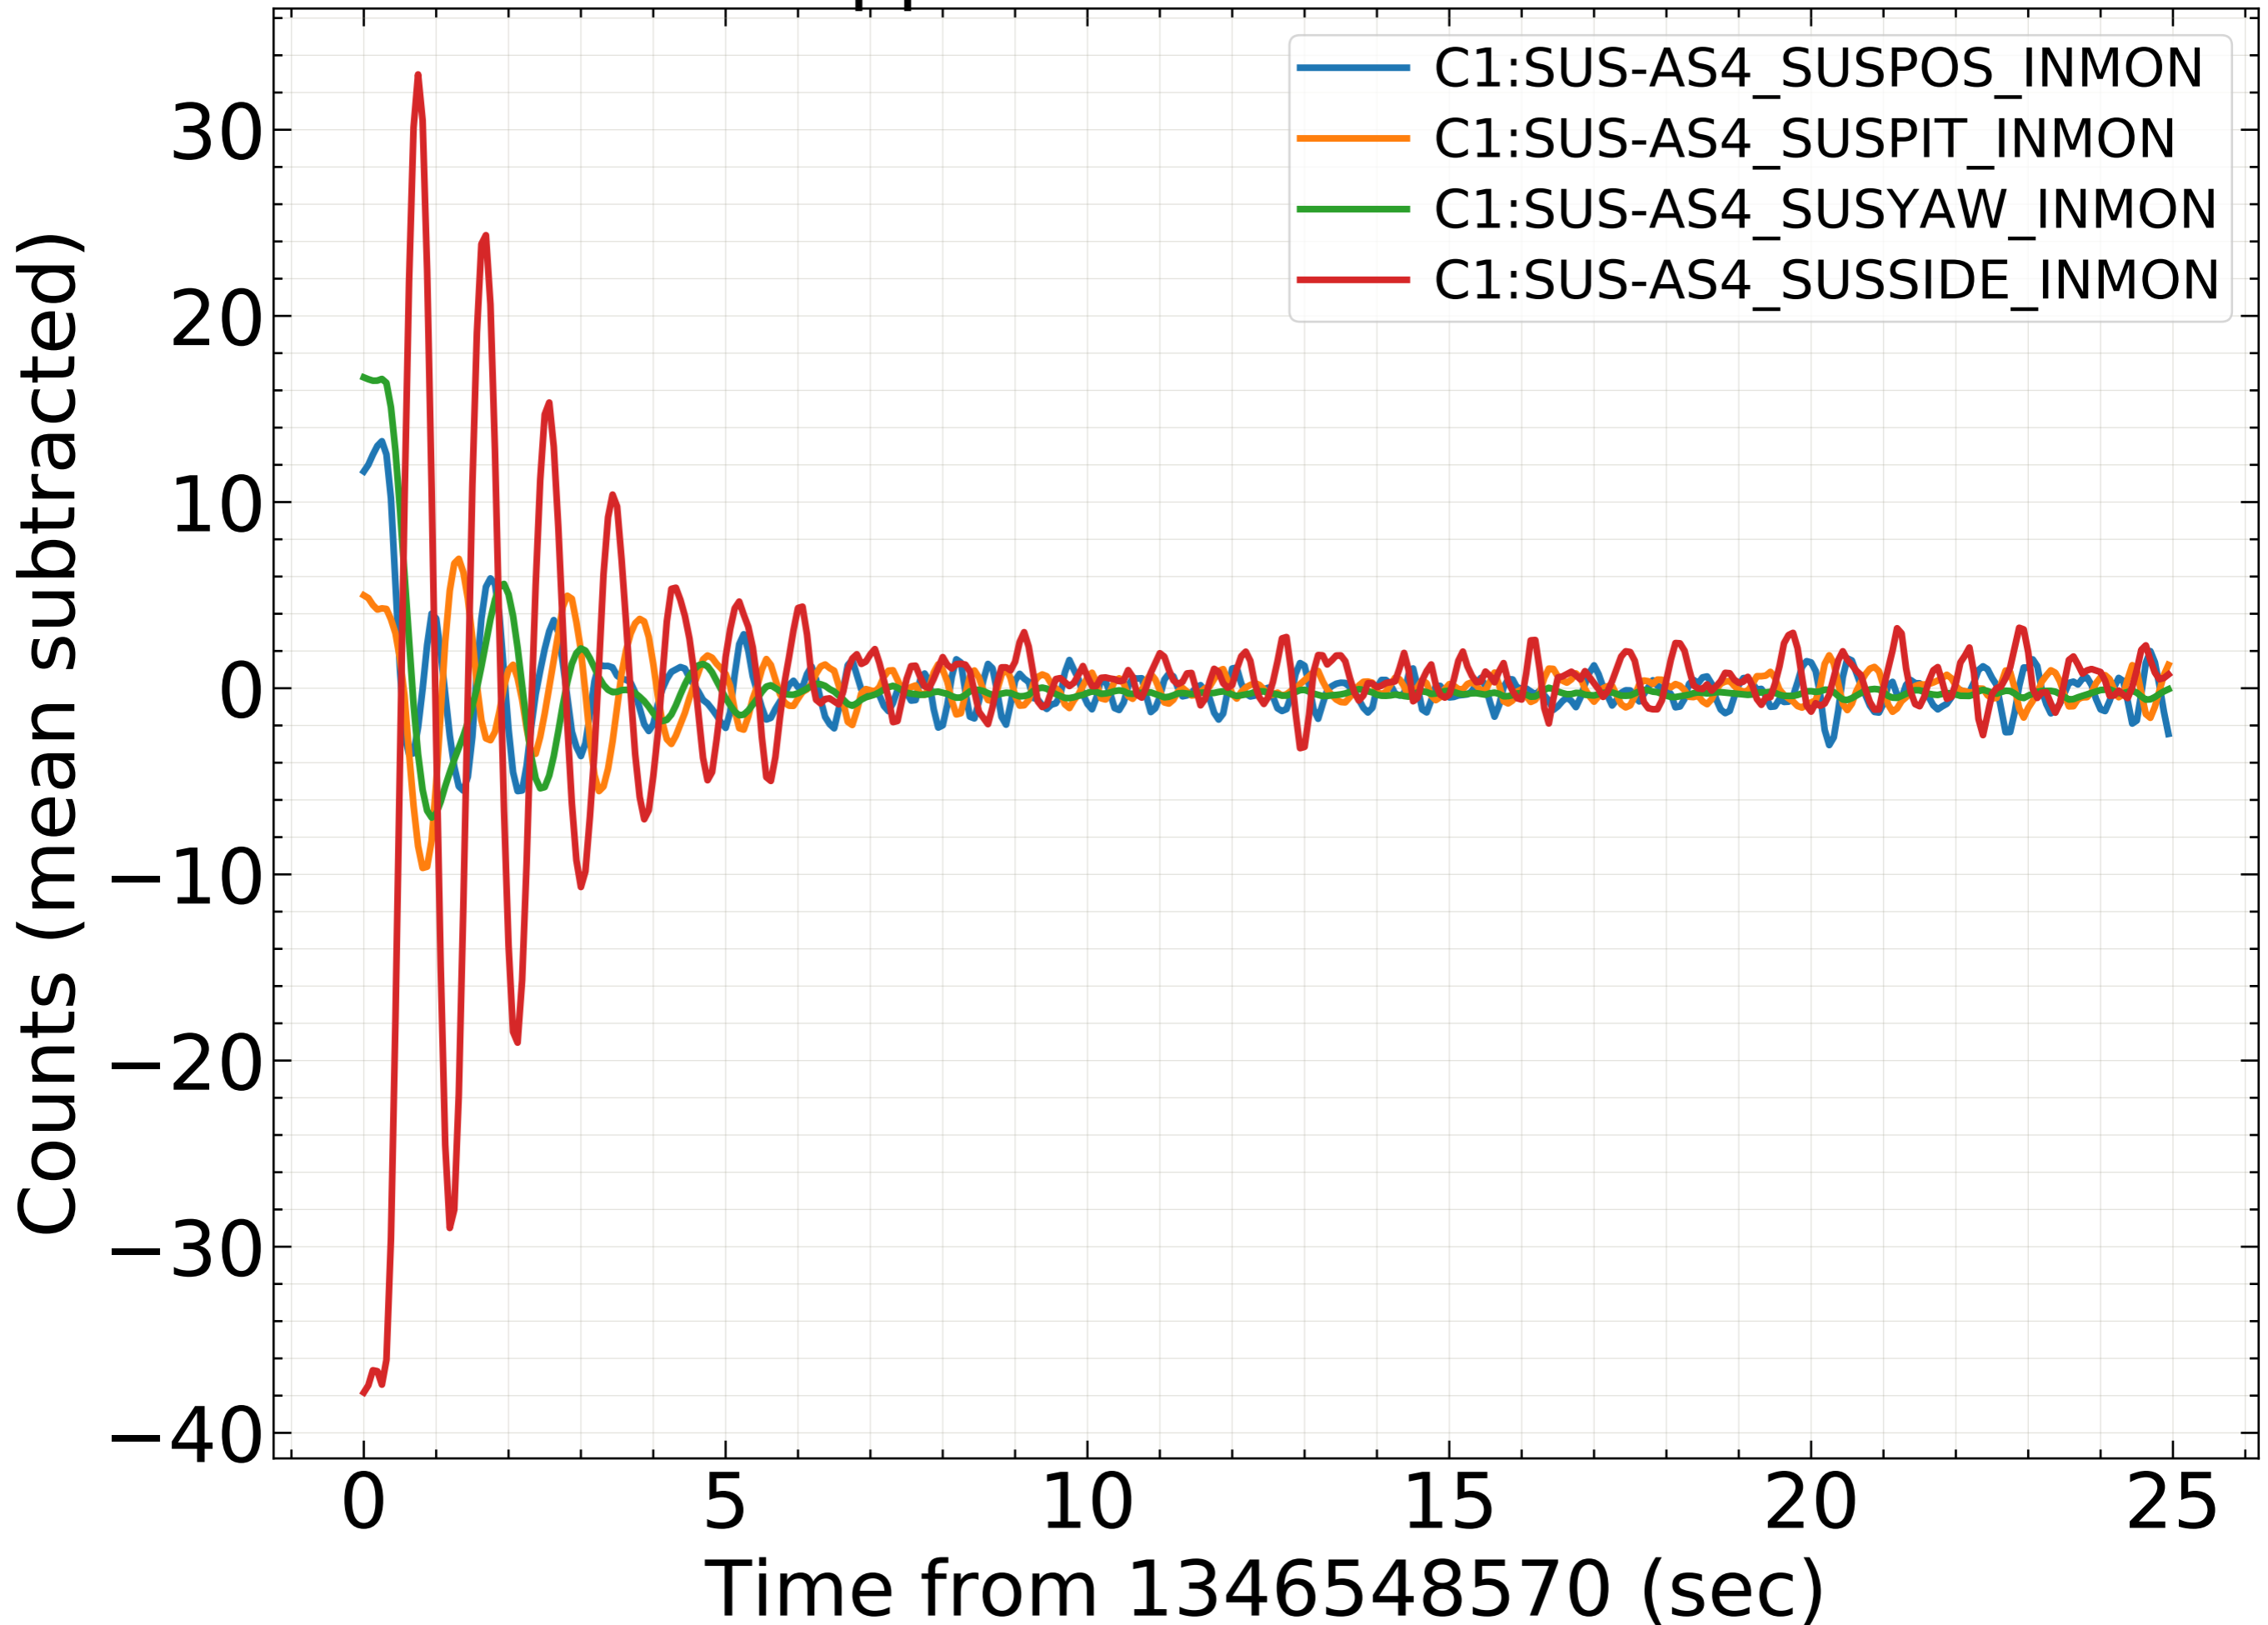

AS4: Stepped SIDE with -10000 counts

AS4: Stepped POS with 700 counts

AS4: Stepped PIT with -400 counts

AS4: Stepped YAW with -400 counts