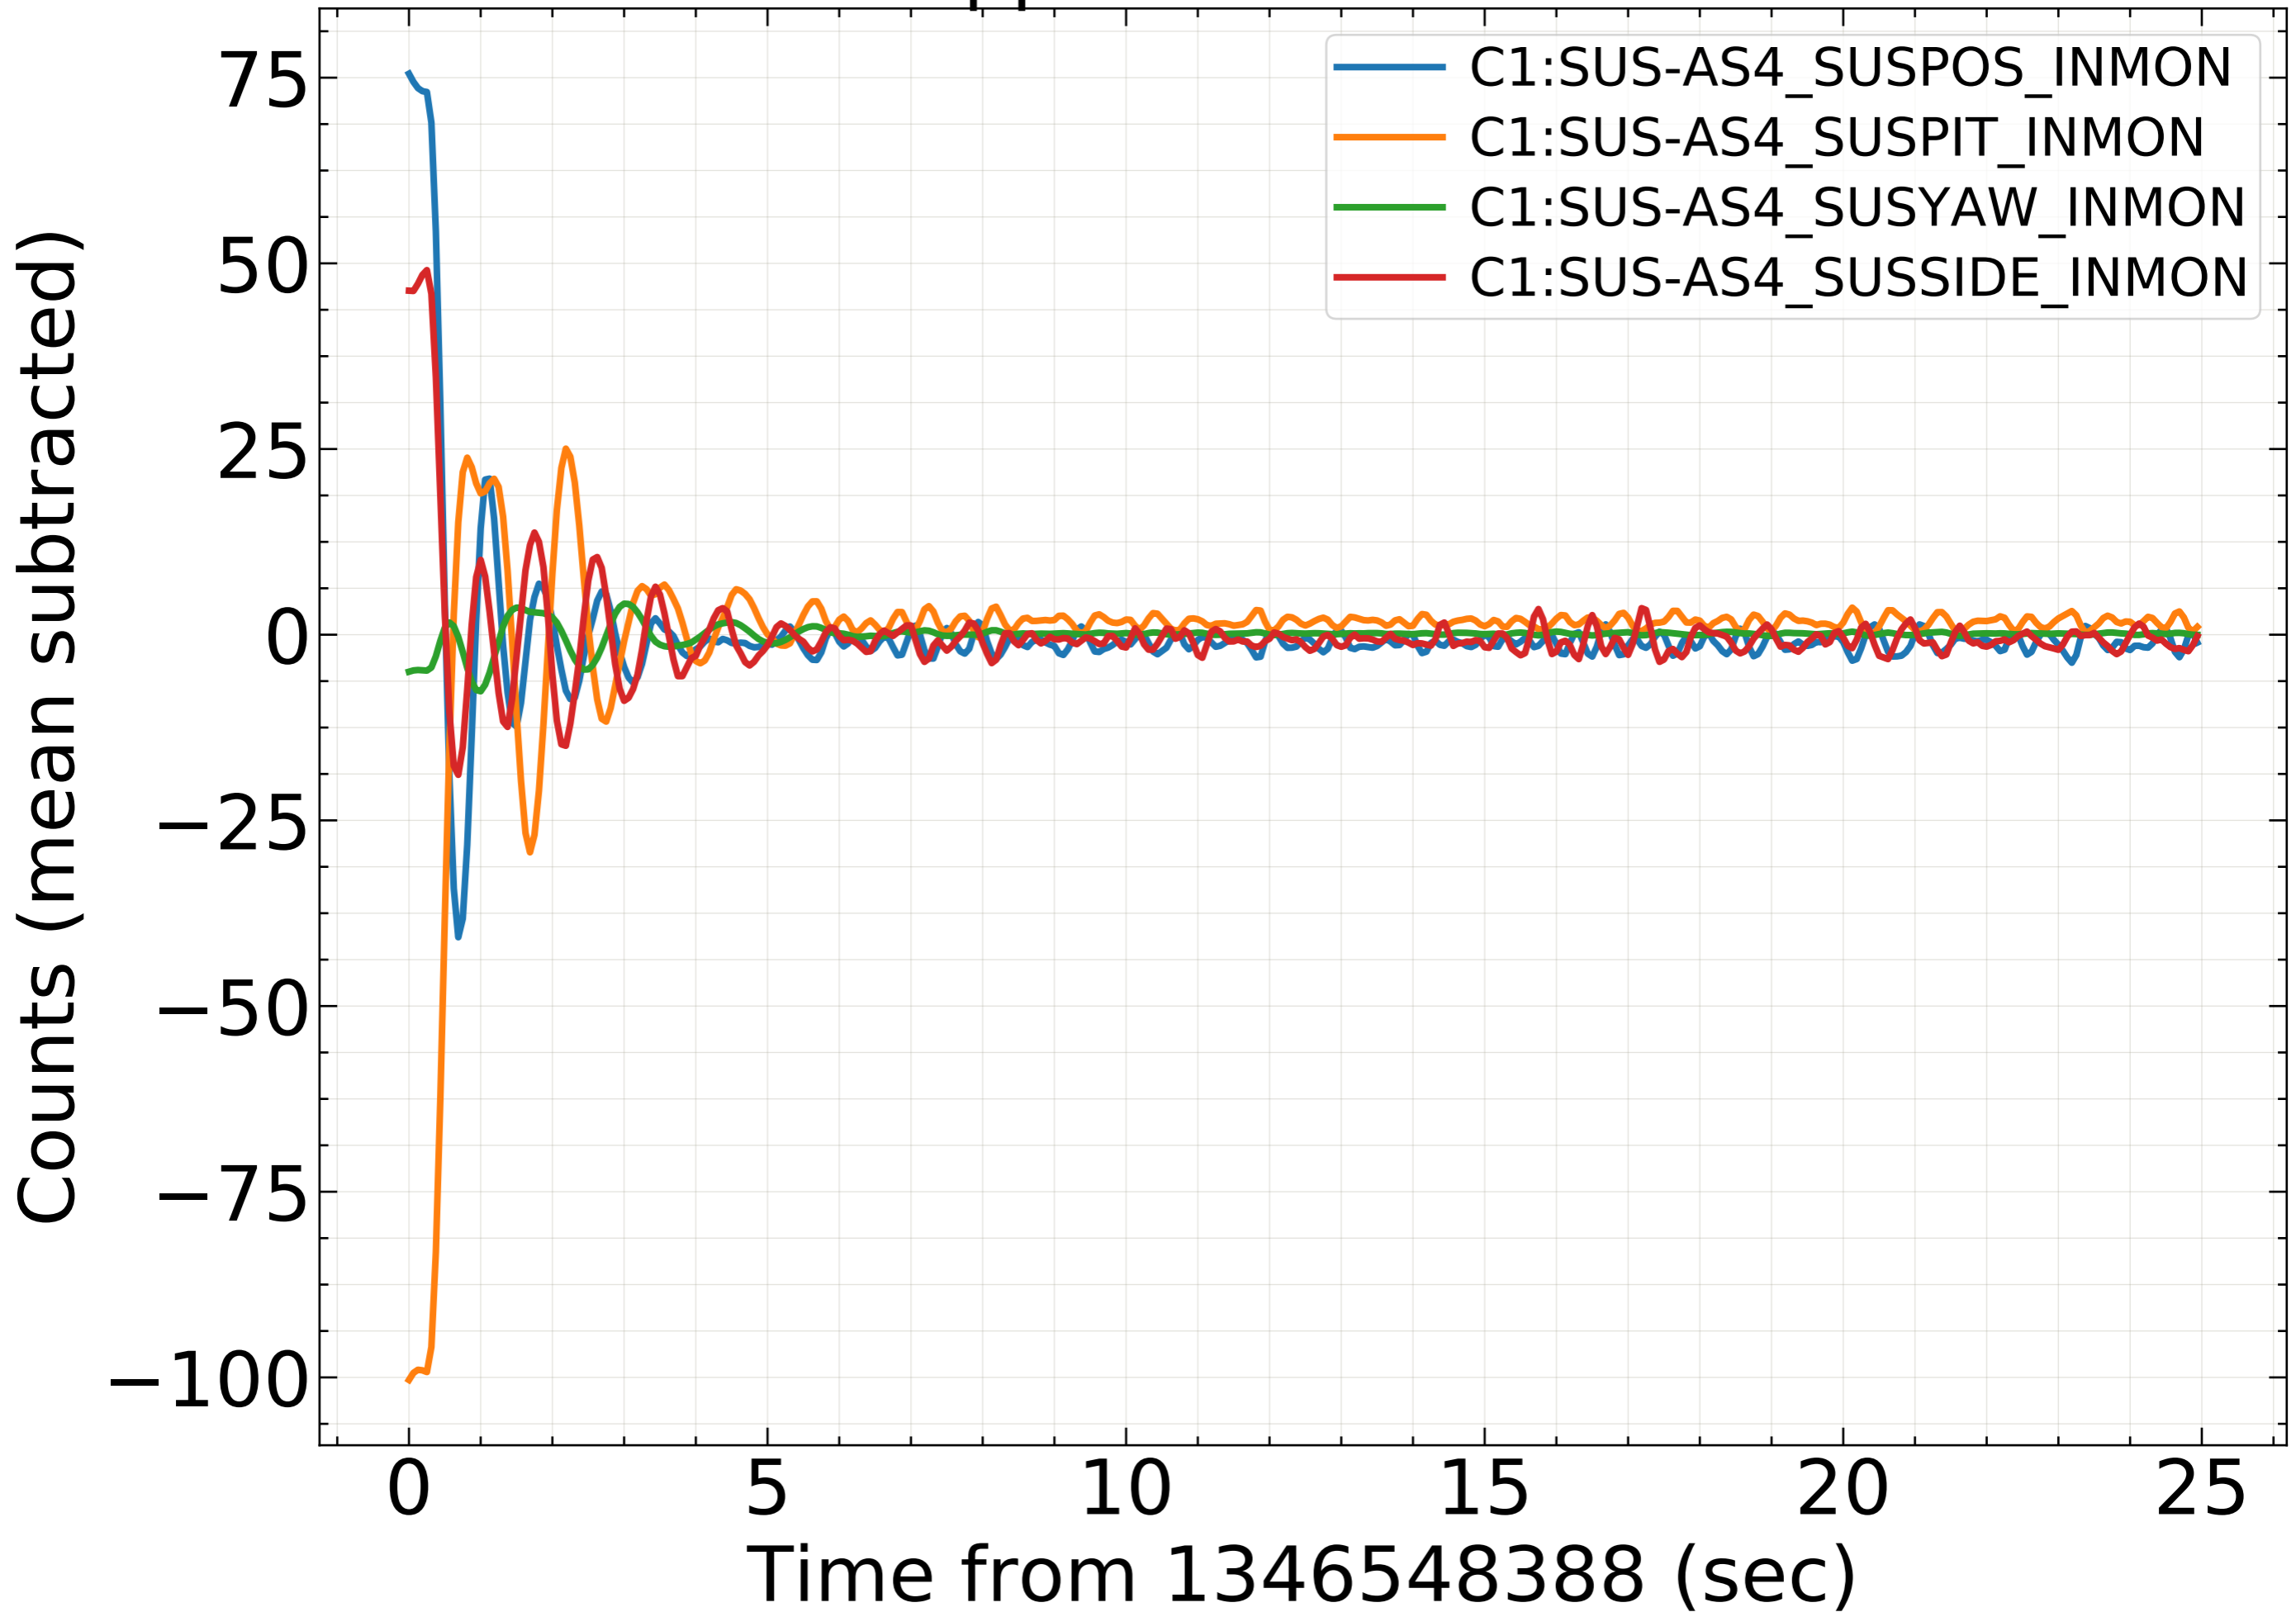

AS4: Stepped SIDE with -10000 counts

AS4: Stepped POS with 700 counts

AS4: Stepped PIT with -400 counts

AS4: Stepped YAW with -400 counts