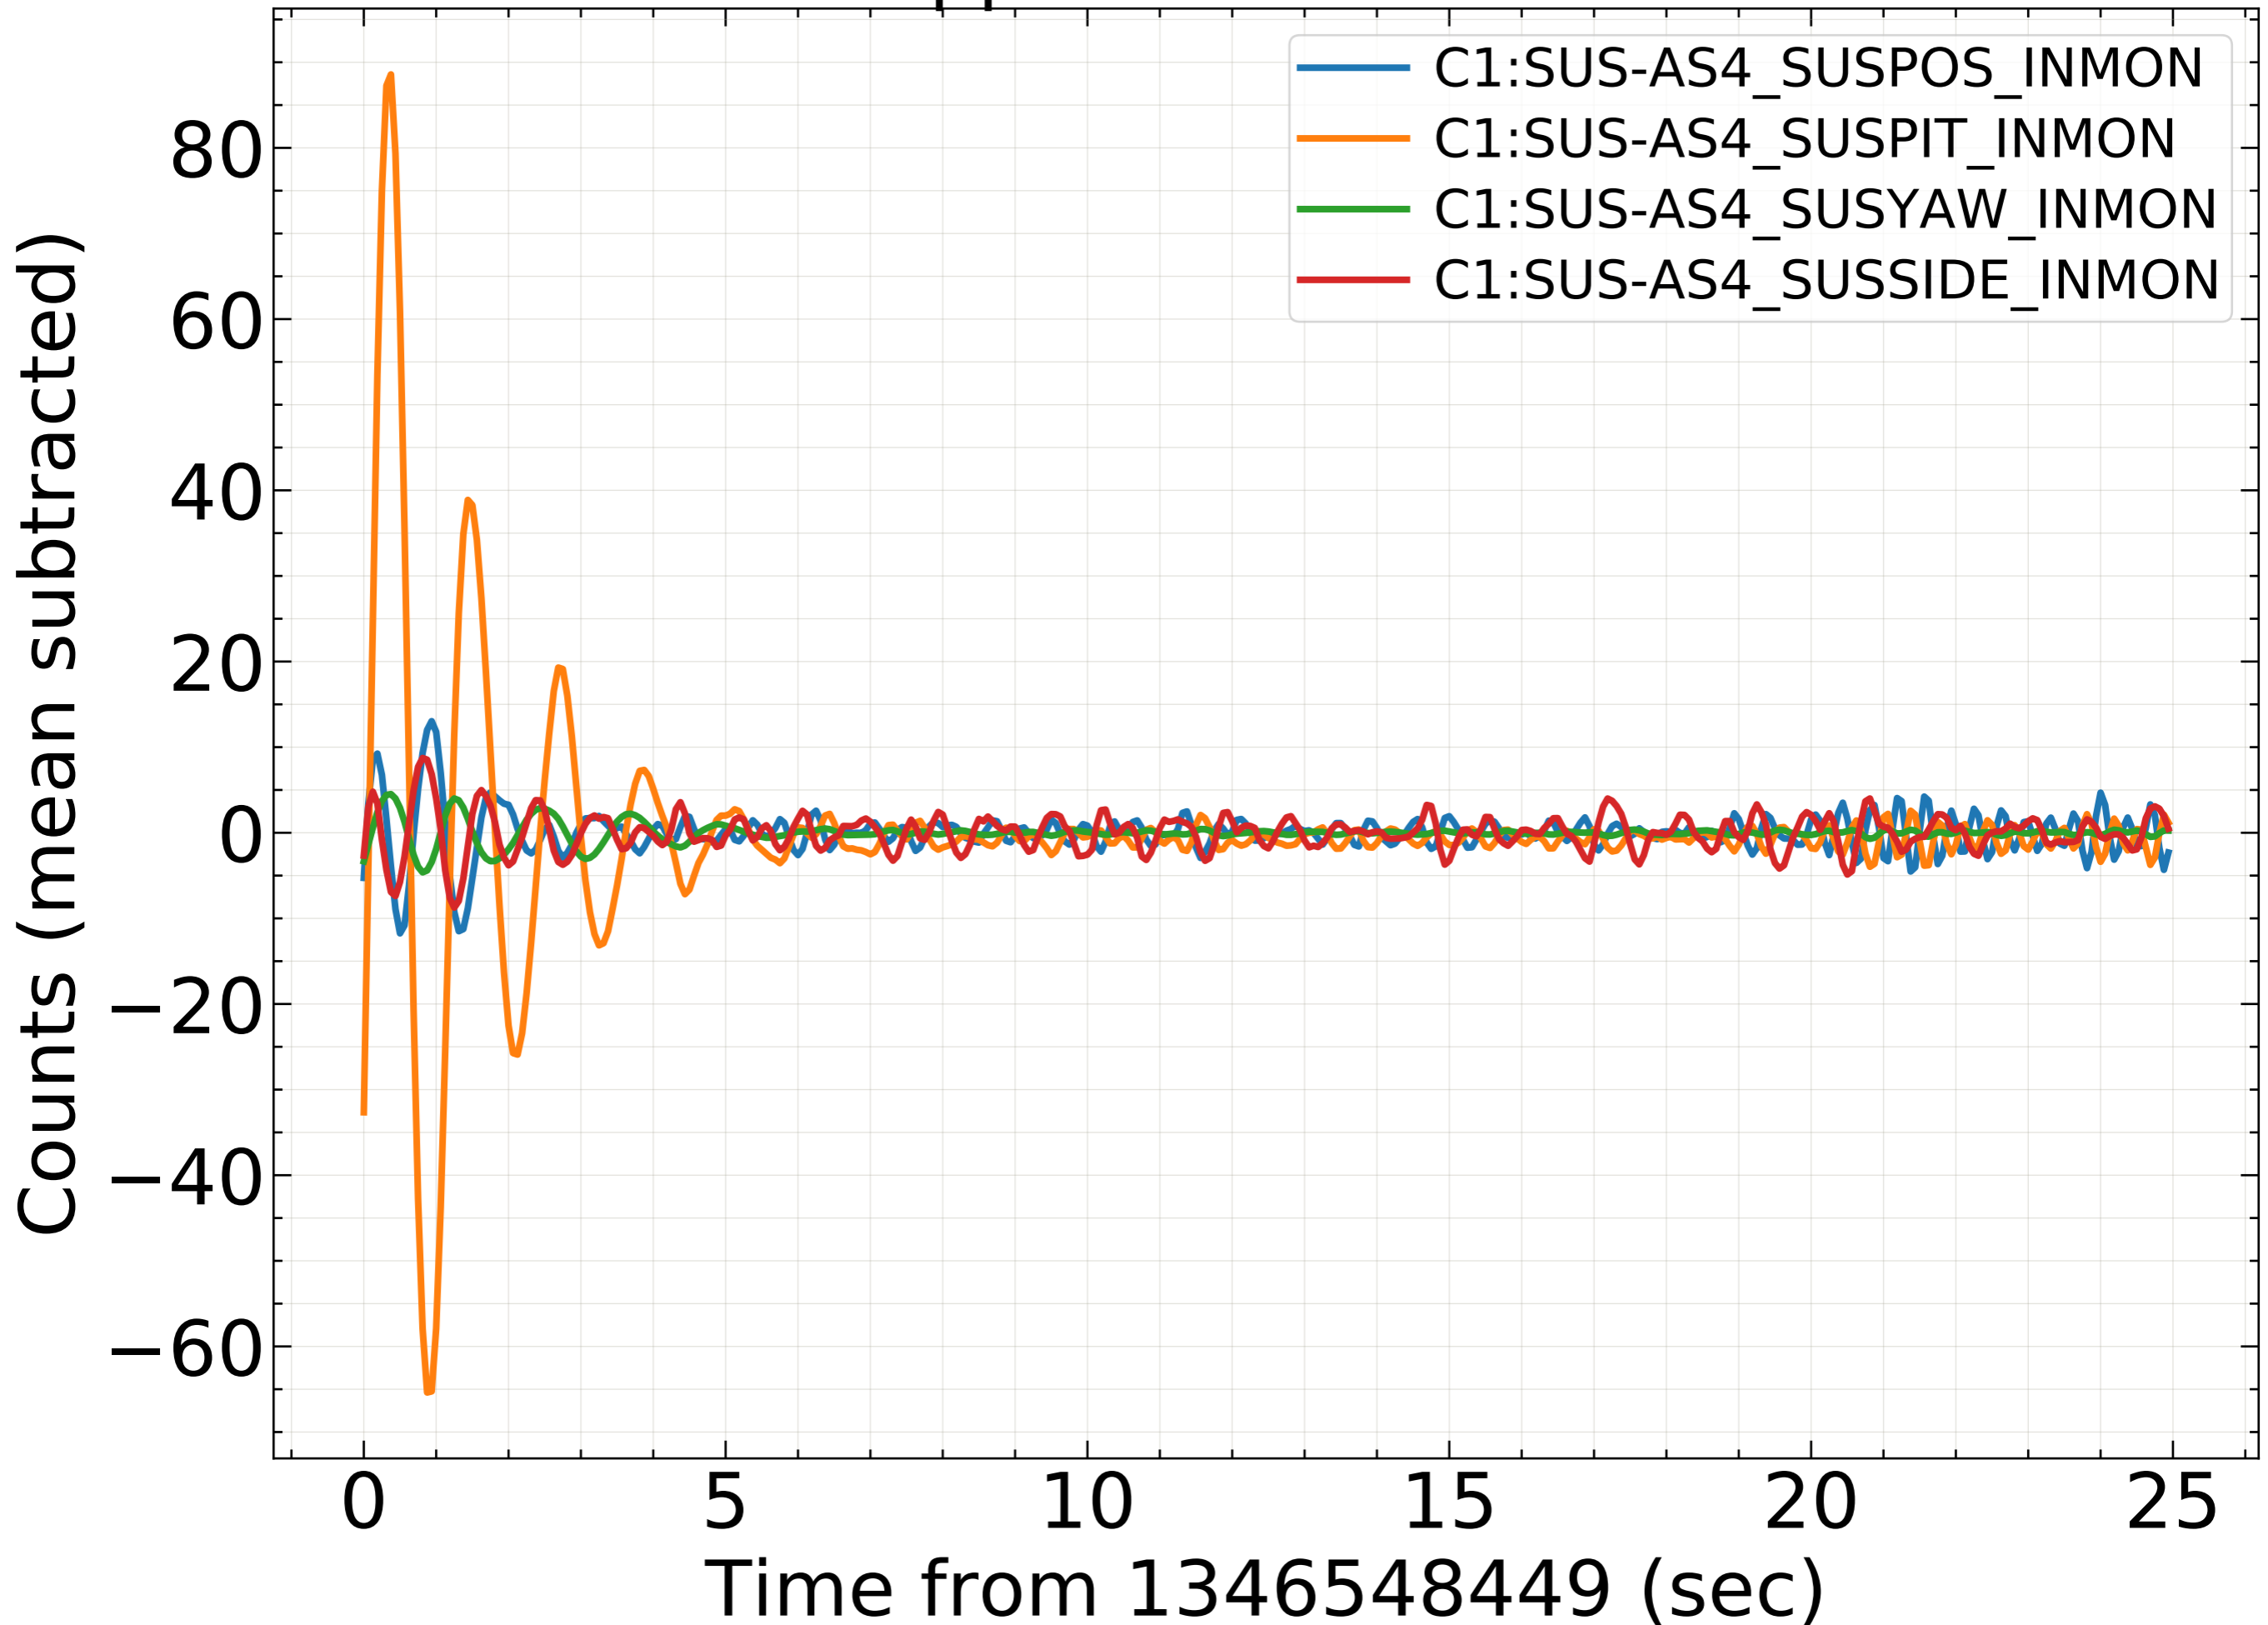

AS4: Stepped SIDE with -10000 counts

AS4: Stepped POS with 700 counts

AS4: Stepped PIT with -400 counts

AS4: Stepped YAW with -400 counts