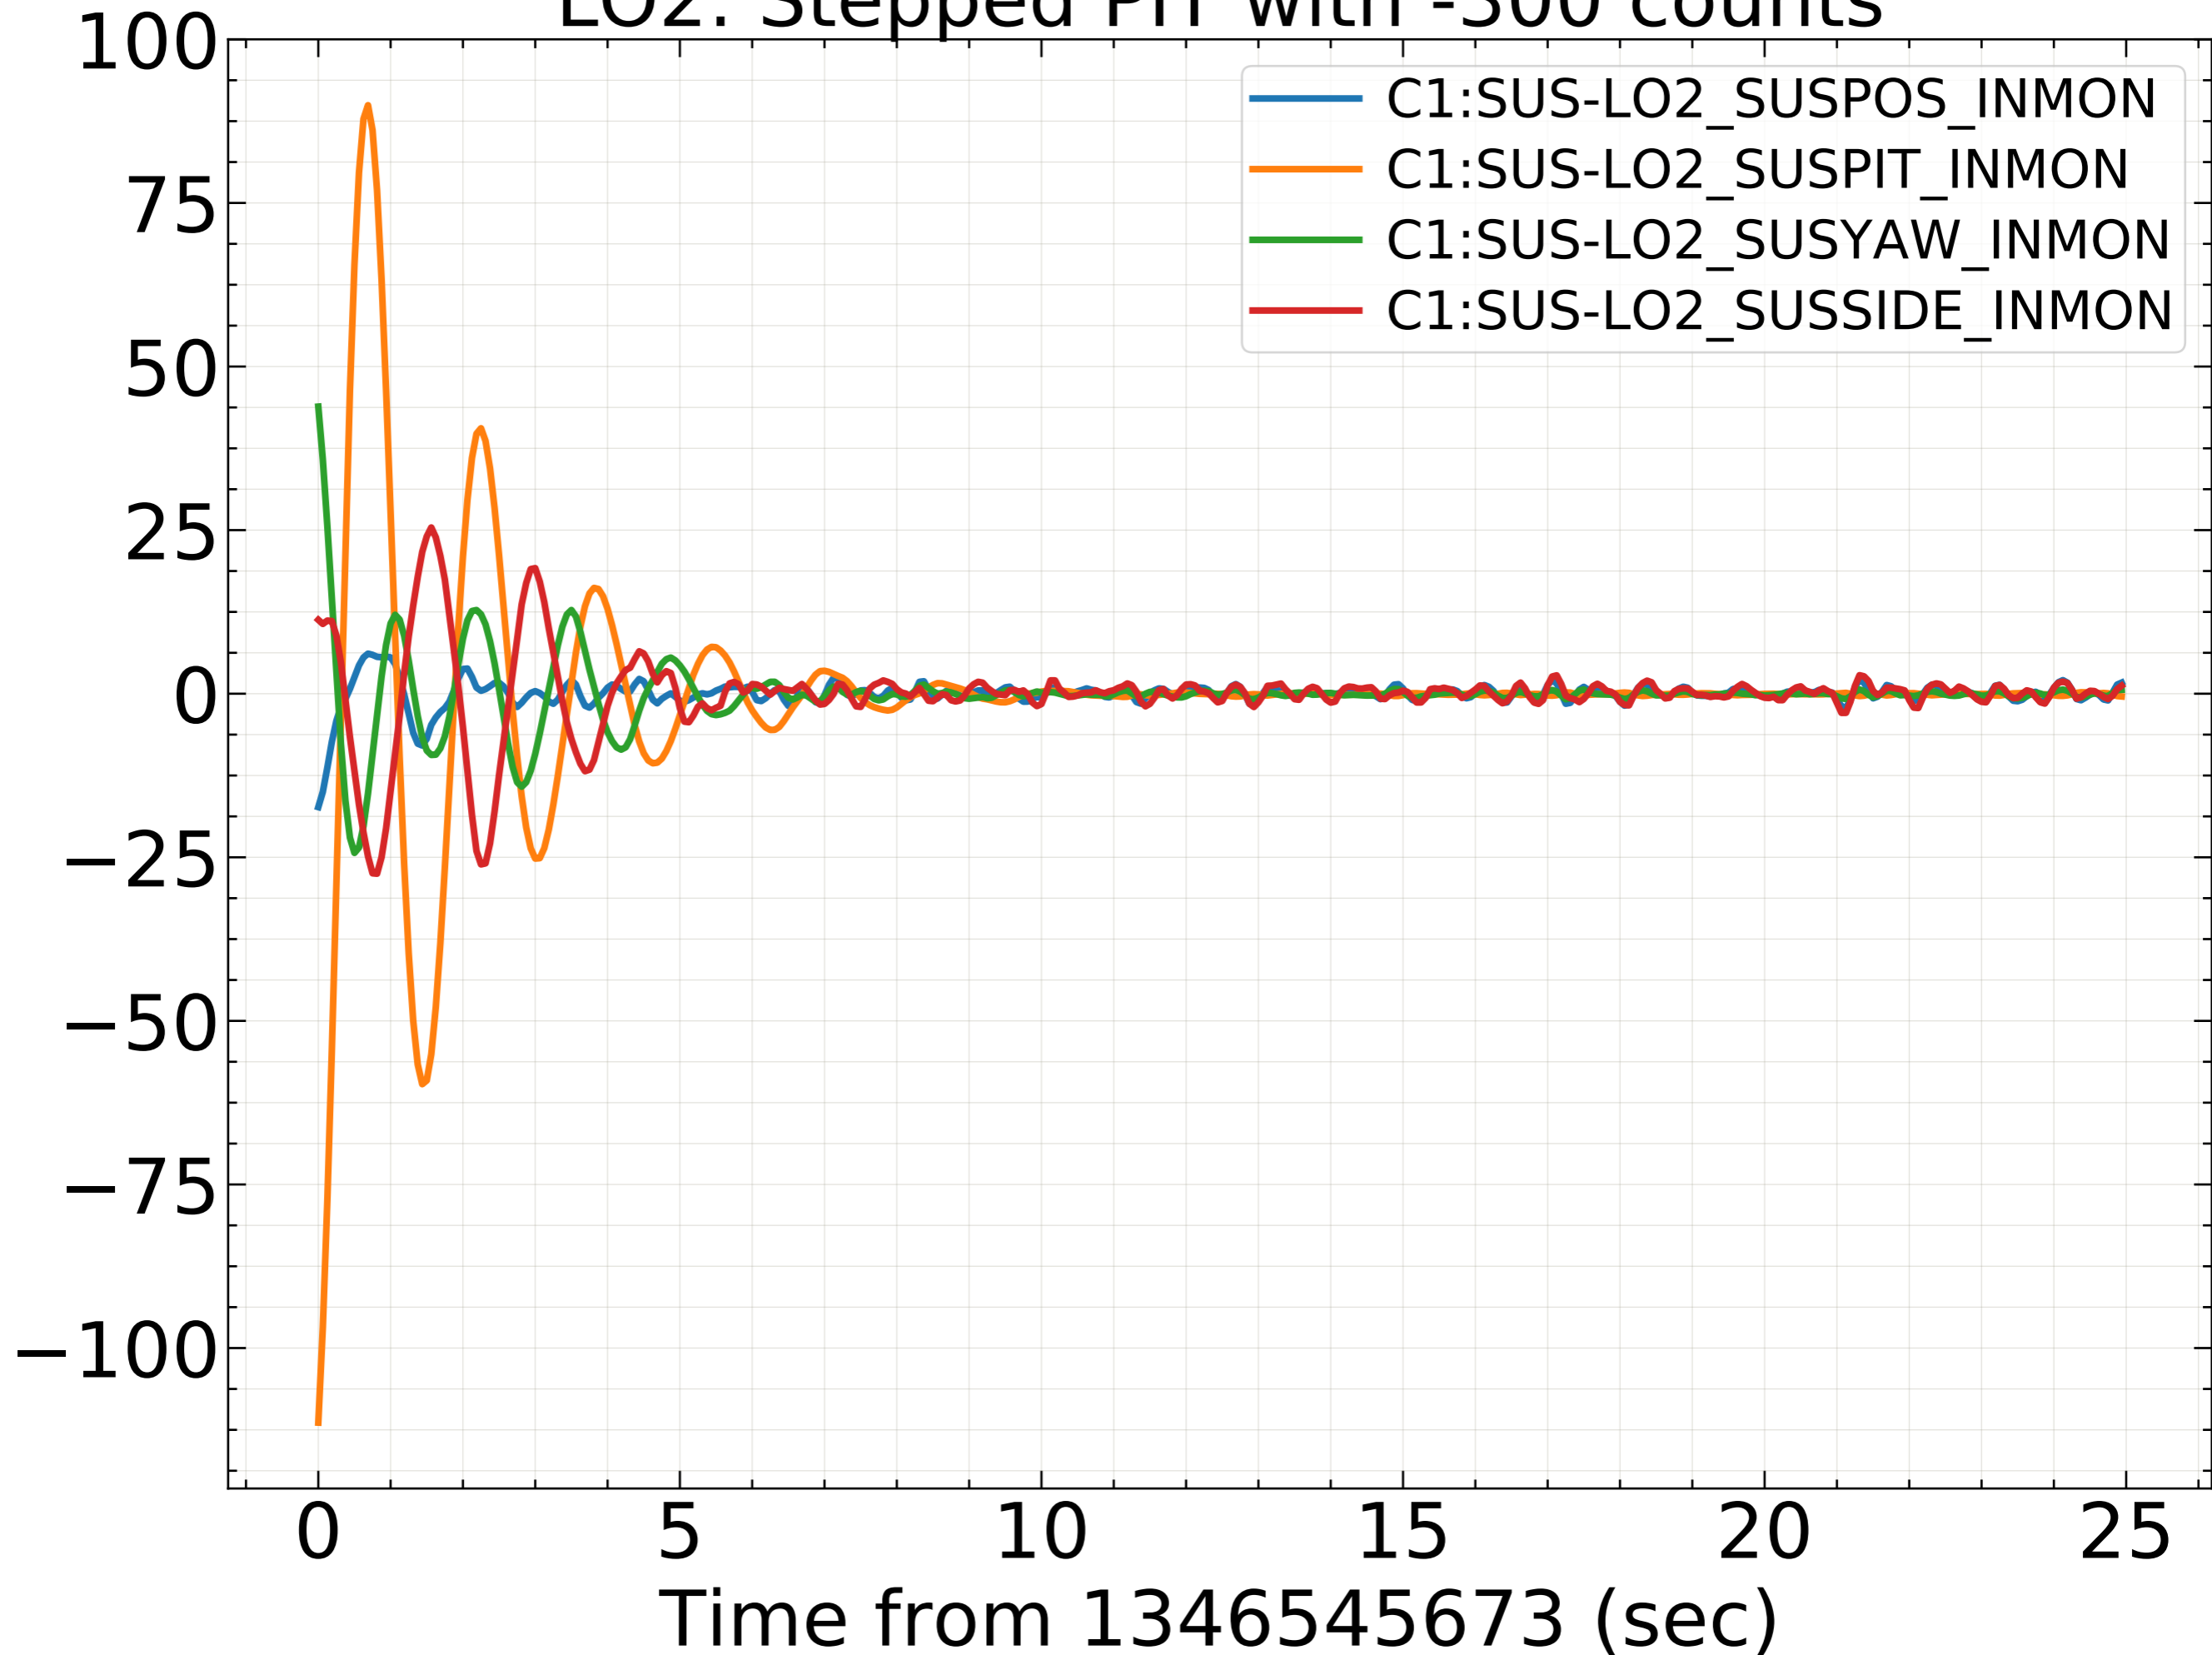

LO2: Stepped SIDE with -10000 counts

LO2: Stepped POS with 800 counts

LO2: Stepped PIT with -300 counts

Counts (mean subtracted)

LO2: Stepped YAW with -400 counts