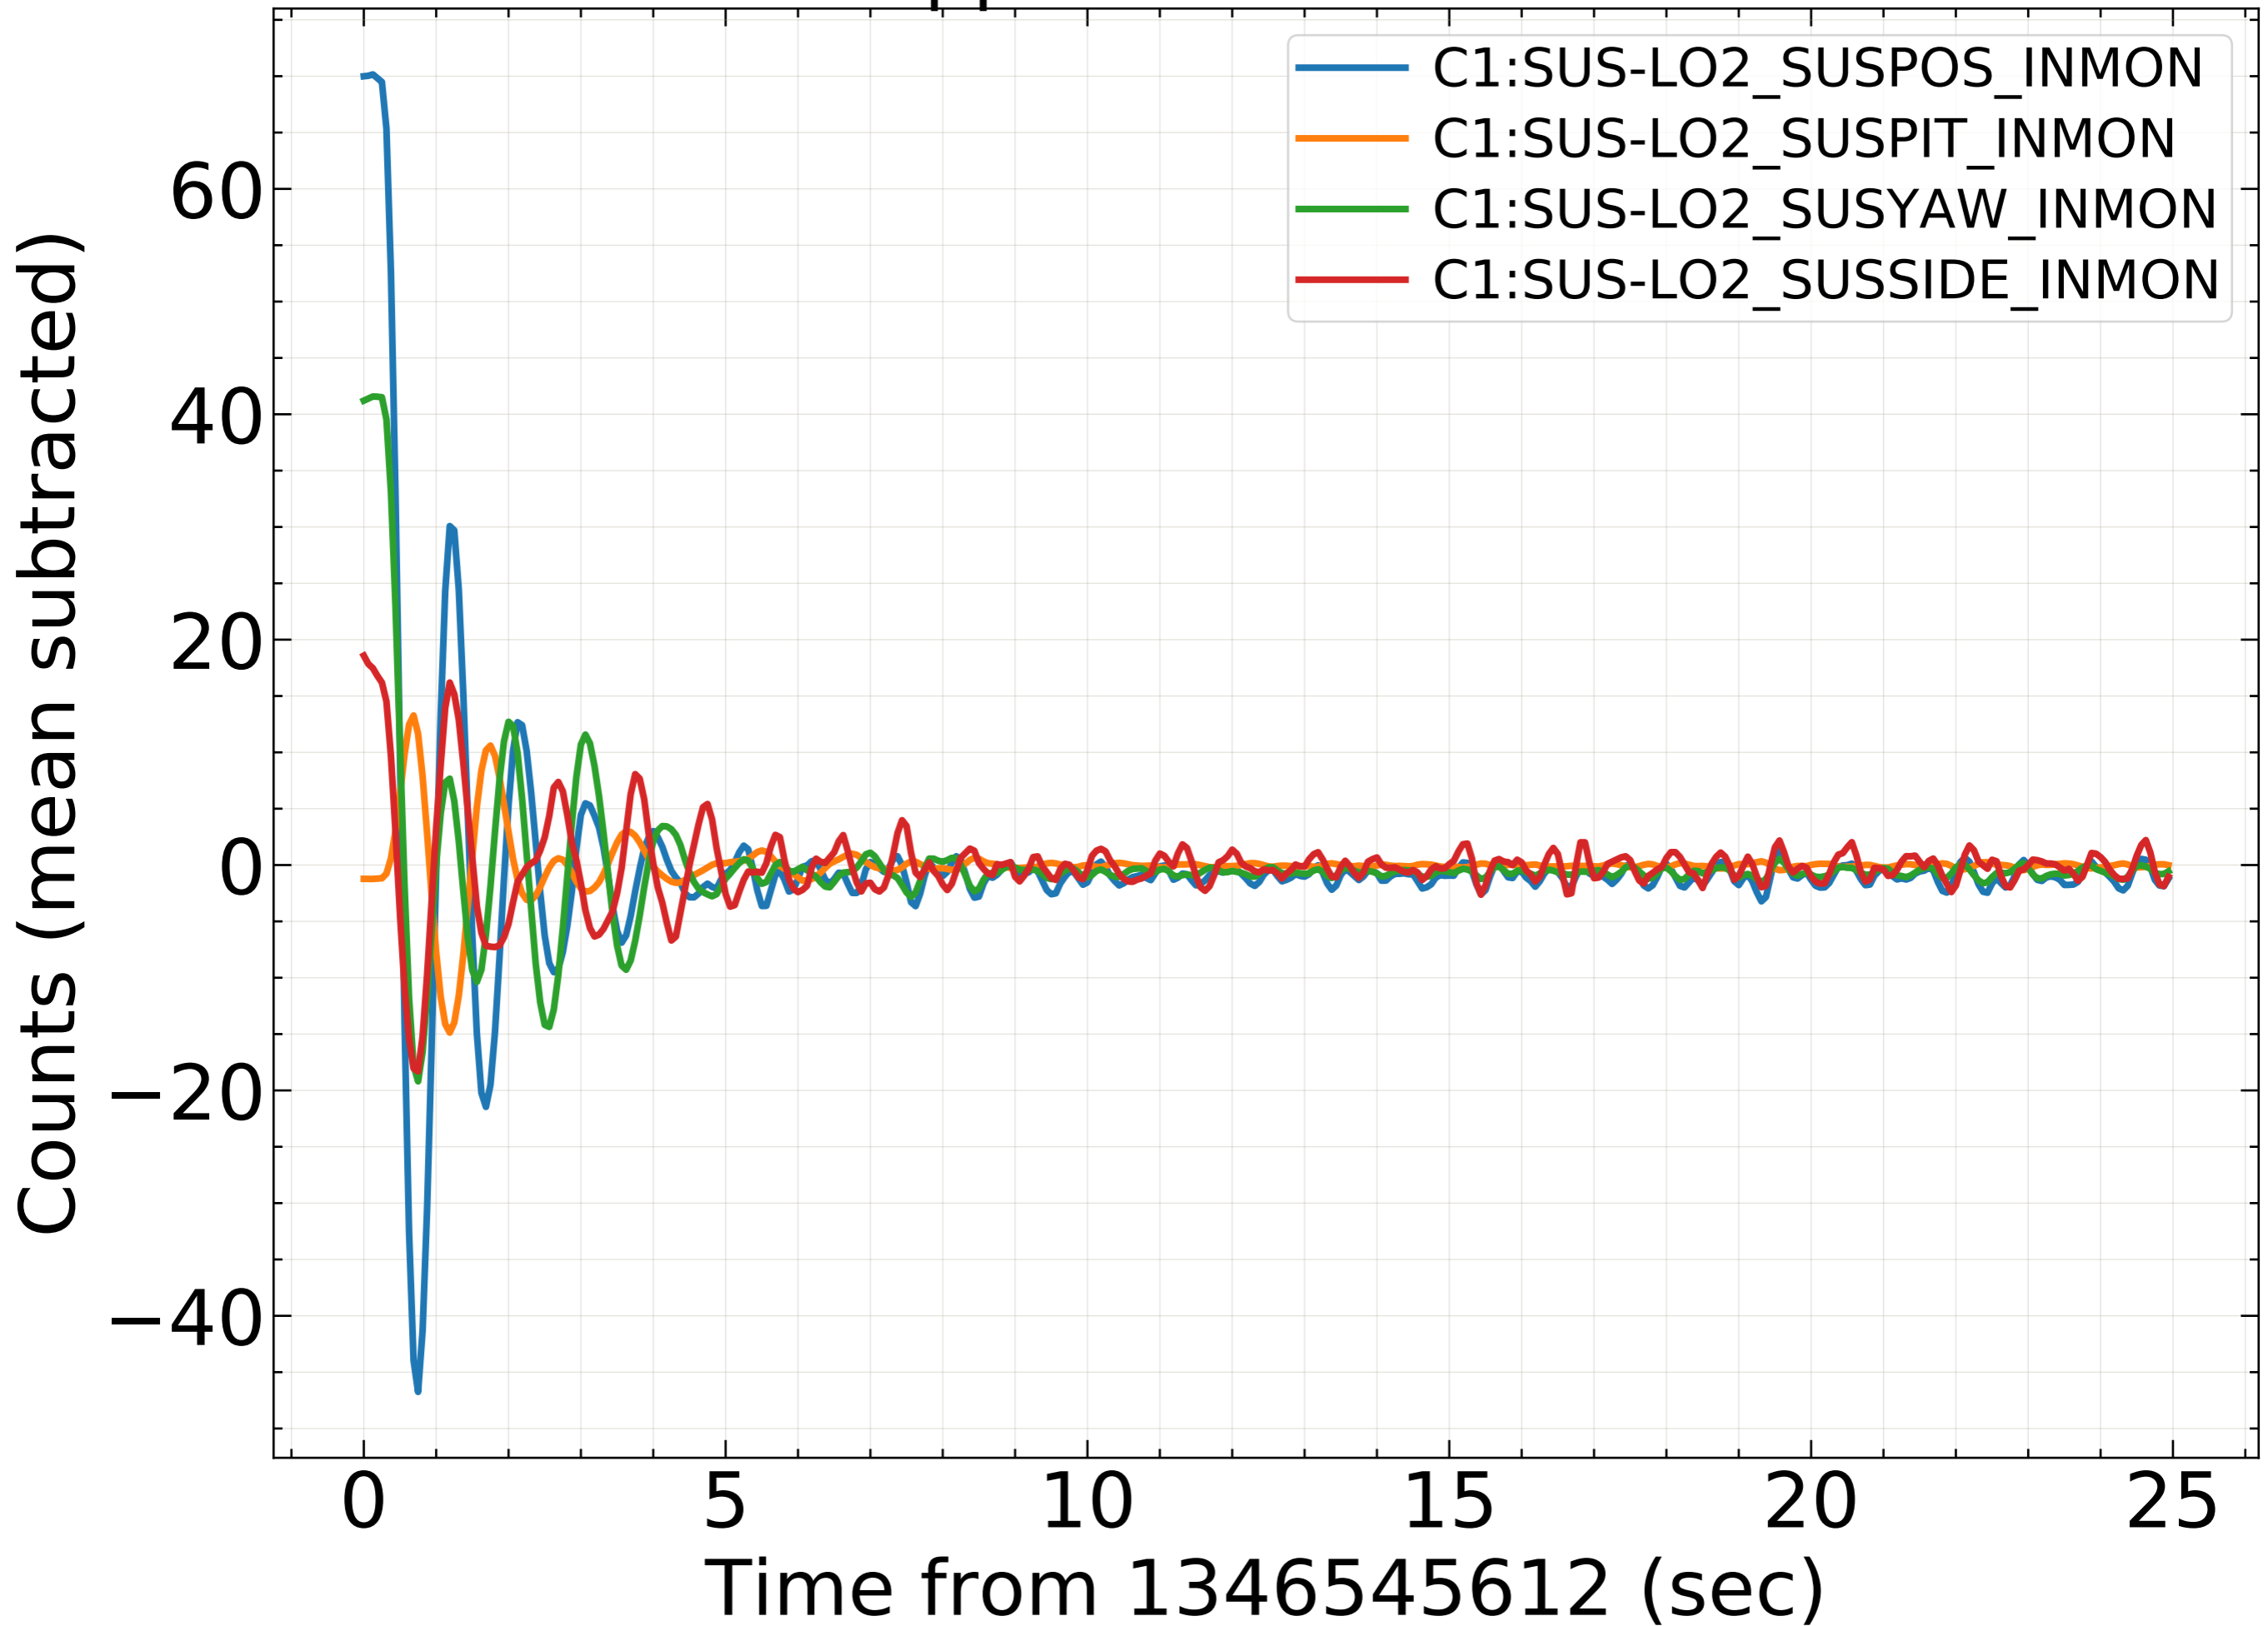

LO2: Stepped SIDE with -10000 counts

LO2: Stepped POS with 800 counts

LO2: Stepped PIT with -300 counts

Counts (mean subtracted)

LO2: Stepped YAW with -400 counts