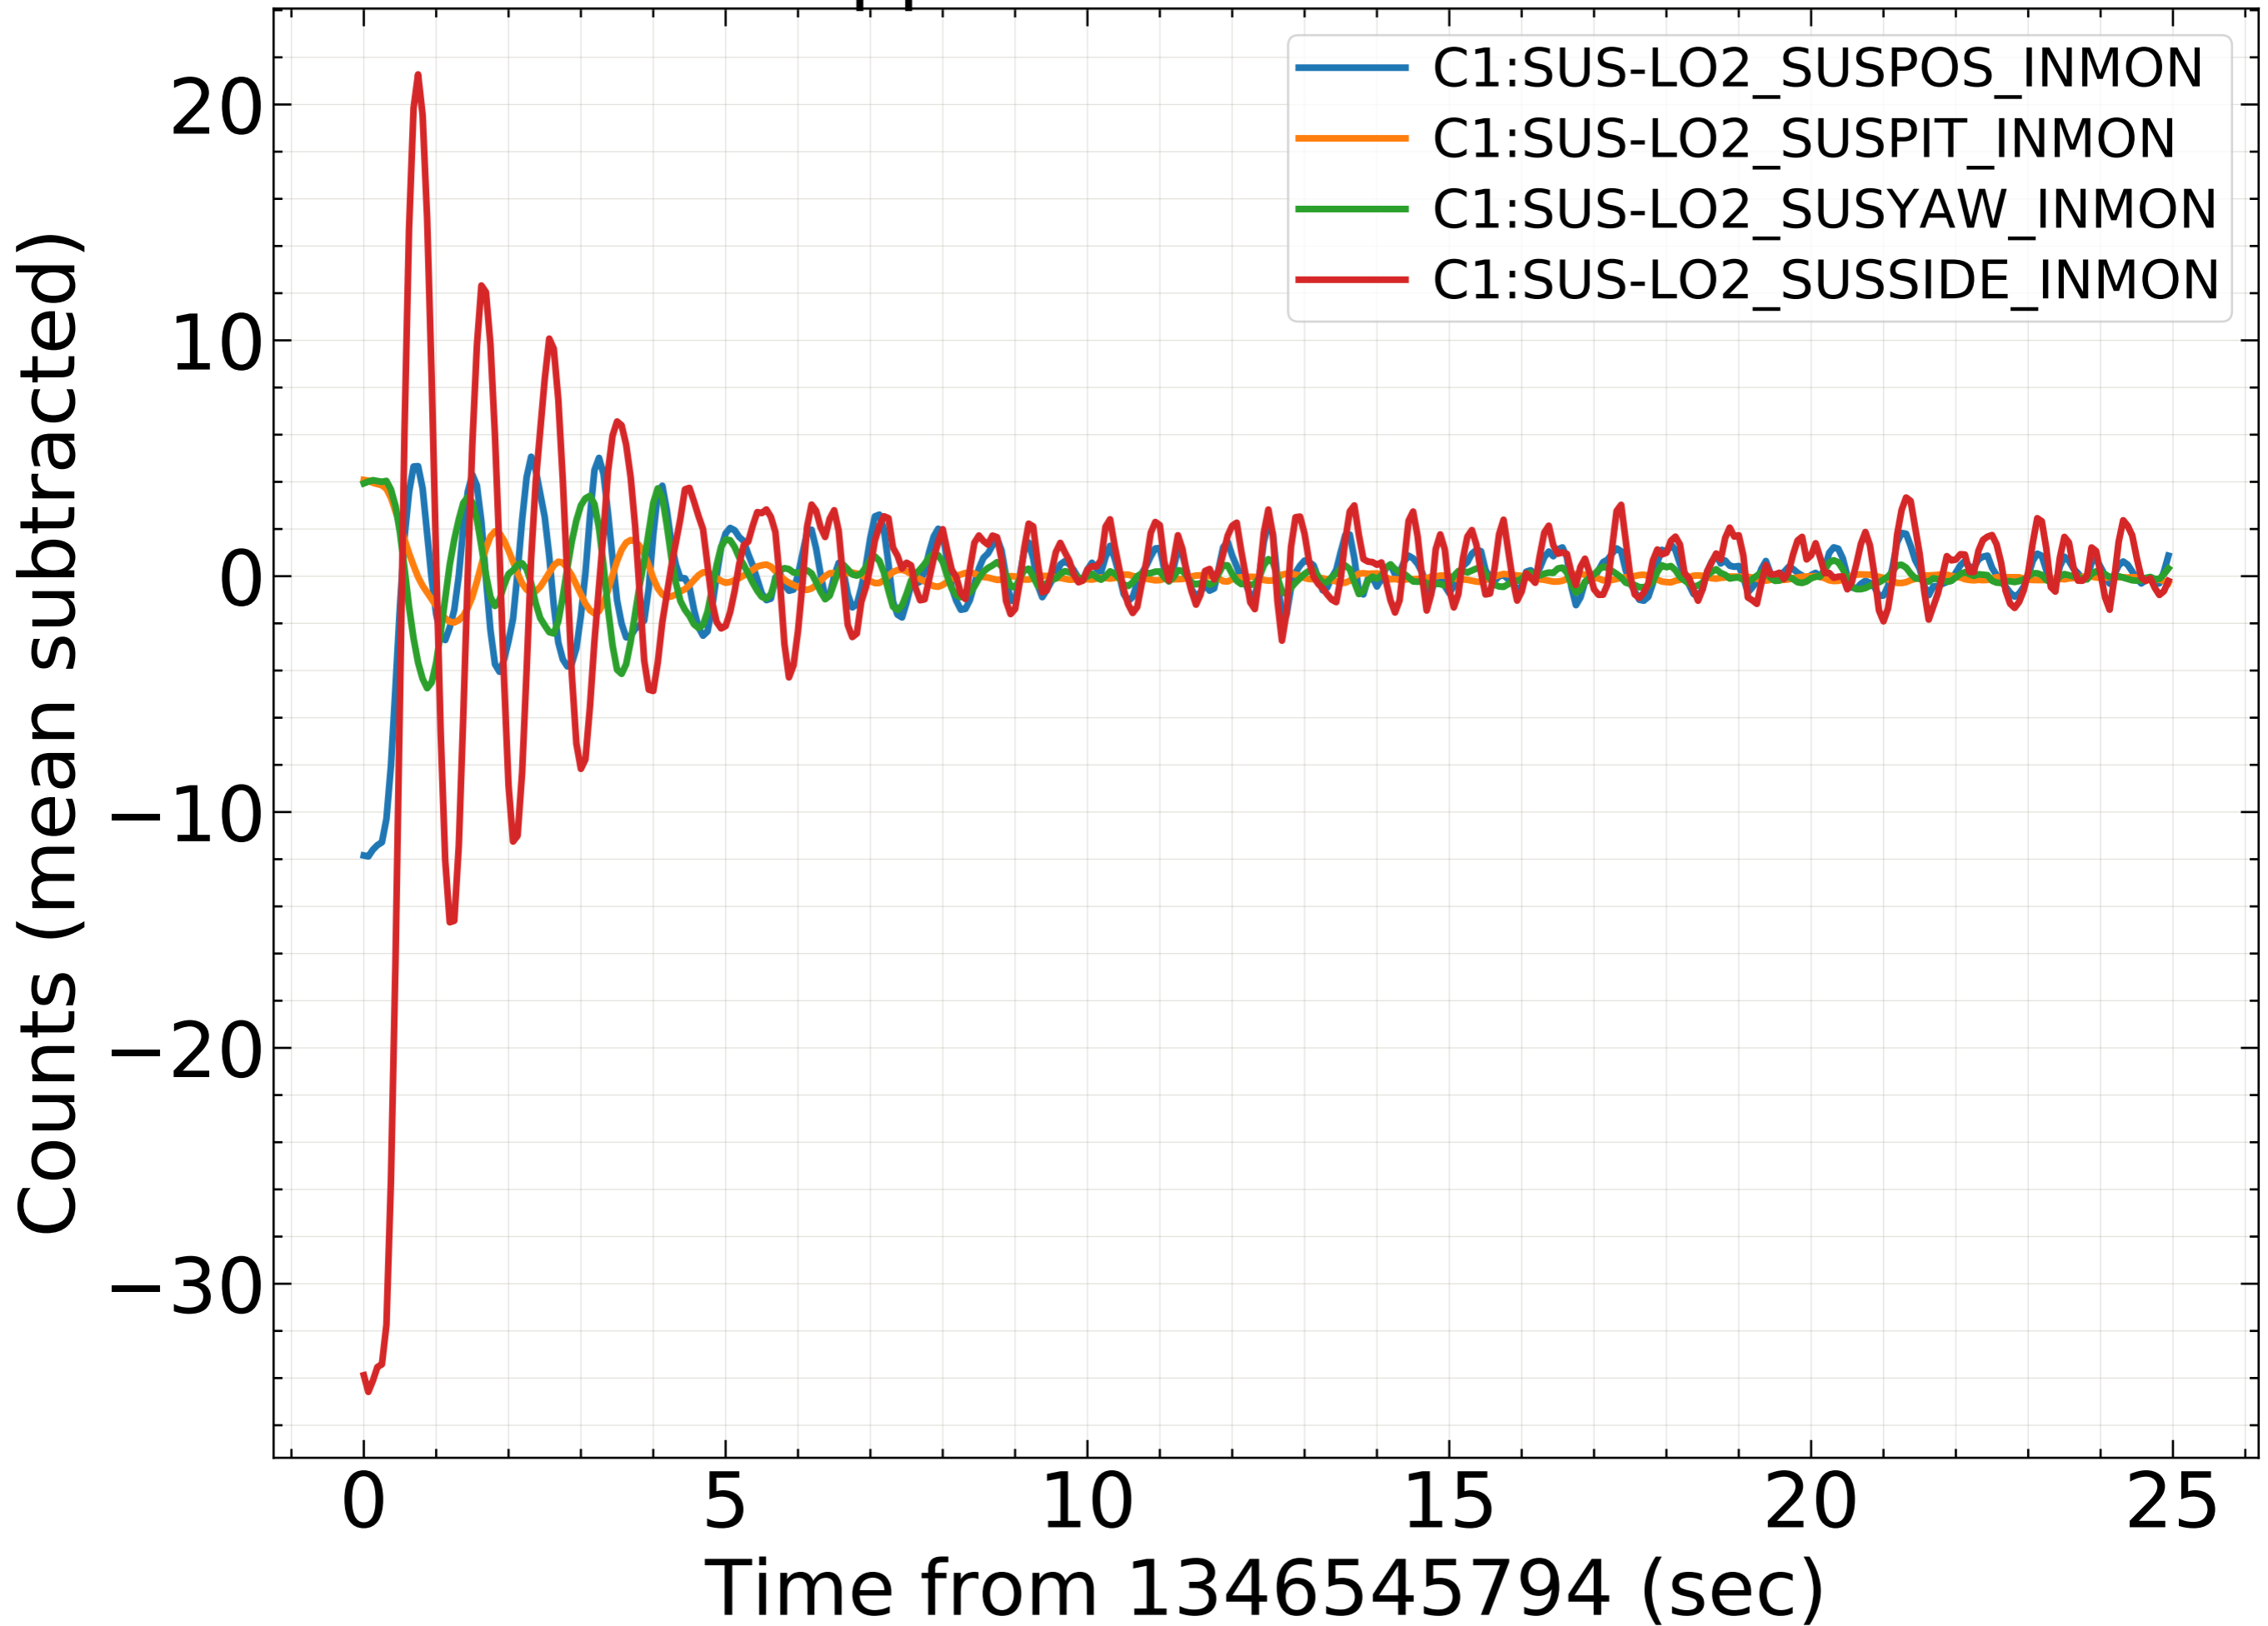

LO2: Stepped SIDE with -10000 counts

LO2: Stepped POS with 800 counts

LO2: Stepped PIT with -300 counts

Counts (mean subtracted)

LO2: Stepped YAW with -400 counts