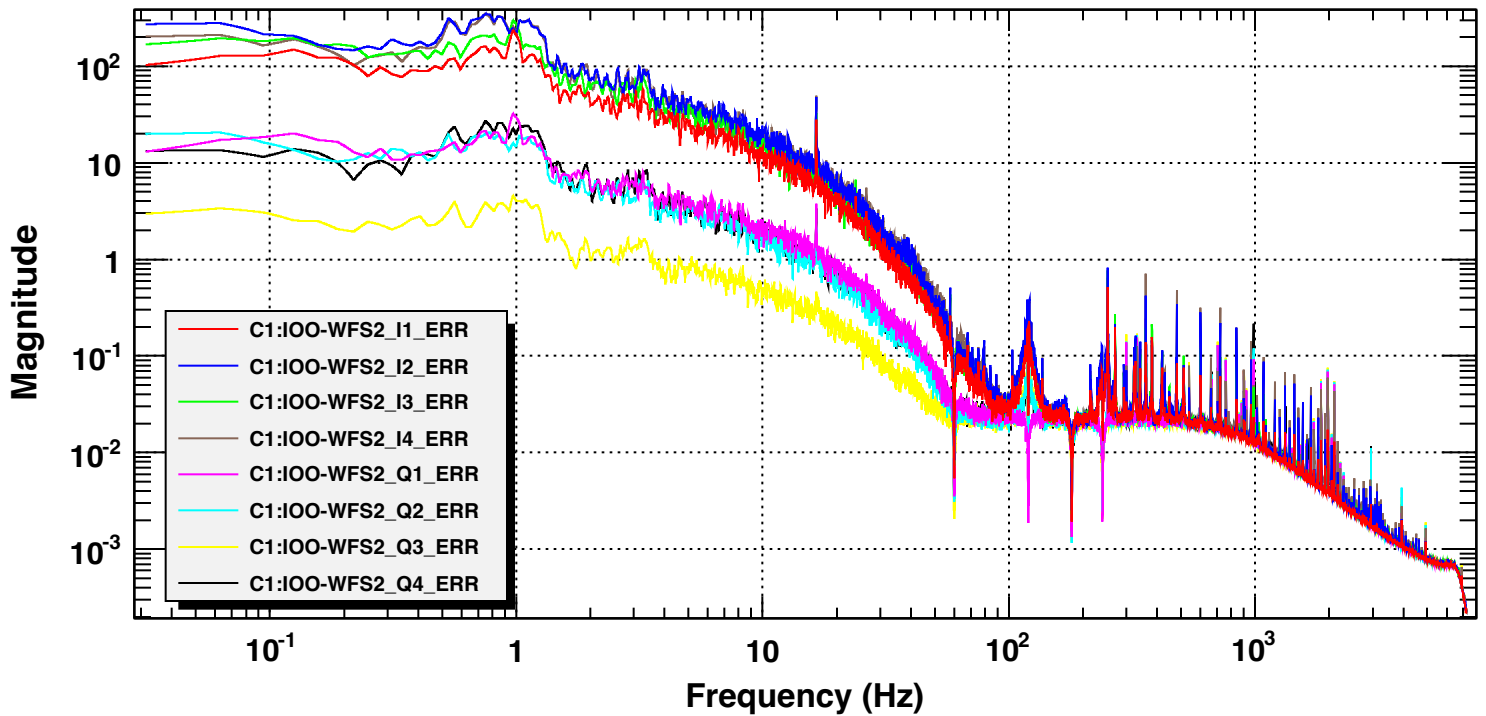

Power spectrum

T0=02/08/2022 06:27:24

Avg=10/Bin=23L

BW=0.0468662

Power spectrum

T0=02/08/2022 06:27:24

Avg=10/Bin=23L

BW=0.0468662