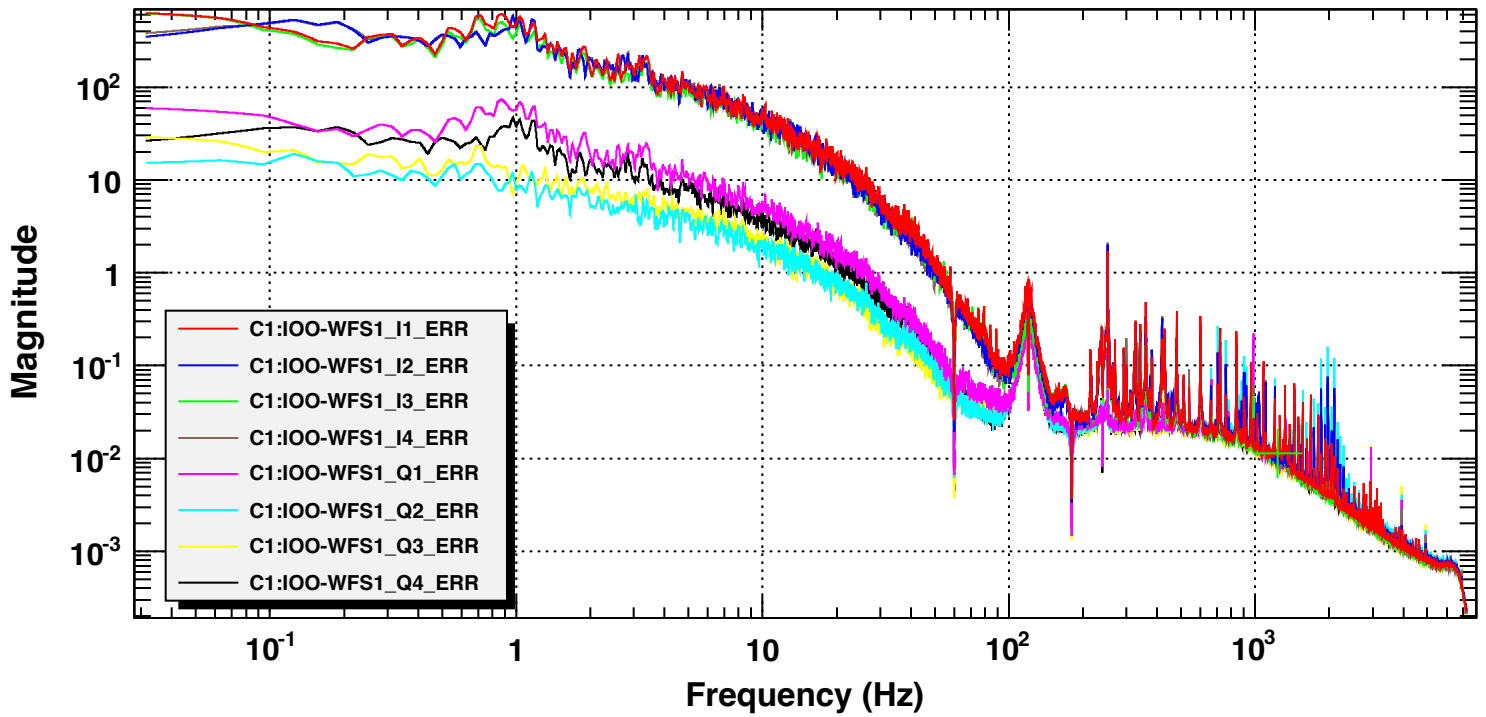

Power spectrum

T0=02/08/2022 06:27:24

Avg=10/Bin=23L

BW=0.0468662

Power spectrum

T0=02/08/2022 06:27:24

Avg=10/Bin=23L

BW=0.0468662