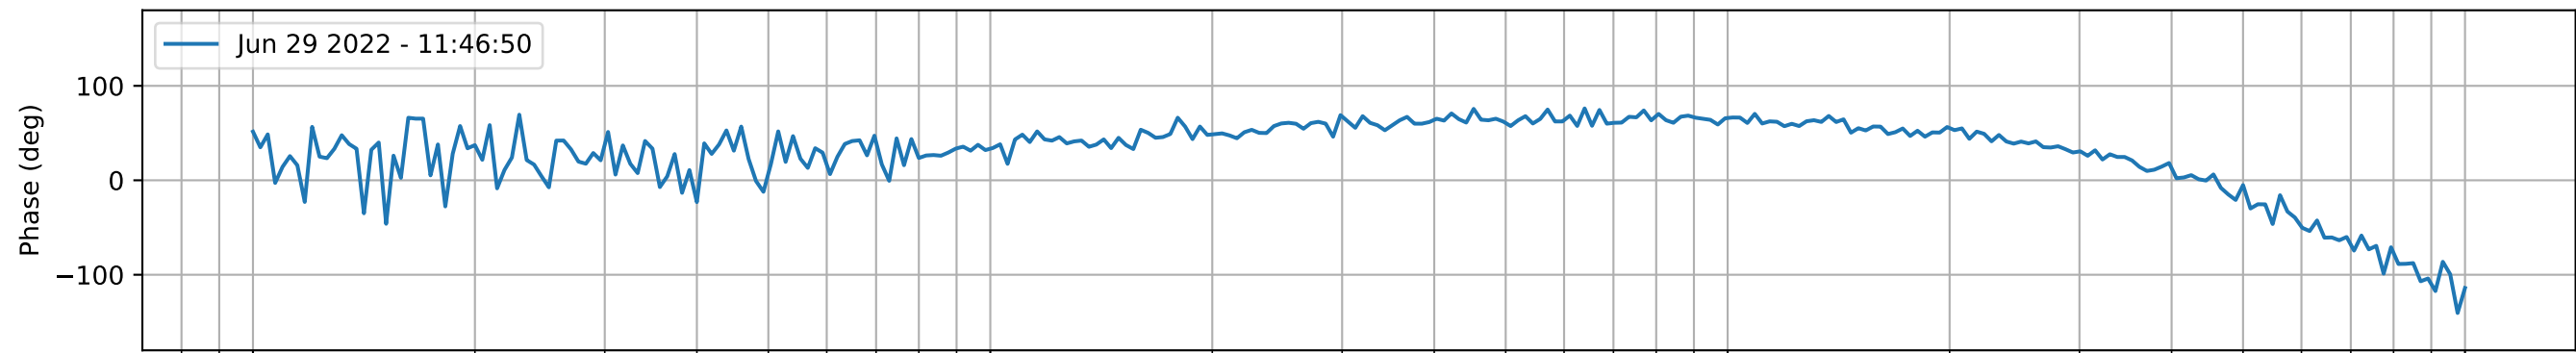

SR785 TF Measurement - Jun 29 2022 - 11:48:21

Freq. (Hz)