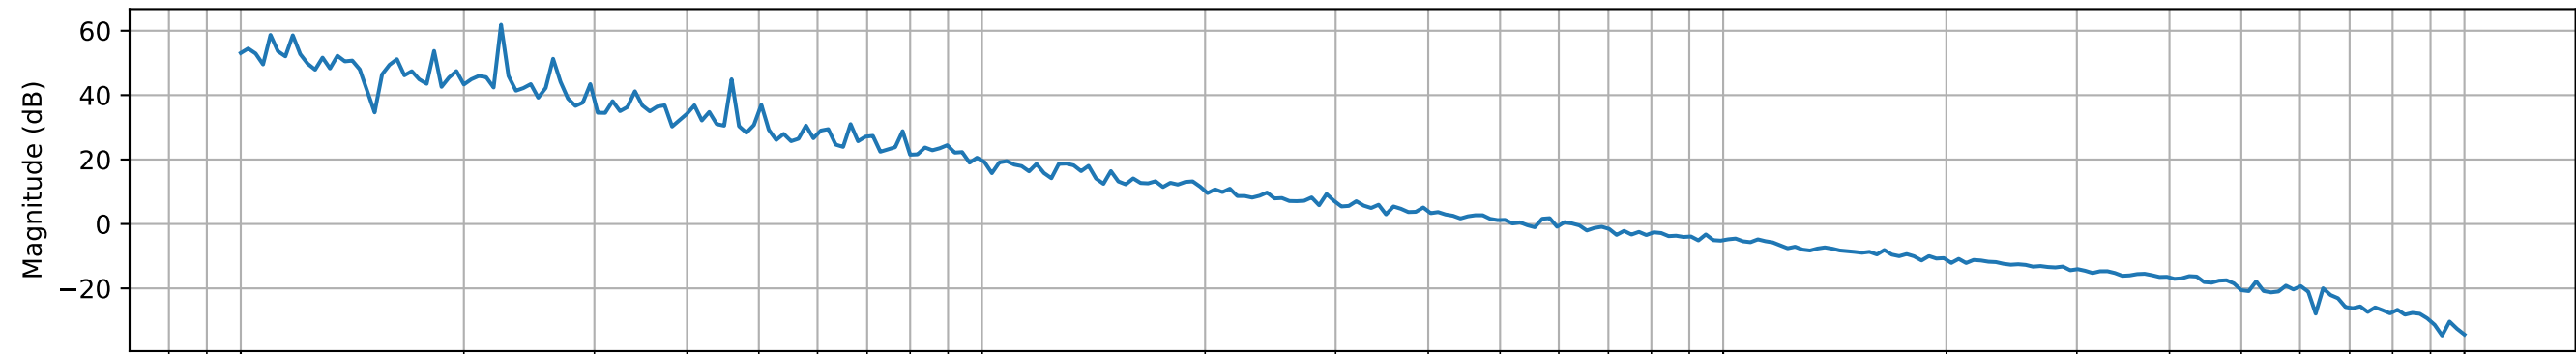

SR785 TF Measurement - Jun 29 2022 - 11:48:21

Freq. (Hz)