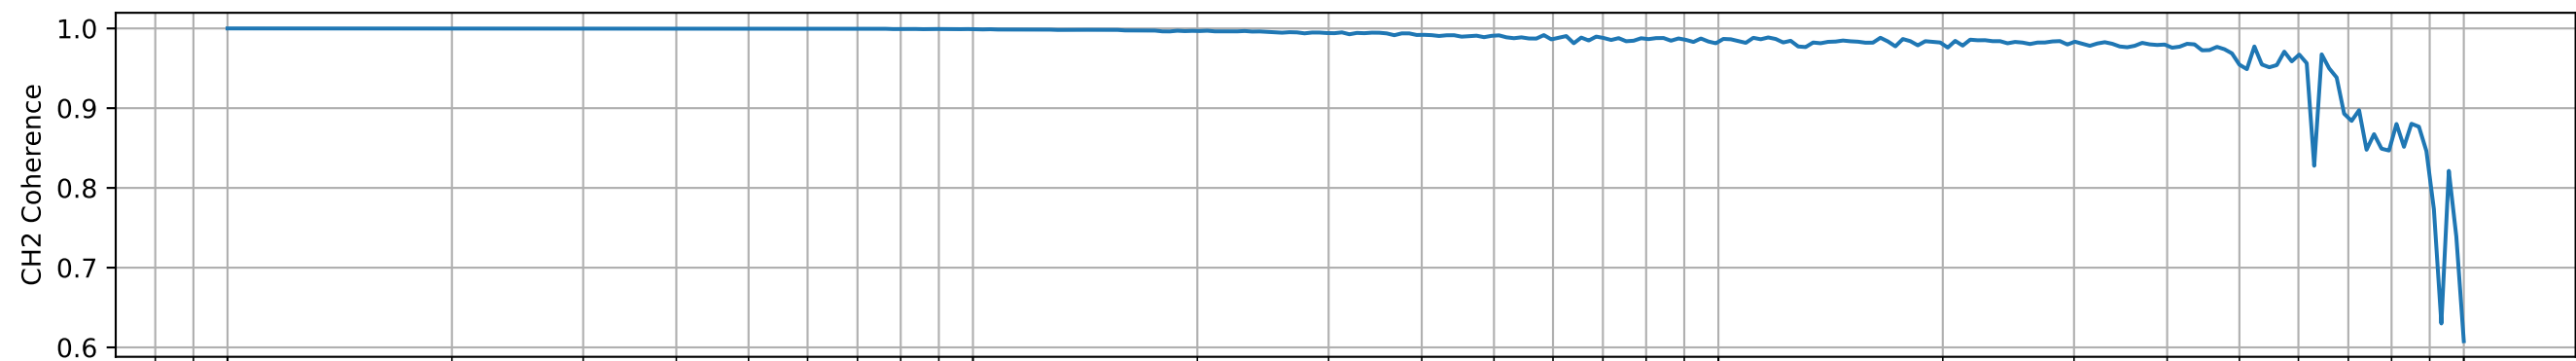

SR785 TF Measurement - Jun 29 2022 - 11:48:21

Freq. (Hz)