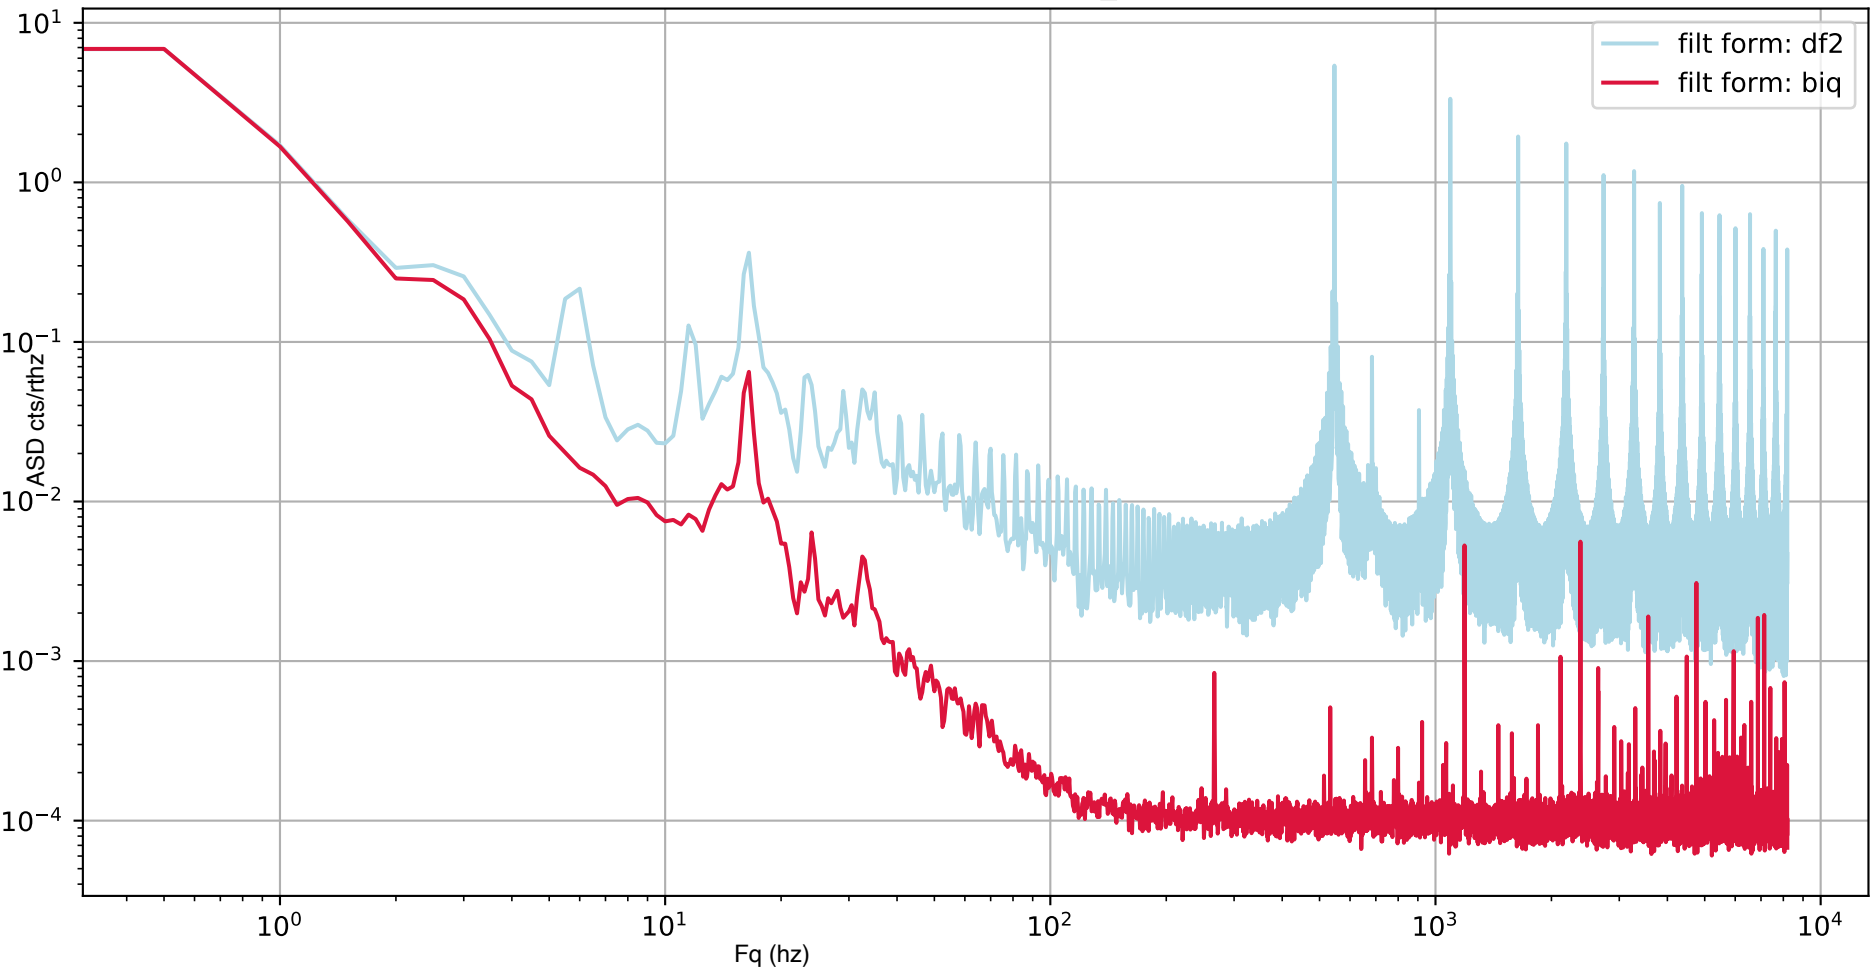

Quantization Noise in C1:SUS-ETMX_SUSYAW FILT:3:0.0

GPS Start: 1333823646 - Duration: 35 s - Channel: C1:SUS-ETMX_SUSYAW_IN2