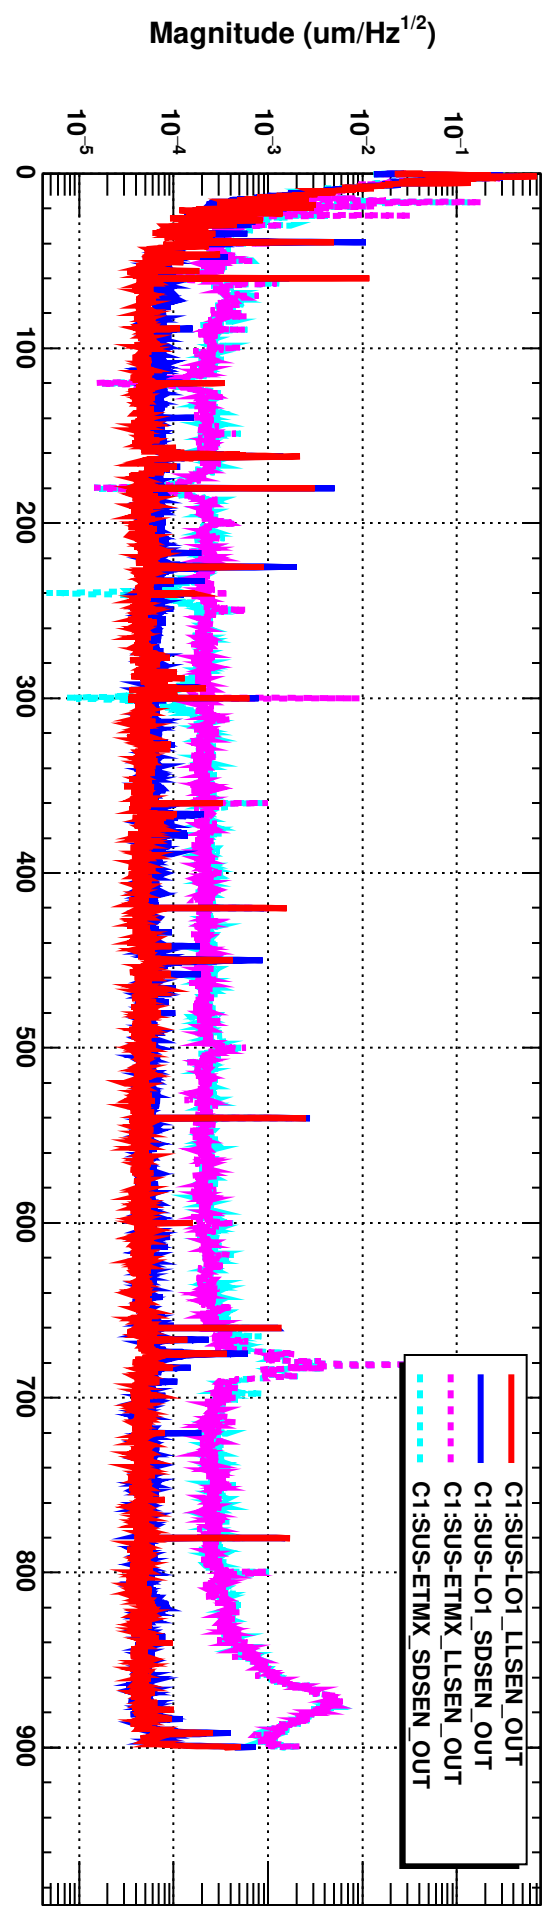

Power spectrum

Power spectrum

T0=10/01/2022 23:01:40

Avg=20

BW=0.187499