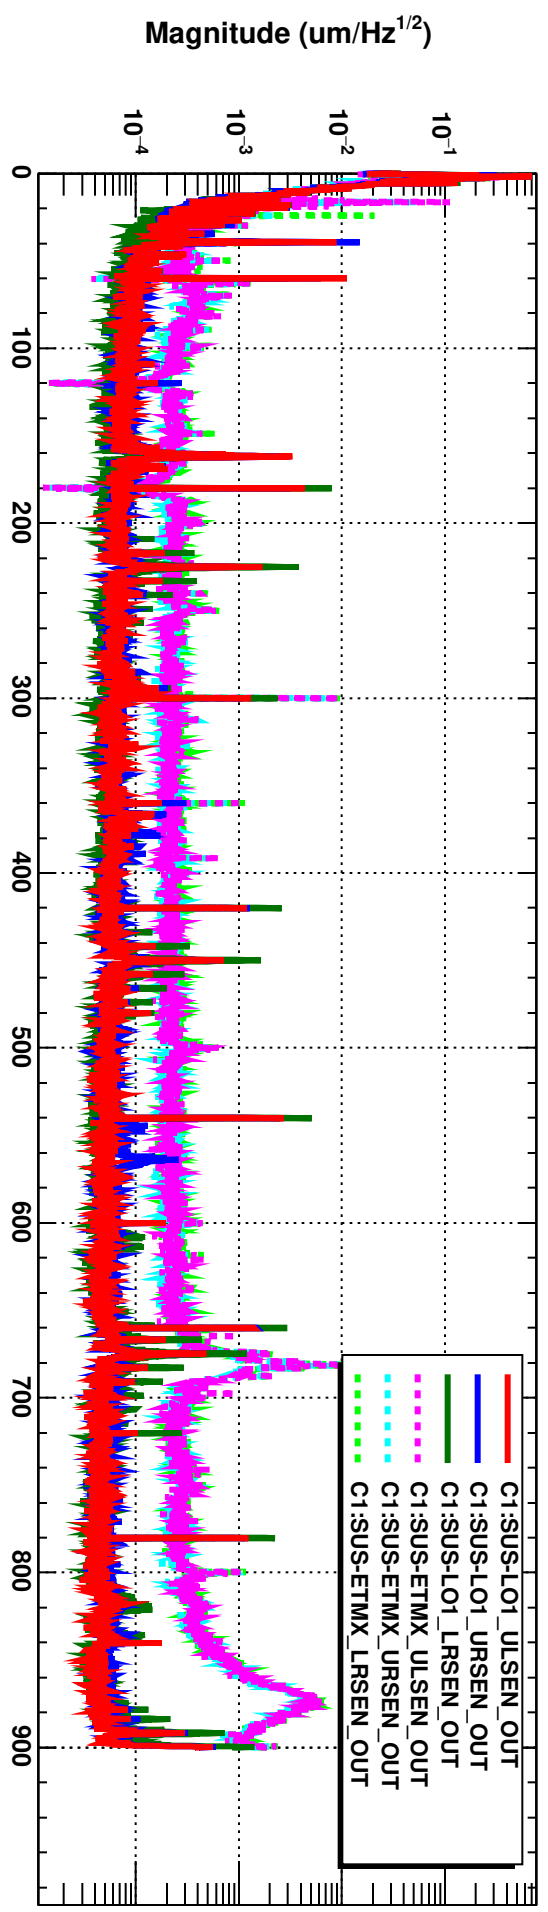

Power spectrum

Power spectrum

T0=10/01/2022 23:01:40

Avg=20

BW=0.187499