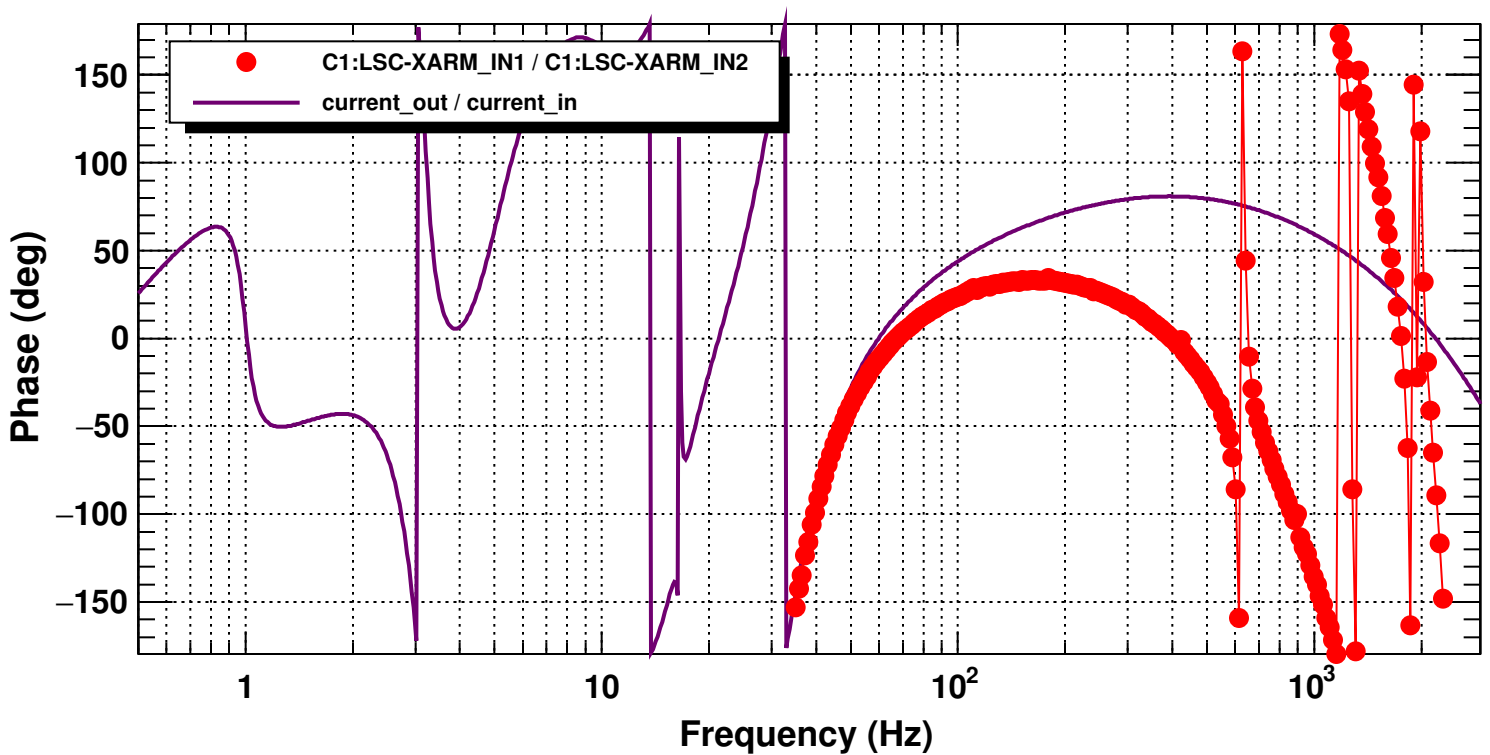

Transfer function

*T0=30/08/2021 22:55:36.060058

*Avg=10

Transfer function

*T0=30/08/2021 22:55:36.060058

*Avg=10