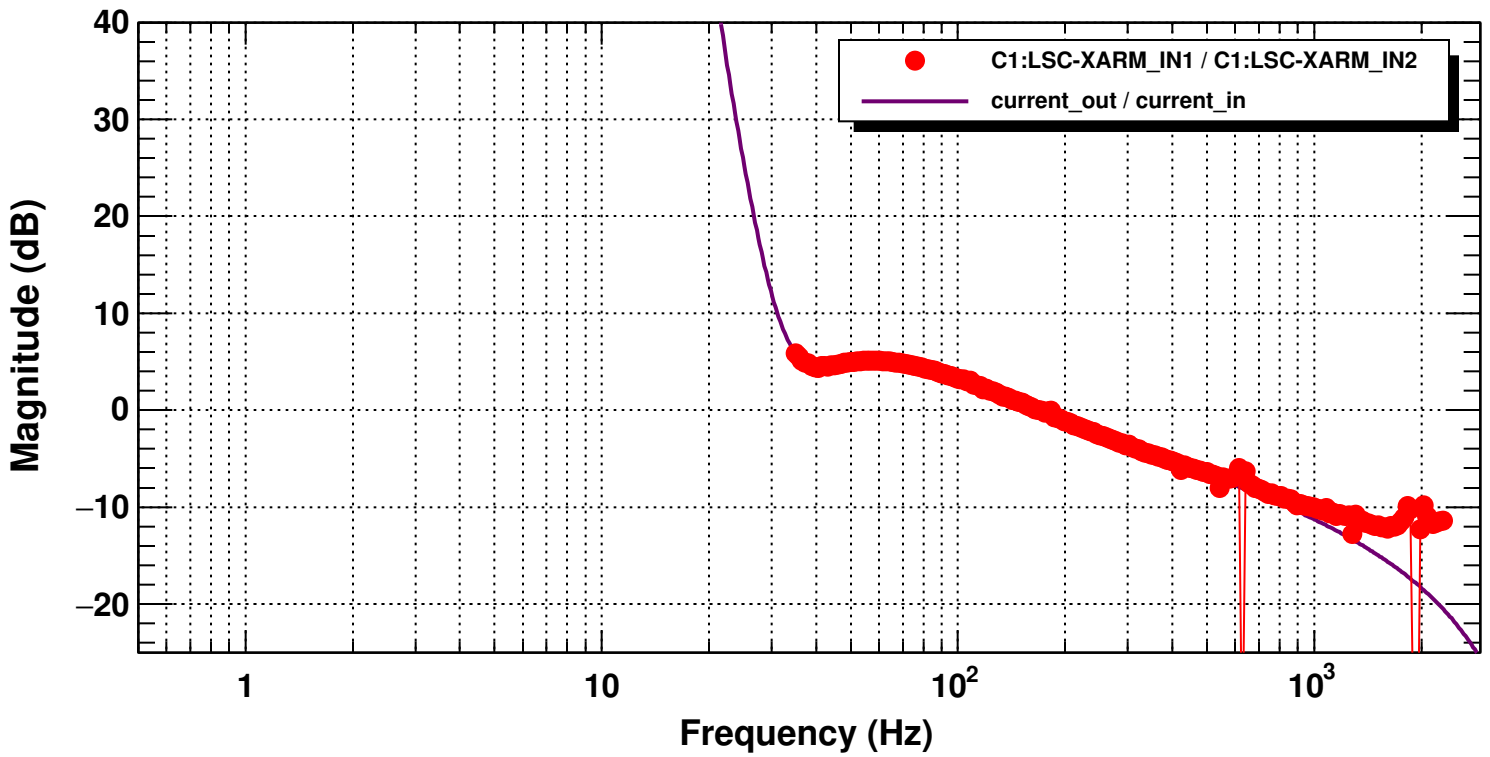

Transfer function

*T0=30/08/2021 22:55:36.060058

*Avg=10

Transfer function

*T0=30/08/2021 22:55:36.060058

*Avg=10