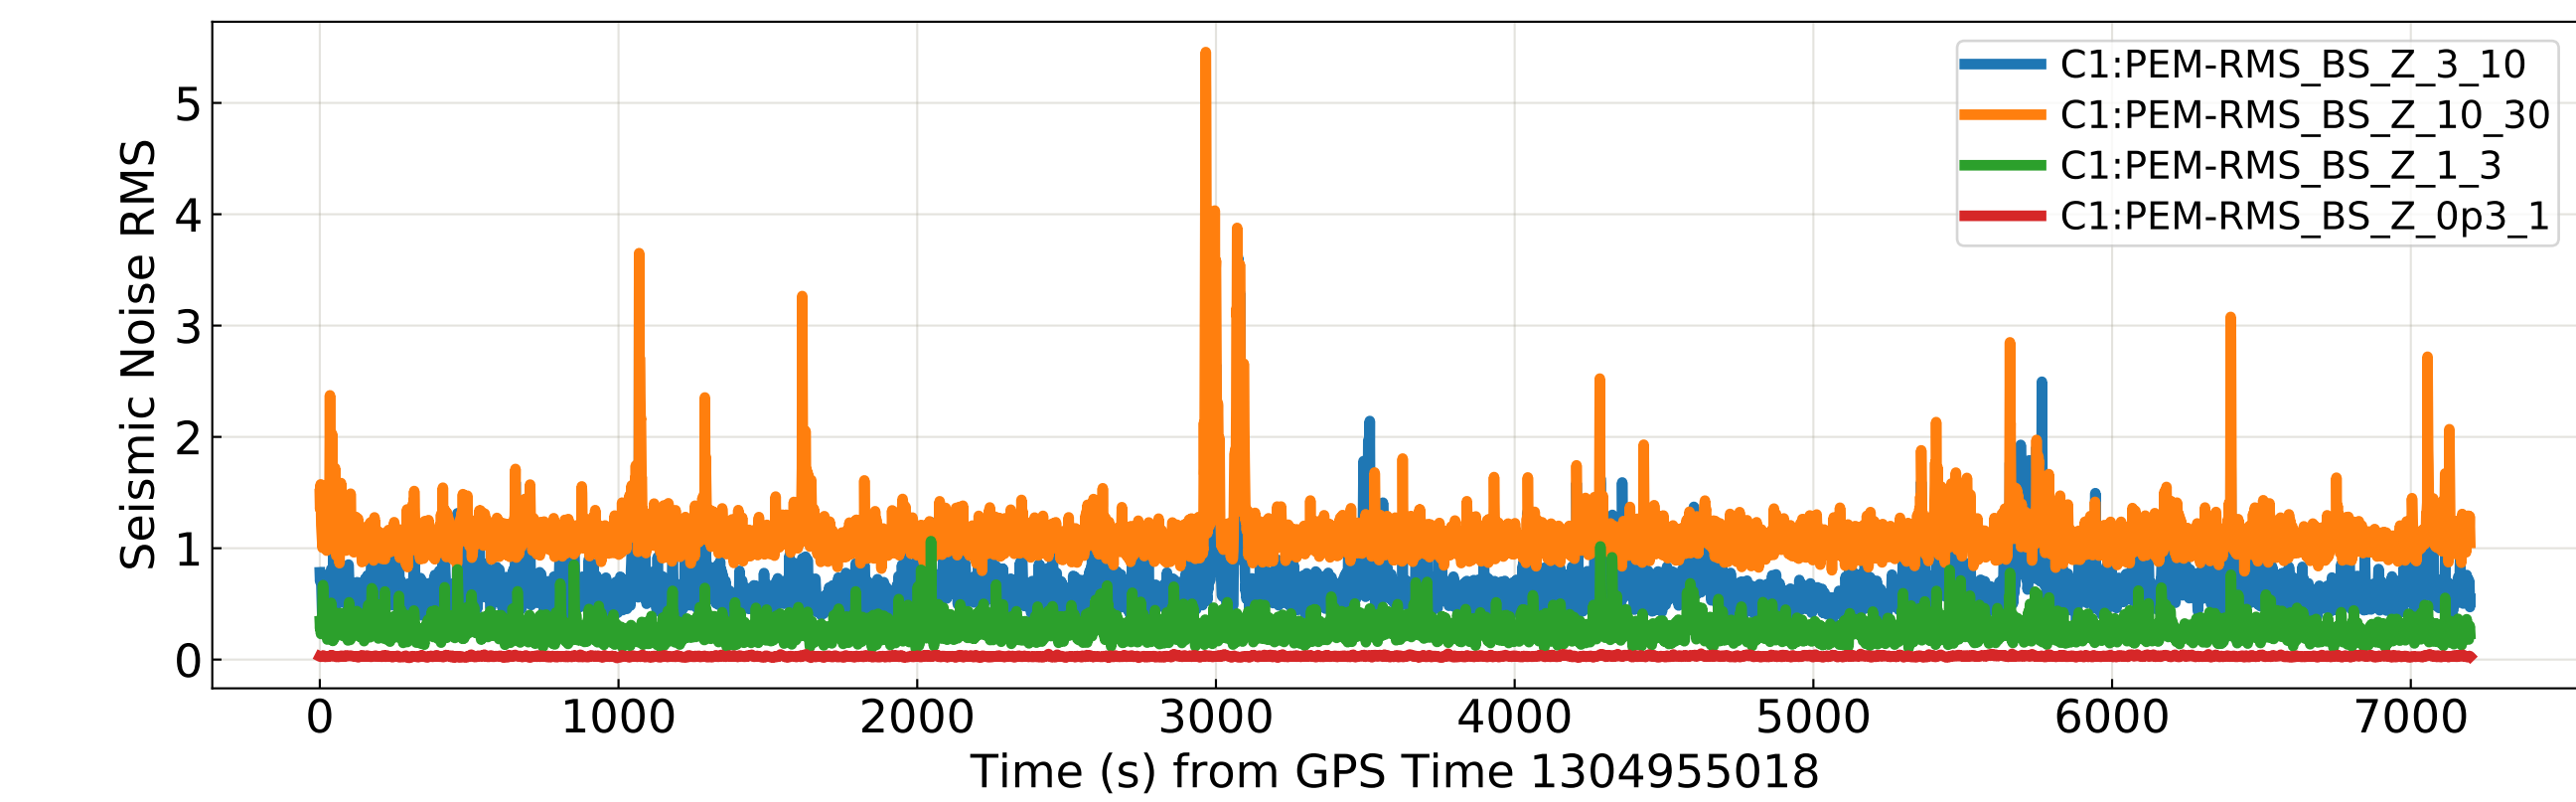

MC1 Glitches Investigation

Time (s) from GPS Time 1304955018