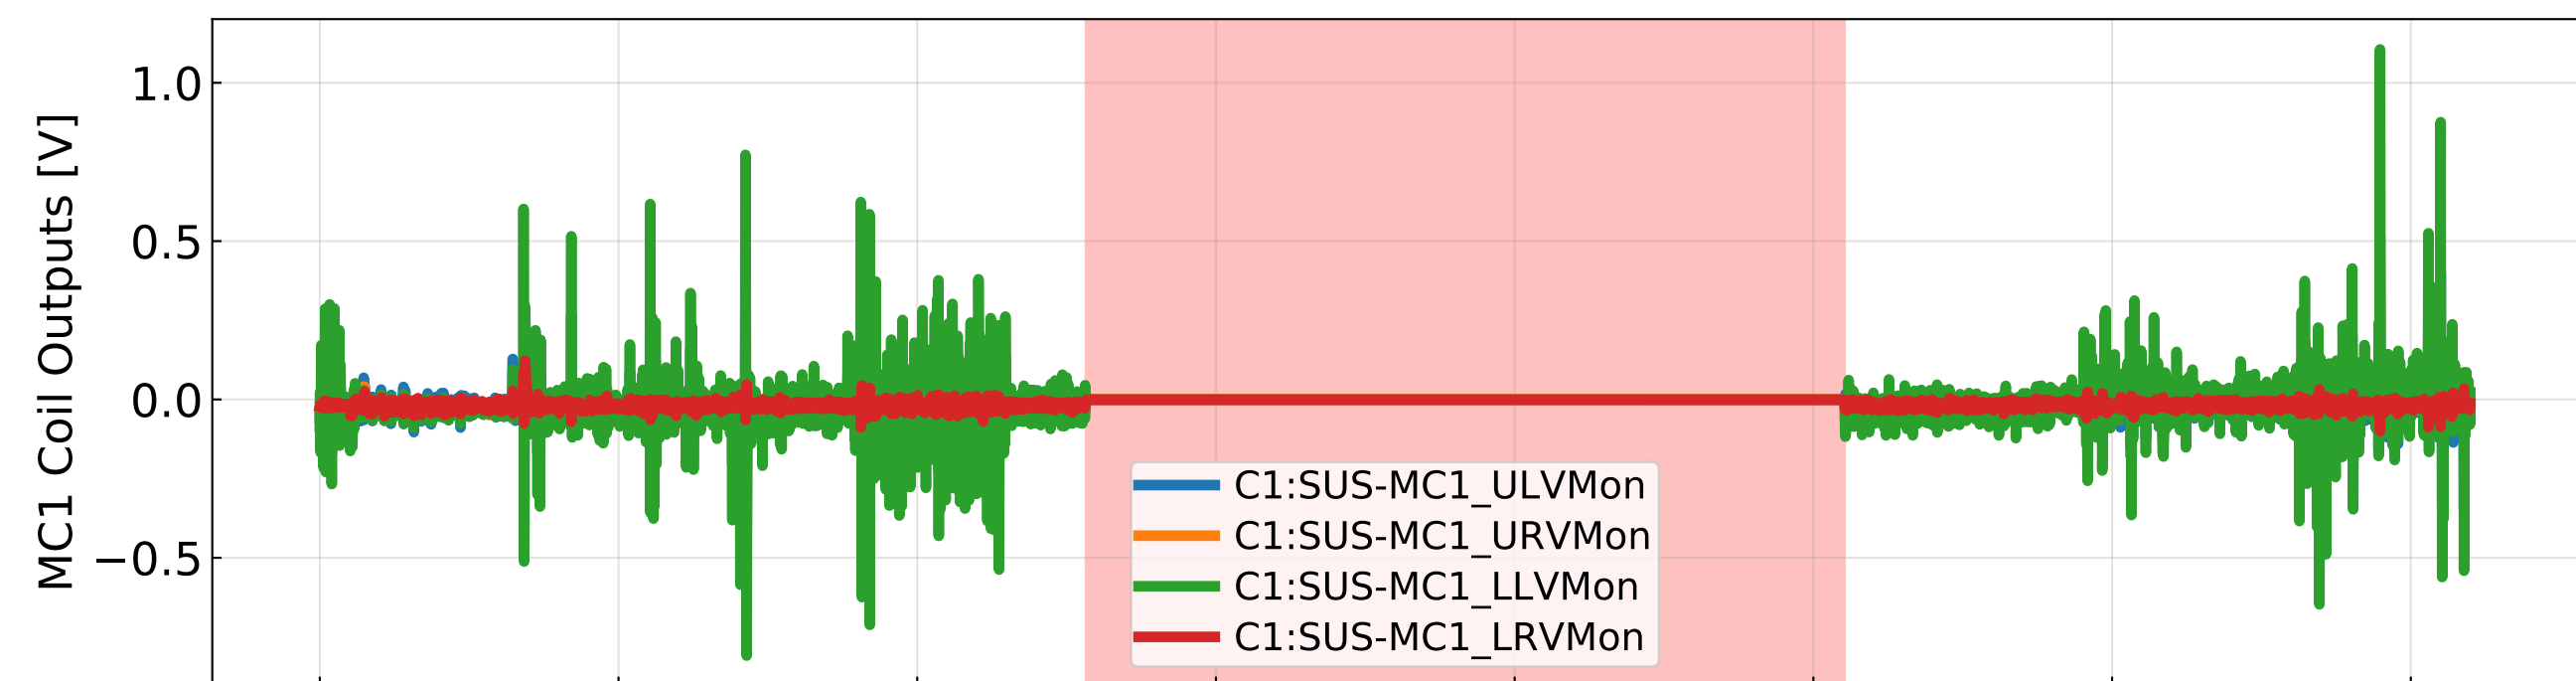

MC1 Glitches Investigation

Time (s) from GPS Time 1304955018