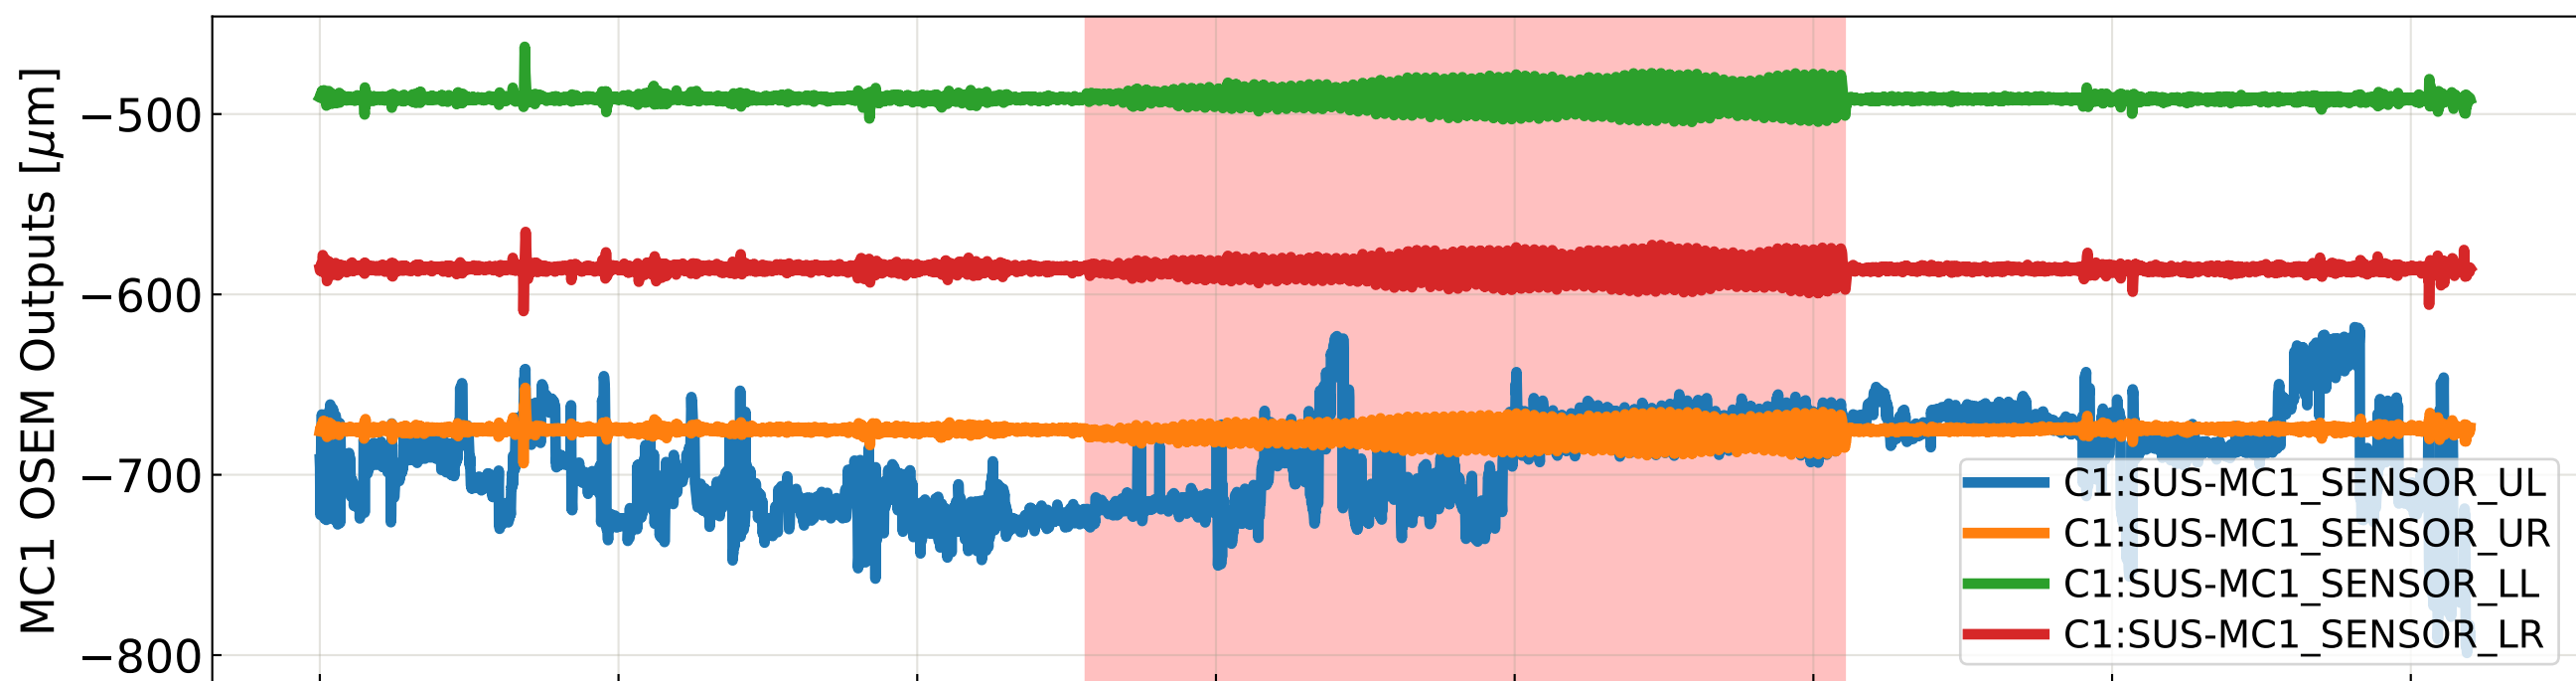

MC1 Glitches Investigation

Time (s) from GPS Time 1304955018