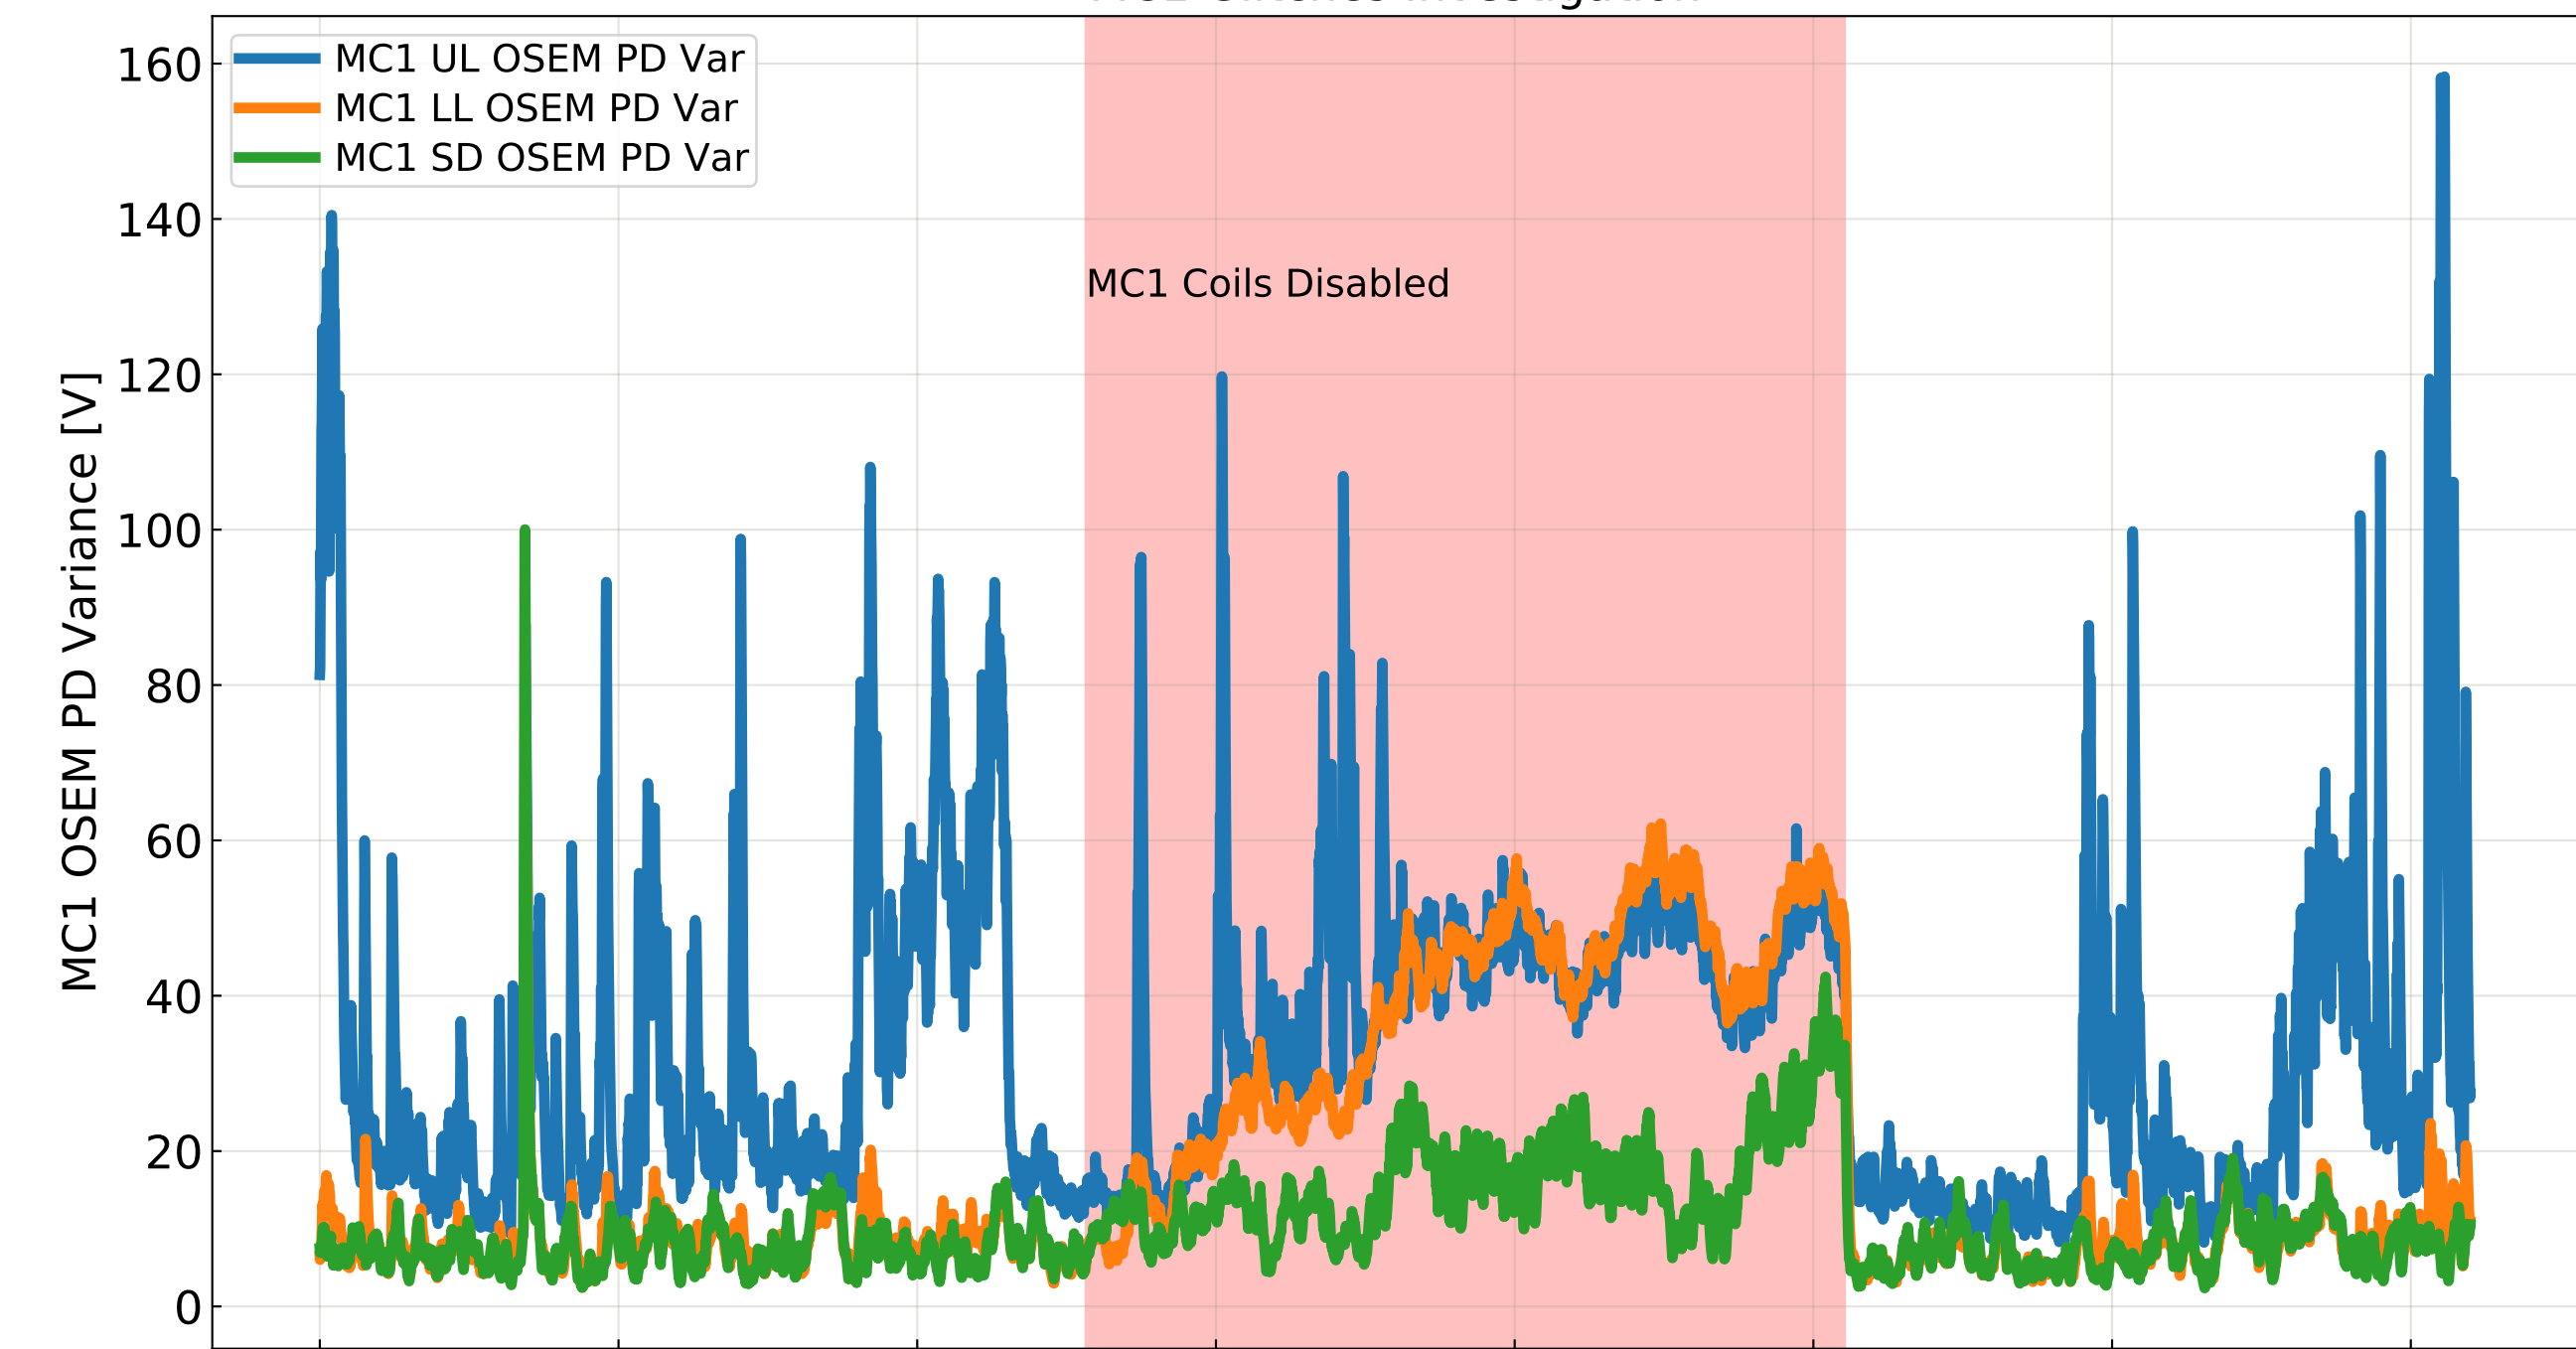

MC1 Glitches Investigation

Time (s) from GPS Time 1304955018