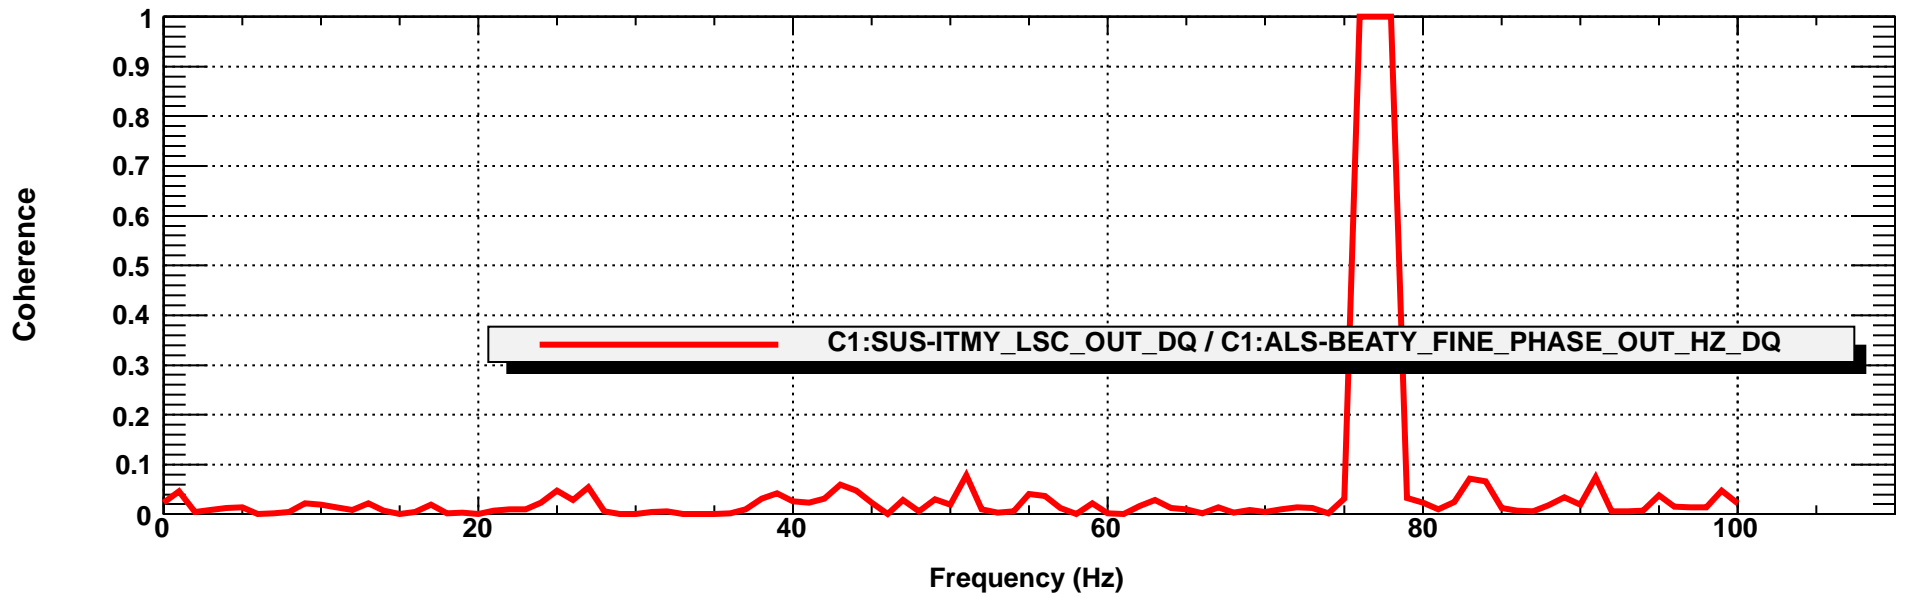

Power spectrum

\*T0=10/05/2021 17:47:48

\*Avg=50

BW=1.5

Power spectrum

\*T0=10/05/2021 17:47:48

\*Avg=50

BW=1.5

**Coherence**

T0=10/05/2021 17:47:48

Avg=50

BW=1.5