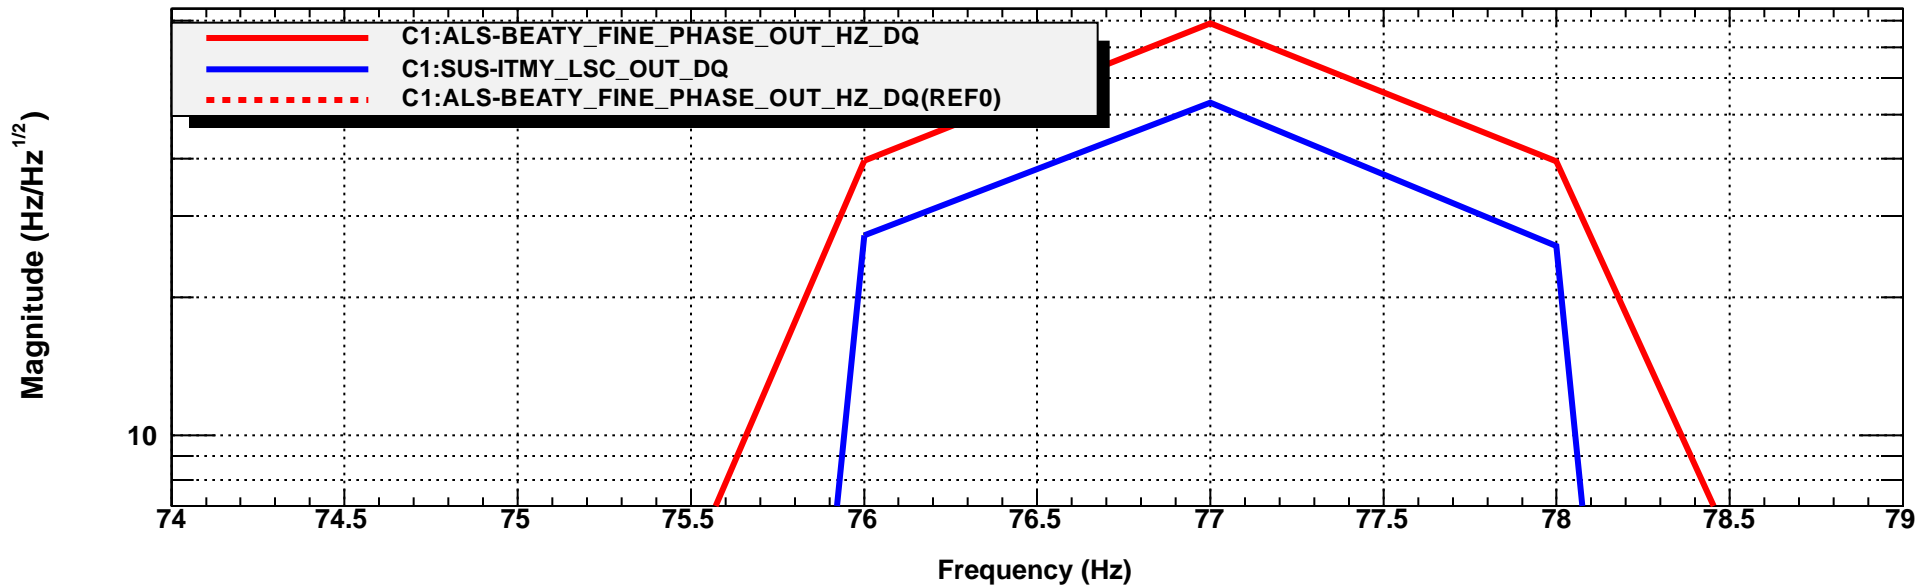

Power spectrum

\*T0=10/05/2021 17:47:48

\*Avg=50

BW=1.5

Power spectrum

\*T0=10/05/2021 17:47:48

\*Avg=50

BW=1.5

**Coherence**

T0=10/05/2021 17:47:48

Avg=50

BW=1.5