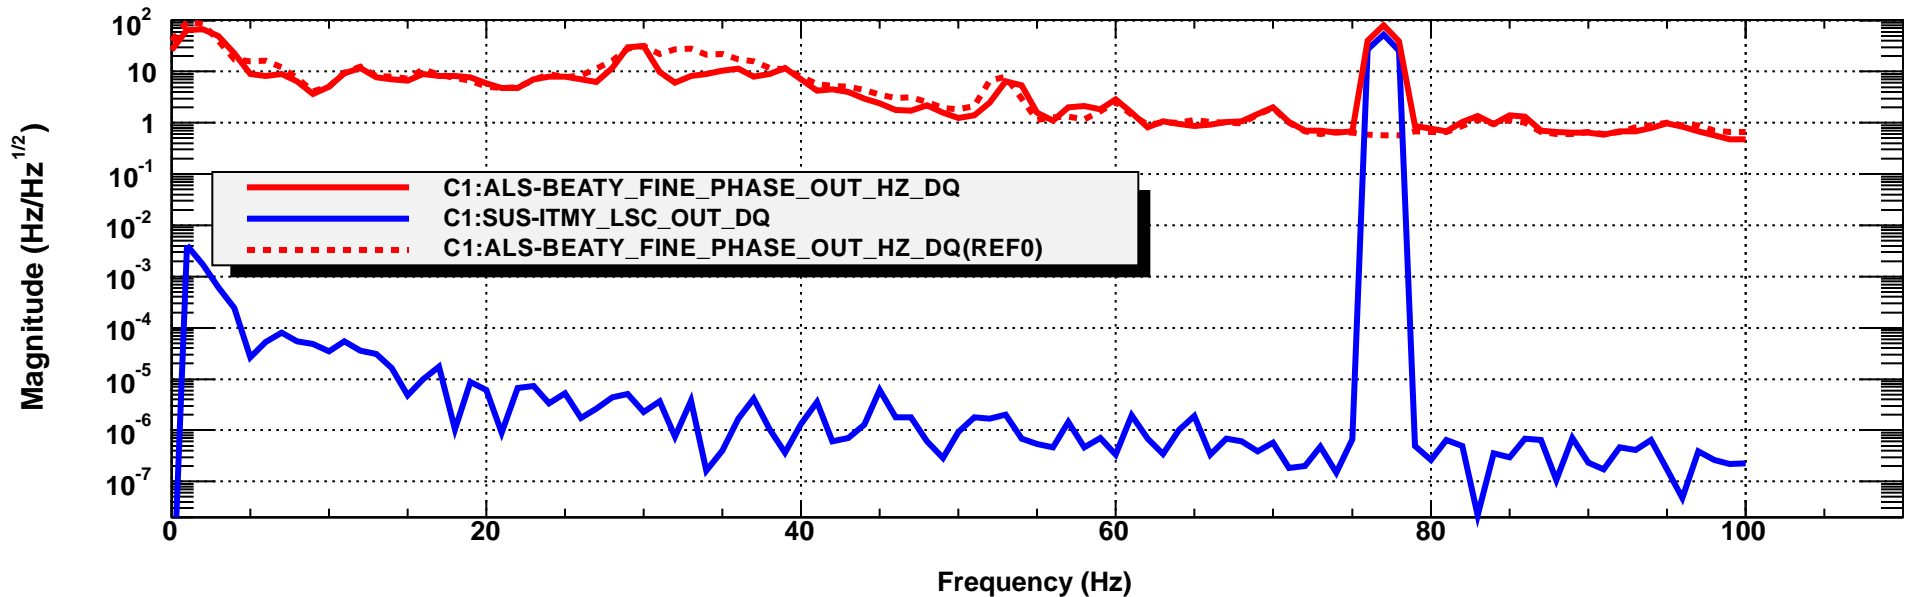

Power spectrum

\*T0=10/05/2021 17:47:48

\*Avg=50

BW=1.5

Power spectrum

\*T0=10/05/2021 17:47:48

\*Avg=50

BW=1.5

**Coherence**

T0=10/05/2021 17:47:48

Avg=50

BW=1.5