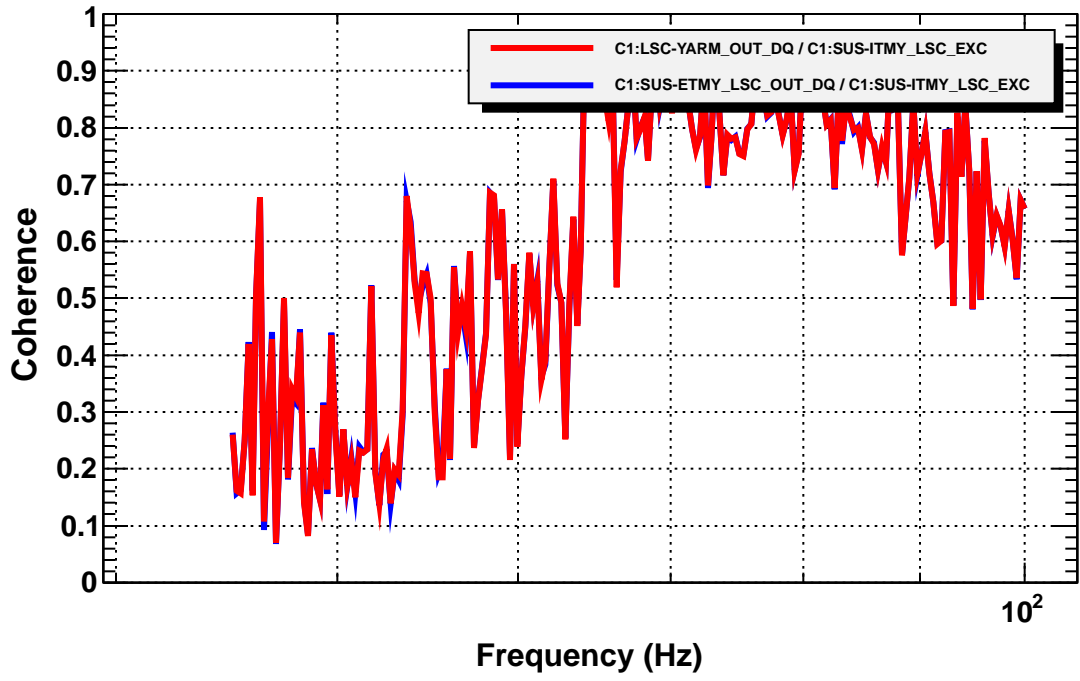

Transfer function

Transfer function

Coherence function

T0=07/05/2021 18:13:17.040039

Avg=20