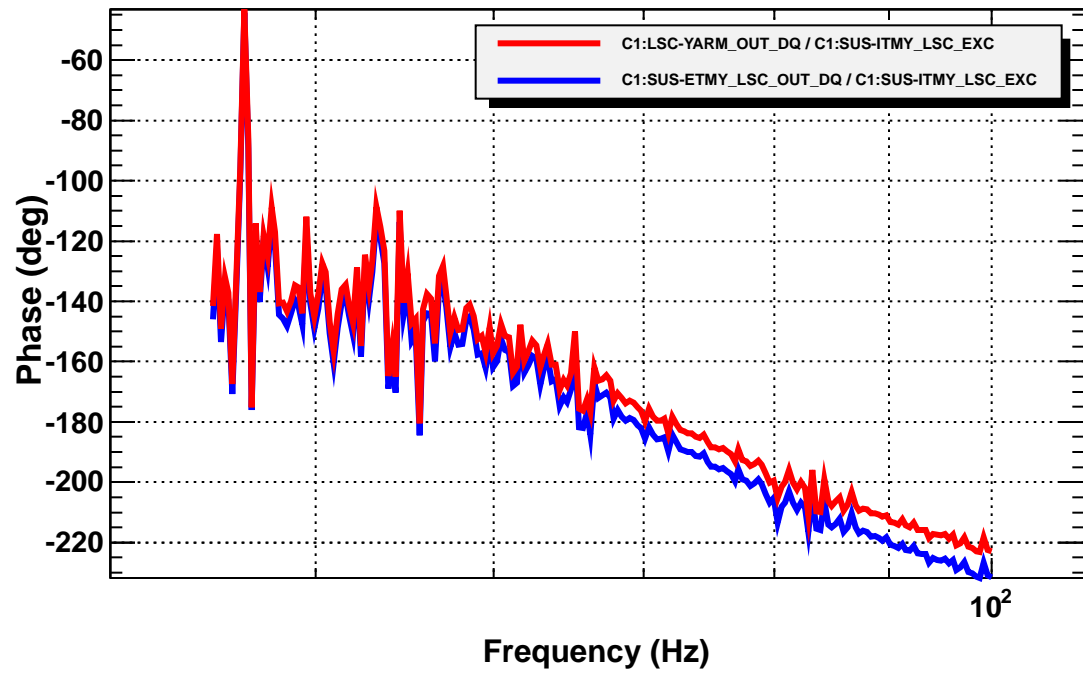

Transfer function

Transfer function

Coherence function

T0=07/05/2021 18:13:17.040039

Avg=20