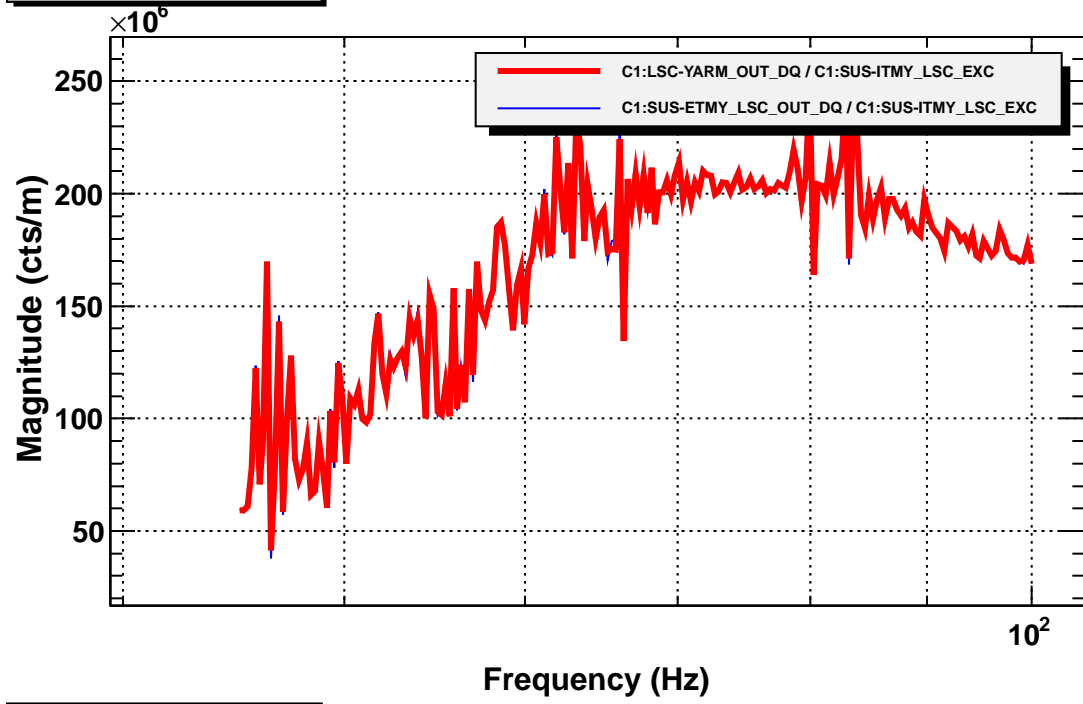

Transfer function

Transfer function

Coherence function

T0=07/05/2021 18:13:17.040039

Avg=20