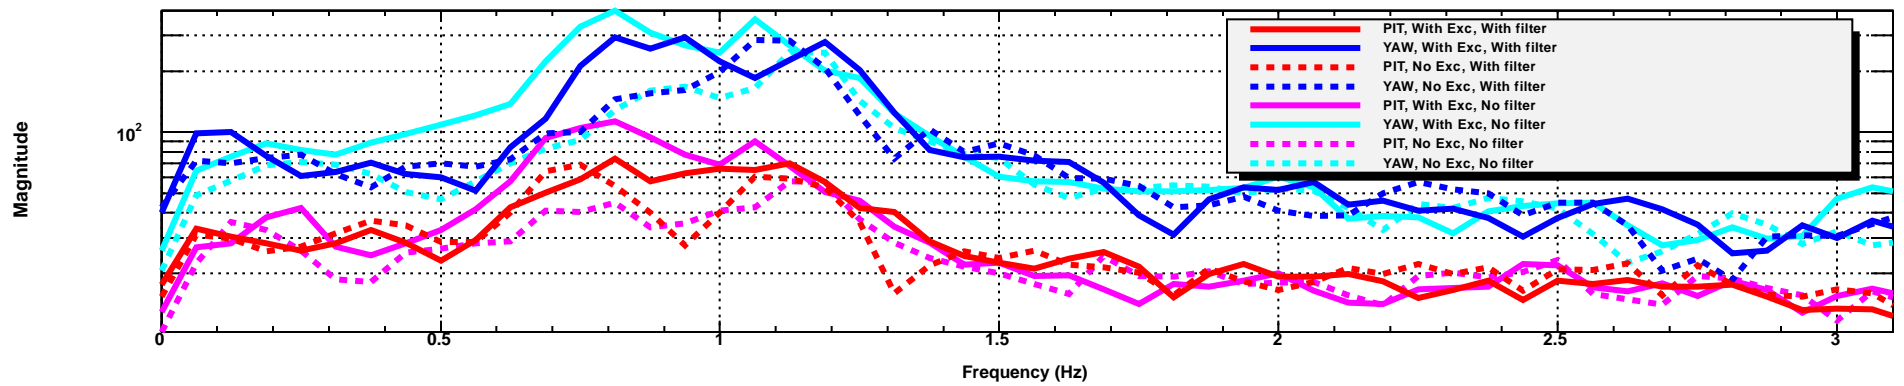

MC2 TRANS QPD PIT and YAW

MC2 WFS1 PIT and YAW

*T0=28/04/2021 17:37:25

Avg=10

BW=0.09375

MC2 WFS2 PIT and YAW

*T0=28/04/2021 17:37:25

Avg=10

BW=0.09375