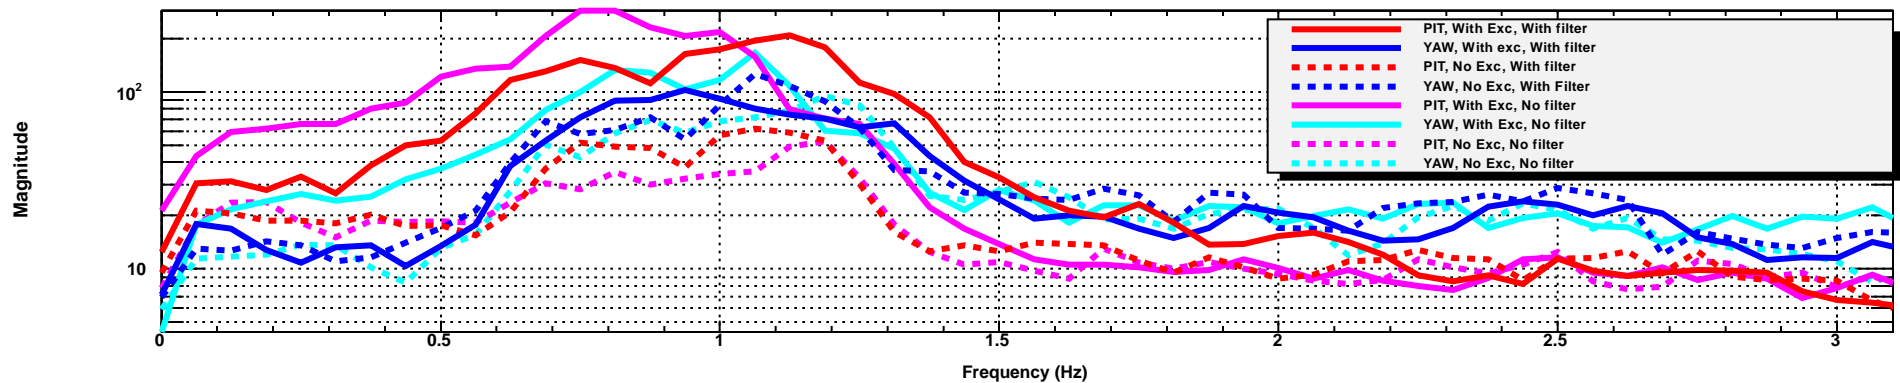

MC2 TRANS QPD PIT and YAW

MC2 WFS1 PIT and YAW

*T0=28/04/2021 17:37:25

Avg=10

BW=0.09375

MC2 WFS2 PIT and YAW

*T0=28/04/2021 17:37:25

Avg=10

BW=0.09375