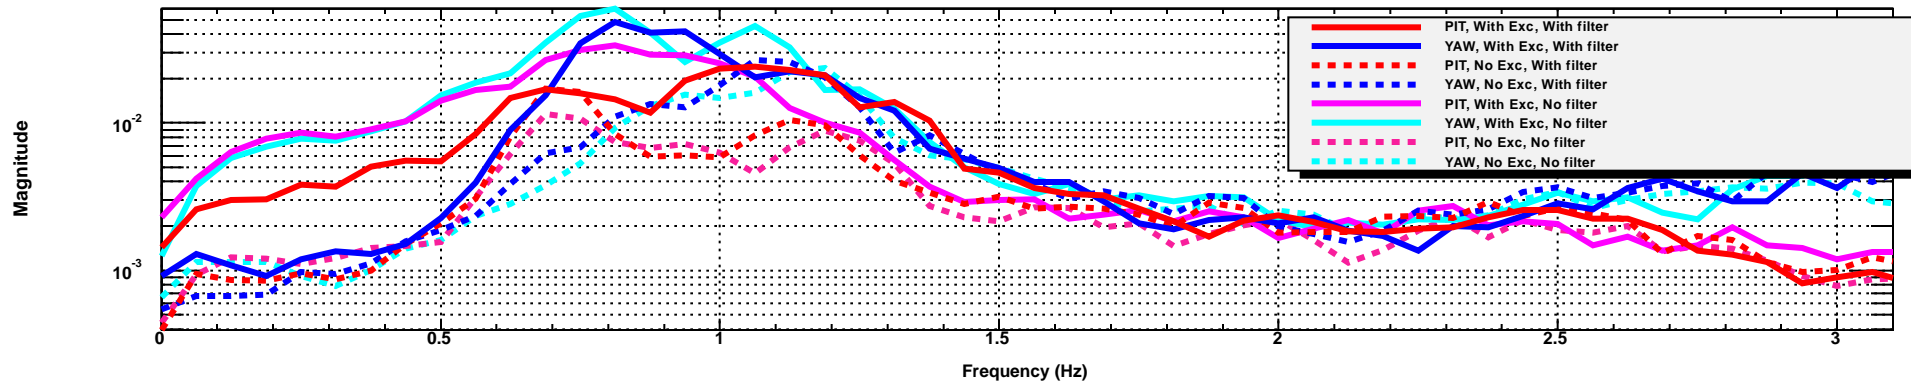

MC2 TRANS QPD PIT and YAW

MC2 WFS1 PIT and YAW

*T0=28/04/2021 17:37:25

Avg=10

BW=0.09375

MC2 WFS2 PIT and YAW

*T0=28/04/2021 17:37:25

Avg=10

BW=0.09375