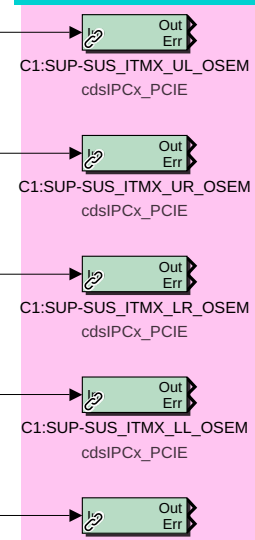

host=c1lsc
 site=C1
 rate=16K
 dcuid=62
 adcSlave=1
 shmem_daq=1
 specific_cpu=7
 cdsParameters

SUSPENSION
 Overview

type-GSC_16Al64SSA
 card_num=0
 cdsAdc

Coil Control Signals from Suspension Controls

Binary Output Control for Analog Electronics from Suspension Controls

Output to LSP Interferometer Plant

Coil Sensor (OSEM) Output to Suspension Controls

Optical Lever Output to Suspension Controls