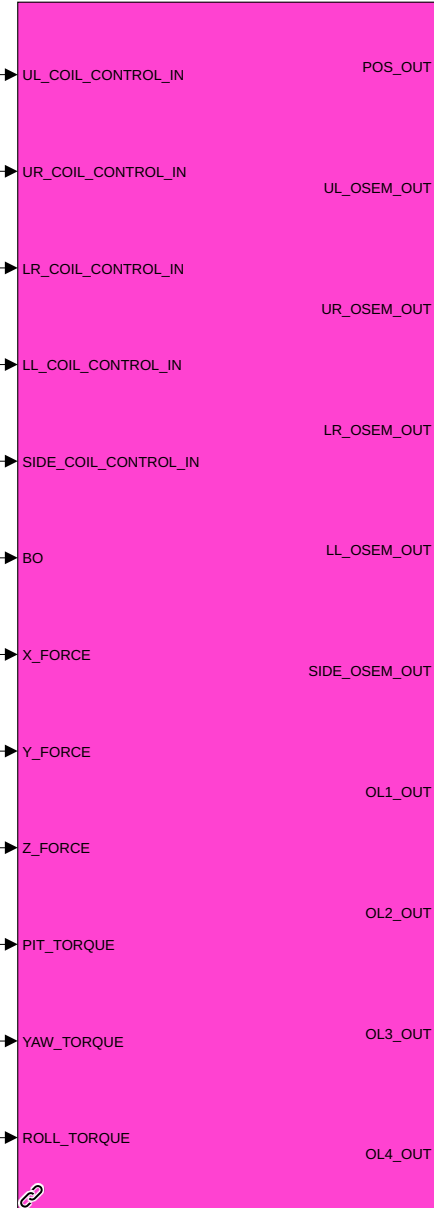

host=c1lsc
 site=C1
 rate=16K
 dcuid=62
 adcSlave=1
 shmem_daq=1
 specific_cpu=7
 cdsParameters

SUSPENSION
 Overview

type-GSC_16Al64SSA
 card_num=0
 cdsAdc

Coil Control Signals from Suspension Controls

Binary Output Control for Analog Electronics from Suspension Controls

Output to LSP Interferometer Plant

Coil Sensor (OSEM) Output to Suspension Controls

Optical Lever Output to Suspension Controls