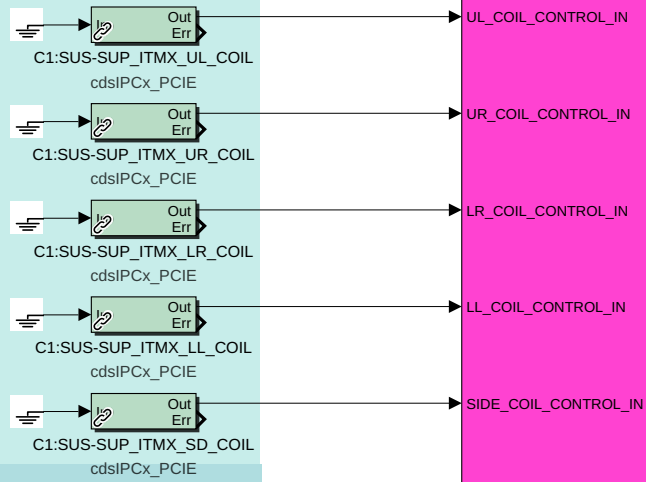

host=c1lsc
 site=C1
 rate=16K
 dcuid=62
 adcSlave=1
 shmem_daq=1
 specific_cpu=7
 cdsParameters

SUSPENSION
 Overview

type-GSC_16Al64SSA
 card_num=0
 cdsAdc

Coil Control Signals from Suspension Controls

Binary Output Control for Analog Electronics from Suspension Controls

Output to LSP Interferometer Plant

Coil Sensor (OSEM) Output to Suspension Controls

Optical Lever Output to Suspension Controls