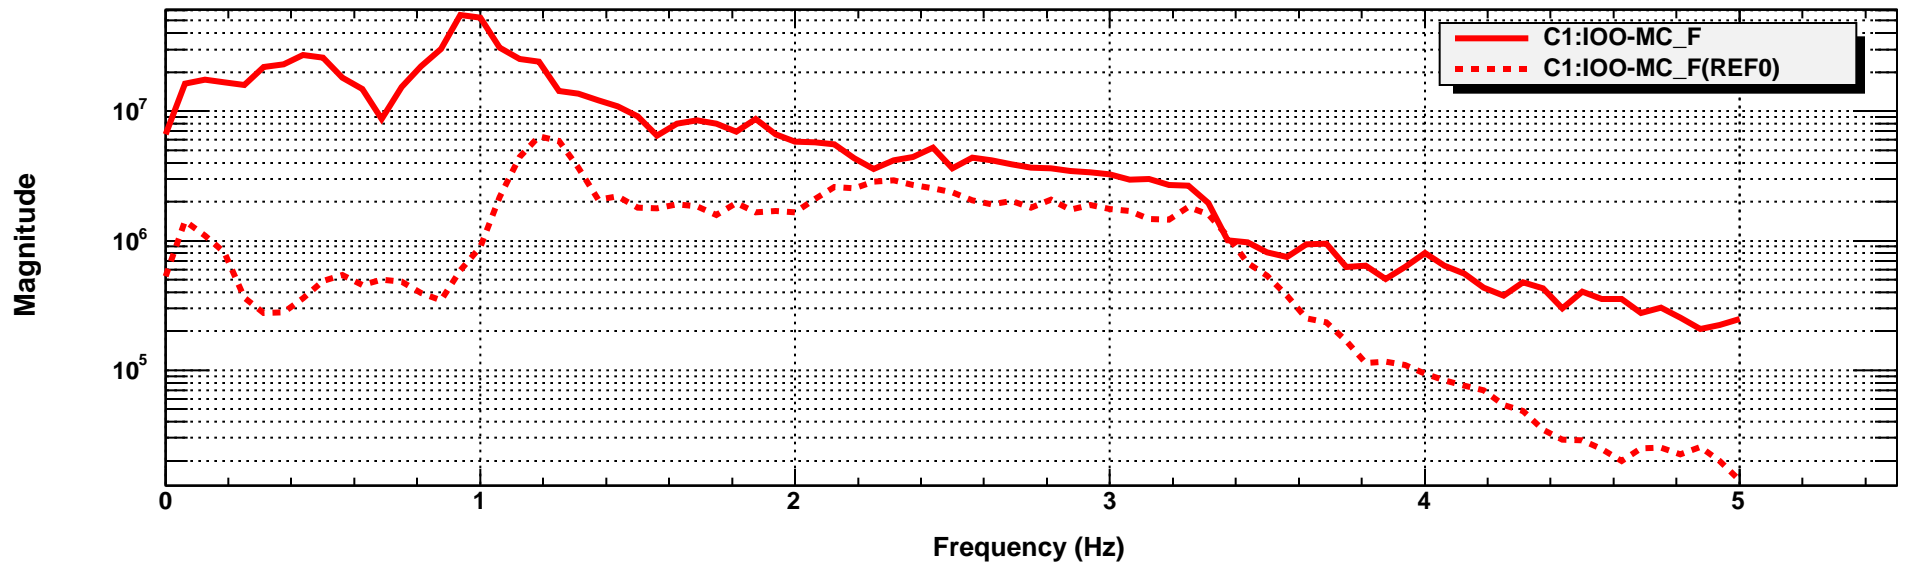

Cross power spectrum

Cross power spectrum

Cross power spectrum

Power spectrum

*T0=27/04/2021 01:27:49

*Avg=10

BW=0.09375

Power spectrum

*T0=27/04/2021 01:27:49

*Avg=10

BW=0.09375

Power spectrum

*T0=27/04/2021 01:27:49

*Avg=10

BW=0.09375