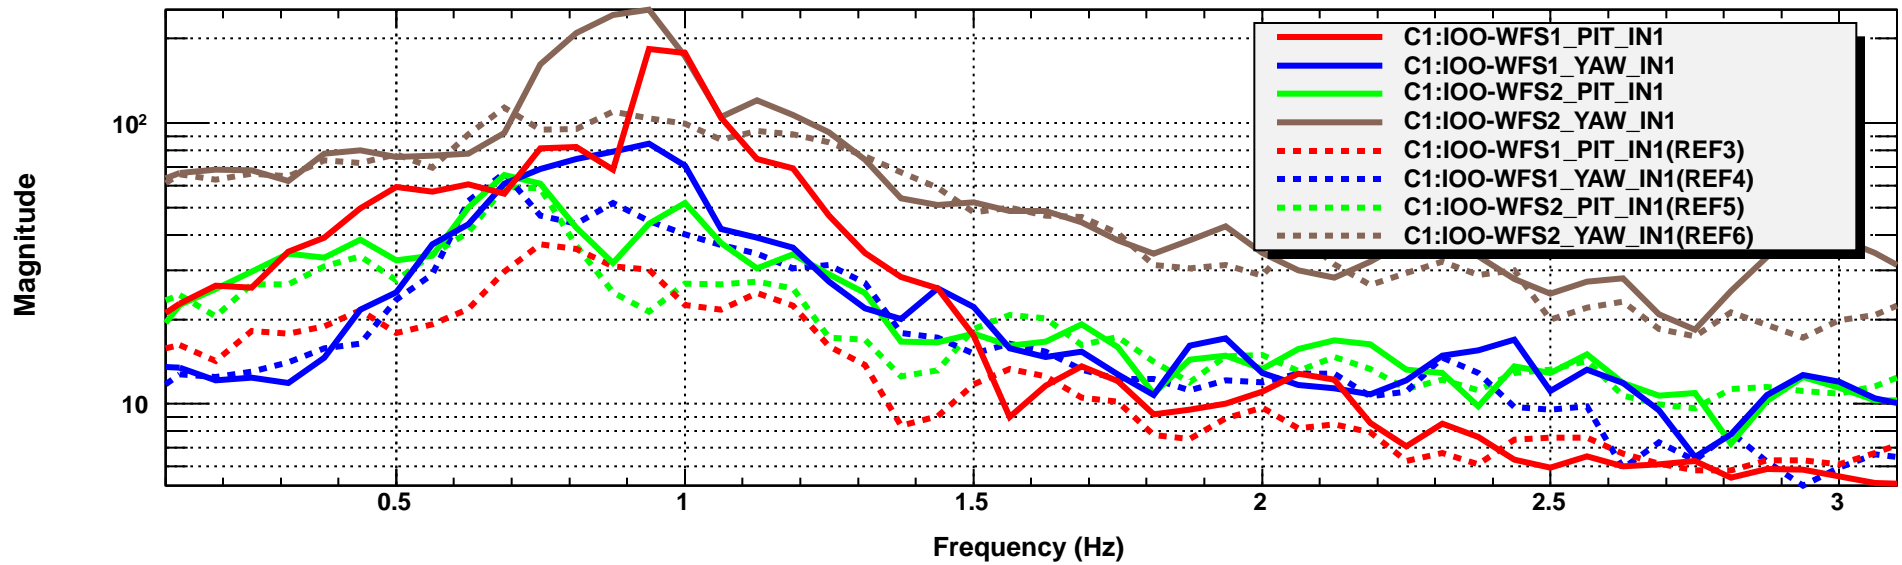

Cross power spectrum

Cross power spectrum

Cross power spectrum

Power spectrum

*T0=27/04/2021 01:27:49

*Avg=10

BW=0.09375

Power spectrum

*T0=27/04/2021 01:27:49

*Avg=10

BW=0.09375

Power spectrum

*T0=27/04/2021 01:27:49

*Avg=10

BW=0.09375