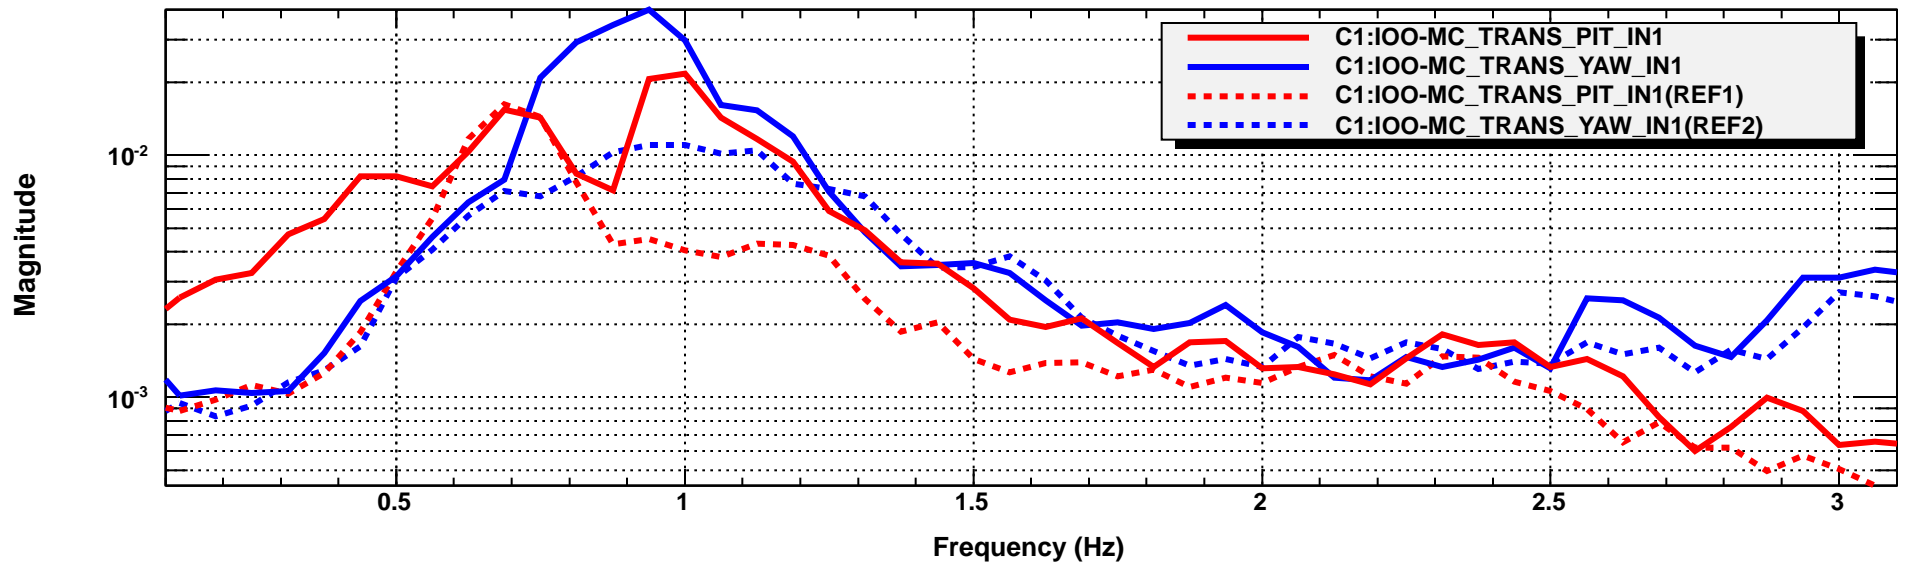

Cross power spectrum

Cross power spectrum

Cross power spectrum

Power spectrum

*T0=27/04/2021 01:27:49

*Avg=10

BW=0.09375

Power spectrum

*T0=27/04/2021 01:27:49

*Avg=10

BW=0.09375

Power spectrum

*T0=27/04/2021 01:27:49

*Avg=10

BW=0.09375