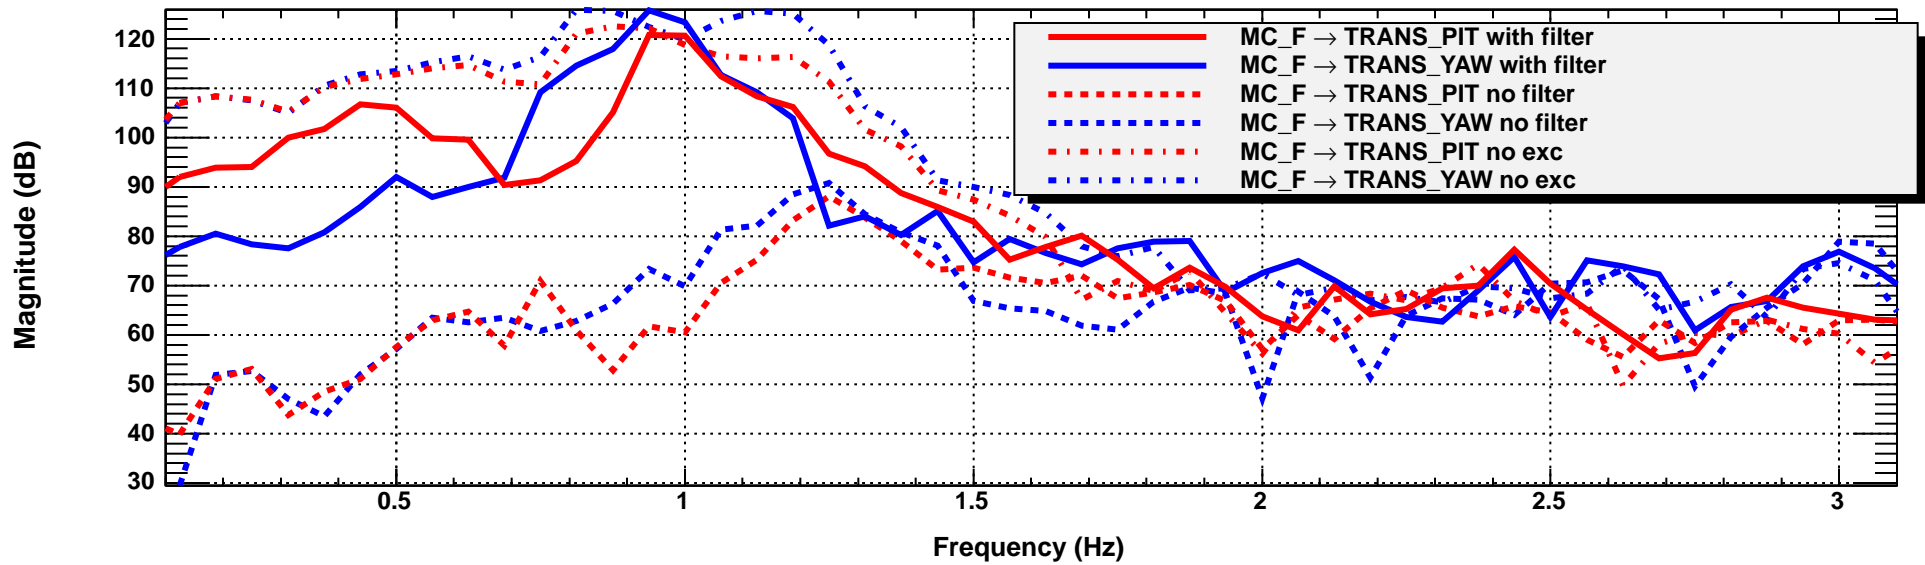

Cross power spectrum

Cross power spectrum

Cross power spectrum

Power spectrum

*T0=27/04/2021 01:27:49

*Avg=10

BW=0.09375

Power spectrum

*T0=27/04/2021 01:27:49

*Avg=10

BW=0.09375

Power spectrum

*T0=27/04/2021 01:27:49

*Avg=10

BW=0.09375