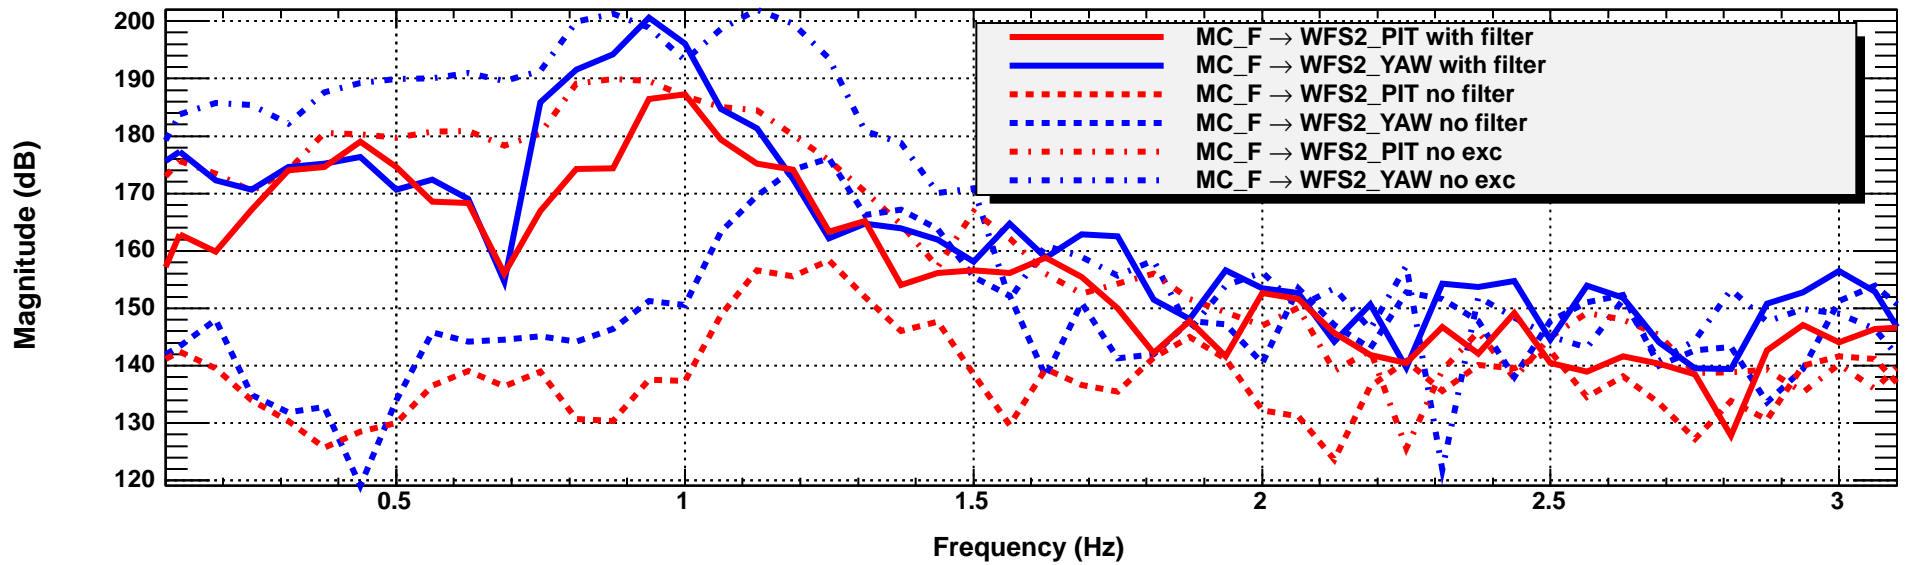

Cross power spectrum

Cross power spectrum

Cross power spectrum

Power spectrum

*T0=27/04/2021 01:27:49

*Avg=10

BW=0.09375

Power spectrum

*T0=27/04/2021 01:27:49

*Avg=10

BW=0.09375

Power spectrum

*T0=27/04/2021 01:27:49

*Avg=10

BW=0.09375