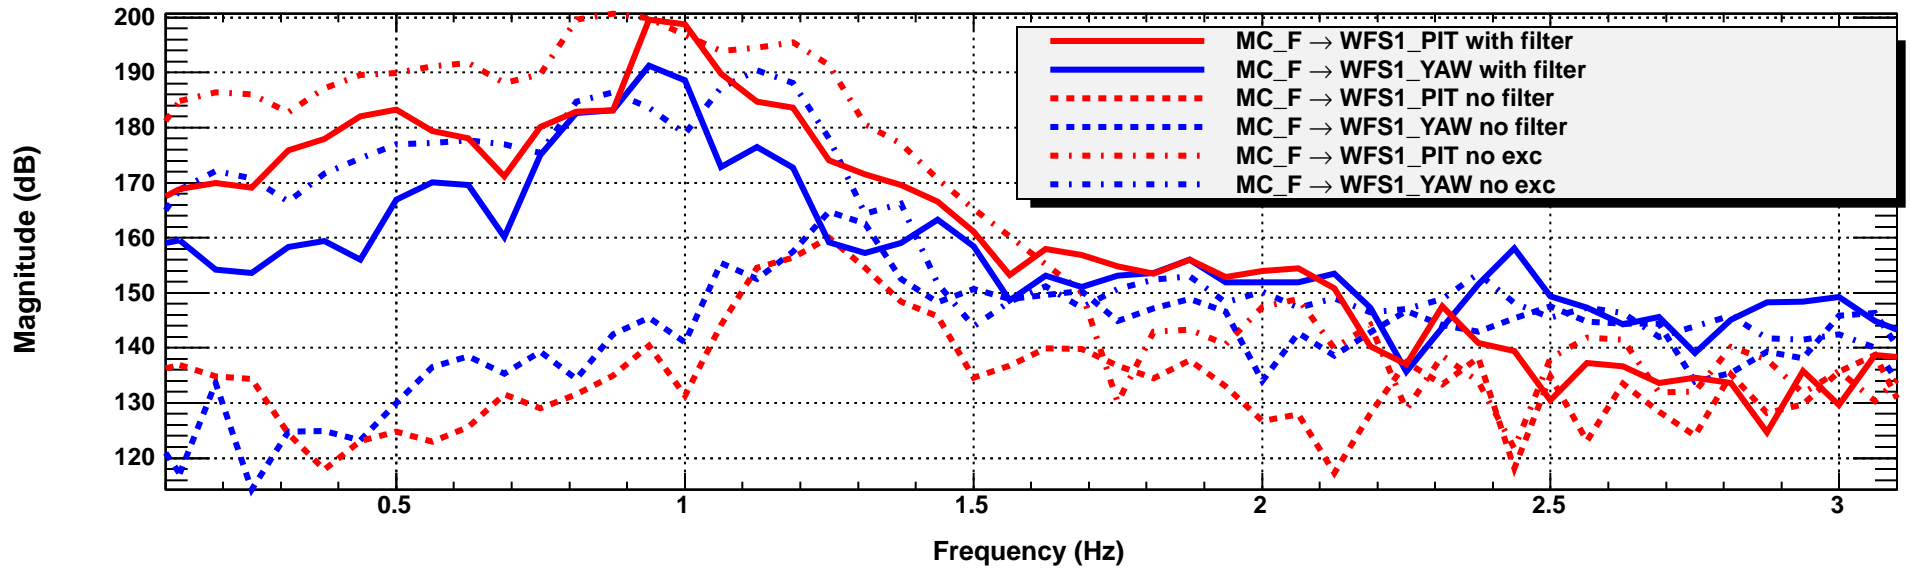

Cross power spectrum

Cross power spectrum

Cross power spectrum

Power spectrum

*T0=27/04/2021 01:27:49

*Avg=10

BW=0.09375

Power spectrum

*T0=27/04/2021 01:27:49

*Avg=10

BW=0.09375

Power spectrum

*T0=27/04/2021 01:27:49

*Avg=10

BW=0.09375