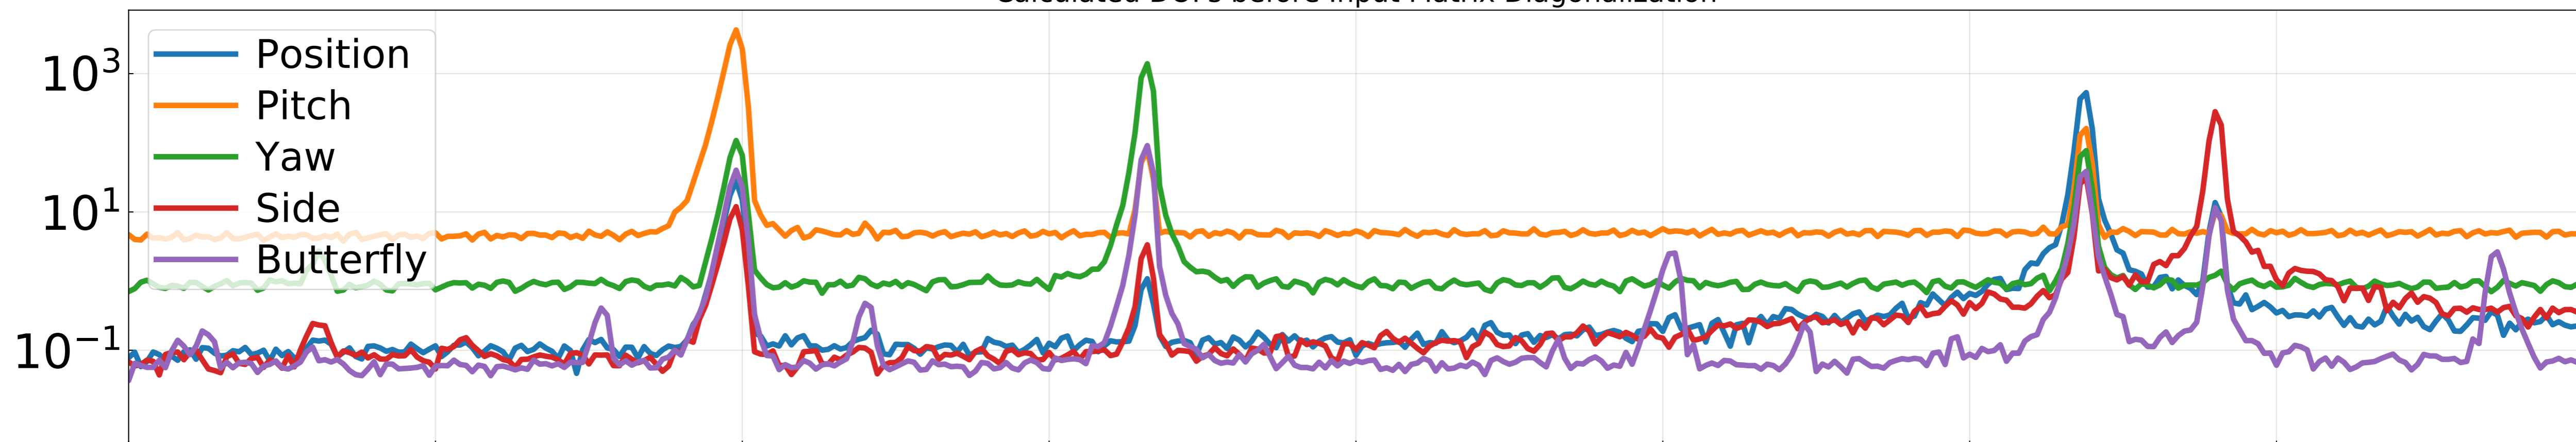

Free Swinging Data for MC3

Calculated DOFs before Input Matrix Diagonalization

Calculated DOFs after Input Matrix Diagonalization

Free Swinging Data for MC2

Calculated DOFs before Input Matrix Diagonalization

Calculated DOFs after Input Matrix Diagonalization

Free Swinging Data for MC1

Calculated DOFs before Input Matrix Diagonalization

Calculated DOFs after Input Matrix Diagonalization