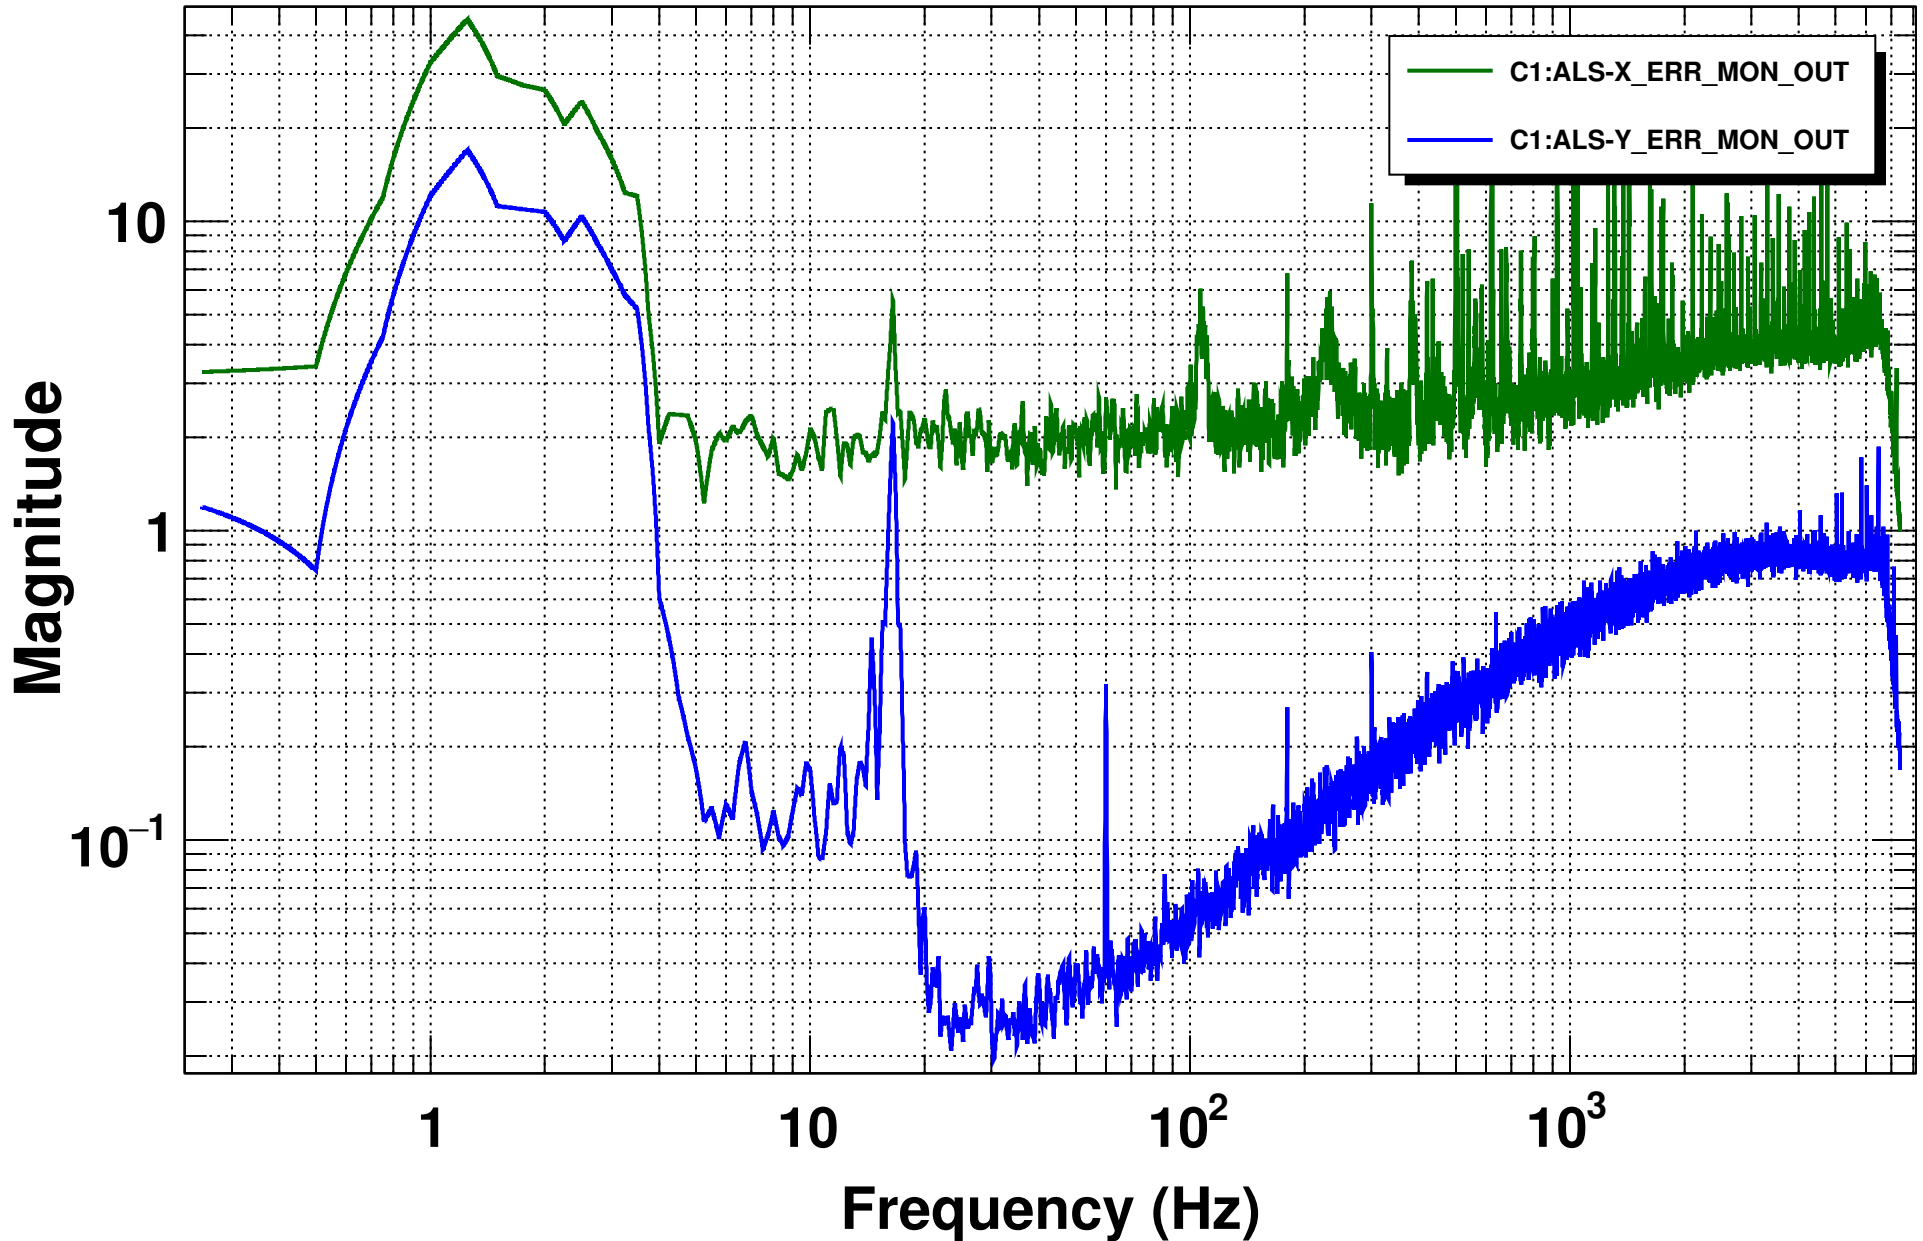

Power spectrum

T0=08/01/2021 03:09:15

Avg=14/Bin=2L

BW=0.374994