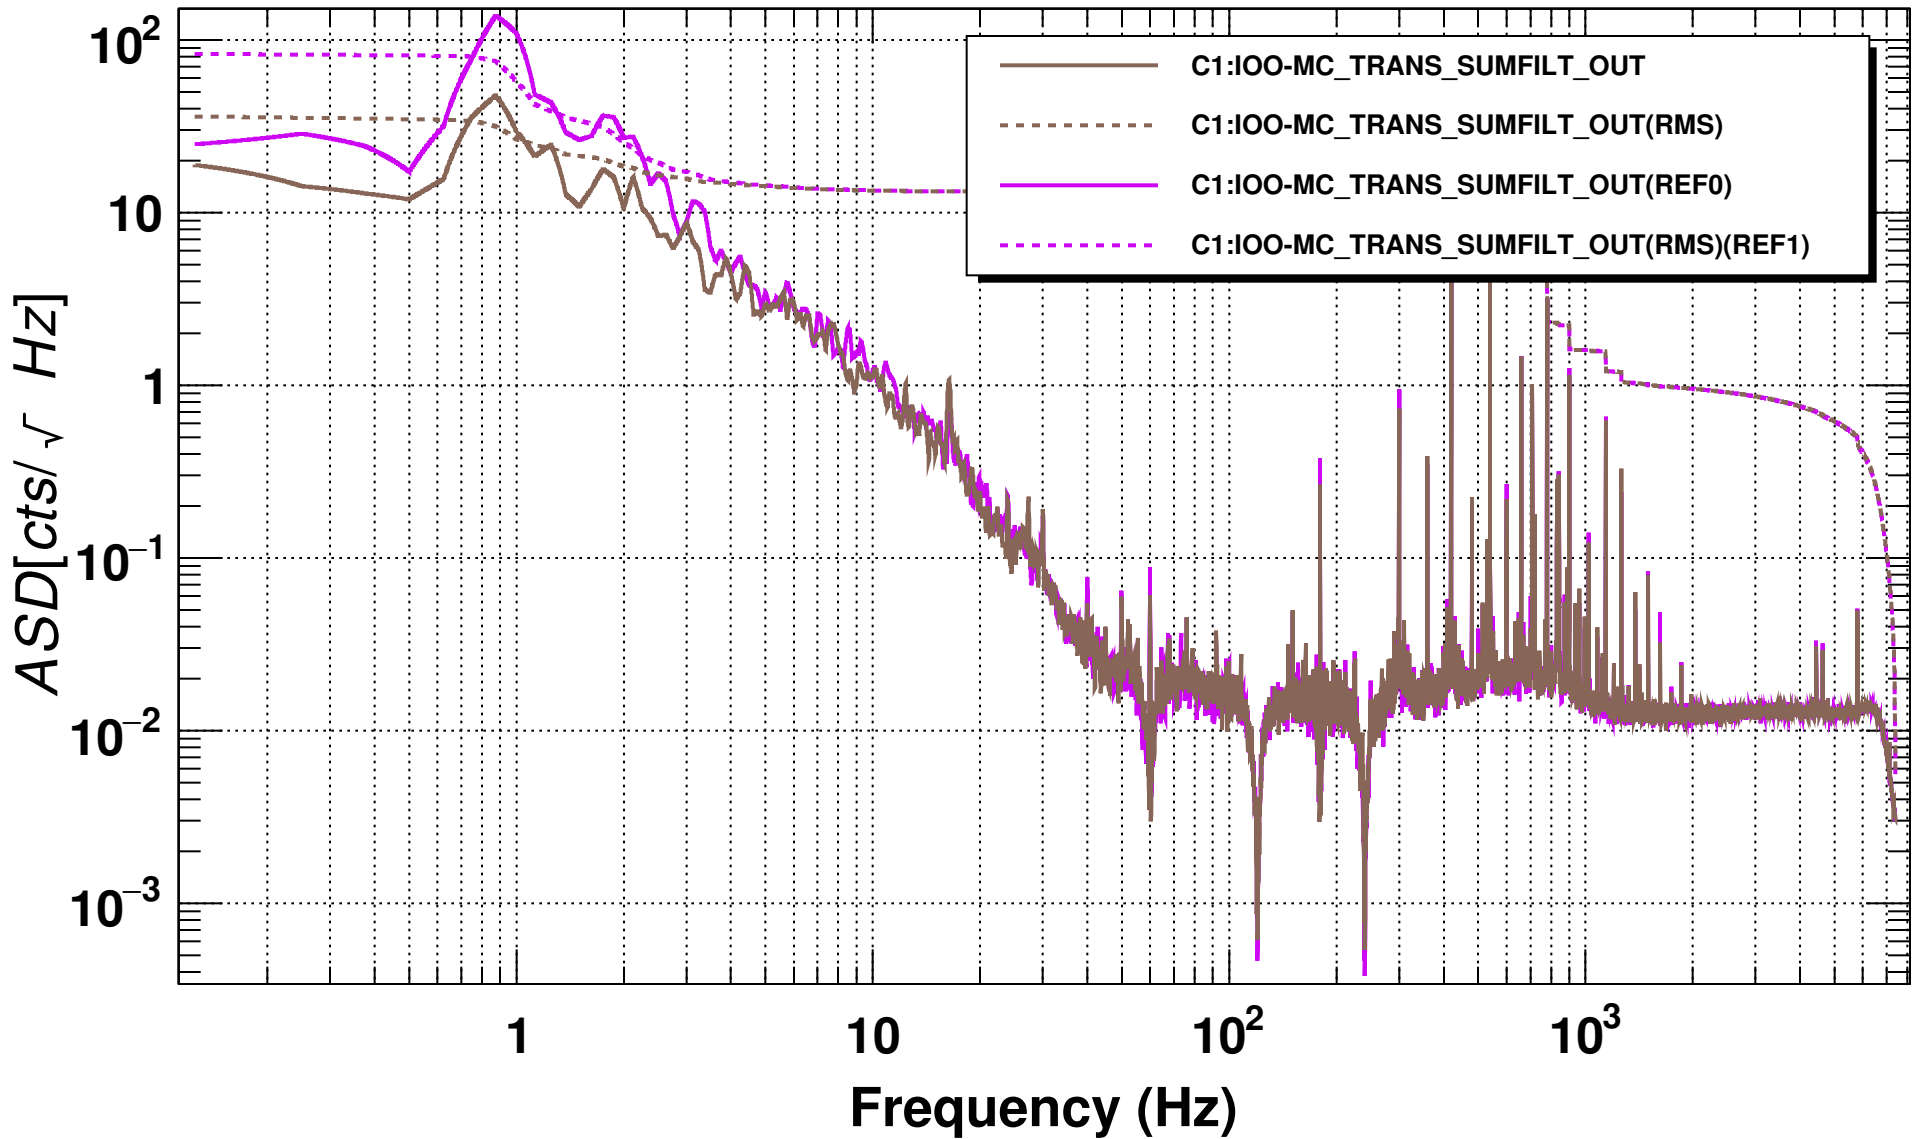

WFS (de)stabilization of MC2T

*T0=10/12/2020 00:39:11

*Avg=11/Bin=5L

BW=0.187493