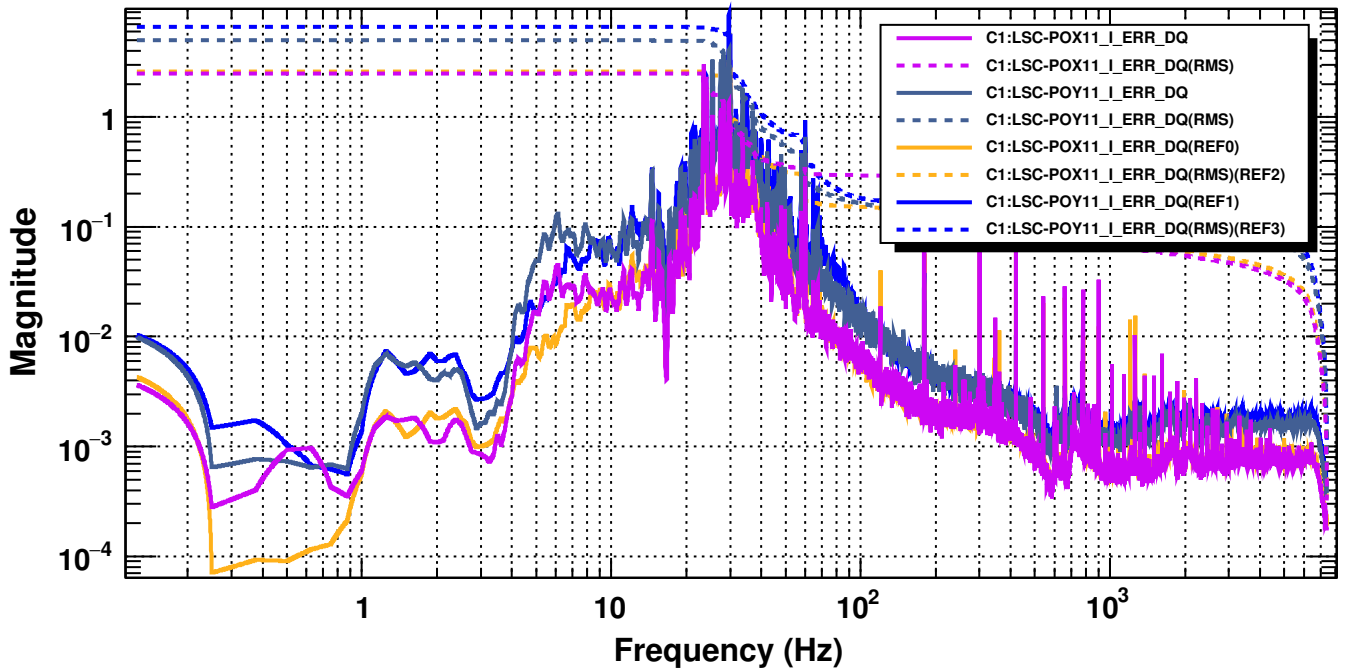

## LSC Error signals

## LSC control signals

\*T0=07/12/2020 23:48:30

\*Avg=9/Bin=5L

BW=0.187493