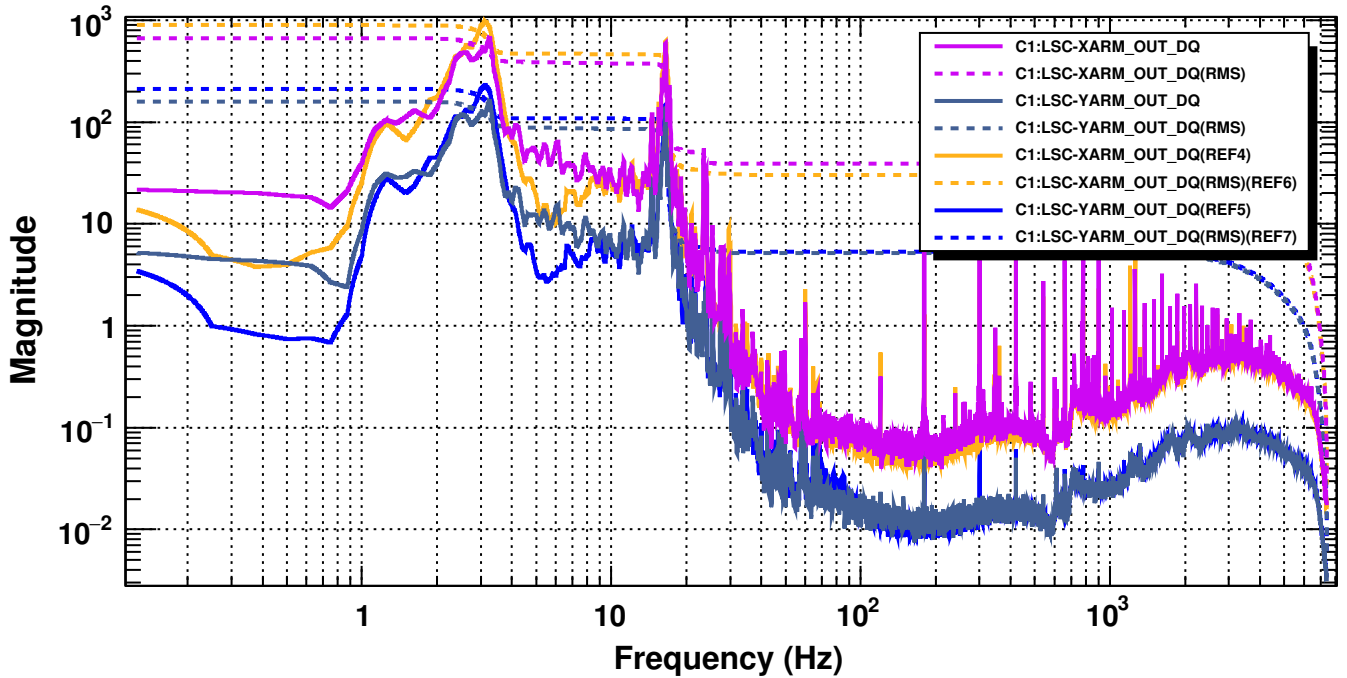

## LSC Error signals

## LSC control signals

\*T0=07/12/2020 23:48:30

\*Avg=9/Bin=5L

BW=0.187493